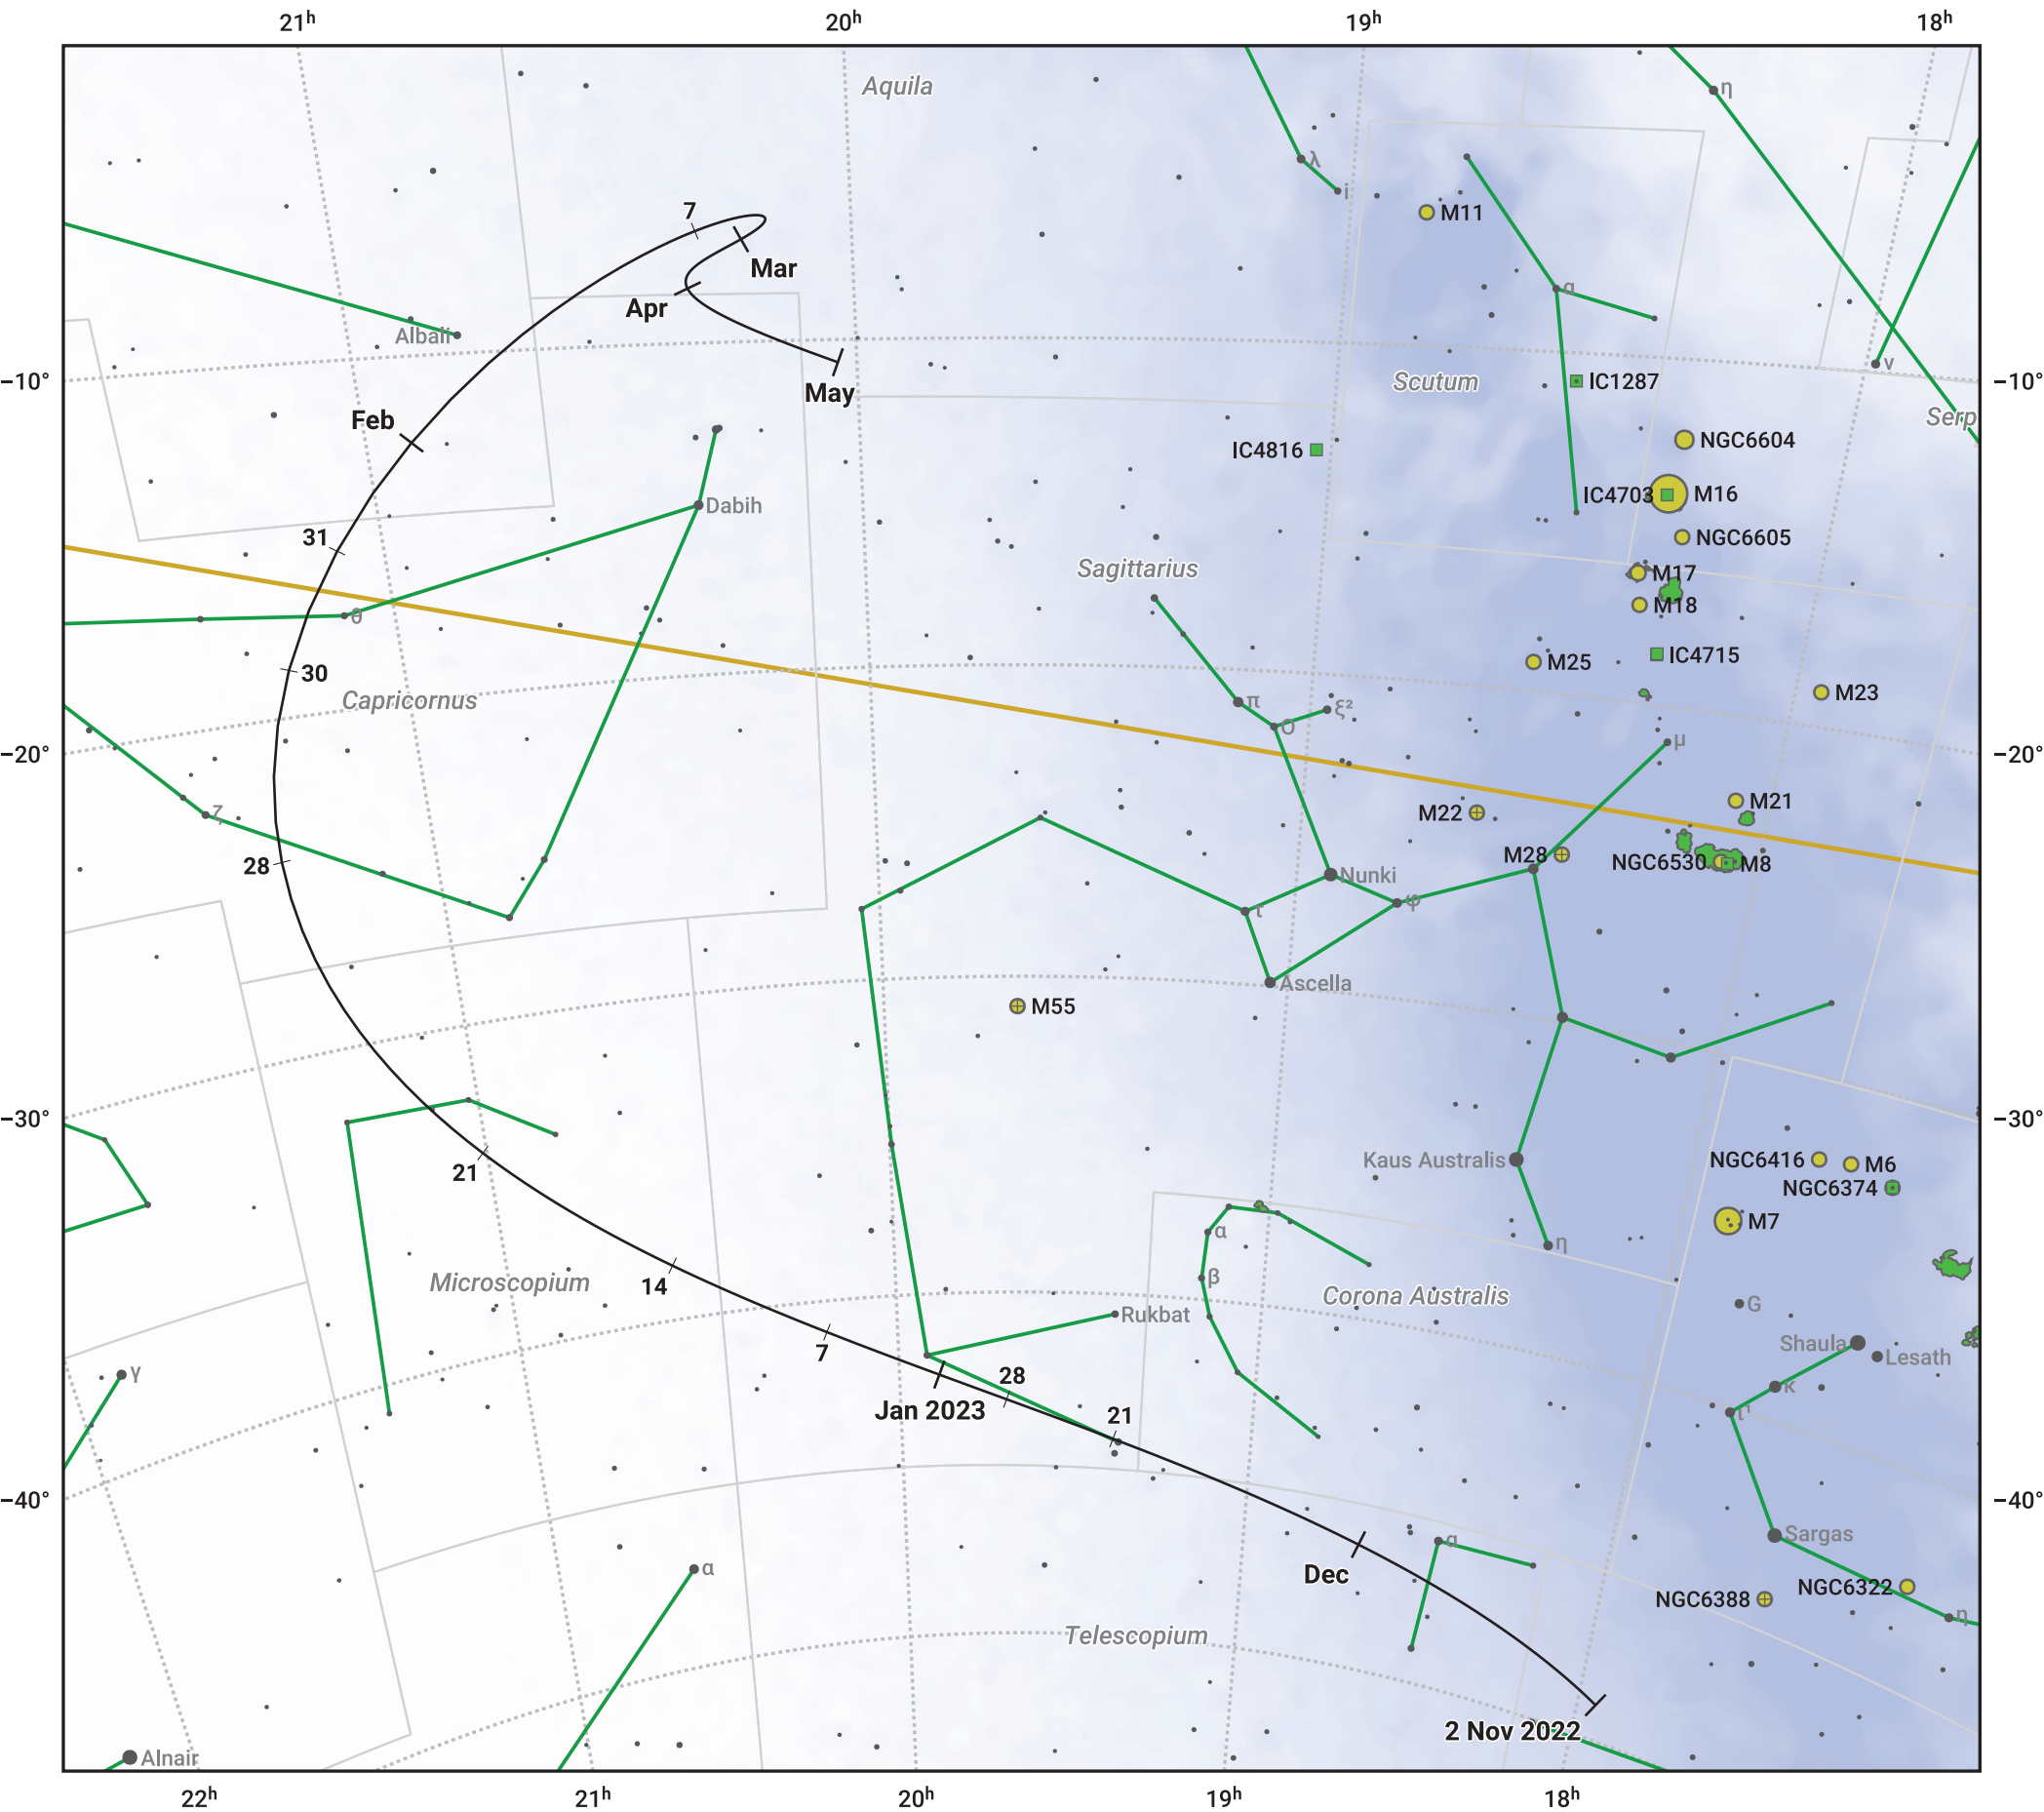

The path of 96P/Machholz starting on 2 Nov 2022

© Dominic Ford 2011–2024. Date markers placed at midnight UTC. Downloaded from <https://in-the-sky.org>

Date	Mag
2022 Nov 24	19.4
2022 Dec 10	18.3
2022 Dec 22	17.2
2022 Dec 31	16.1
2023 Jan 1	16.0
2023 Jan 7	15.0
2023 Jan 12	14.0
2023 Jan 16	12.9
2023 Jan 20	11.6
2023 Jan 23	10.2
2023 Jan 25	9.1
2023 Jan 27	7.5
2023 Jan 29	5.5
2023 Jan 30	4.5
2023 Feb 3	6.3
2023 Feb 5	8.1
2023 Feb 7	9.4
2023 Feb 9	10.5
2023 Feb 12	11.7
2023 Feb 16	13.0
2023 Feb 22	14.3
2023 Mar 1	15.4
2023 Mar 10	16.5
2023 Mar 22	17.5
2023 Apr 9	18.6
2023 May 1	19.4