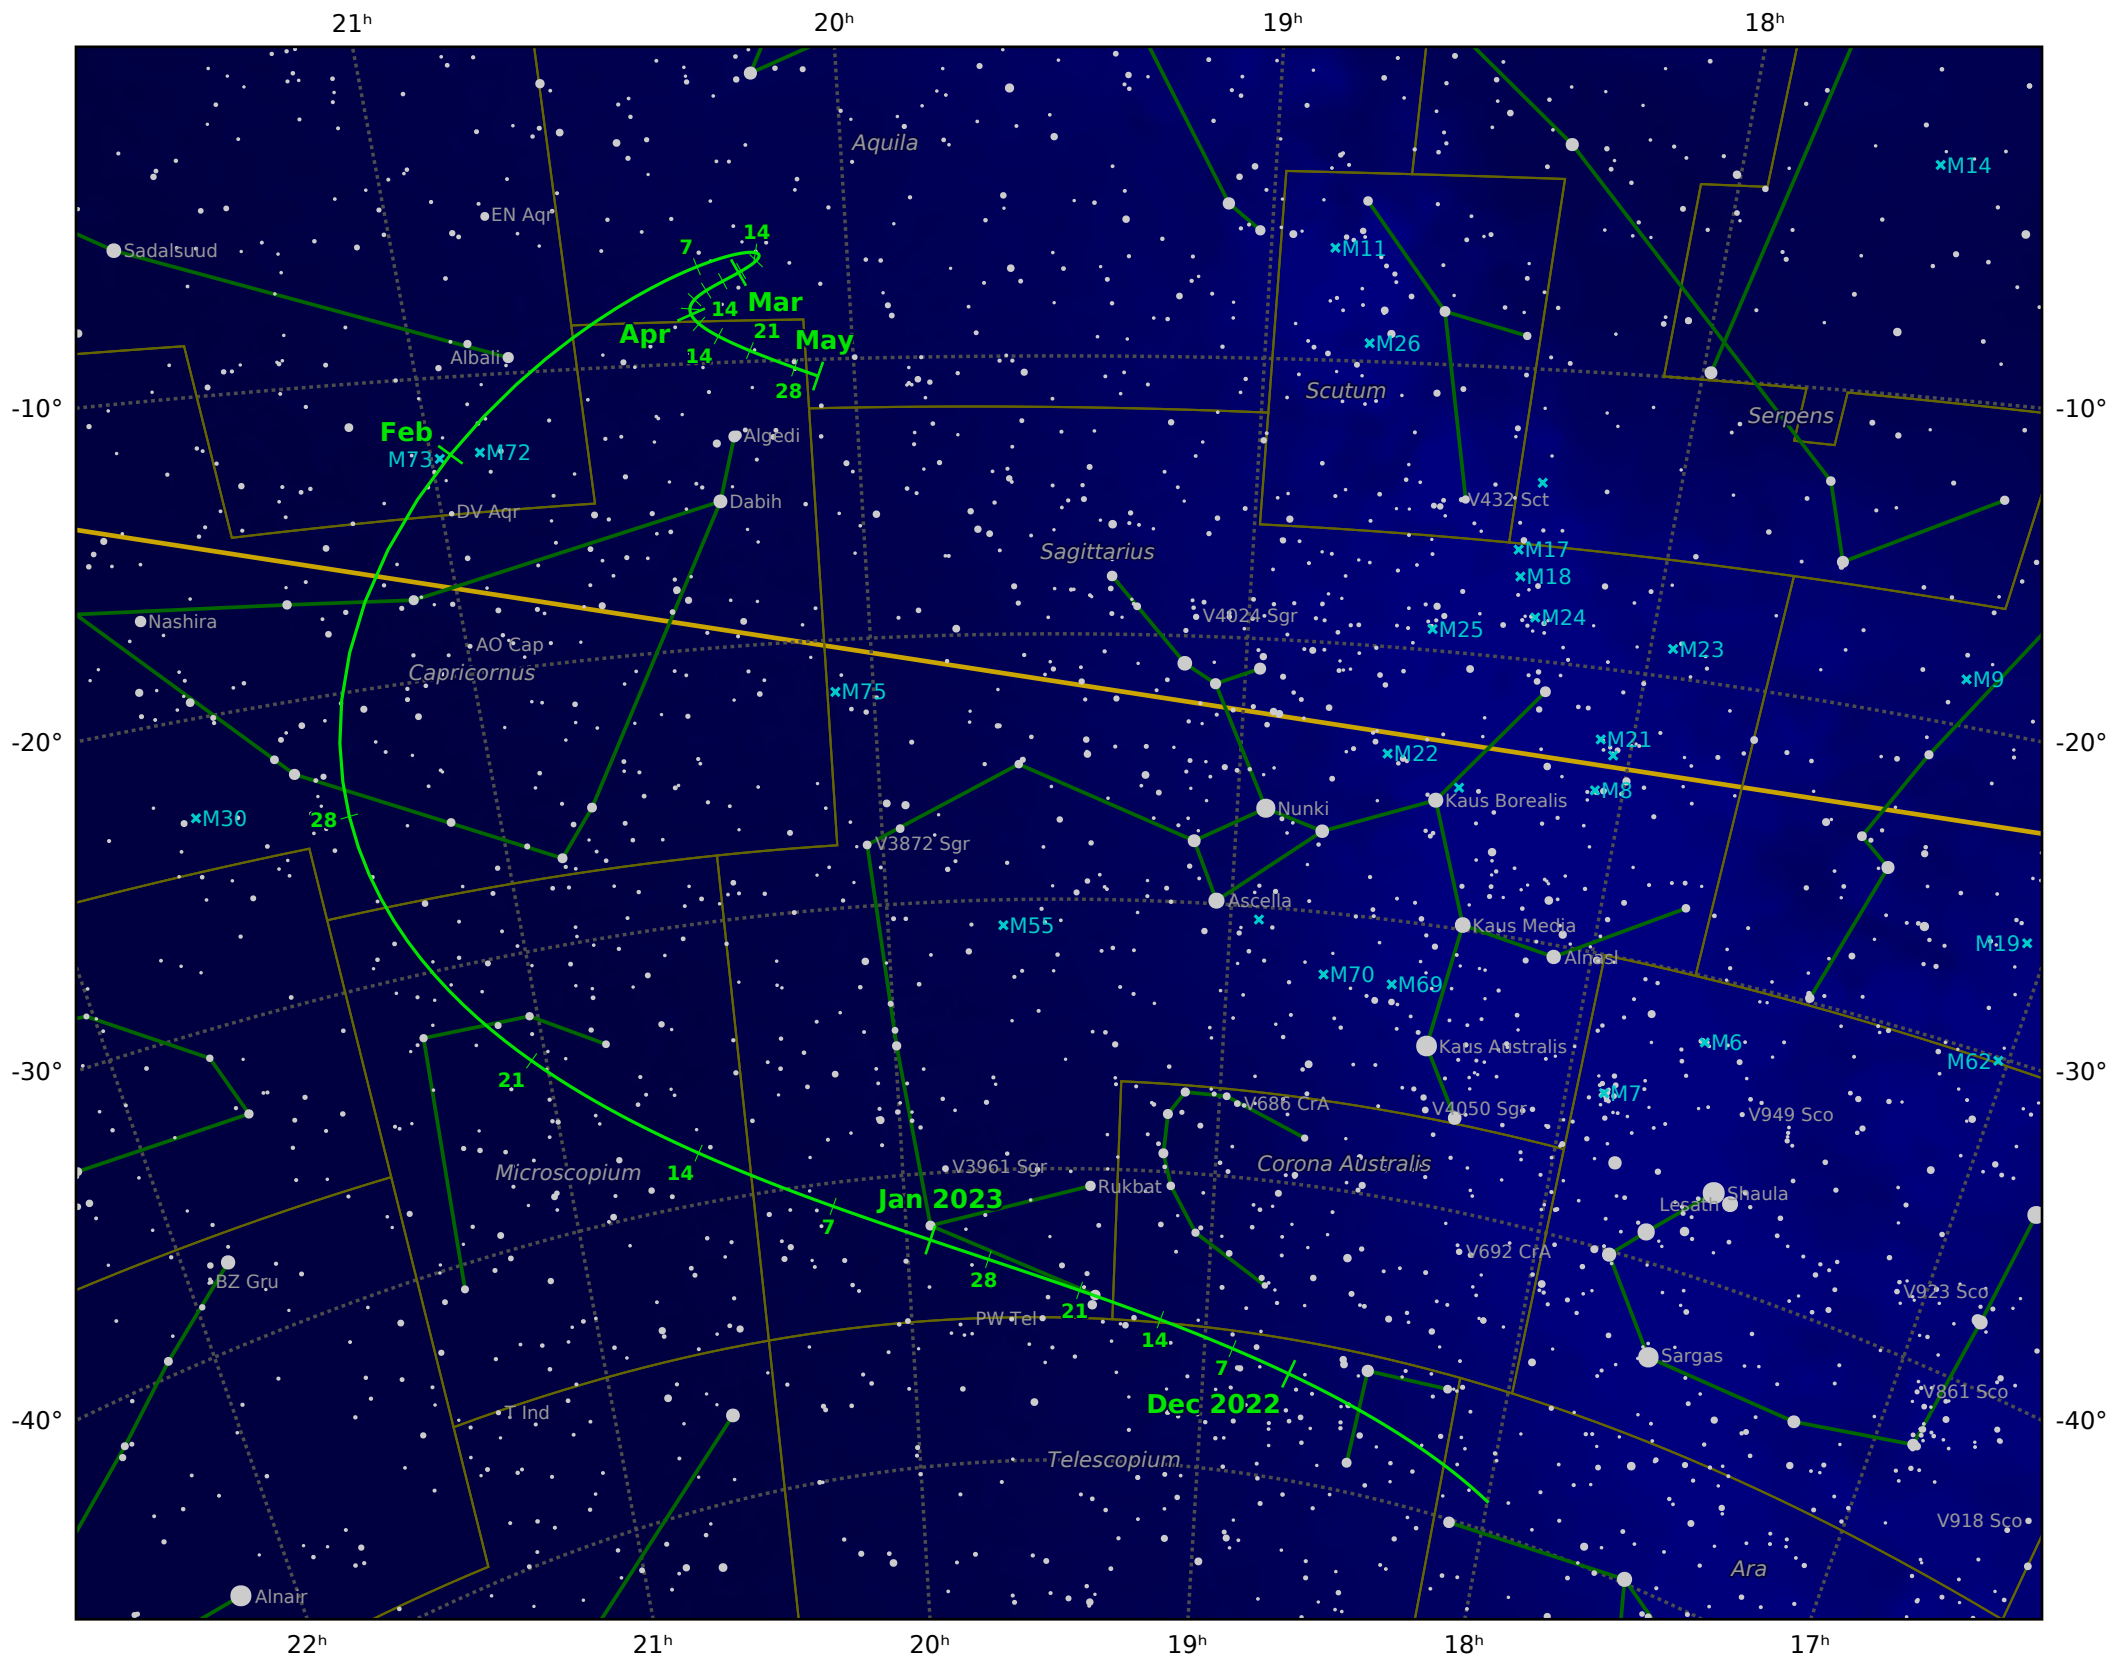

The path of 96P/Machholz starting on 2 Nov 2022

© Dominic Ford 2011–2021. Downloaded from <https://in-the-sky.org>

Magnitude scale: ● 7.5 ● 7.0 ● 6.5 ● 6.0 ● 5.5 ● 5.0 ● 4.5 ● 4.0 ● 3.5 ● 3.0 ● 2.5 ● 2.0 ● 1.5

— Ecliptic Plane