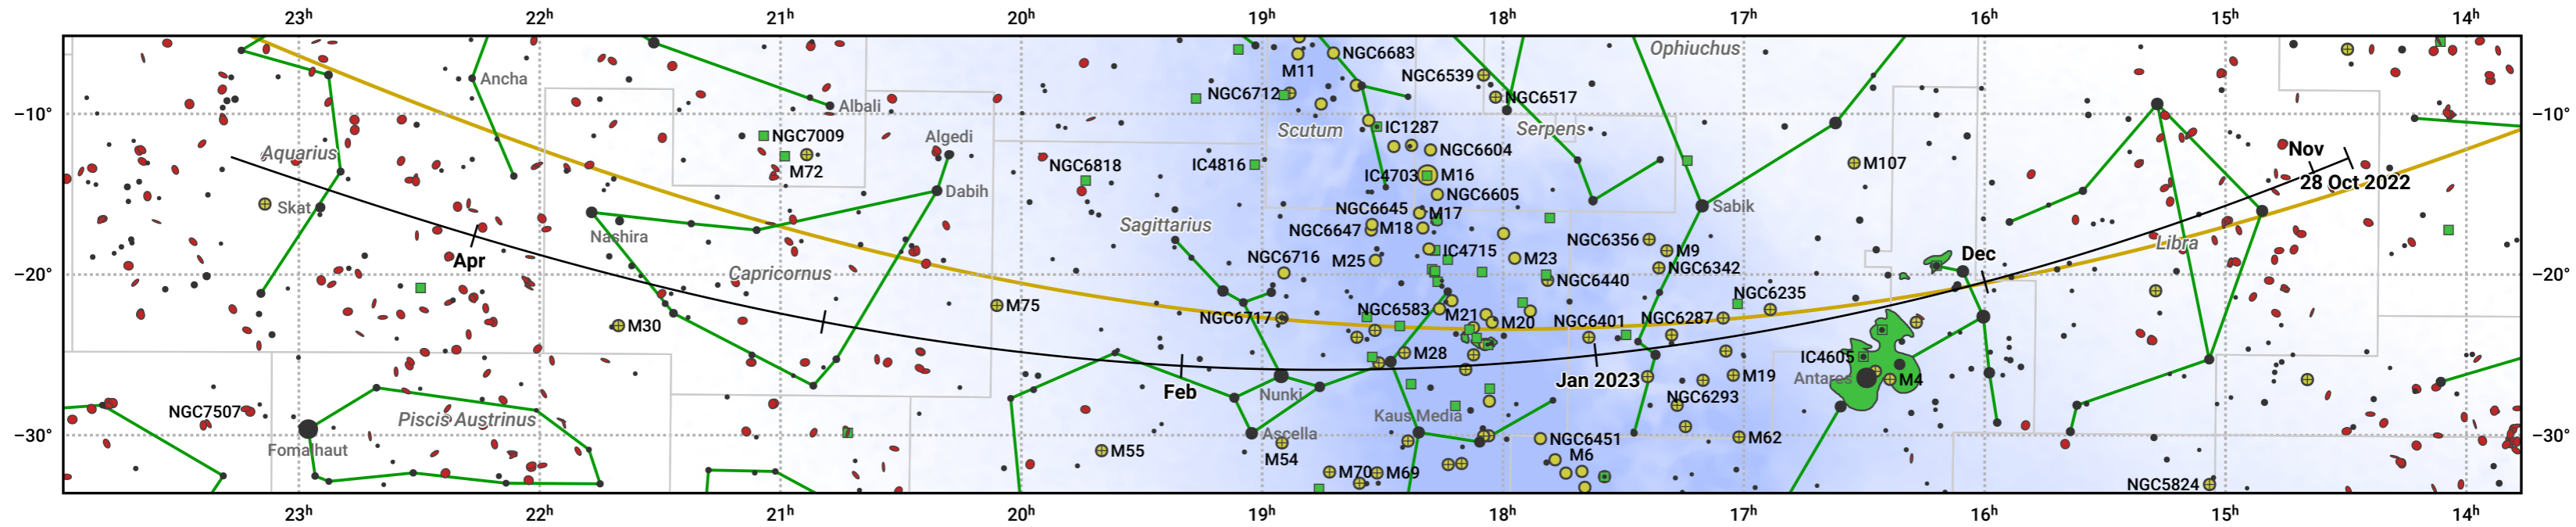

The path of 71P/Clark starting on 28 Oct 2022

© Dominic Ford 2011–2024. Date markers placed at midnight UTC. Downloaded from <https://in-the-sky.org>

Magnitude scale: ● 6.0 ● 5.0 ● 4.0 ● 3.0 ● 2.0 ● 1.0

— Ecliptic Plane

● Galaxy ■ Bright nebula ● Open cluster ⊕ Globular cluster

Date	Mag
2022 Nov 1	13.4
2022 Nov 27	12.6
2023 Jan 1	11.7
2023 Jan 19	11.6
2023 Mar 1	11.8
2023 Apr 1	12.6