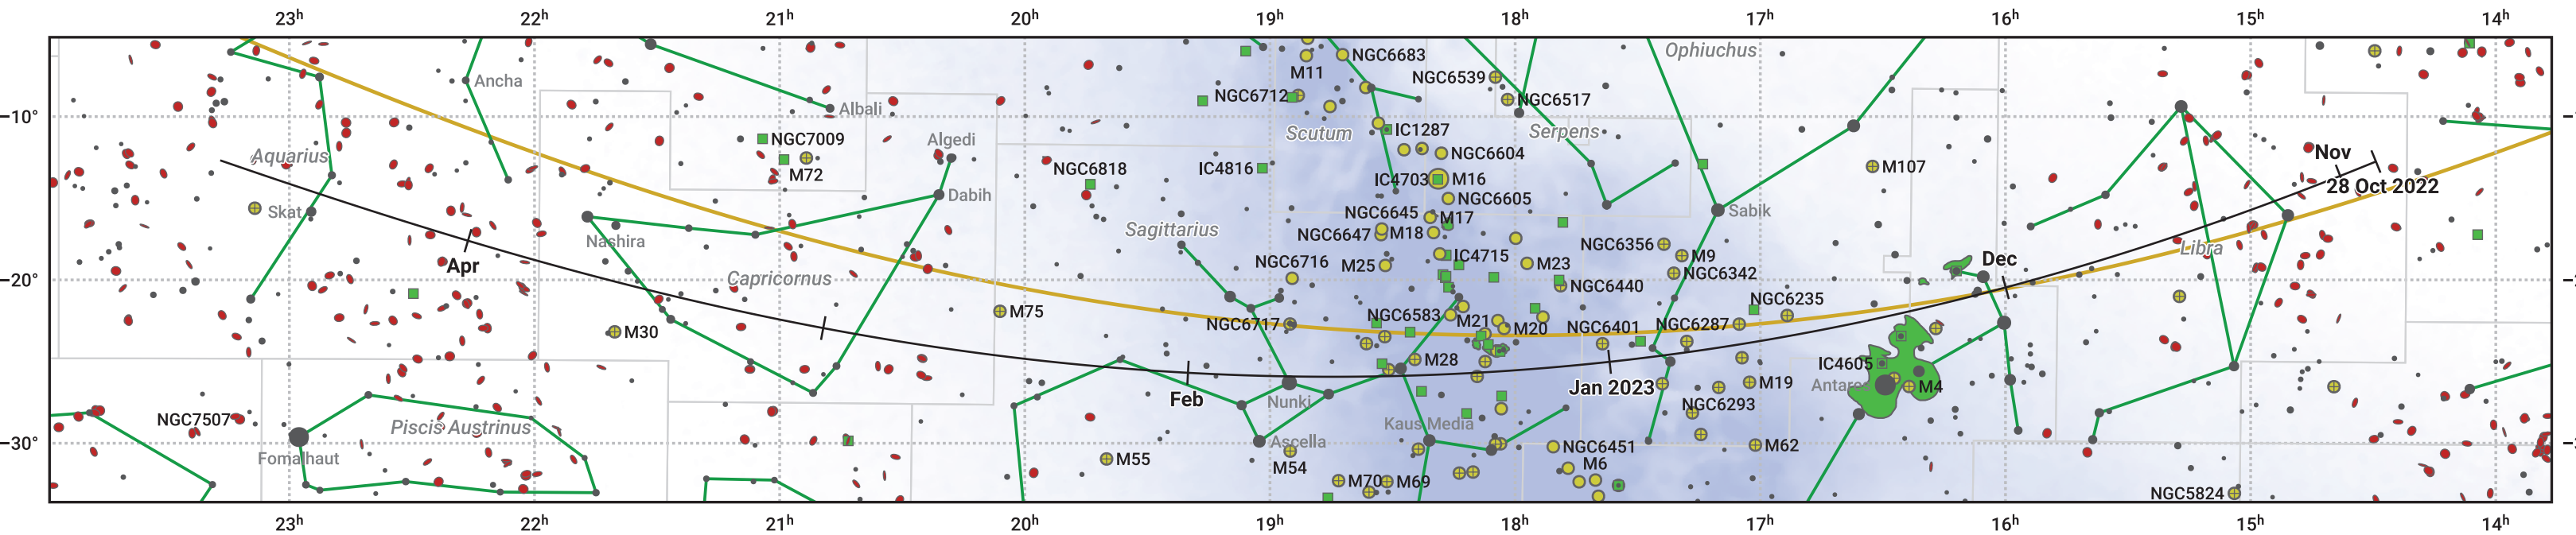

The path of 71P/Clark starting on 28 Oct 2022

© Dominic Ford 2011–2024. Date markers placed at midnight UTC. Downloaded from <https://in-the-sky.org>

Magnitude scale: ● 6.0 ● 5.0 ● 4.0 ● 3.0 ● 2.0 ● 1.0

— Ecliptic Plane

● Galaxy ■ Bright nebula ● Open cluster ⊕ Globular cluster

Date	Mag
2022 Nov 1	13.4
2022 Nov 27	12.6
2023 Jan 1	11.7
2023 Jan 19	11.6
2023 Mar 1	11.8
2023 Apr 1	12.6