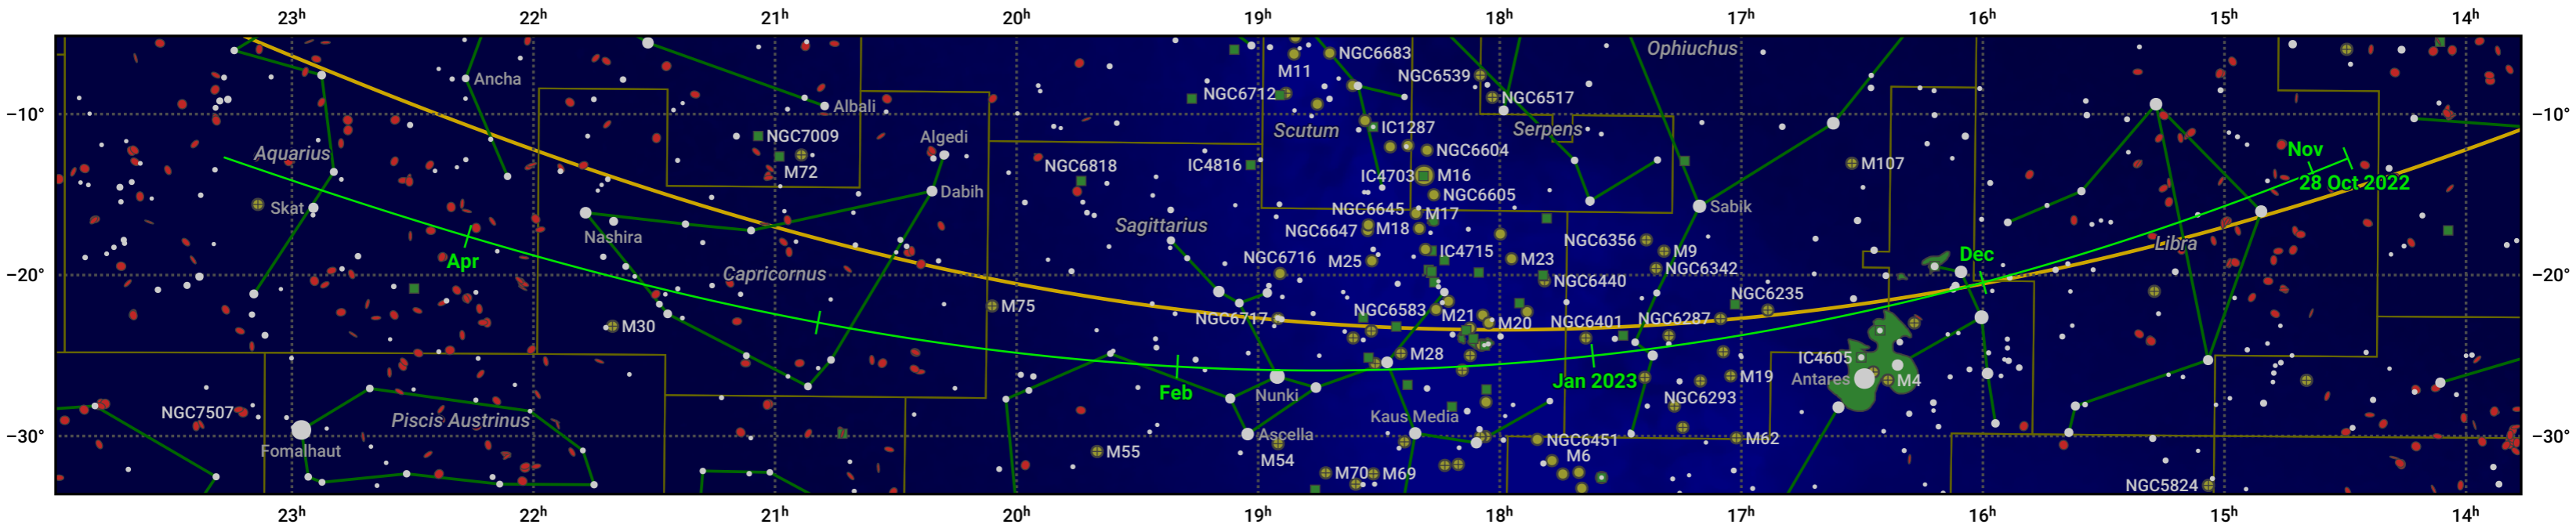

The path of 71P/Clark starting on 28 Oct 2022

© Dominic Ford 2011–2024. Date markers placed at midnight UTC. Downloaded from <https://in-the-sky.org>

Magnitude scale: ● 6.0 ● 5.0 ● 4.0 ● 3.0 ● 2.0 ● 1.0

— Ecliptic Plane

● Galaxy ● Bright nebula ● Open cluster ● Globular cluster

Date	Mag
2022 Nov 1	13.4
2022 Nov 27	12.6
2023 Jan 1	11.7
2023 Jan 19	11.6
2023 Mar 1	11.8
2023 Apr 1	12.6