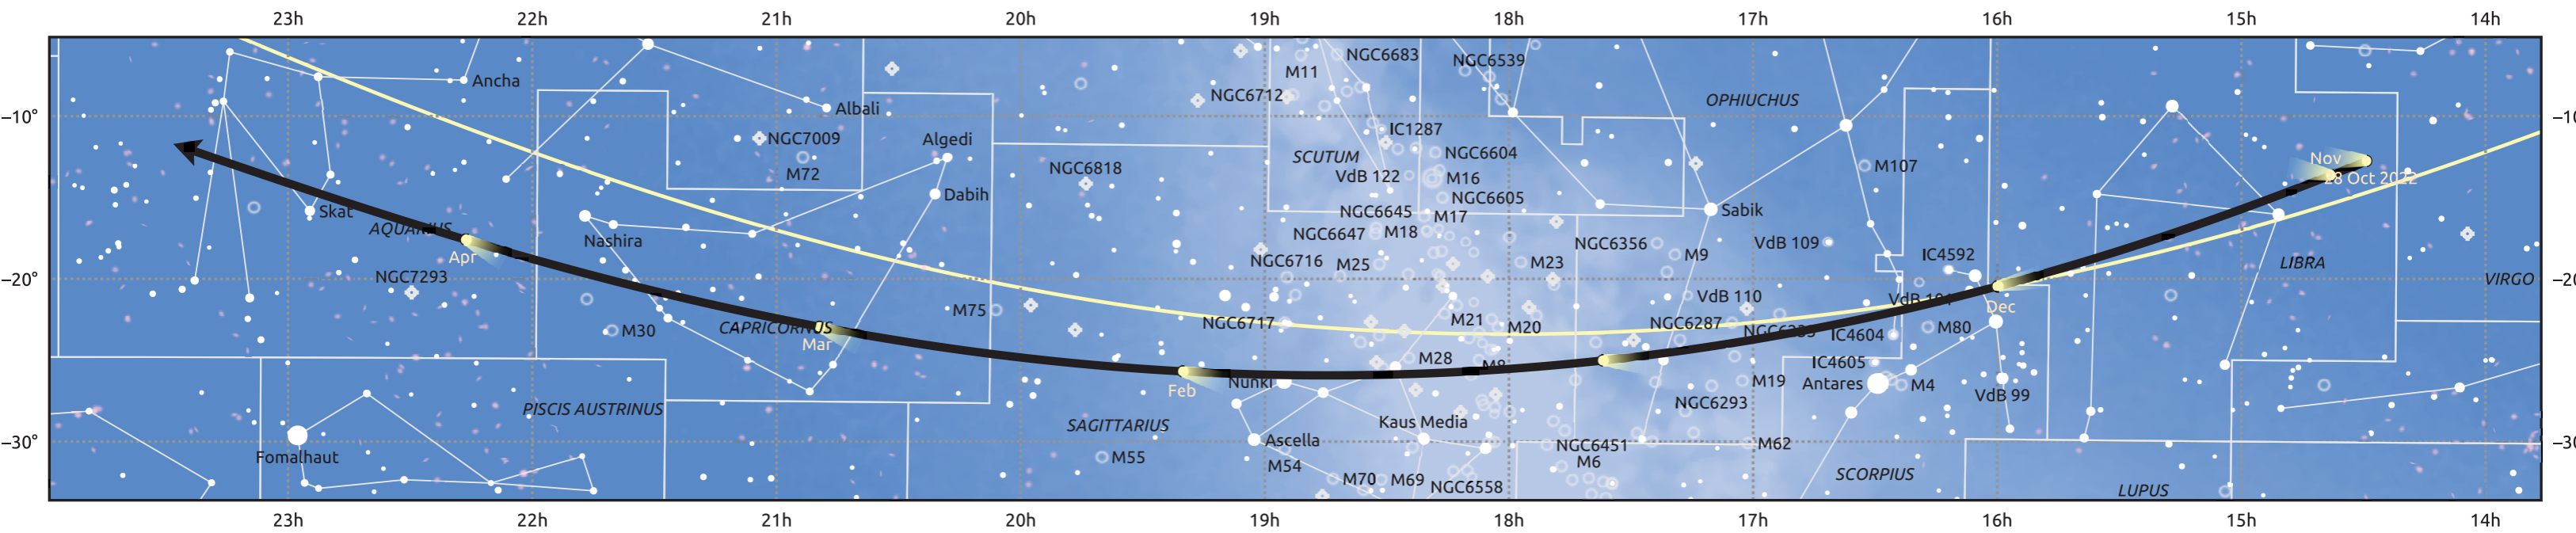

The path of 71P/Clark starting on 28 Oct 2022

© Dominic Ford 2011–2025. Date markers placed at midnight UTC. Downloaded from <https://in-the-sky.org>

Magnitude scale: • 6.0 • 5.0 • 4.0 • 3.0 • 2.0 • 1.0

— Ecliptic Plane

Galaxy Bright nebula Open cluster Globular cluster Planetary nebula

Date	Mag
2022 Nov 1	13.4
2022 Nov 27	12.6
2023 Jan 1	11.7
2023 Jan 19	11.6
2023 Mar 1	11.8
2023 Apr 1	12.6