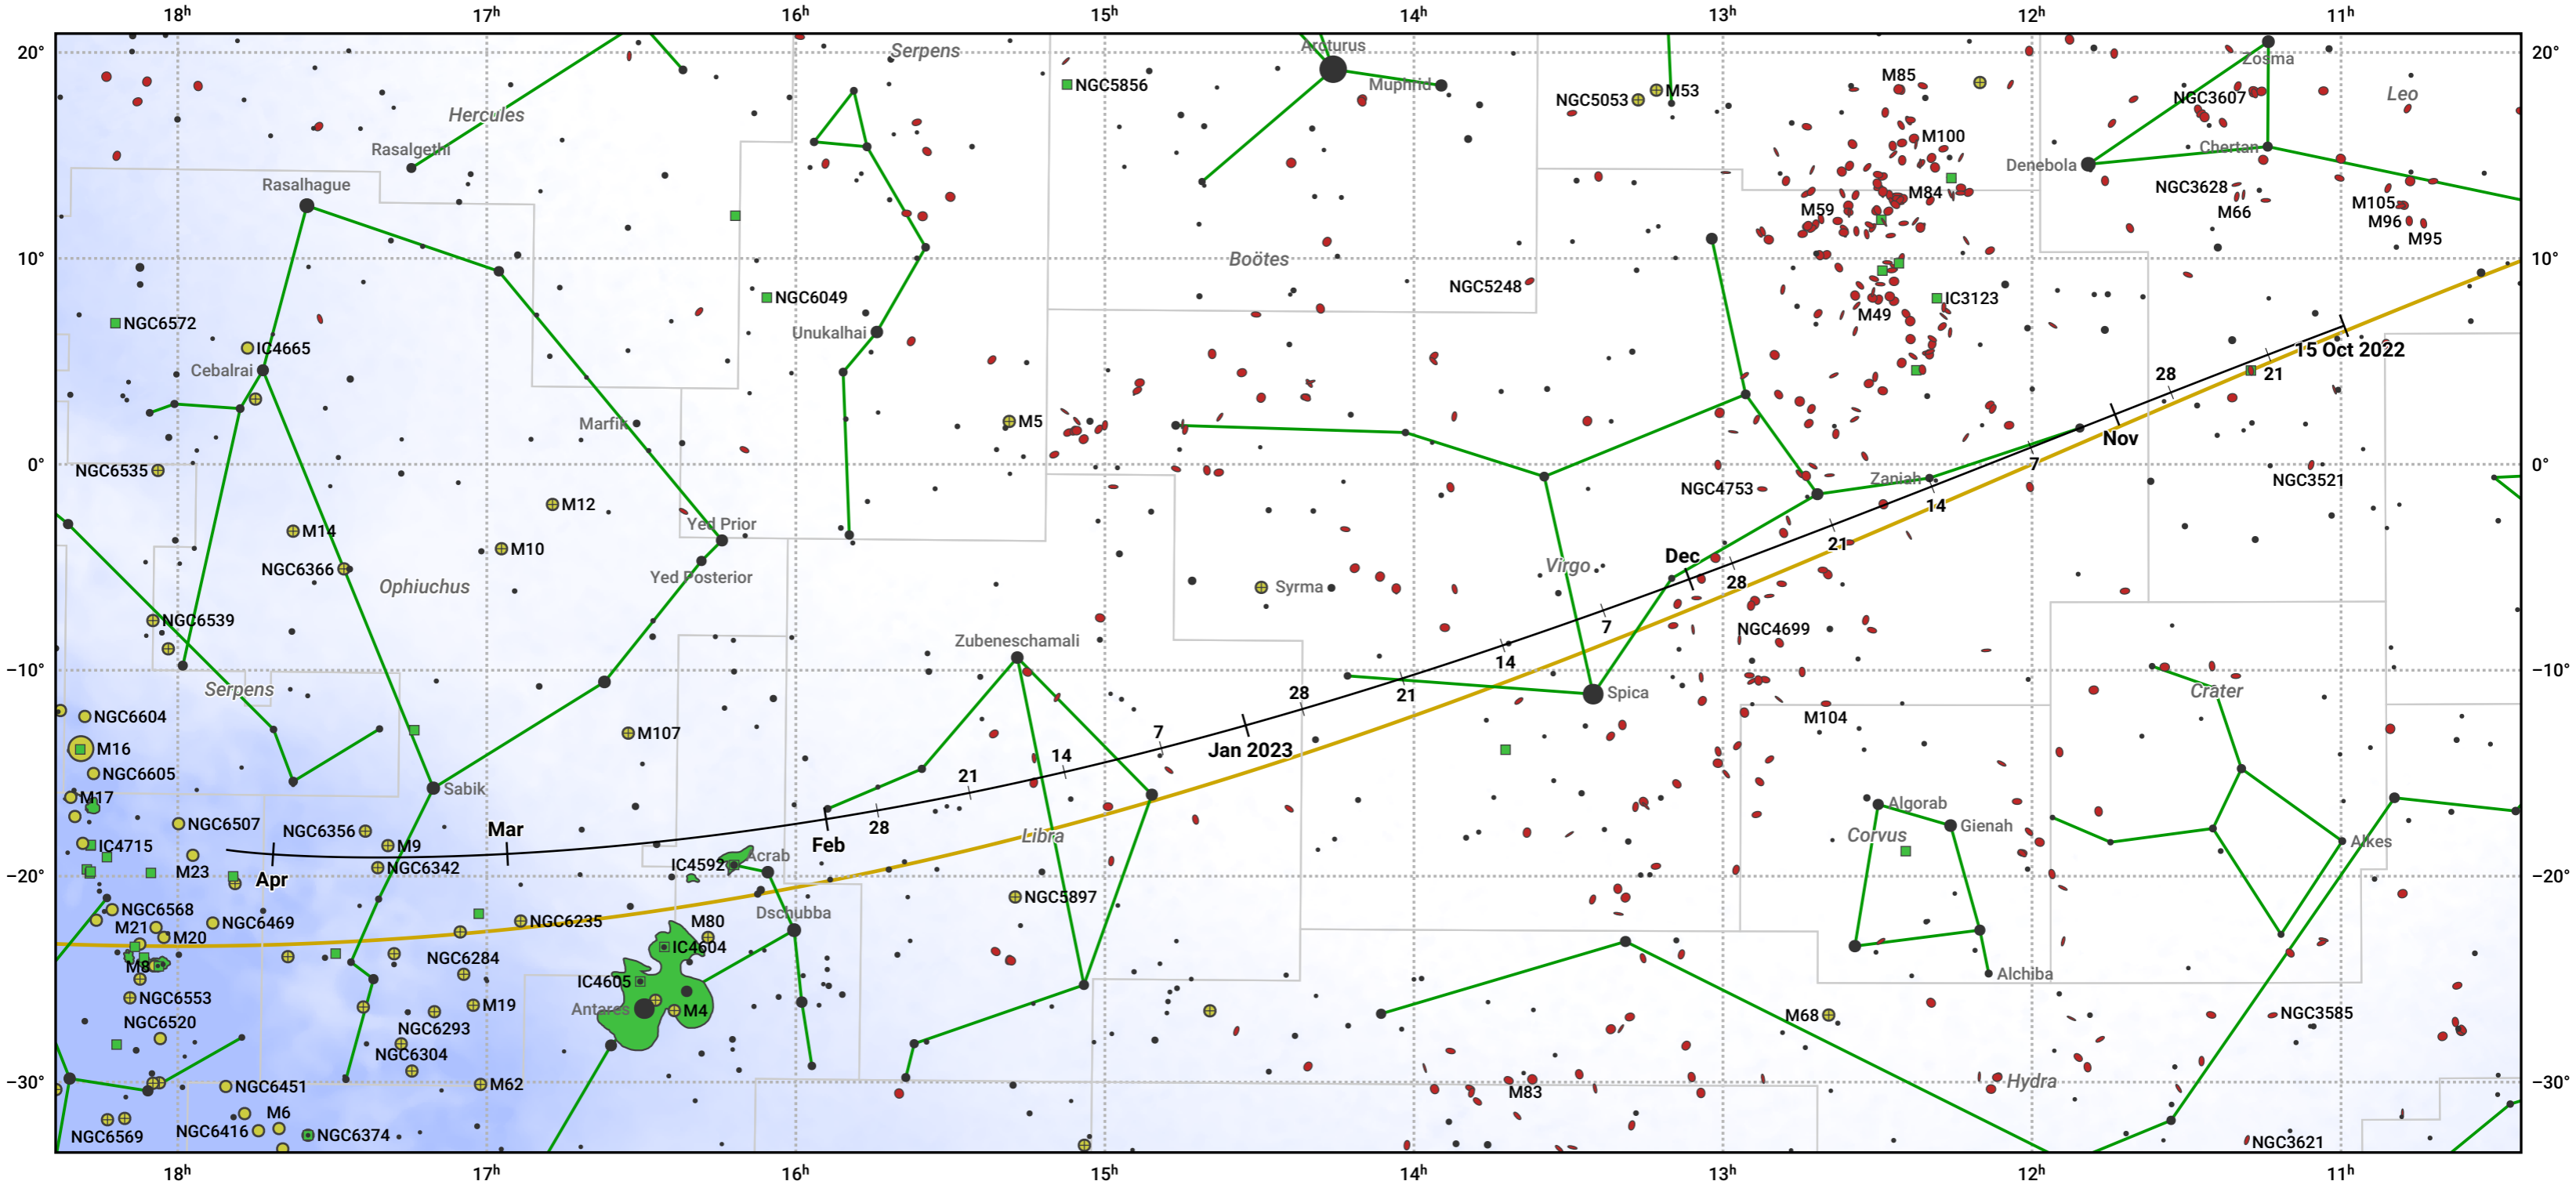

# The path of 81P/Wild starting on 15 Oct 2022

© Dominic Ford 2011–2024. Date markers placed at midnight UTC. Downloaded from <https://in-the-sky.org>

Magnitude scale: ● 6.0 ● 5.0 ● 4.0 ● 3.0 ● 2.0 ● 1.0 ● 0.0

— Ecliptic Plane

● Galaxy ● Bright nebula ● Open cluster ● Globular cluster

Date	Mag
2022 Nov 1	11.0
2023 Jan 1	10.4
2023 Mar 1	10.5