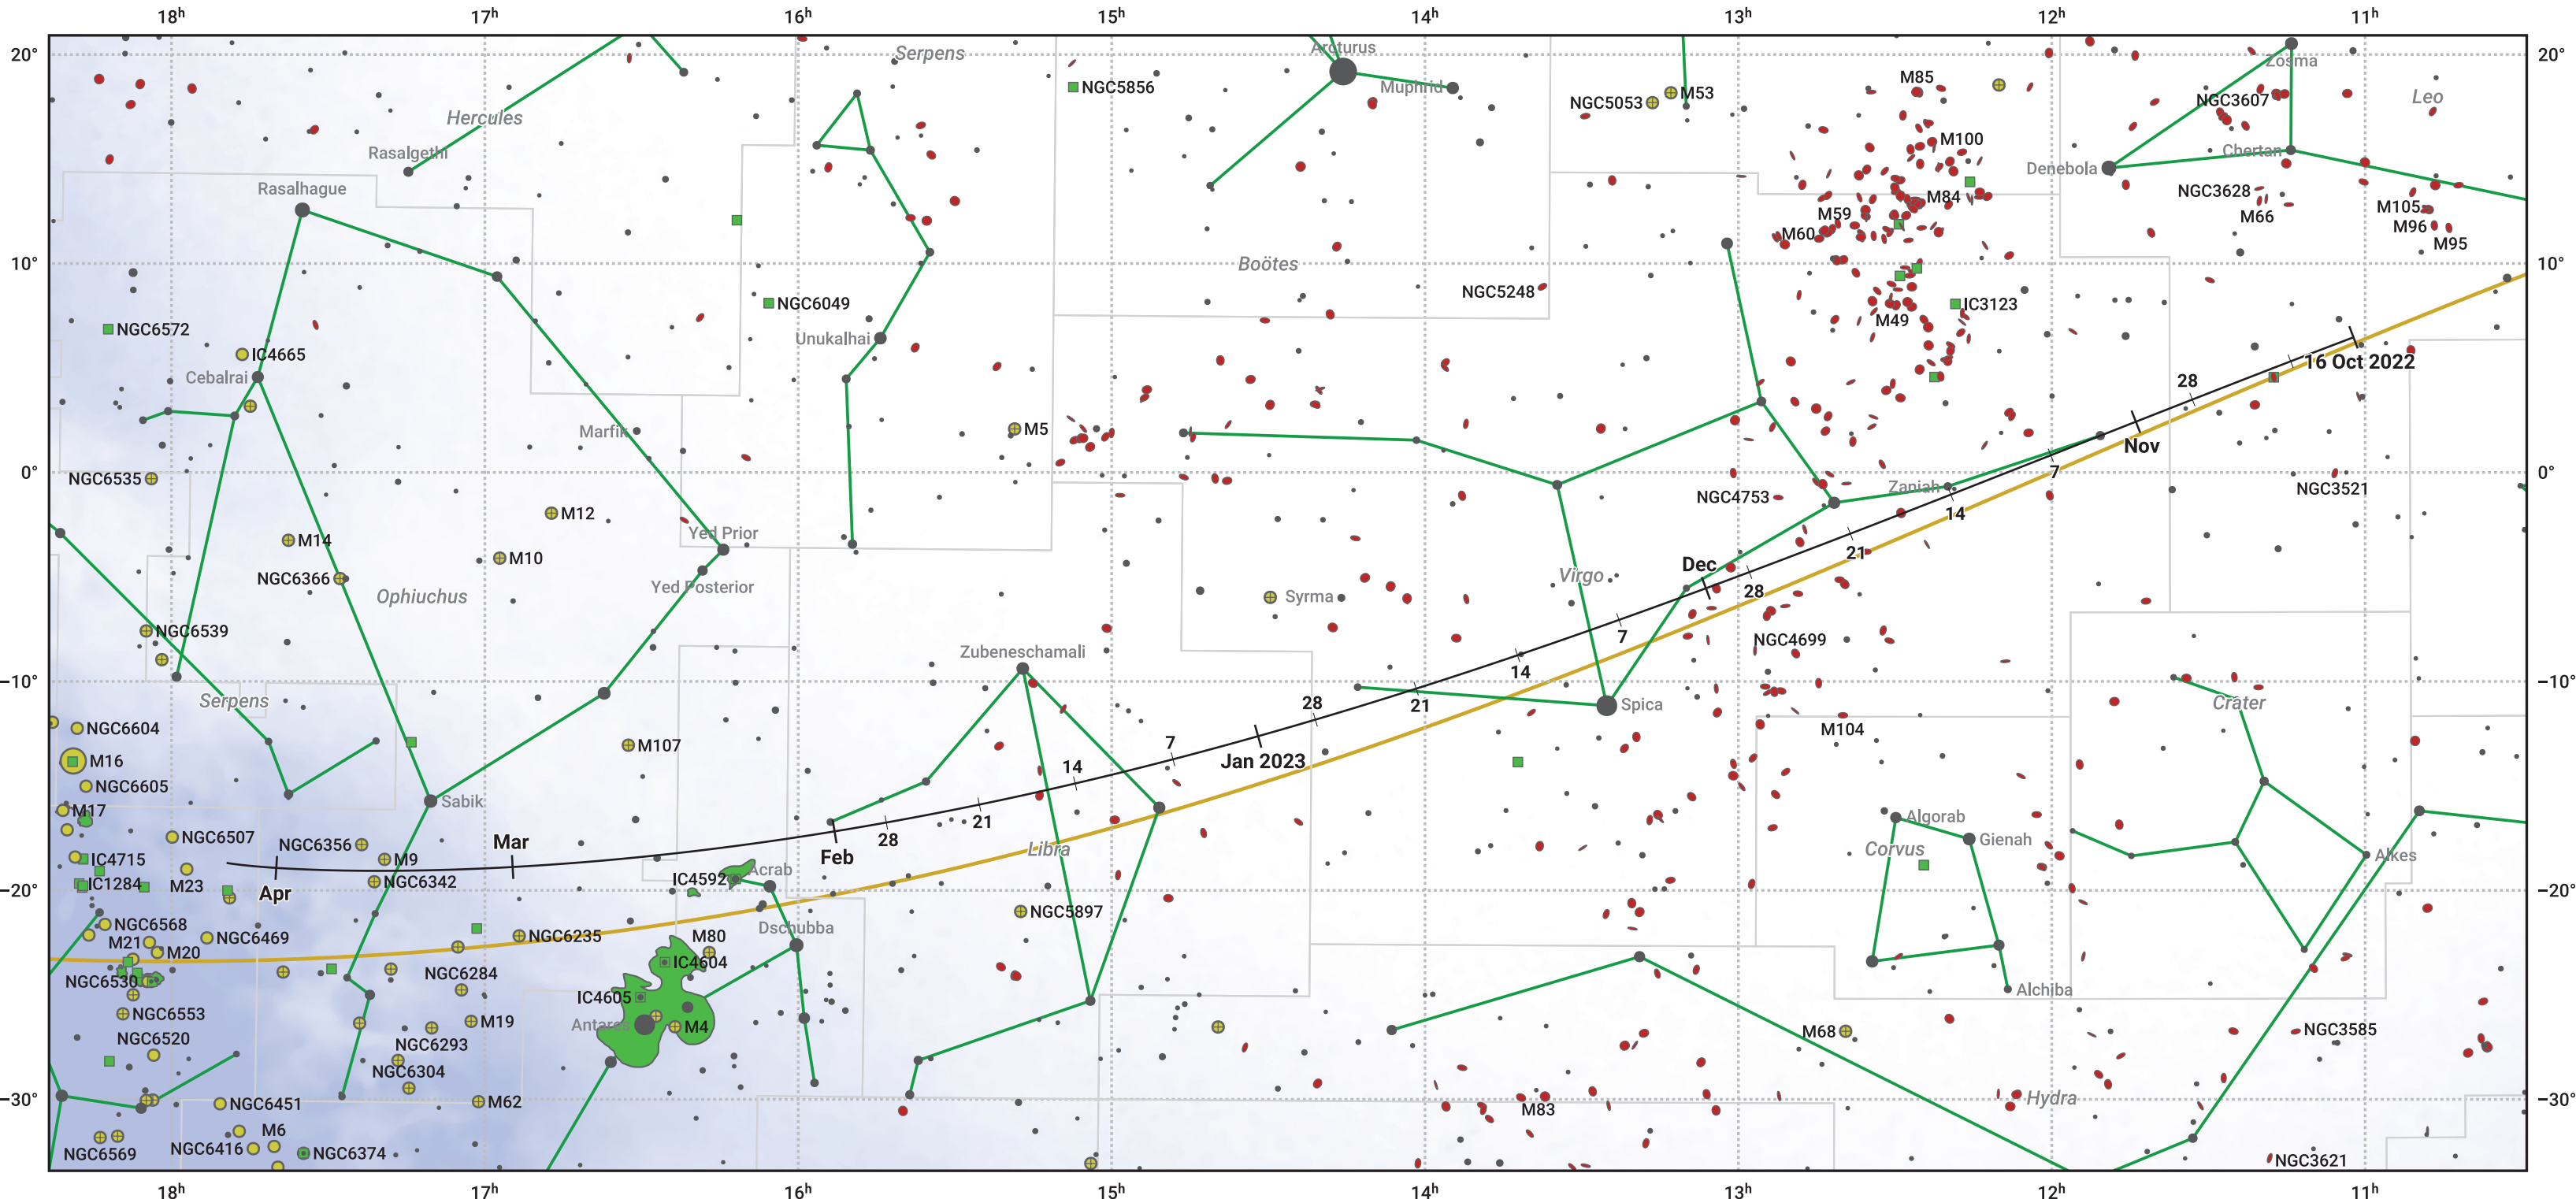

The path of 81P/Wild starting on 16 Oct 2022

© Dominic Ford 2011–2024. Date markers placed at midnight UTC. Downloaded from <https://in-the-sky.org>

Magnitude scale: ● 6.0 ● 5.0 ● 4.0 ● 3.0 ● 2.0 ● 1.0 ● 0.0

— Ecliptic Plane

● Galaxy ● Bright nebula ● Open cluster ● Globular cluster

Date	Mag
2022 Nov 1	11.0
2023 Jan 1	10.4
2023 Mar 1	10.5