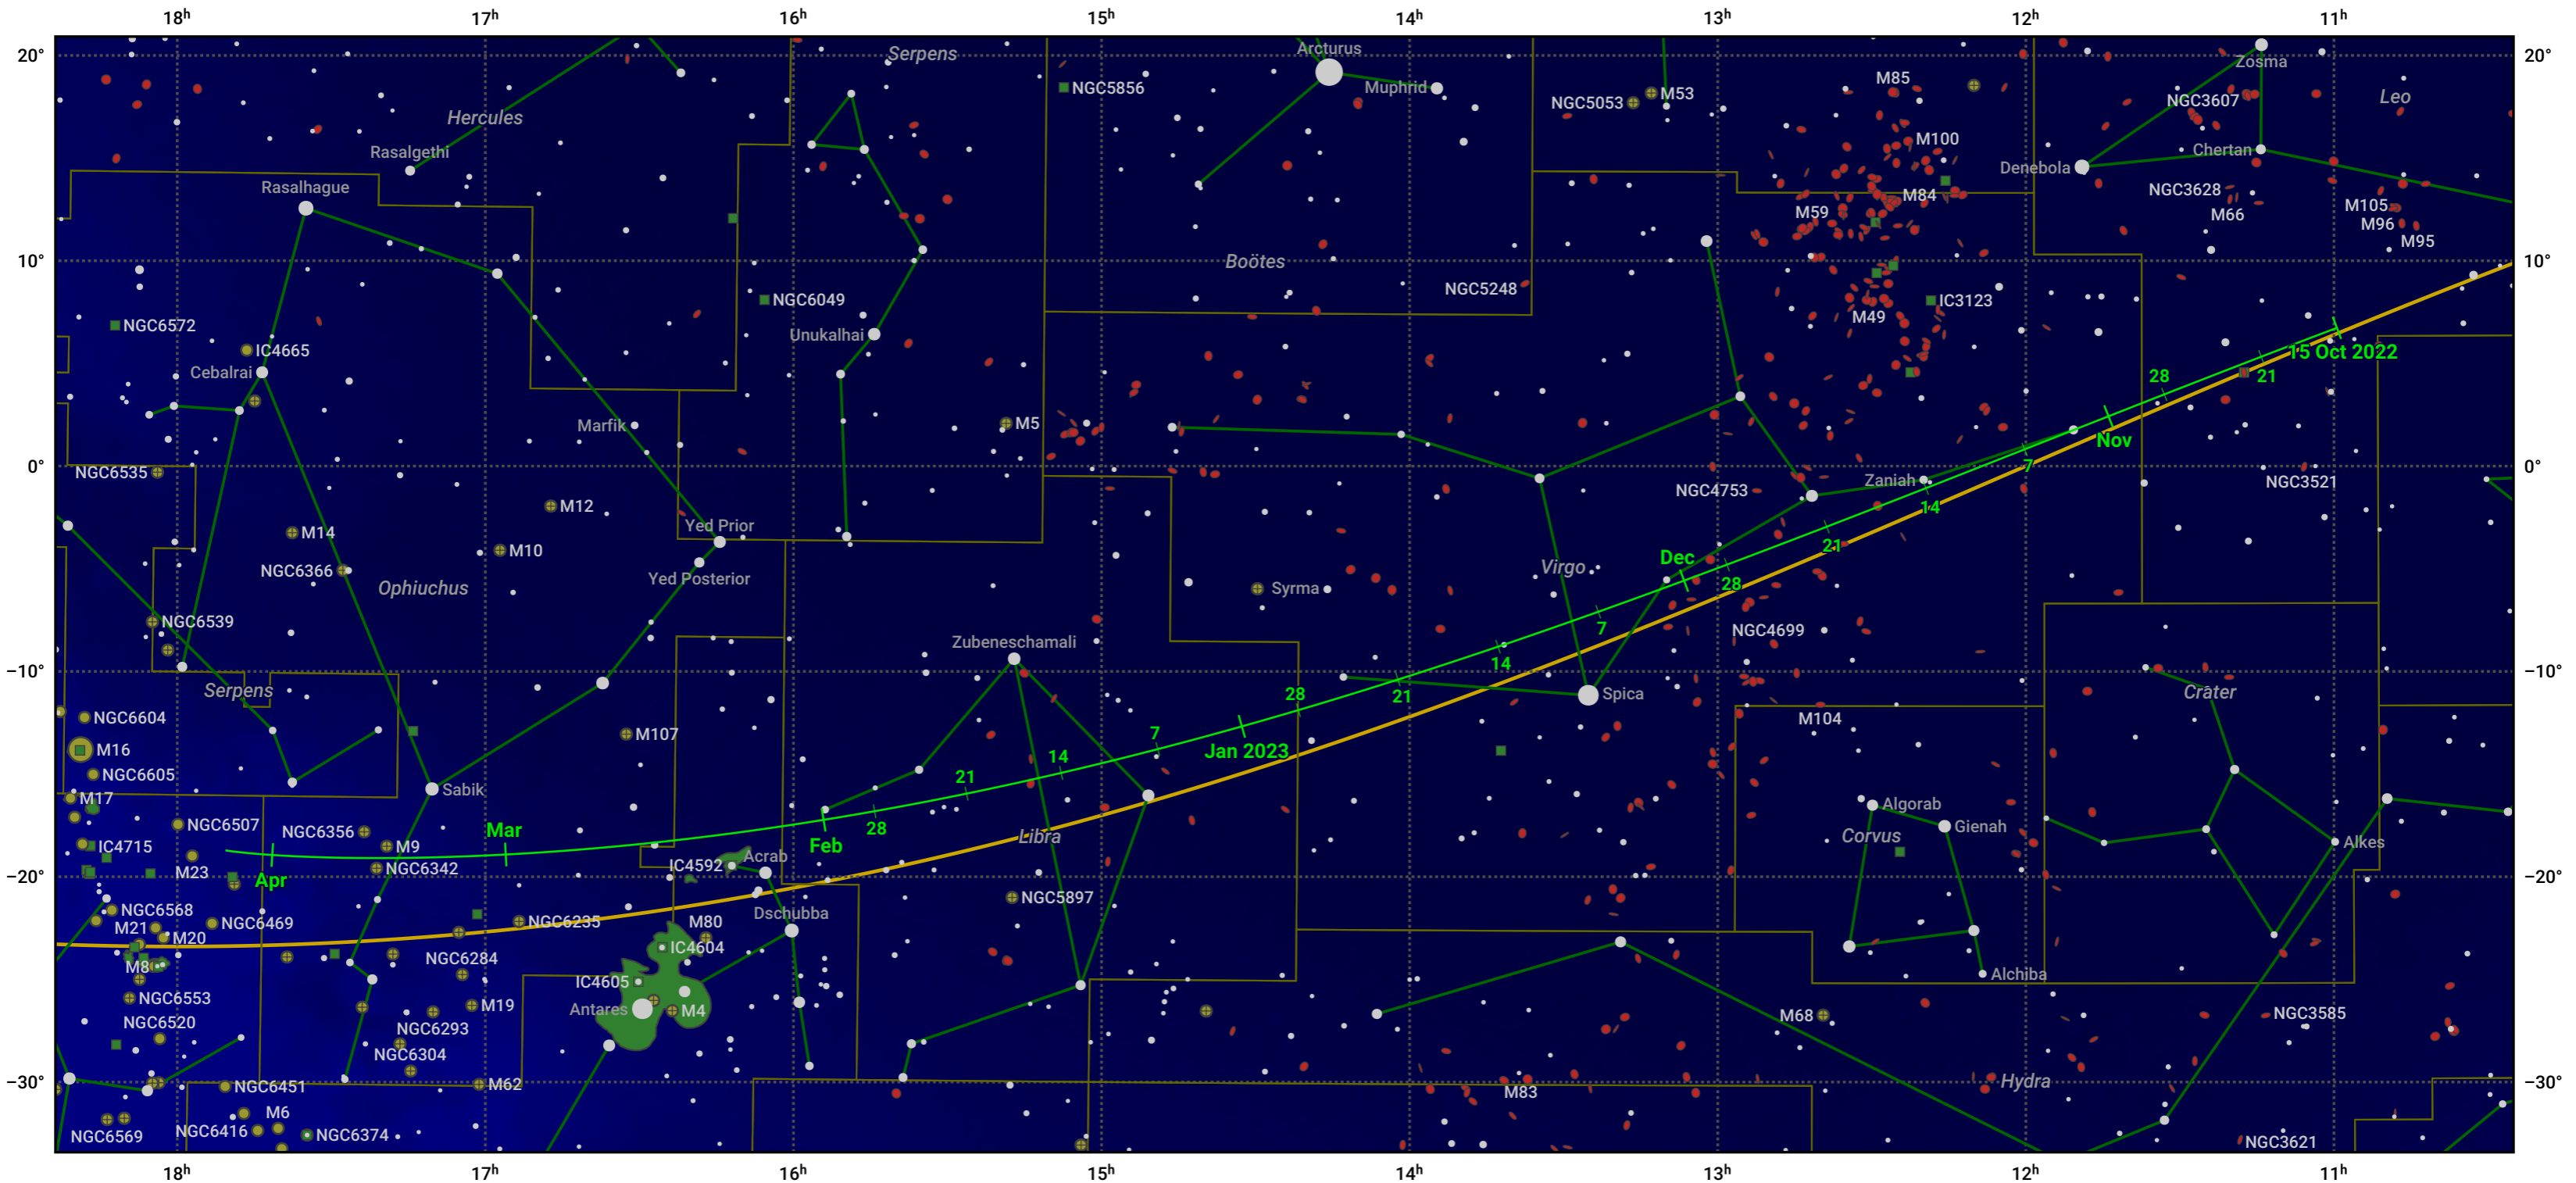

The path of 81P/Wild starting on 15 Oct 2022

© Dominic Ford 2011–2024. Date markers placed at midnight UTC. Downloaded from <https://in-the-sky.org>

Magnitude scale: ● 6.0 ● 5.0 ● 4.0 ● 3.0 ● 2.0 ● 1.0 ● 0.0

— Ecliptic Plane

● Galaxy ● Bright nebula ● Open cluster ● Globular cluster

| Date | Mag |
|------------|------|
| 2022 Nov 1 | 11.0 |
| 2023 Jan 1 | 10.4 |
| 2023 Mar 1 | 10.5 |