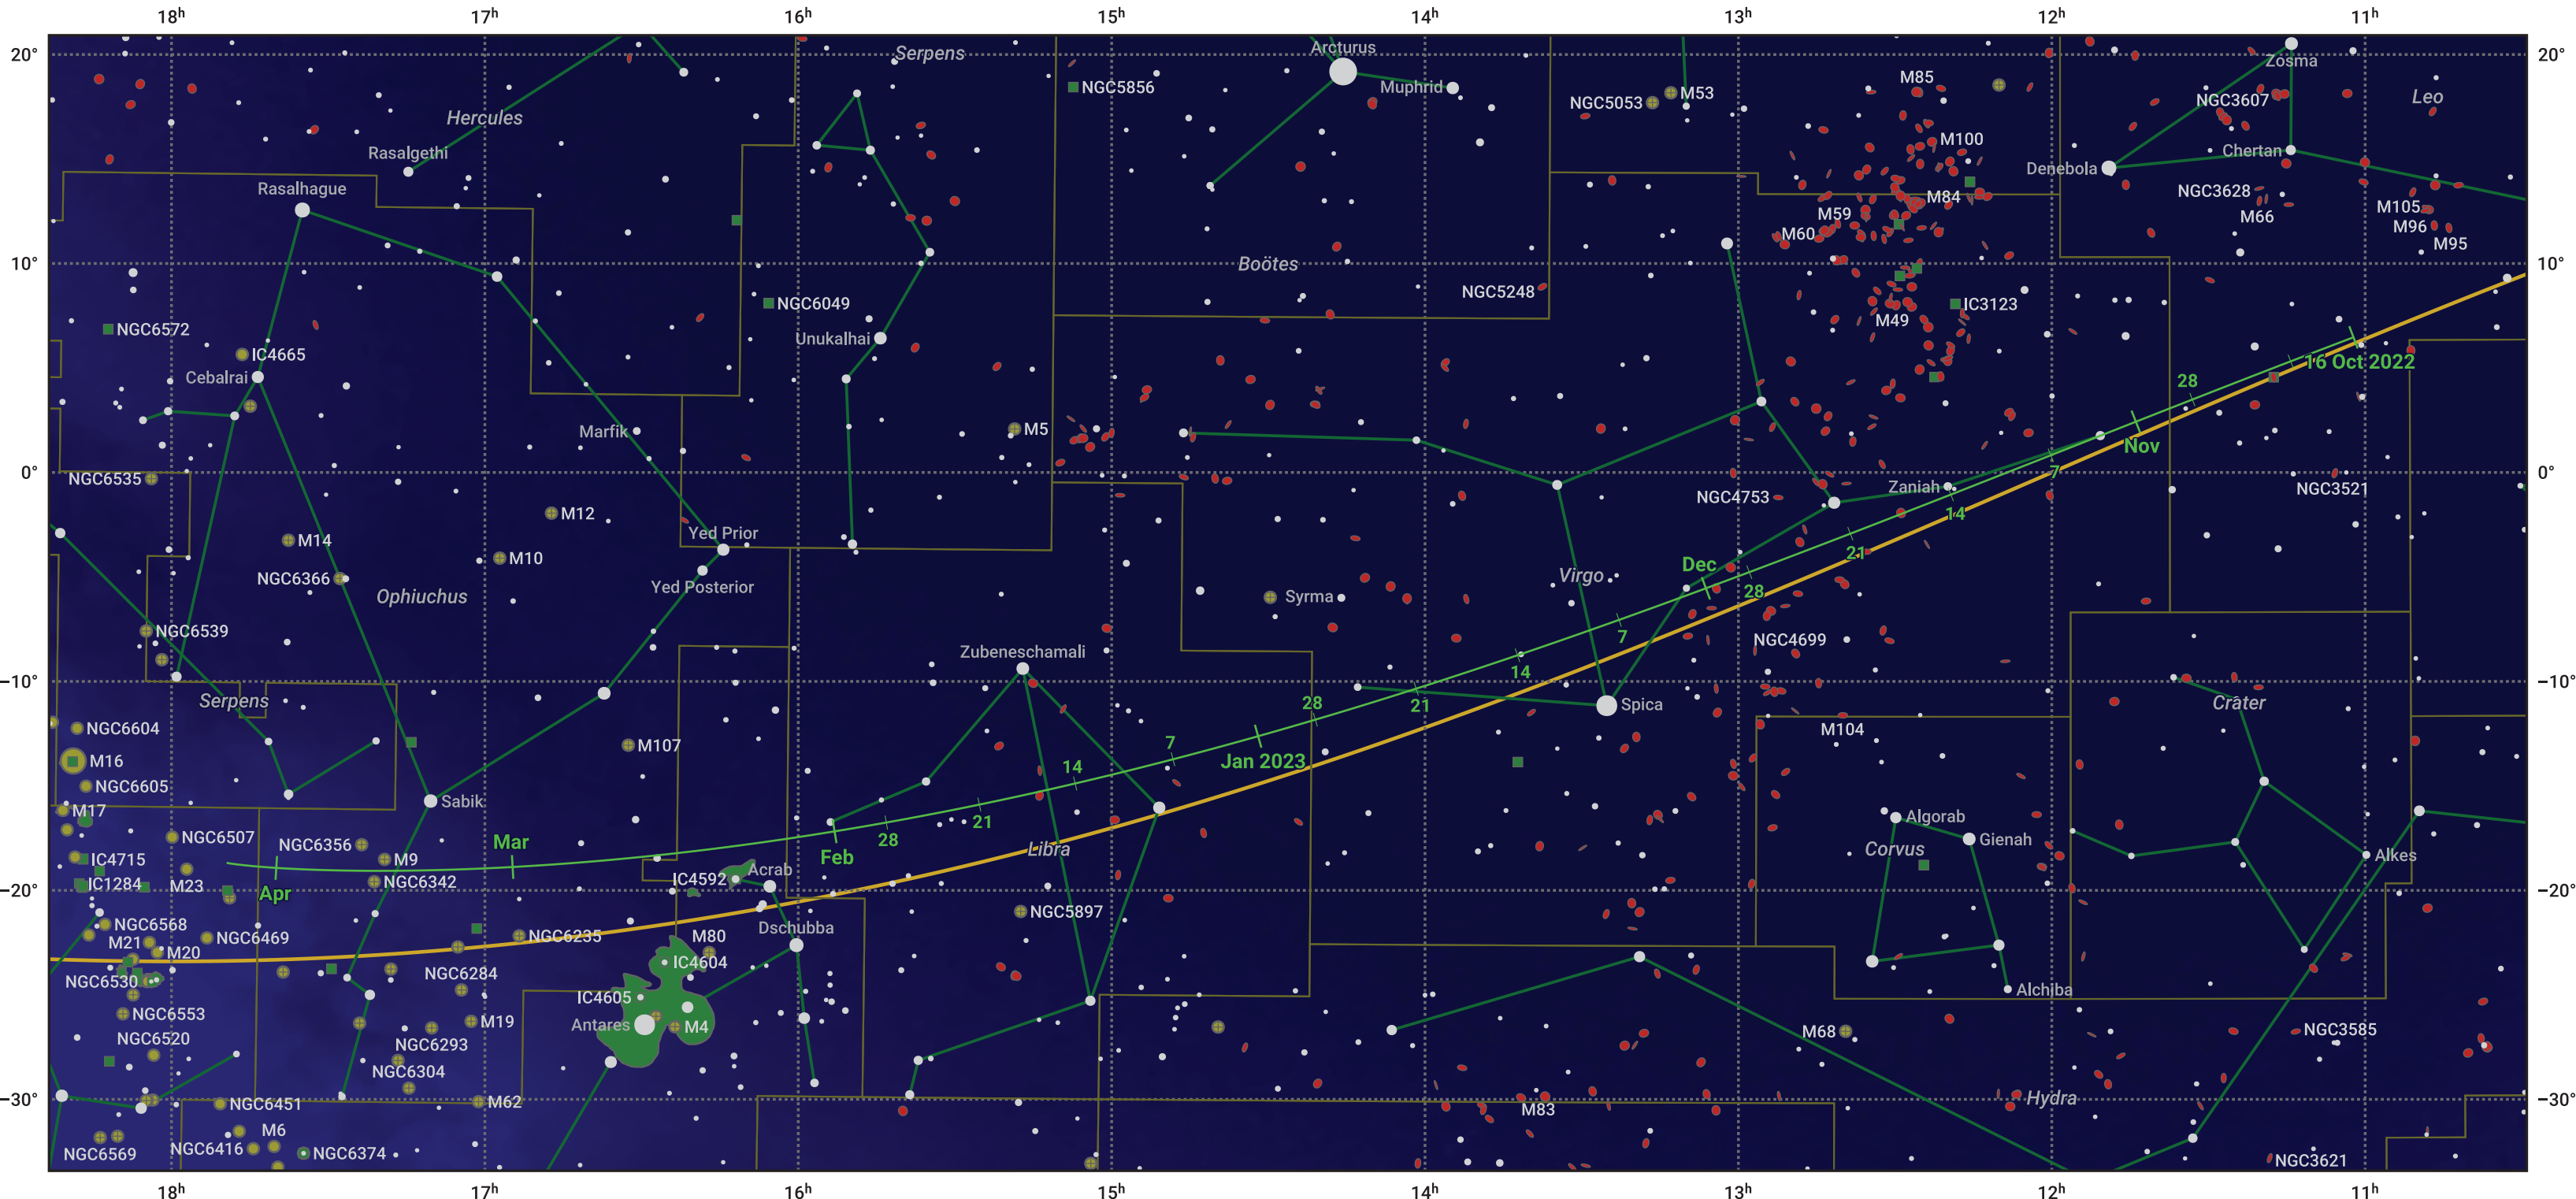

The path of 81P/Wild starting on 16 Oct 2022

© Dominic Ford 2011–2024. Date markers placed at midnight UTC. Downloaded from <https://in-the-sky.org>

Magnitude scale: ● 6.0 ● 5.0 ● 4.0 ● 3.0 ● 2.0 ● 1.0 ● 0.0

— Ecliptic Plane

● Galaxy ● Bright nebula ● Open cluster ● Globular cluster

Date	Mag
2022 Nov 1	11.0
2023 Jan 1	10.4
2023 Mar 1	10.5