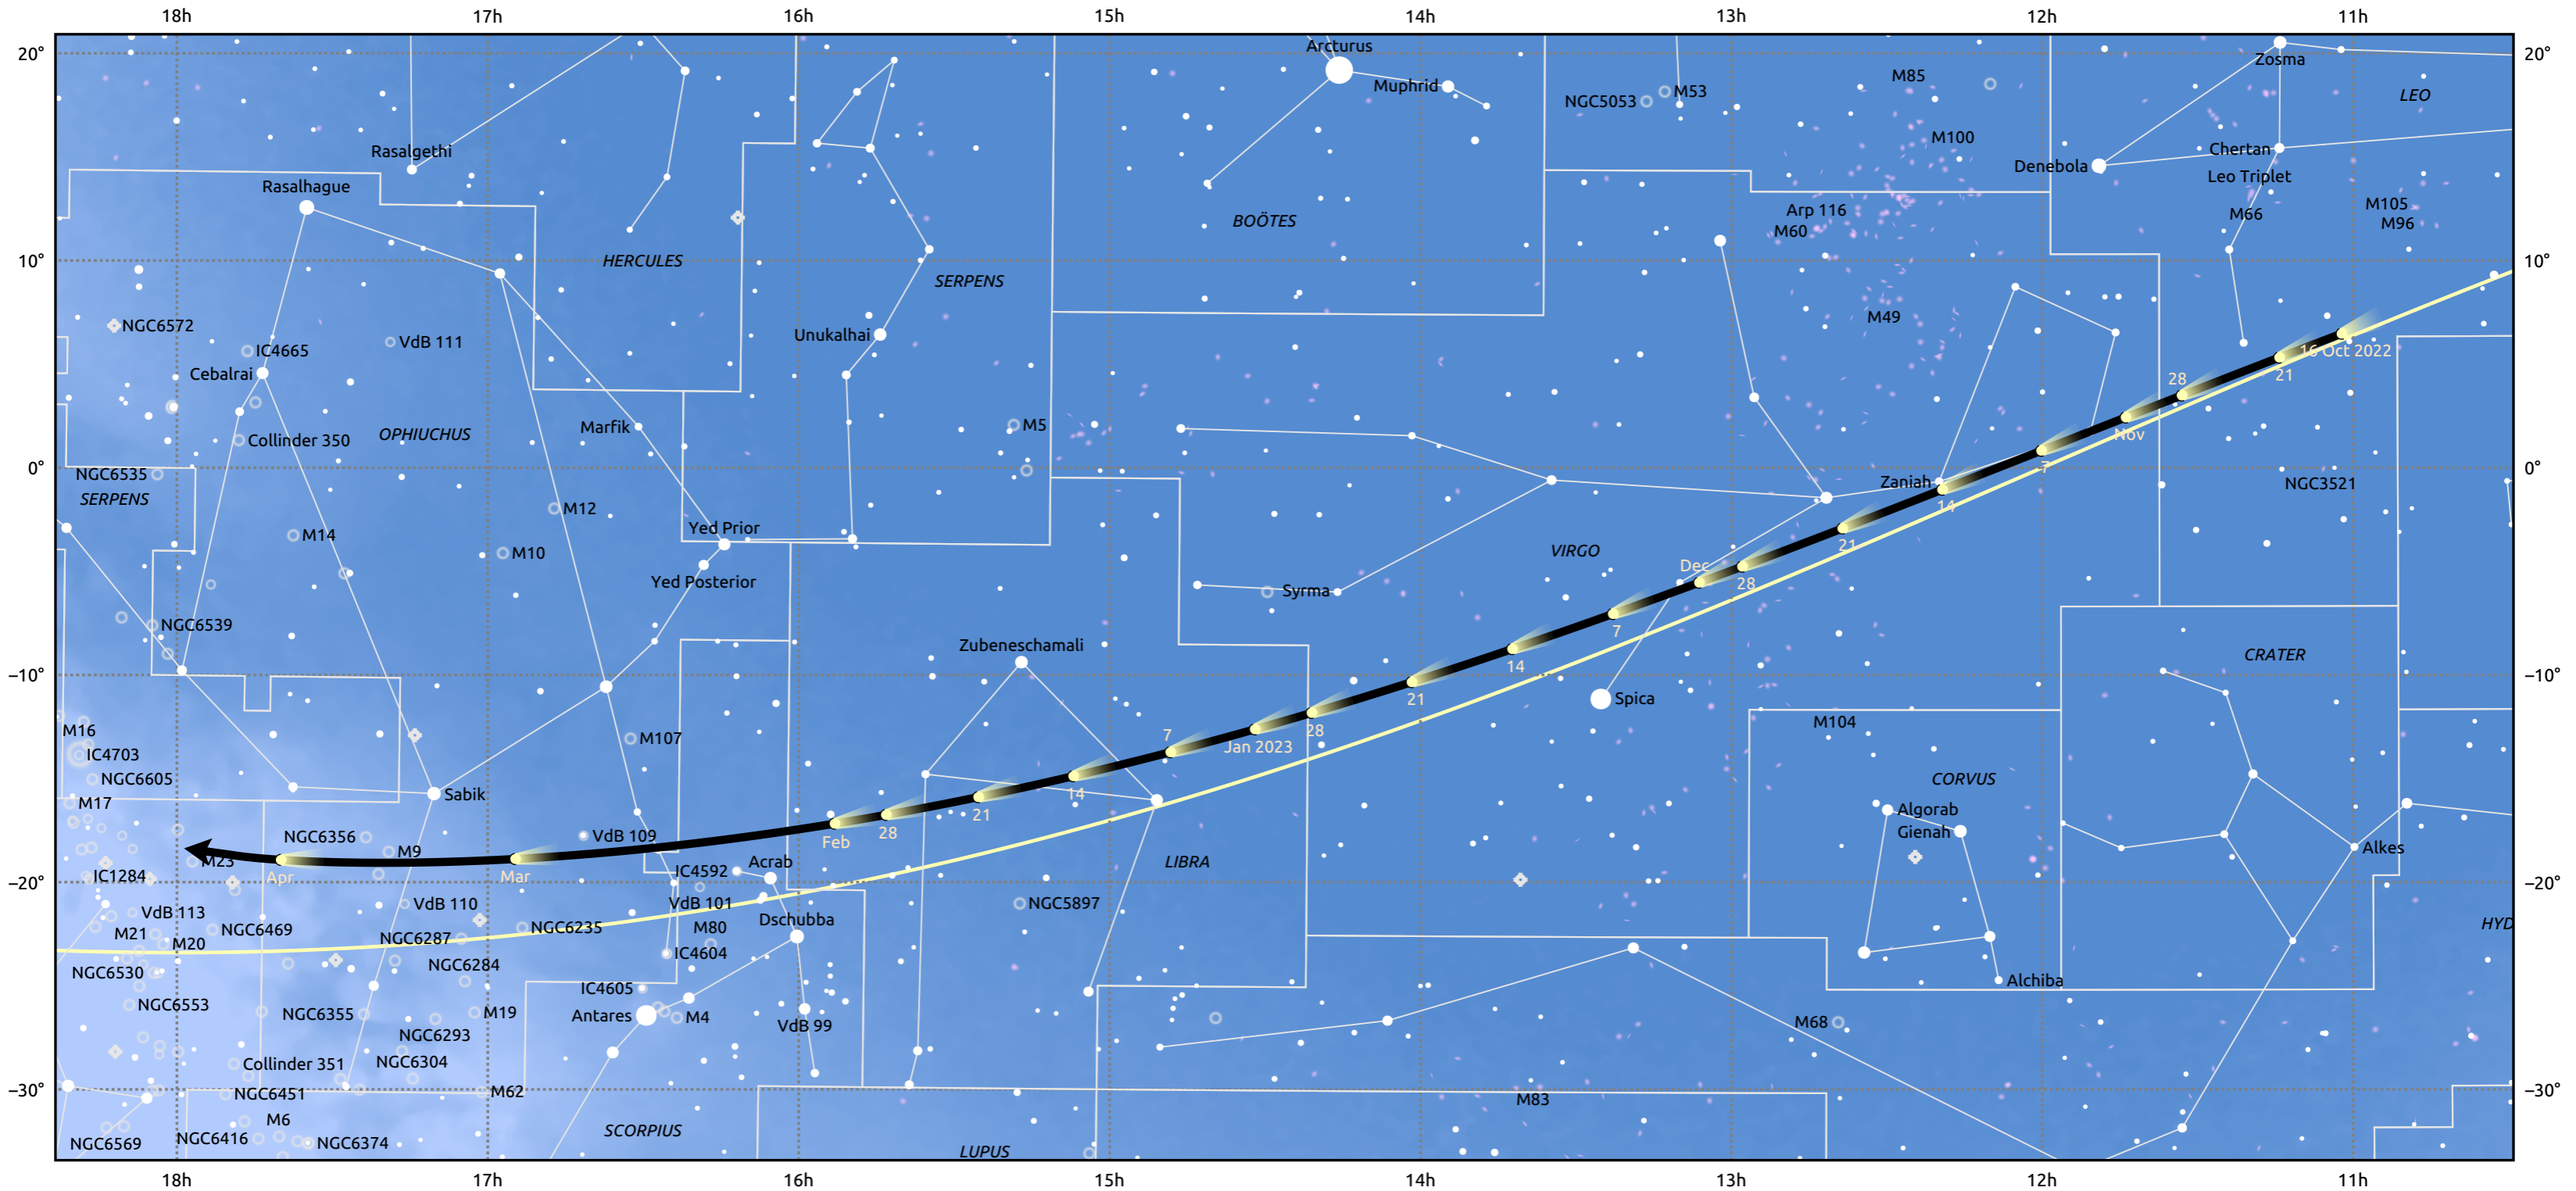

The path of 81P/Wild starting on 16 Oct 2022

© Dominic Ford 2011–2025. Date markers placed at midnight UTC. Downloaded from <https://in-the-sky.org>

Magnitude scale: ● 6.0 ● 5.0 ● 4.0 ● 3.0 ● 2.0 ● 1.0 ● 0.0

— Ecliptic Plane

Galaxy Bright nebula Open cluster Globular cluster Planetary nebula

Date	Mag
2022 Nov 1	11.0
2023 Jan 1	10.4
2023 Mar 1	10.5