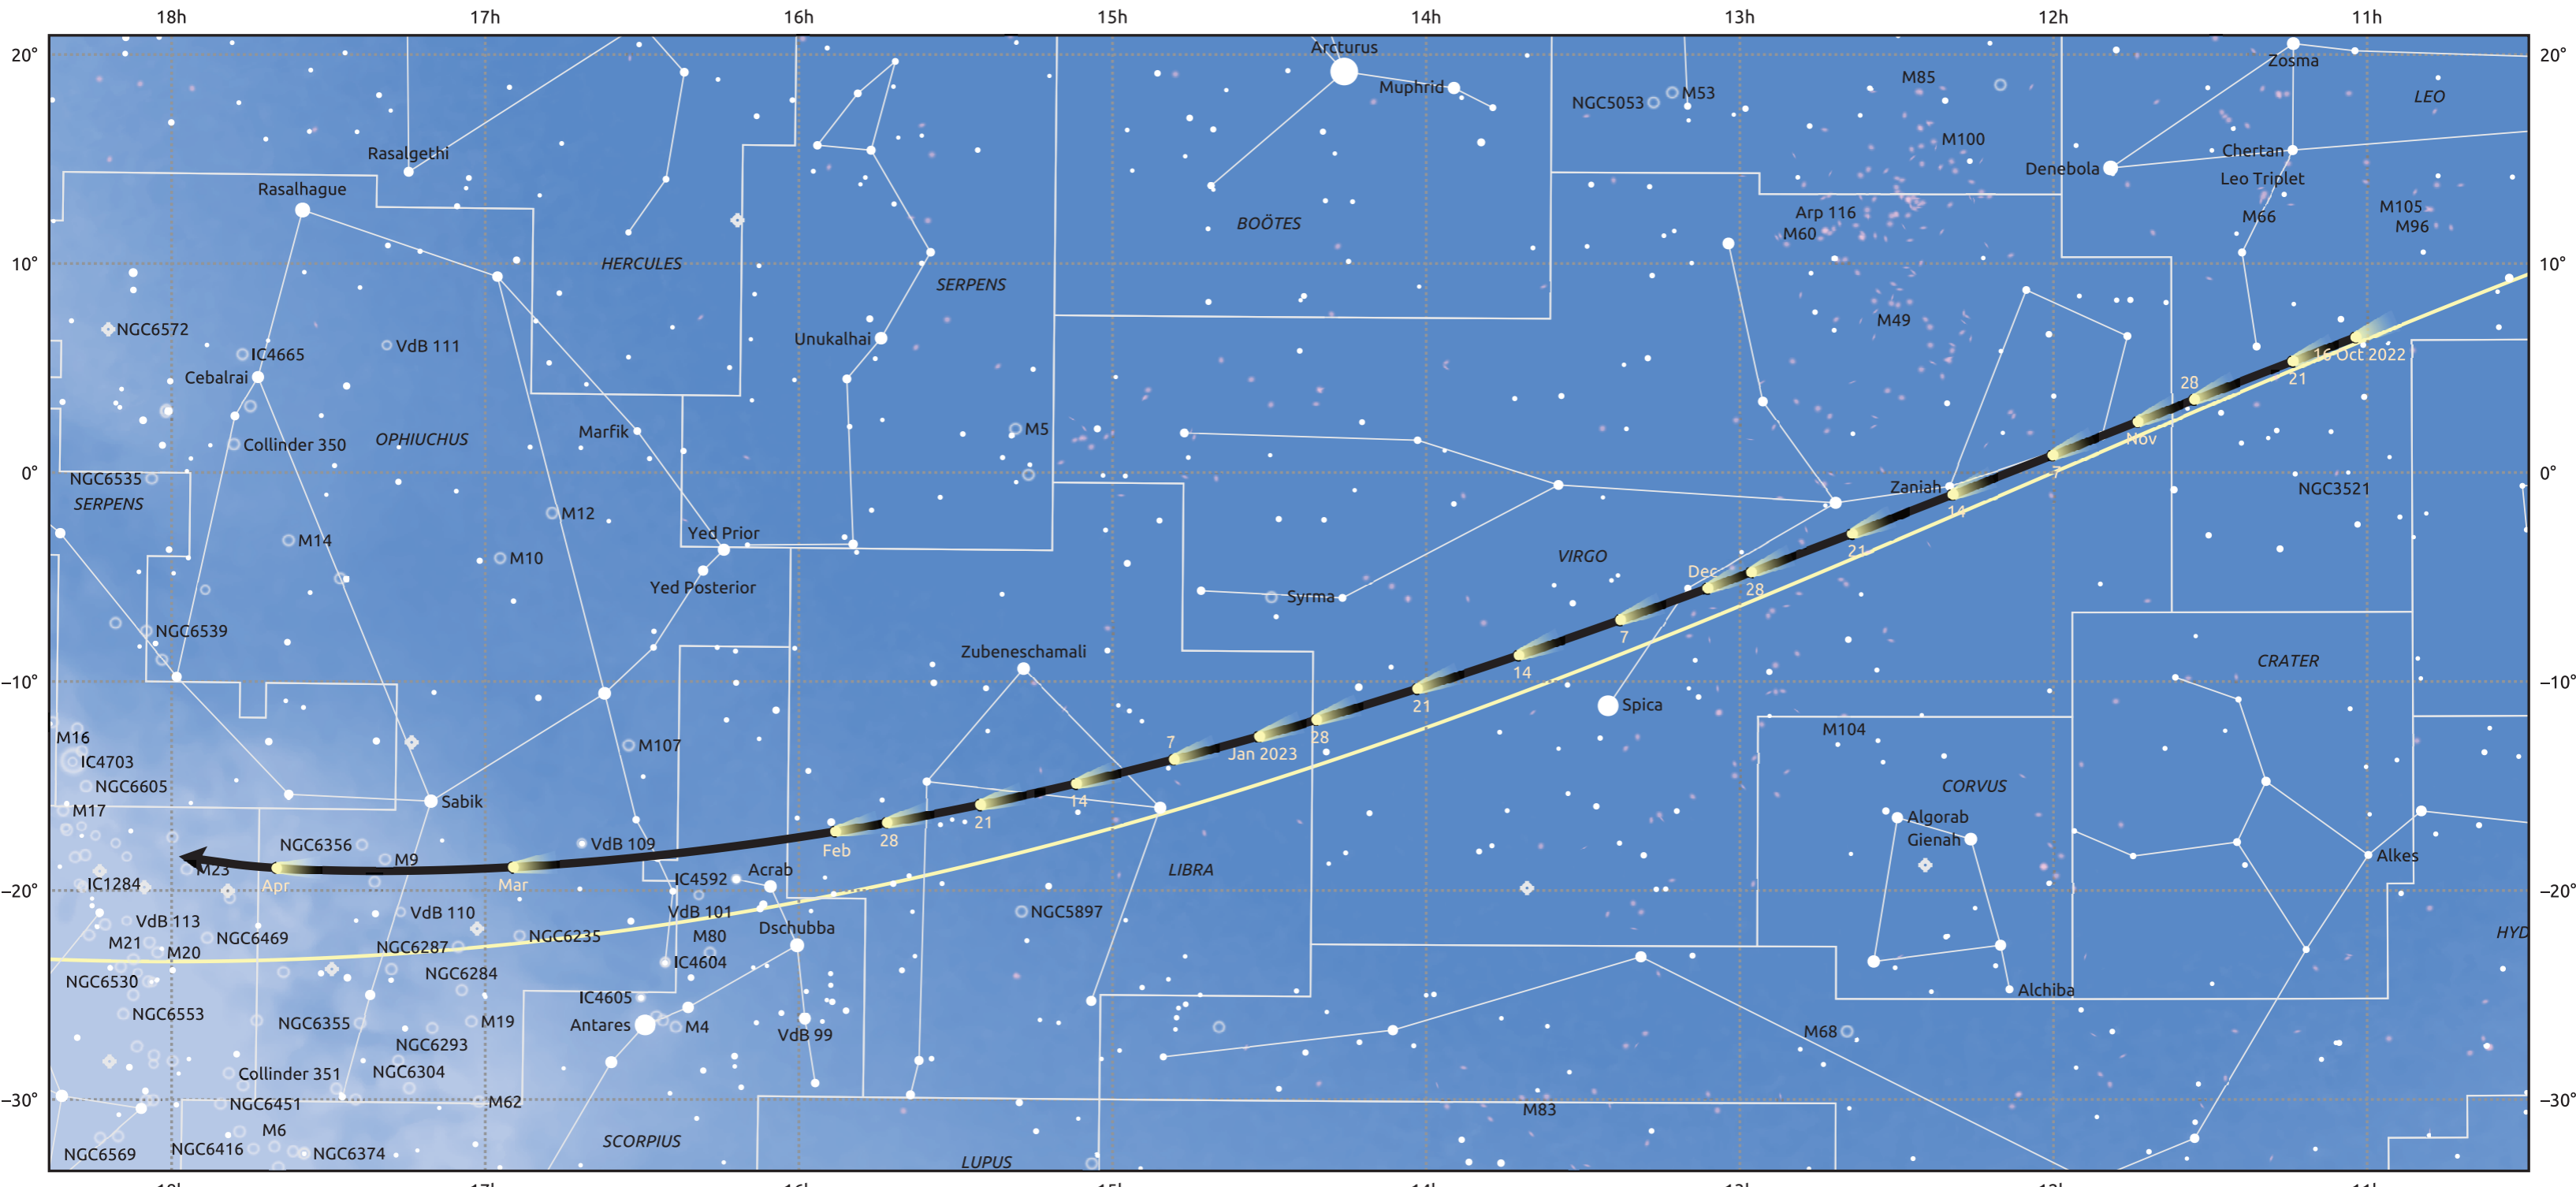

The path of 81P/Wild starting on 16 Oct 2022

© Dominic Ford 2011–2025. Date markers placed at midnight UTC. Downloaded from <https://in-the-sky.org>

Magnitude scale: • 6.0 • 5.0 • 4.0 • 3.0 • 2.0 • 1.0 • 0.0

— Ecliptic Plane

Galaxy Bright nebula Open cluster Globular cluster Planetary nebula

Date	Mag
2022 Nov 1	11.0
2023 Jan 1	10.4
2023 Mar 1	10.5