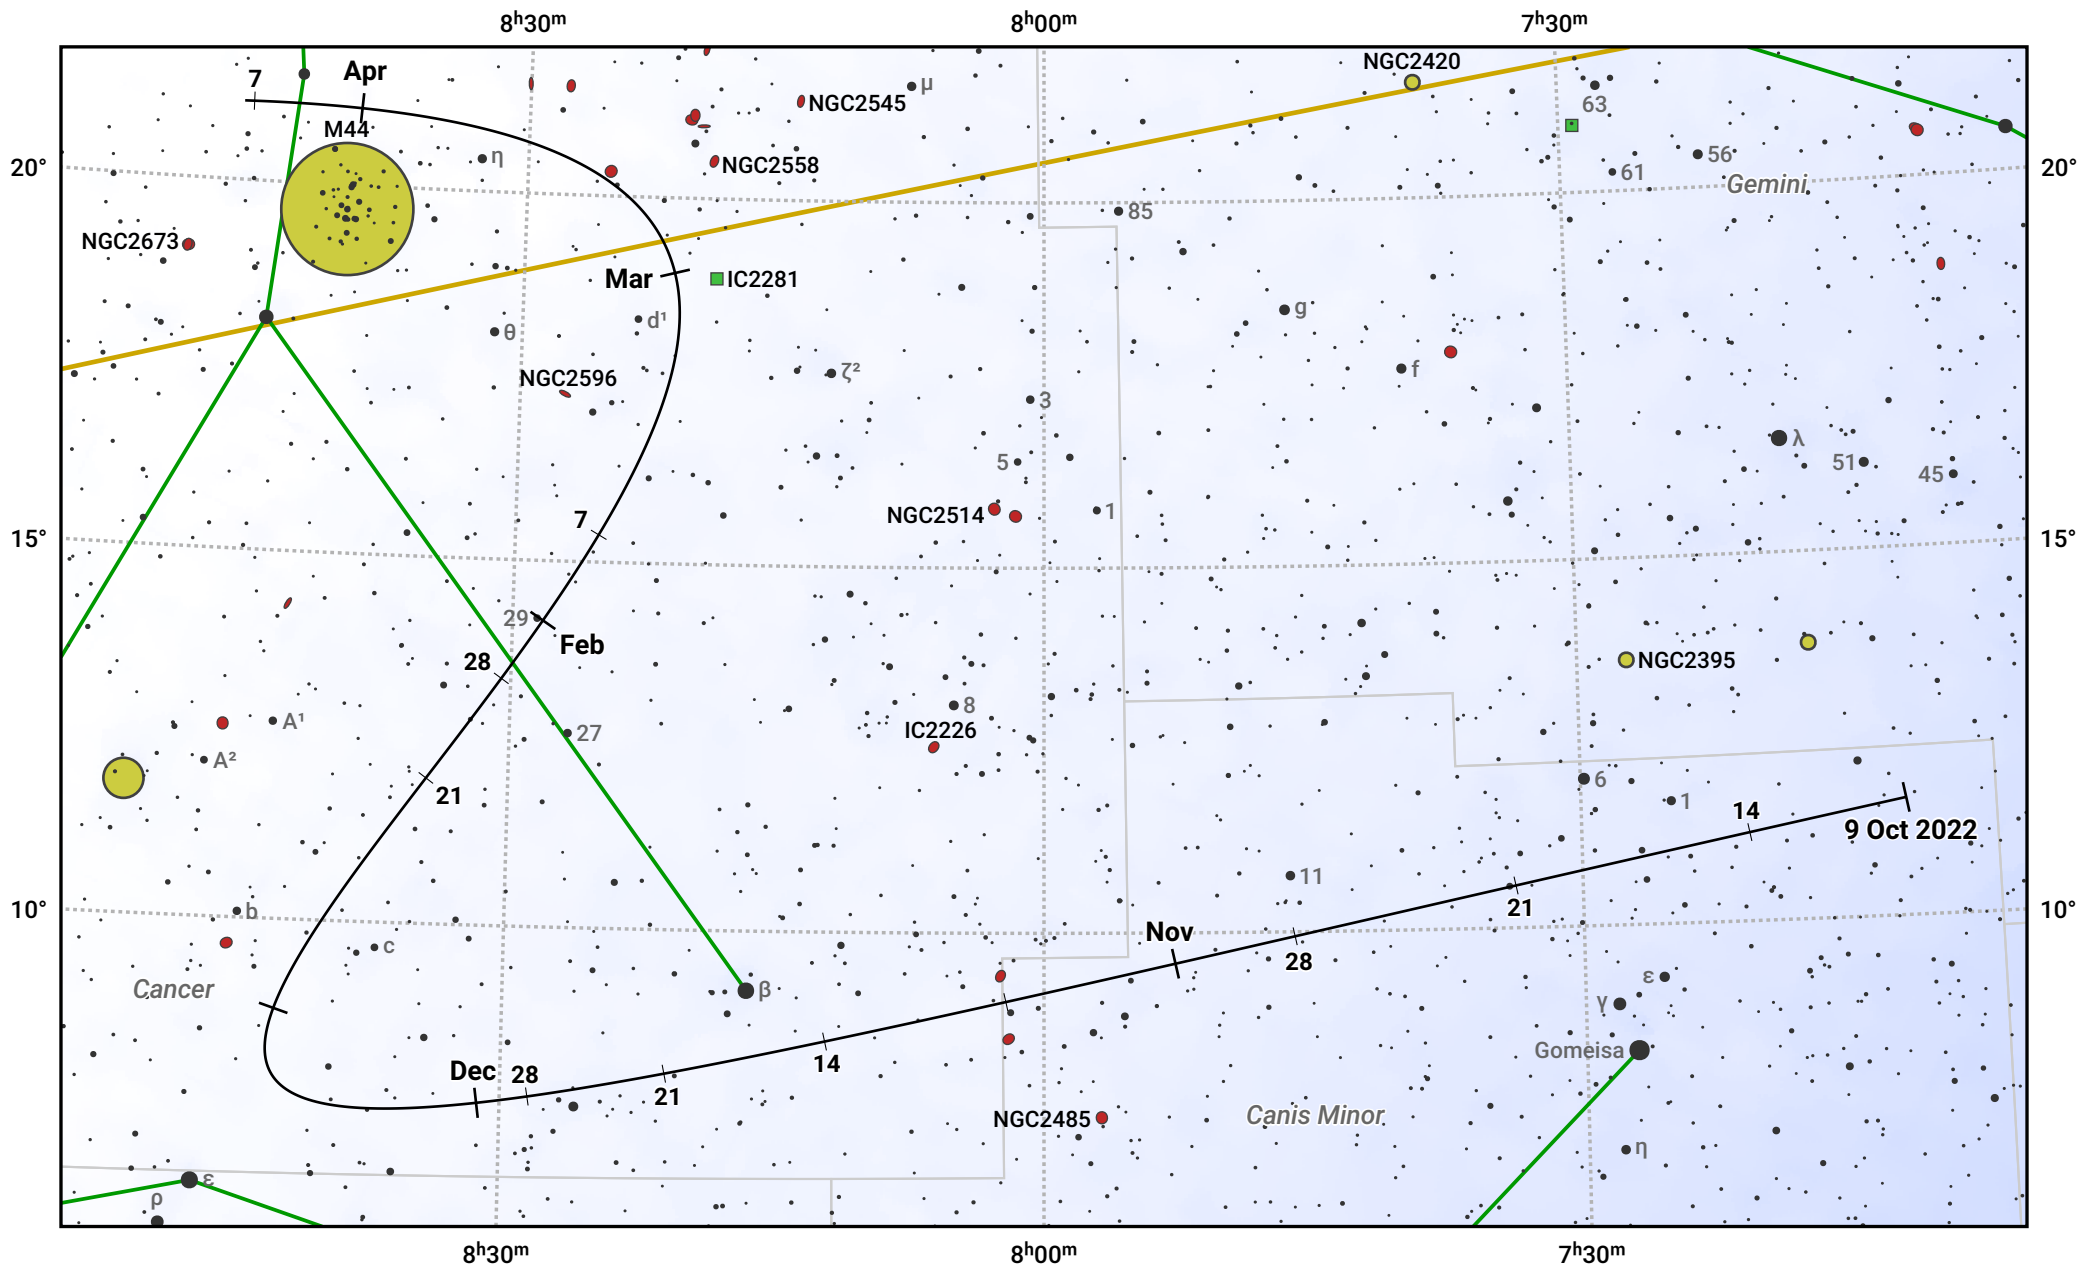

The path of 118P/Shoemaker-Levy starting on 9 Oct 2022

© Dominic Ford 2011–2024. Date markers placed at midnight UTC. Downloaded from <https://in-the-sky.org>

Magnitude scale: · 9.0 · 8.0 · 7.0 · 6.0 · 5.0 · 4.0 · 3.0 · 2.0

— Ecliptic Plane

● Galaxy ■ Bright nebula ● Open cluster ⊕ Globular cluster

Date	Mag
2022 Nov 1	11.5
2022 Dec 6	11.0
2023 Jan 1	10.7
2023 Mar 1	11.5
2023 Mar 16	12.0