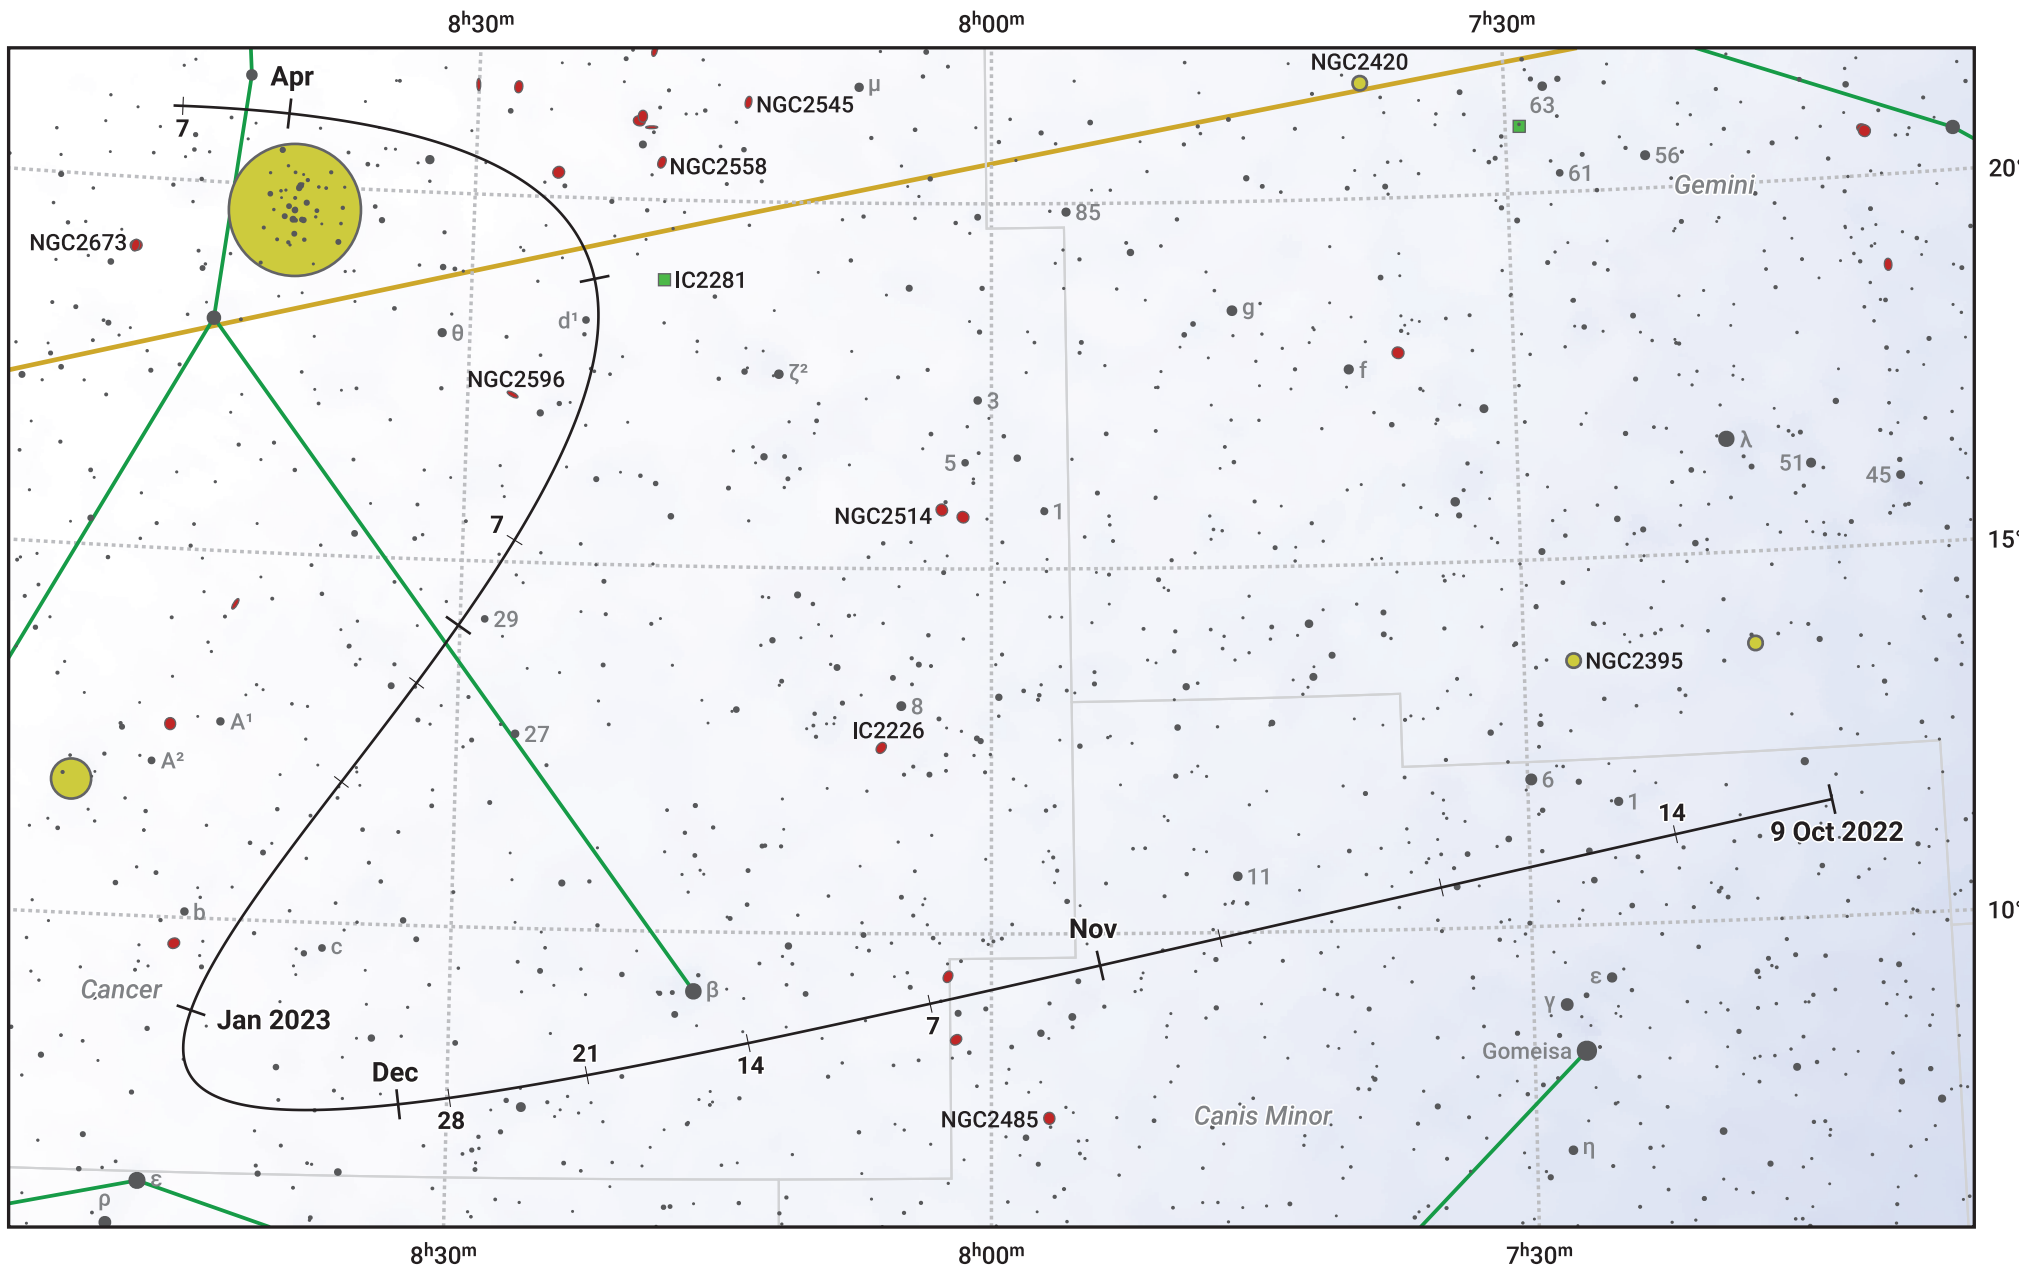

# The path of 118P/Shoemaker-Levy starting on 9 Oct 2022

© Dominic Ford 2011–2024. Date markers placed at midnight UTC. Downloaded from <https://in-the-sky.org>

Magnitude scale: 9.0 8.0 7.0 6.0 5.0 4.0 3.0 2.0

— Ecliptic Plane

- Galaxy
- Bright nebula
- Open cluster
- ⊕ Globular cluster

Date	Mag
2022 Nov 1	11.5
2022 Dec 8	11.0
2023 Jan 1	10.8
2023 Mar 1	11.6
2023 Mar 15	12.0