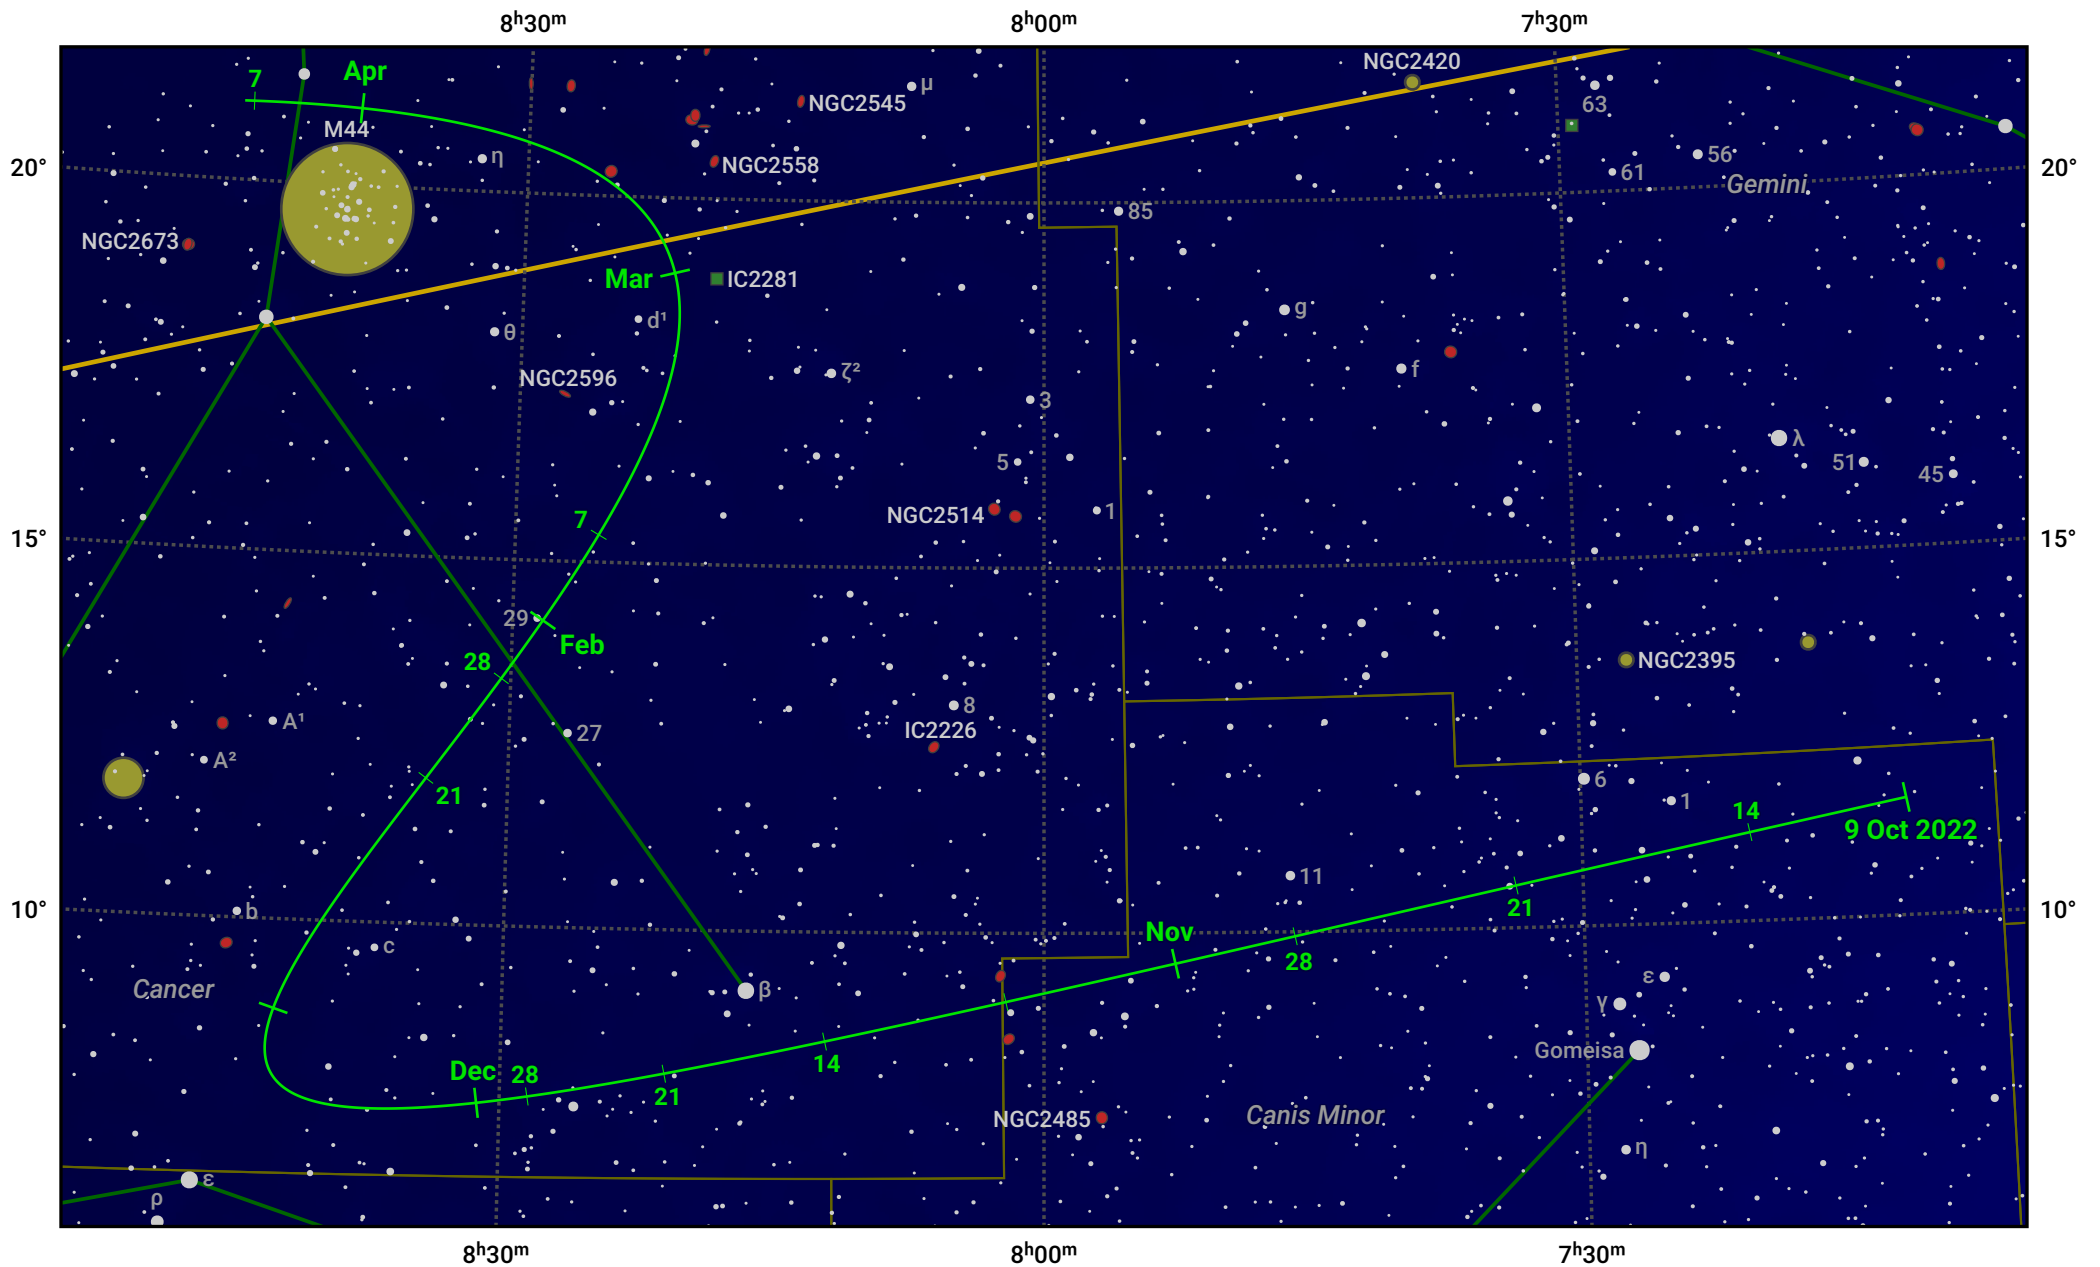

The path of 118P/Shoemaker-Levy starting on 9 Oct 2022

© Dominic Ford 2011–2024. Date markers placed at midnight UTC. Downloaded from <https://in-the-sky.org>

Magnitude scale: · 9.0 · 8.0 · 7.0 · 6.0 · 5.0 · 4.0 · 3.0 · 2.0

— Ecliptic Plane

● Galaxy ■ Bright nebula ● Open cluster ● Globular cluster

Date	Mag
2022 Nov 1	11.5
2022 Dec 6	11.0
2023 Jan 1	10.7
2023 Mar 1	11.5
2023 Mar 16	12.0