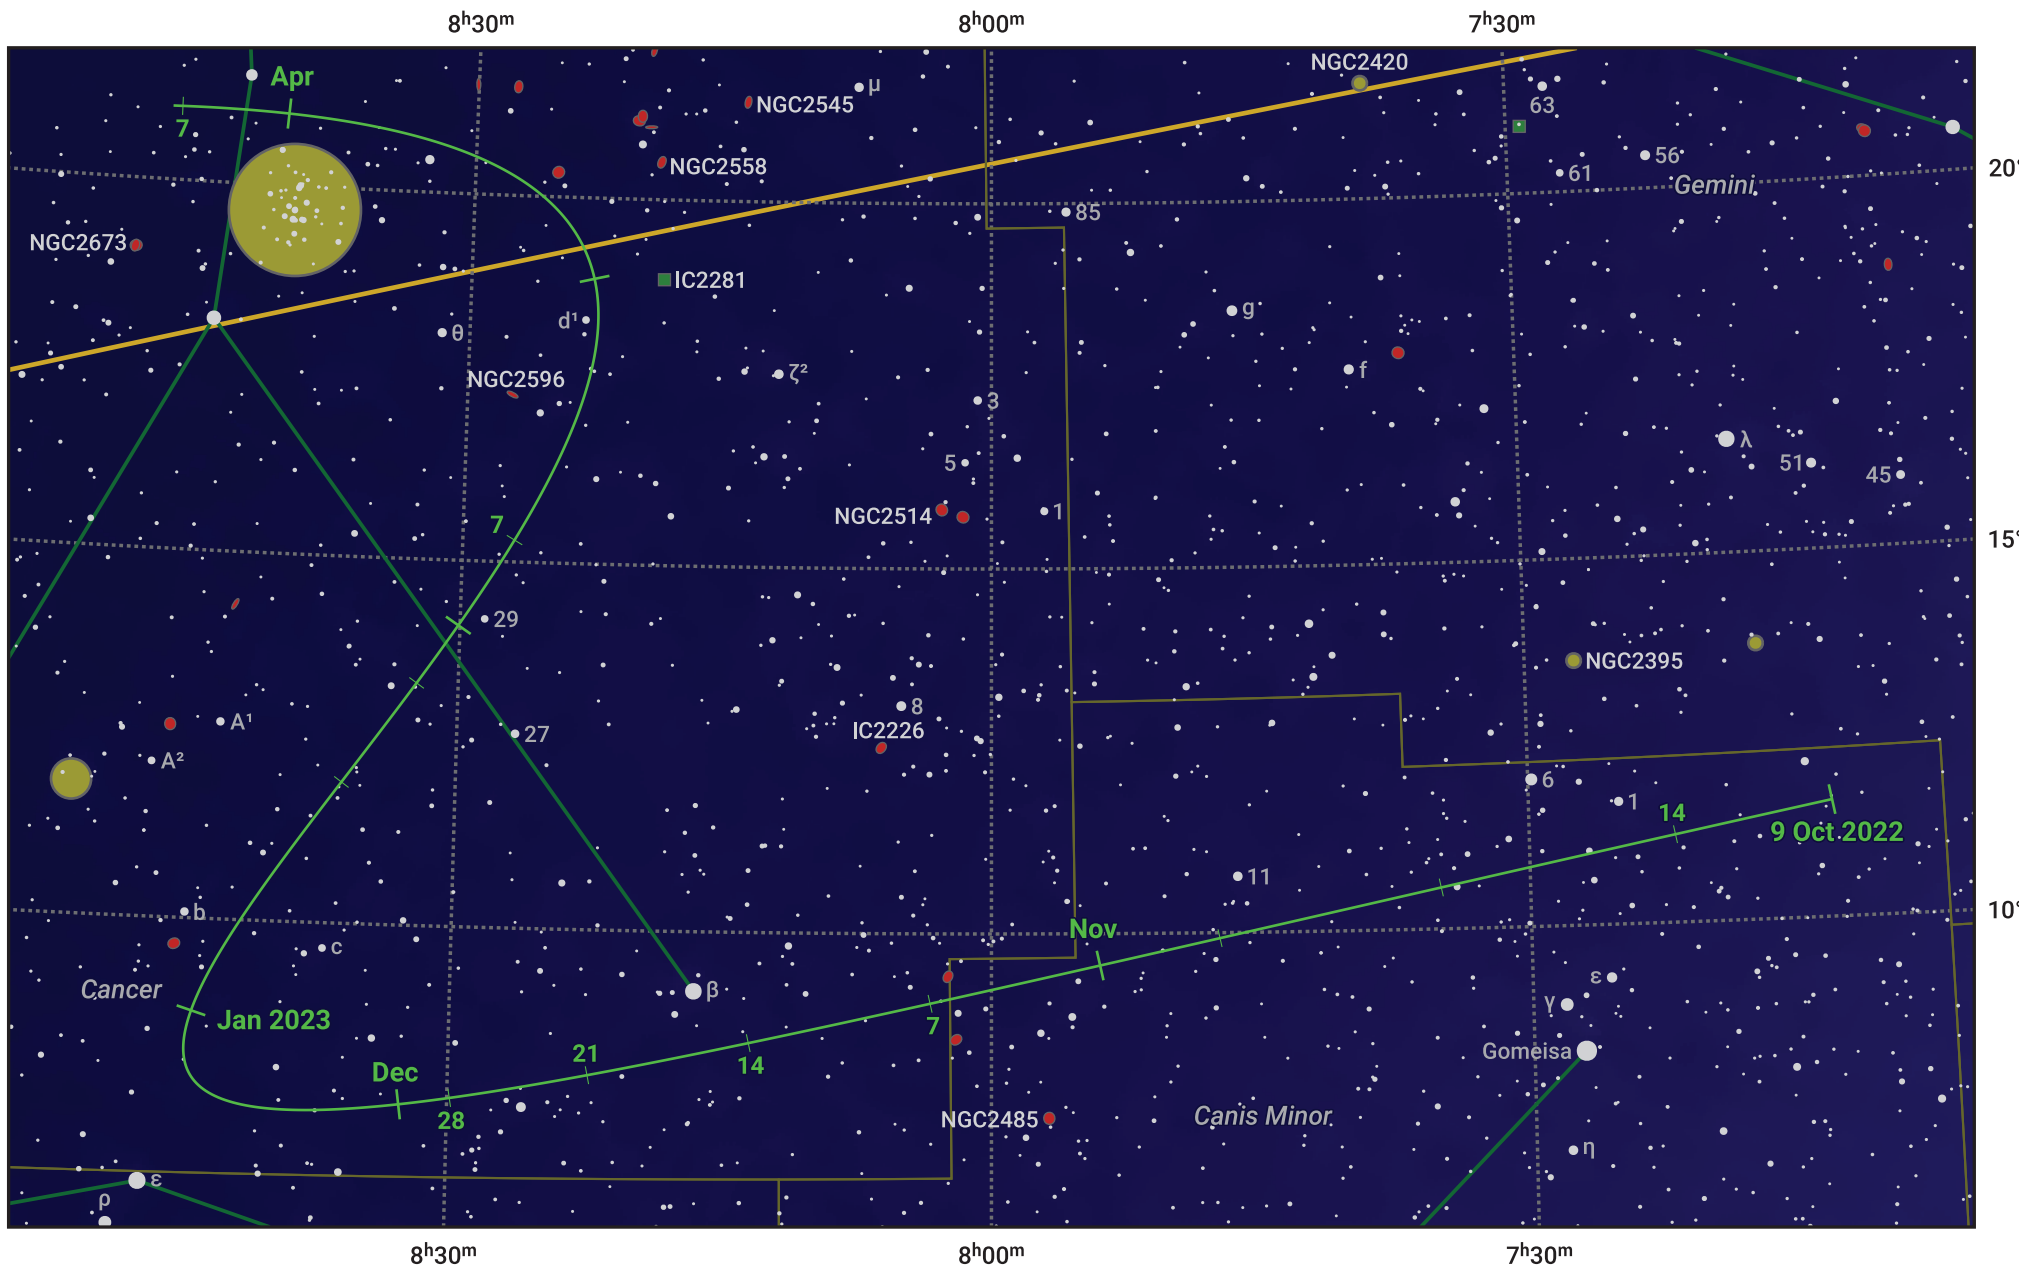

# The path of 118P/Shoemaker-Levy starting on 9 Oct 2022

© Dominic Ford 2011–2024. Date markers placed at midnight UTC. Downloaded from <https://in-the-sky.org>

Magnitude scale: 9.0 8.0 7.0 6.0 5.0 4.0 3.0 2.0

— Ecliptic Plane

- Galaxy
- Bright nebula
- Open cluster
- ⊕ Globular cluster

Date	Mag
2022 Nov 1	11.5
2022 Dec 8	11.0
2023 Jan 1	10.8
2023 Mar 1	11.6
2023 Mar 15	12.0