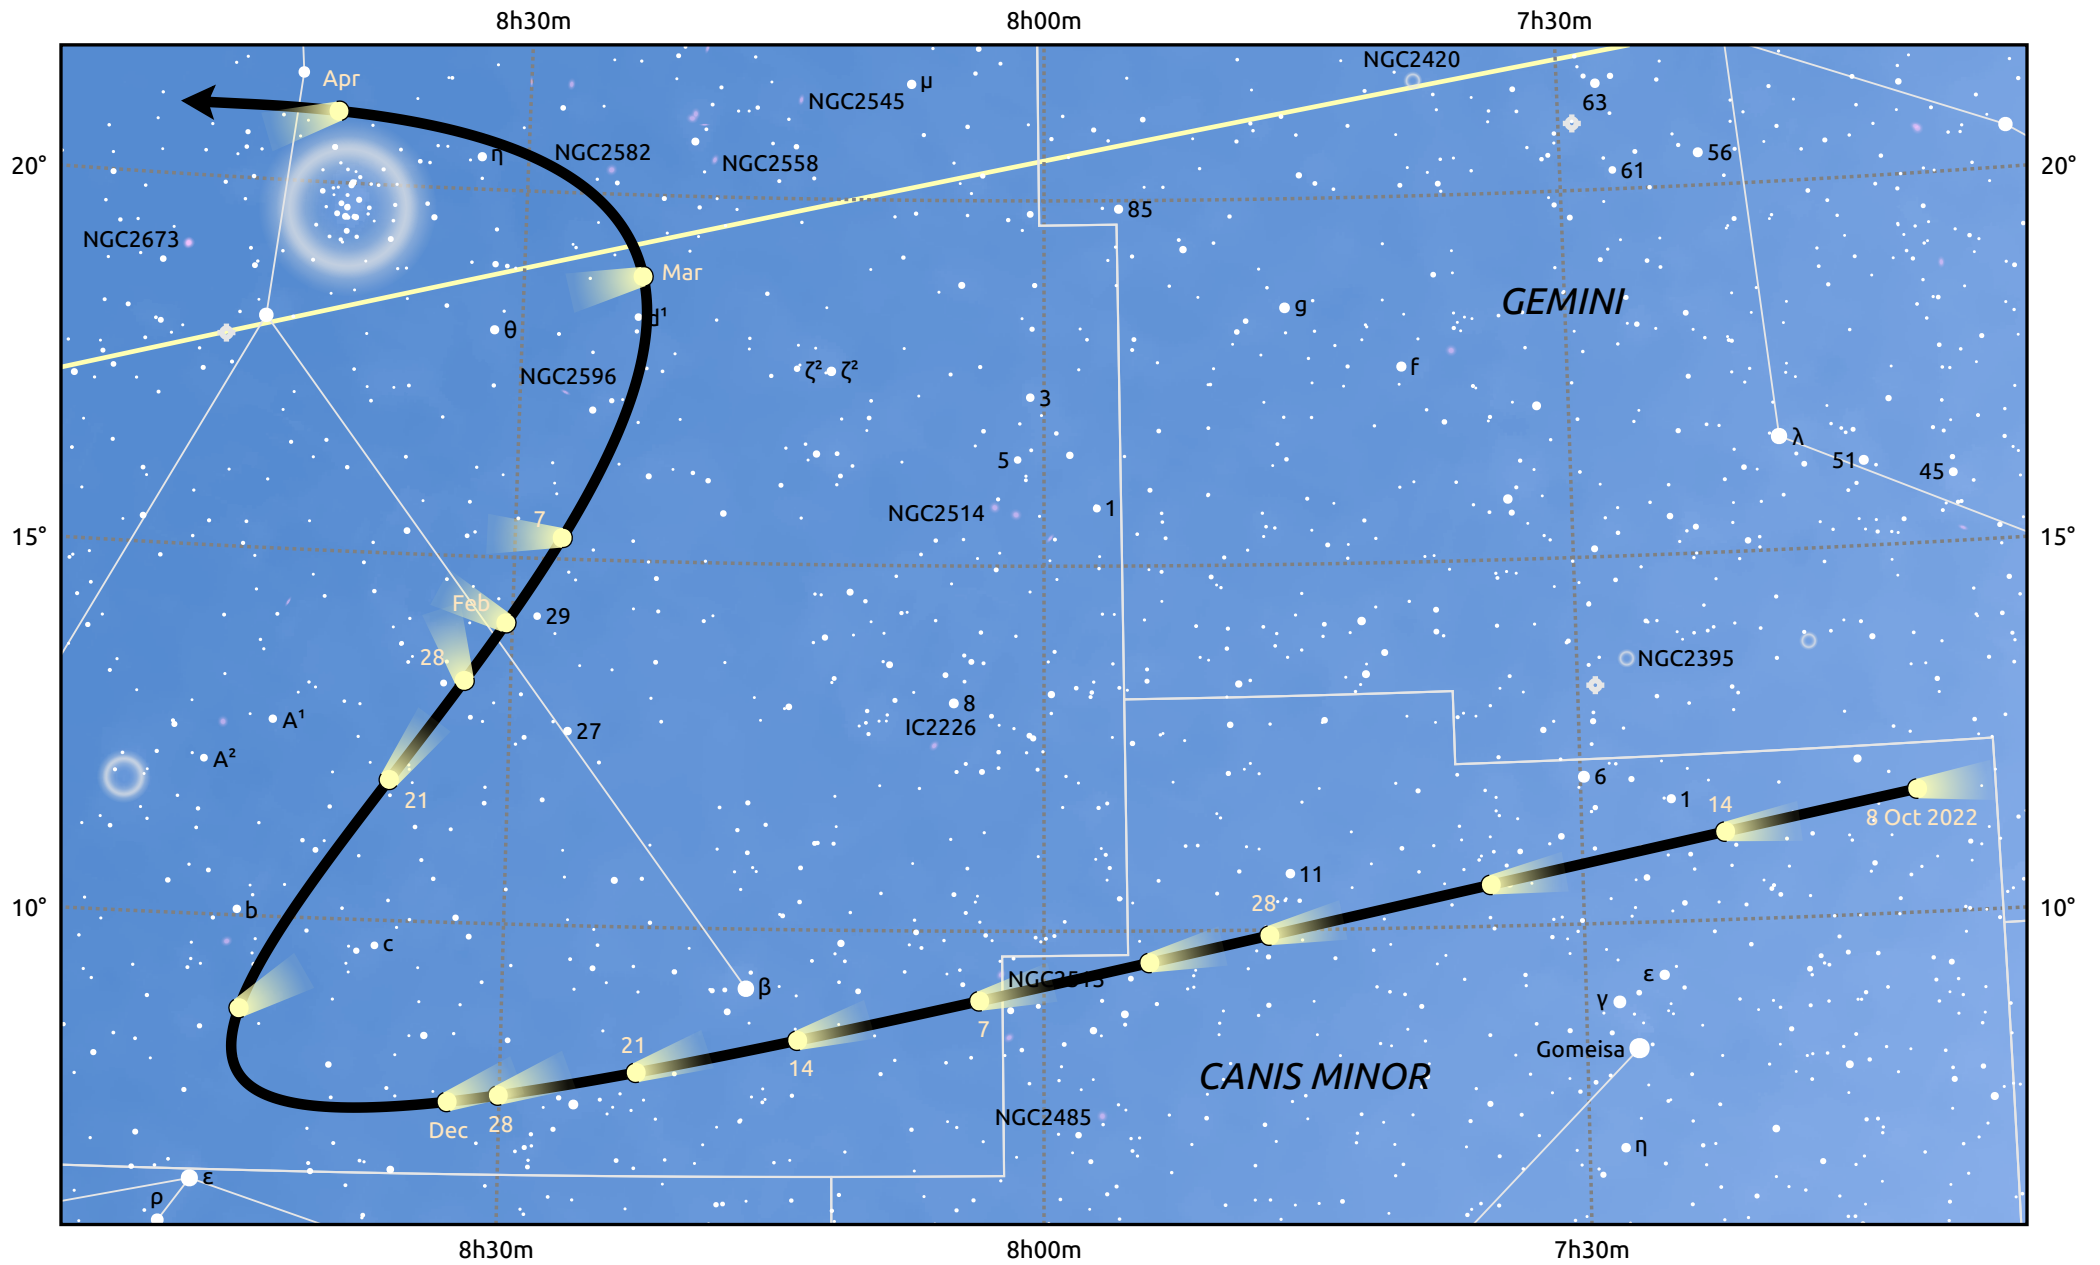

The path of 118P/Shoemaker-Levy starting on 8 Oct 2022

© Dominic Ford 2011–2025. Date markers placed at midnight UTC. Downloaded from <https://in-the-sky.org>

Magnitude scale: · 9.0 · 8.0 · 7.0 · 6.0 · 5.0 · 4.0 · 3.0 · 2.0

— Ecliptic Plane

Galaxy Bright nebula Open cluster Globular cluster Planetary nebula

Date	Mag
2022 Nov 1	11.5
2022 Dec 6	11.0
2023 Jan 1	10.8
2023 Mar 1	11.6
2023 Mar 16	12.0