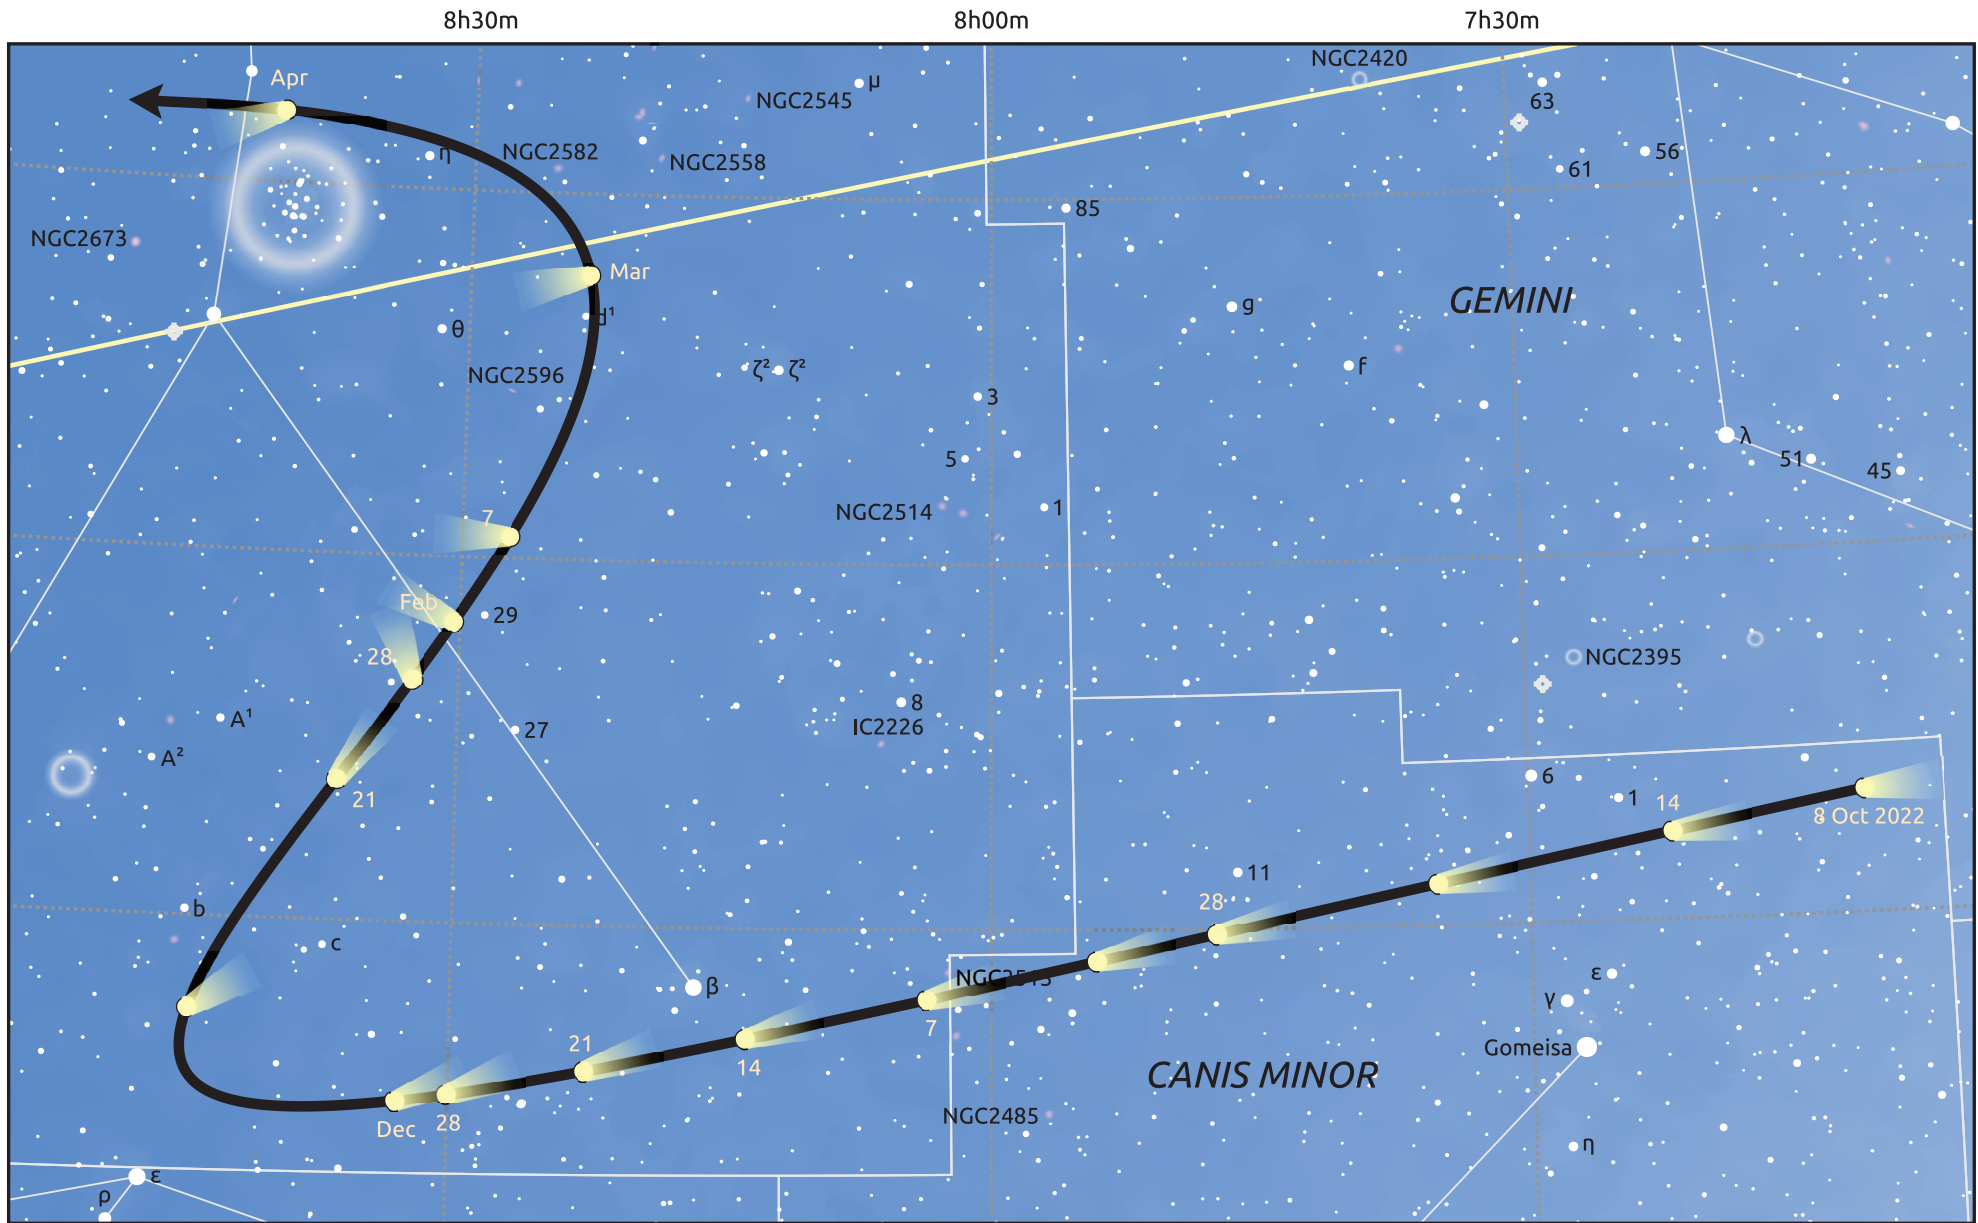

The path of 118P/Shoemaker-Levy starting on 8 Oct 2022

© Dominic Ford 2011–2025. Date markers placed at midnight UTC. Downloaded from <https://in-the-sky.org>

Magnitude scale: ● 9.0 ● 8.0 ● 7.0 ● 6.0 ● 5.0 ● 4.0 ● 3.0 ● 2.0

— Ecliptic Plane

● Galaxy ● Bright nebula ● Open cluster ● Globular cluster ● Planetary nebula

Date	Mag
2022 Nov 1	11.5
2022 Dec 6	11.0
2023 Jan 1	10.8
2023 Mar 1	11.6
2023 Mar 16	12.0