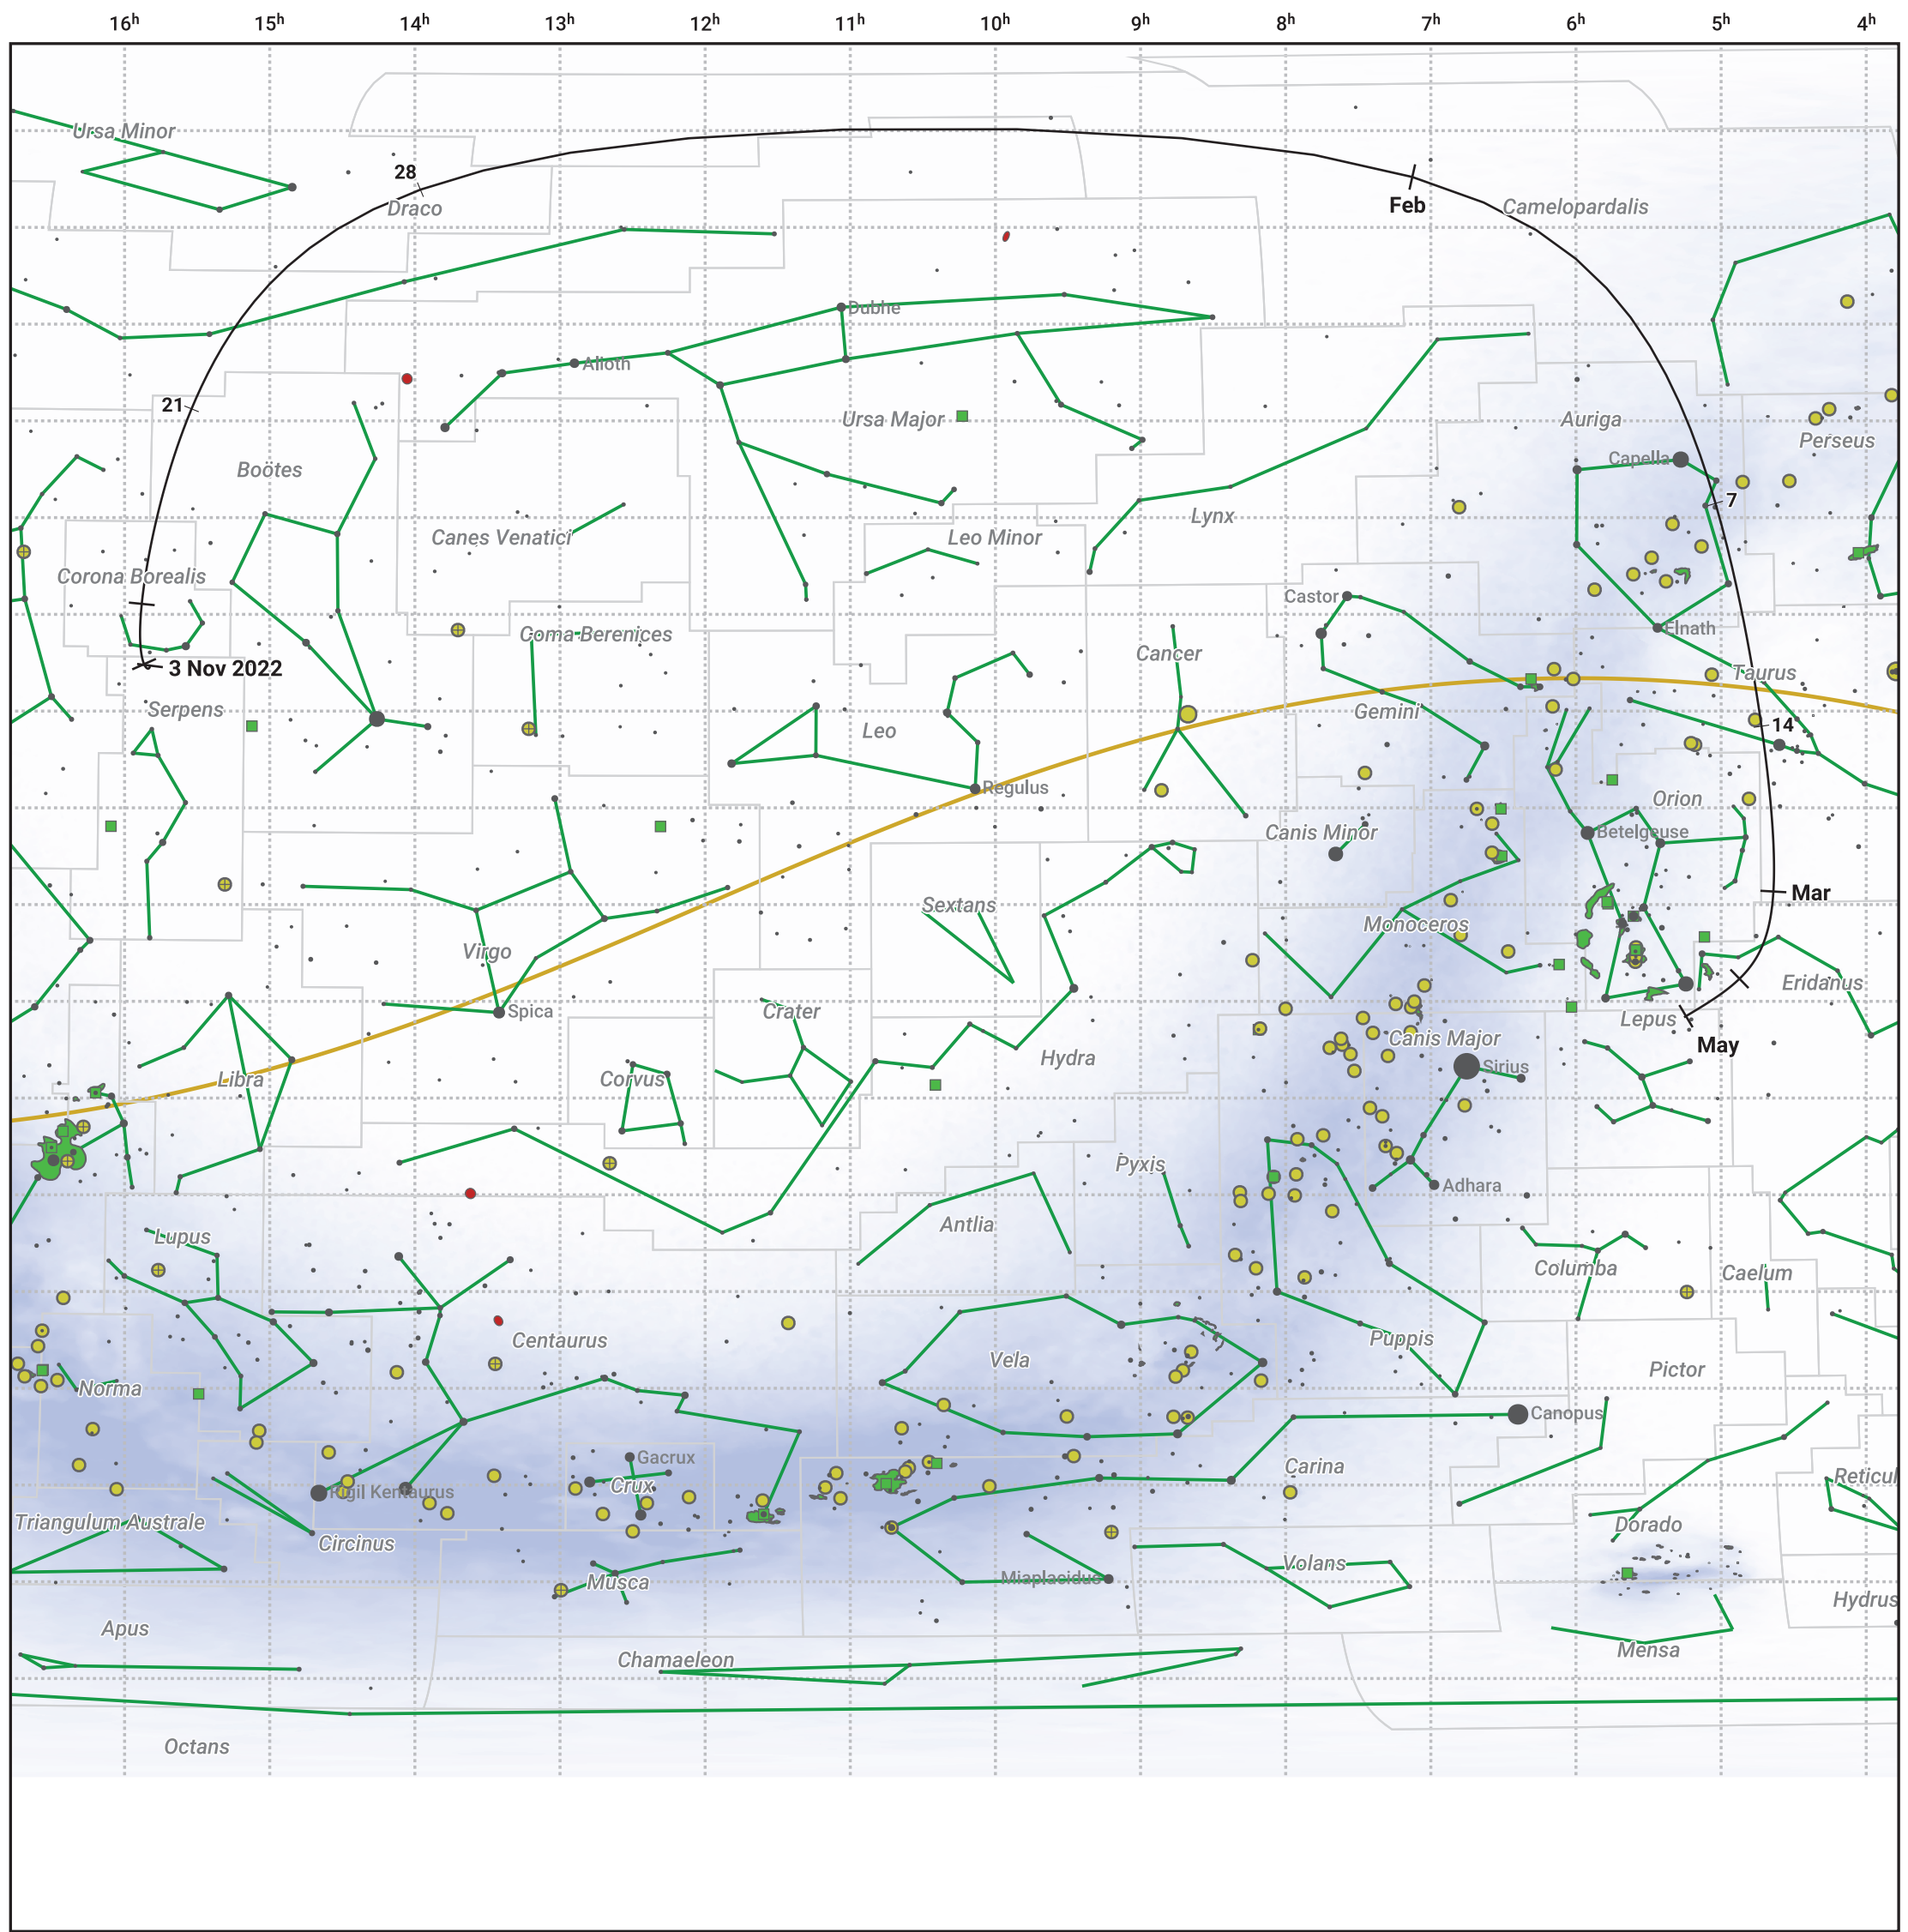

The path of C/2022 E3 (ZTF) starting on 3 Nov 2022

© Dominic Ford 2011–2024. Date markers placed at midnight UTC. Downloaded from <https://in-the-sky.org>

Magnitude scale: -5.0 -4.0 -3.0 -2.0 -1.0 -2.0

Ecliptic Plane

Galaxy Bright nebula Open cluster Globular cluster

Date	Mag
2022 Nov 28	9.3
2022 Dec 18	8.2
2023 Jan 1	7.4
2023 Jan 4	7.2
2023 Jan 17	6.1
2023 Jan 27	5.0
2023 Feb 14	6.1
2023 Feb 22	7.2
2023 Mar 1	7.9
2023 Mar 4	8.2
2023 Mar 17	9.2
2023 Apr 2	10.2
2023 Apr 22	11.3
2023 May 1	11.6