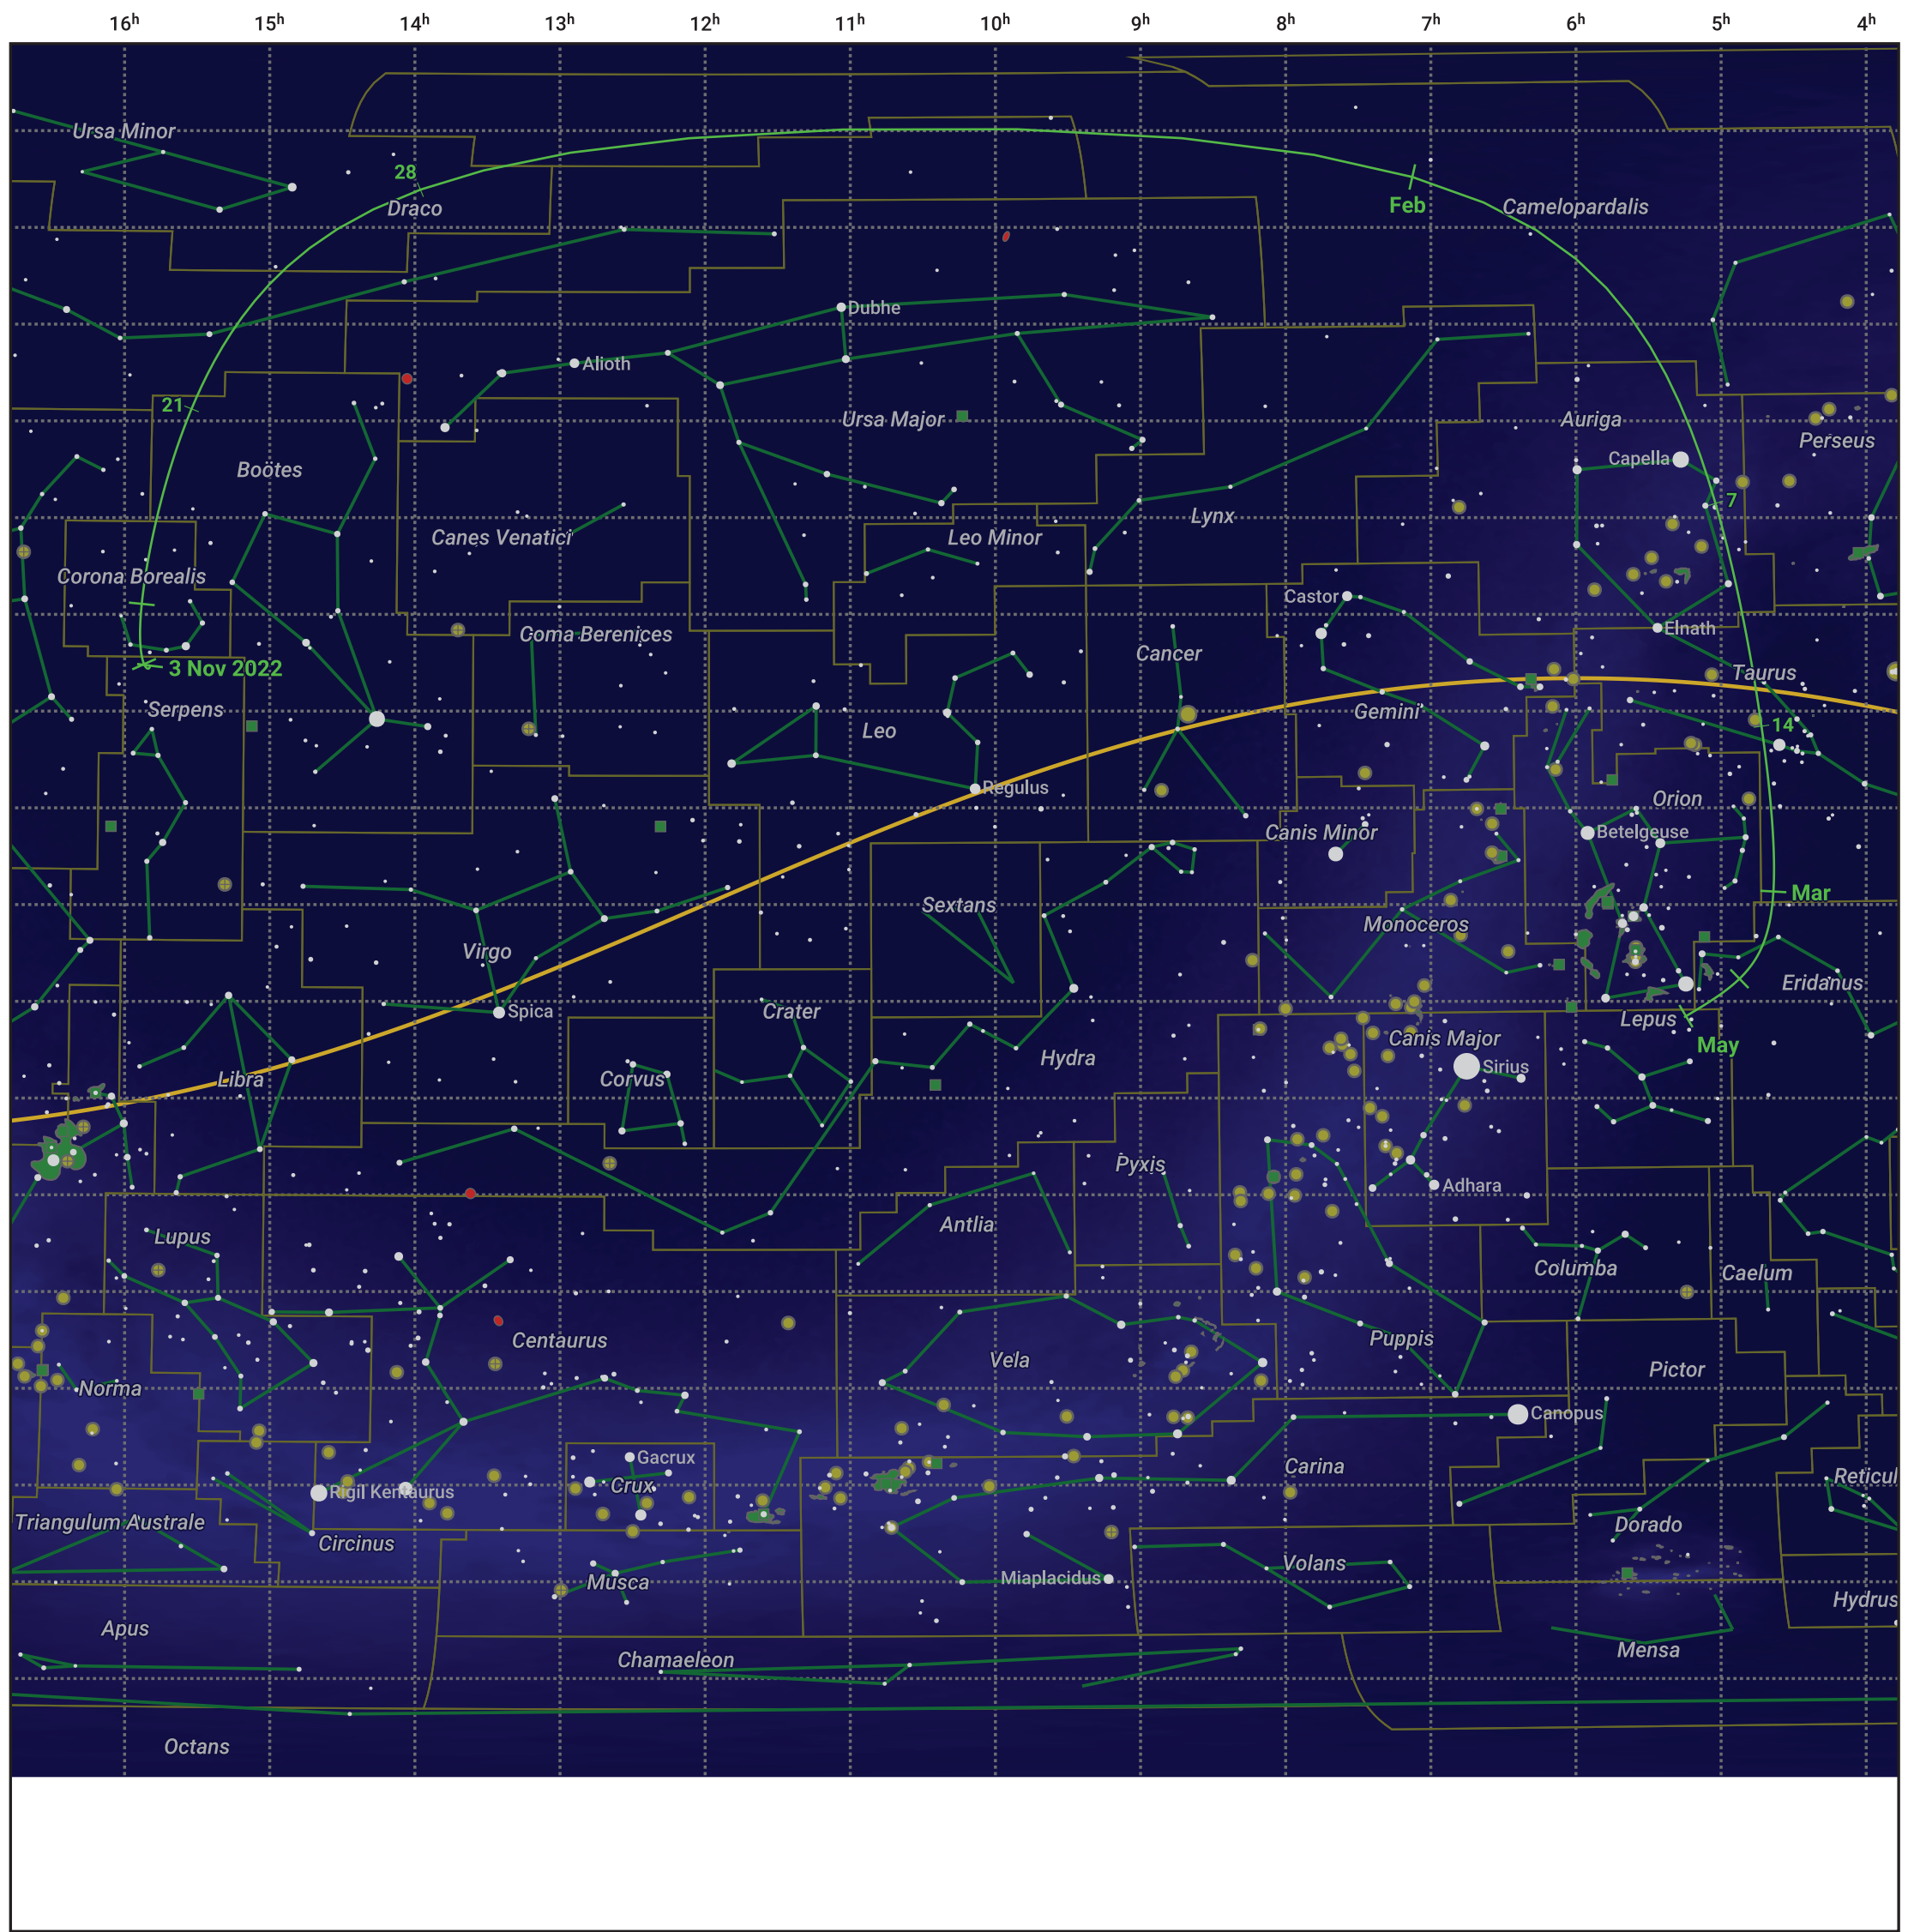

The path of C/2022 E3 (ZTF) starting on 3 Nov 2022

© Dominic Ford 2011–2024. Date markers placed at midnight UTC. Downloaded from <https://in-the-sky.org>

Magnitude scale: -5.0 -4.0 -3.0 -2.0 -1.0 -2.0

Ecliptic Plane

Galaxy Bright nebula Open cluster Globular cluster

Date	Mag
2022 Nov 28	9.3
2022 Dec 18	8.2
2023 Jan 1	7.4
2023 Jan 4	7.2
2023 Jan 17	6.1
2023 Jan 27	5.0
2023 Feb 14	6.1
2023 Feb 22	7.2
2023 Mar 1	7.9
2023 Mar 4	8.2
2023 Mar 17	9.2
2023 Apr 2	10.2
2023 Apr 22	11.3
2023 May 1	11.6