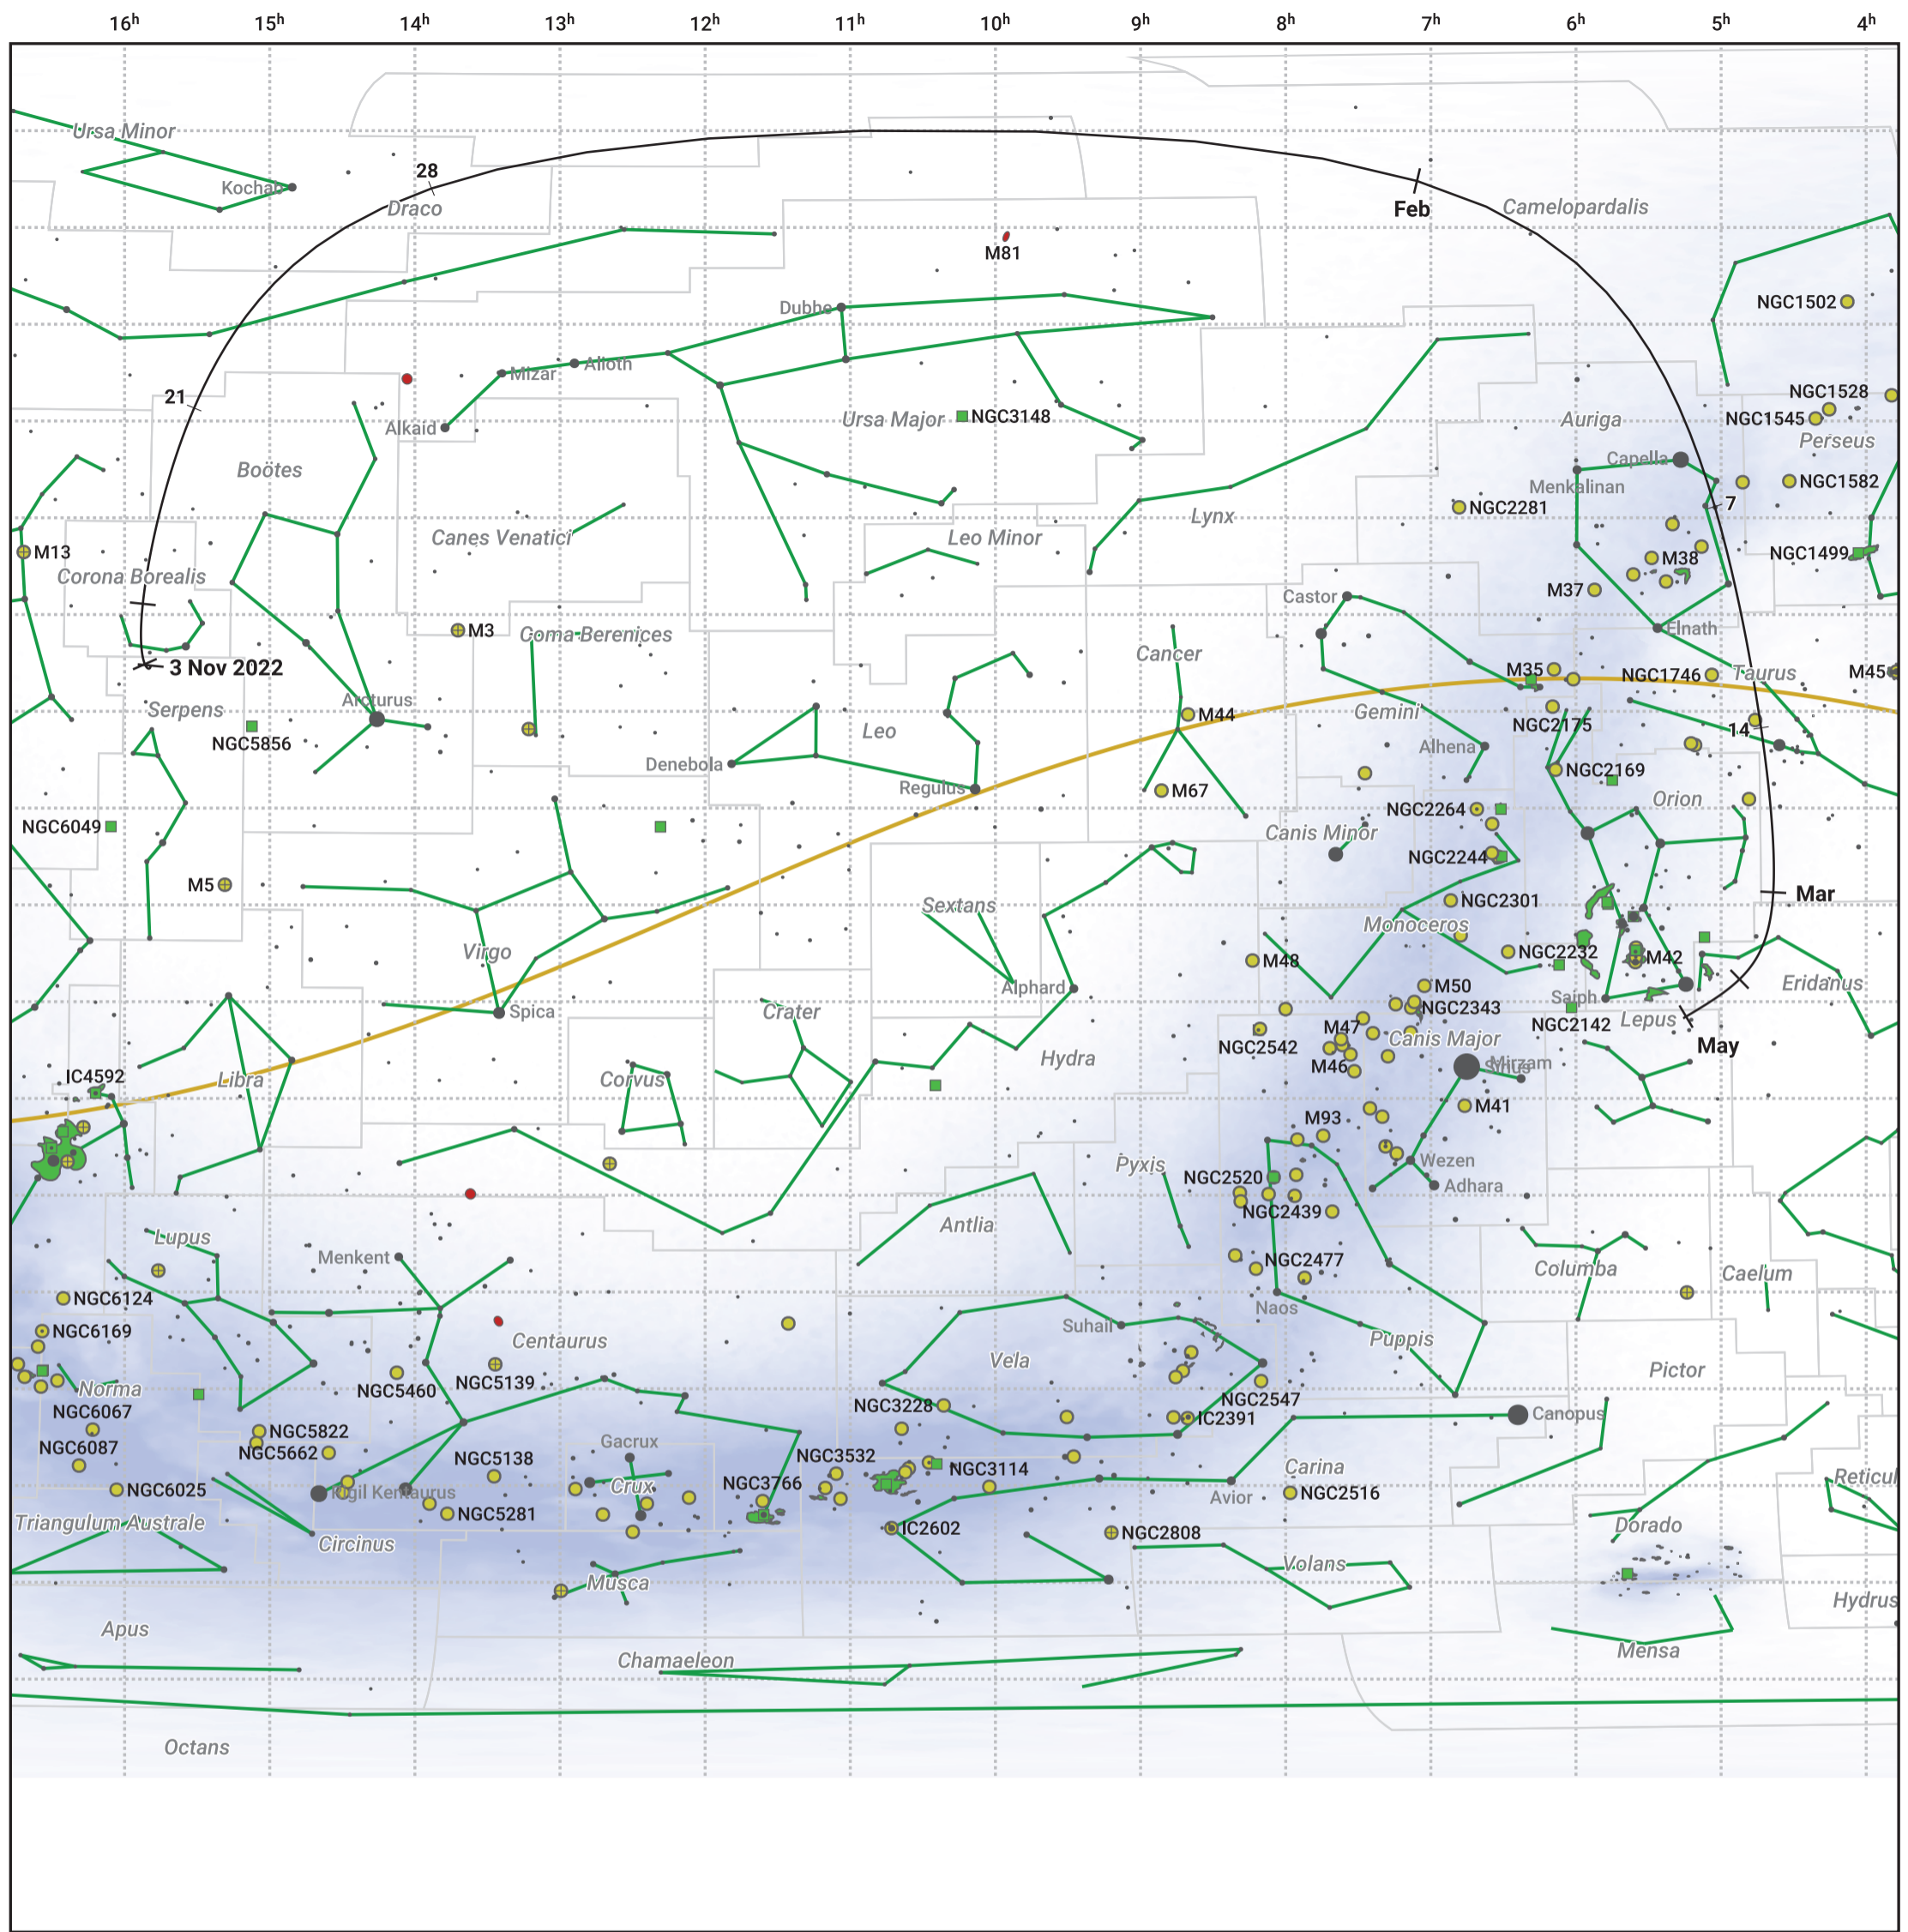

The path of C/2022 E3 (ZTF) starting on 3 Nov 2022

© Dominic Ford 2011–2024. Date markers placed at midnight UTC. Downloaded from <https://in-the-sky.org>

Magnitude scale: ● -5.0 ● -4.0 ● -3.0 ● -2.0 ● -1.0 ● -2.0

— Ecliptic Plane

● Galaxy ■ Bright nebula ● Open cluster ⊕ Globular cluster

Date	Mag
2022 Nov 28	9.3
2022 Dec 18	8.2
2023 Jan 1	7.4
2023 Jan 4	7.2
2023 Jan 17	6.1
2023 Jan 27	5.0
2023 Feb 13	6.0
2023 Feb 22	7.2
2023 Mar 1	7.9
2023 Mar 4	8.2
2023 Mar 17	9.2
2023 Apr 2	10.2
2023 Apr 22	11.3
2023 May 1	11.6