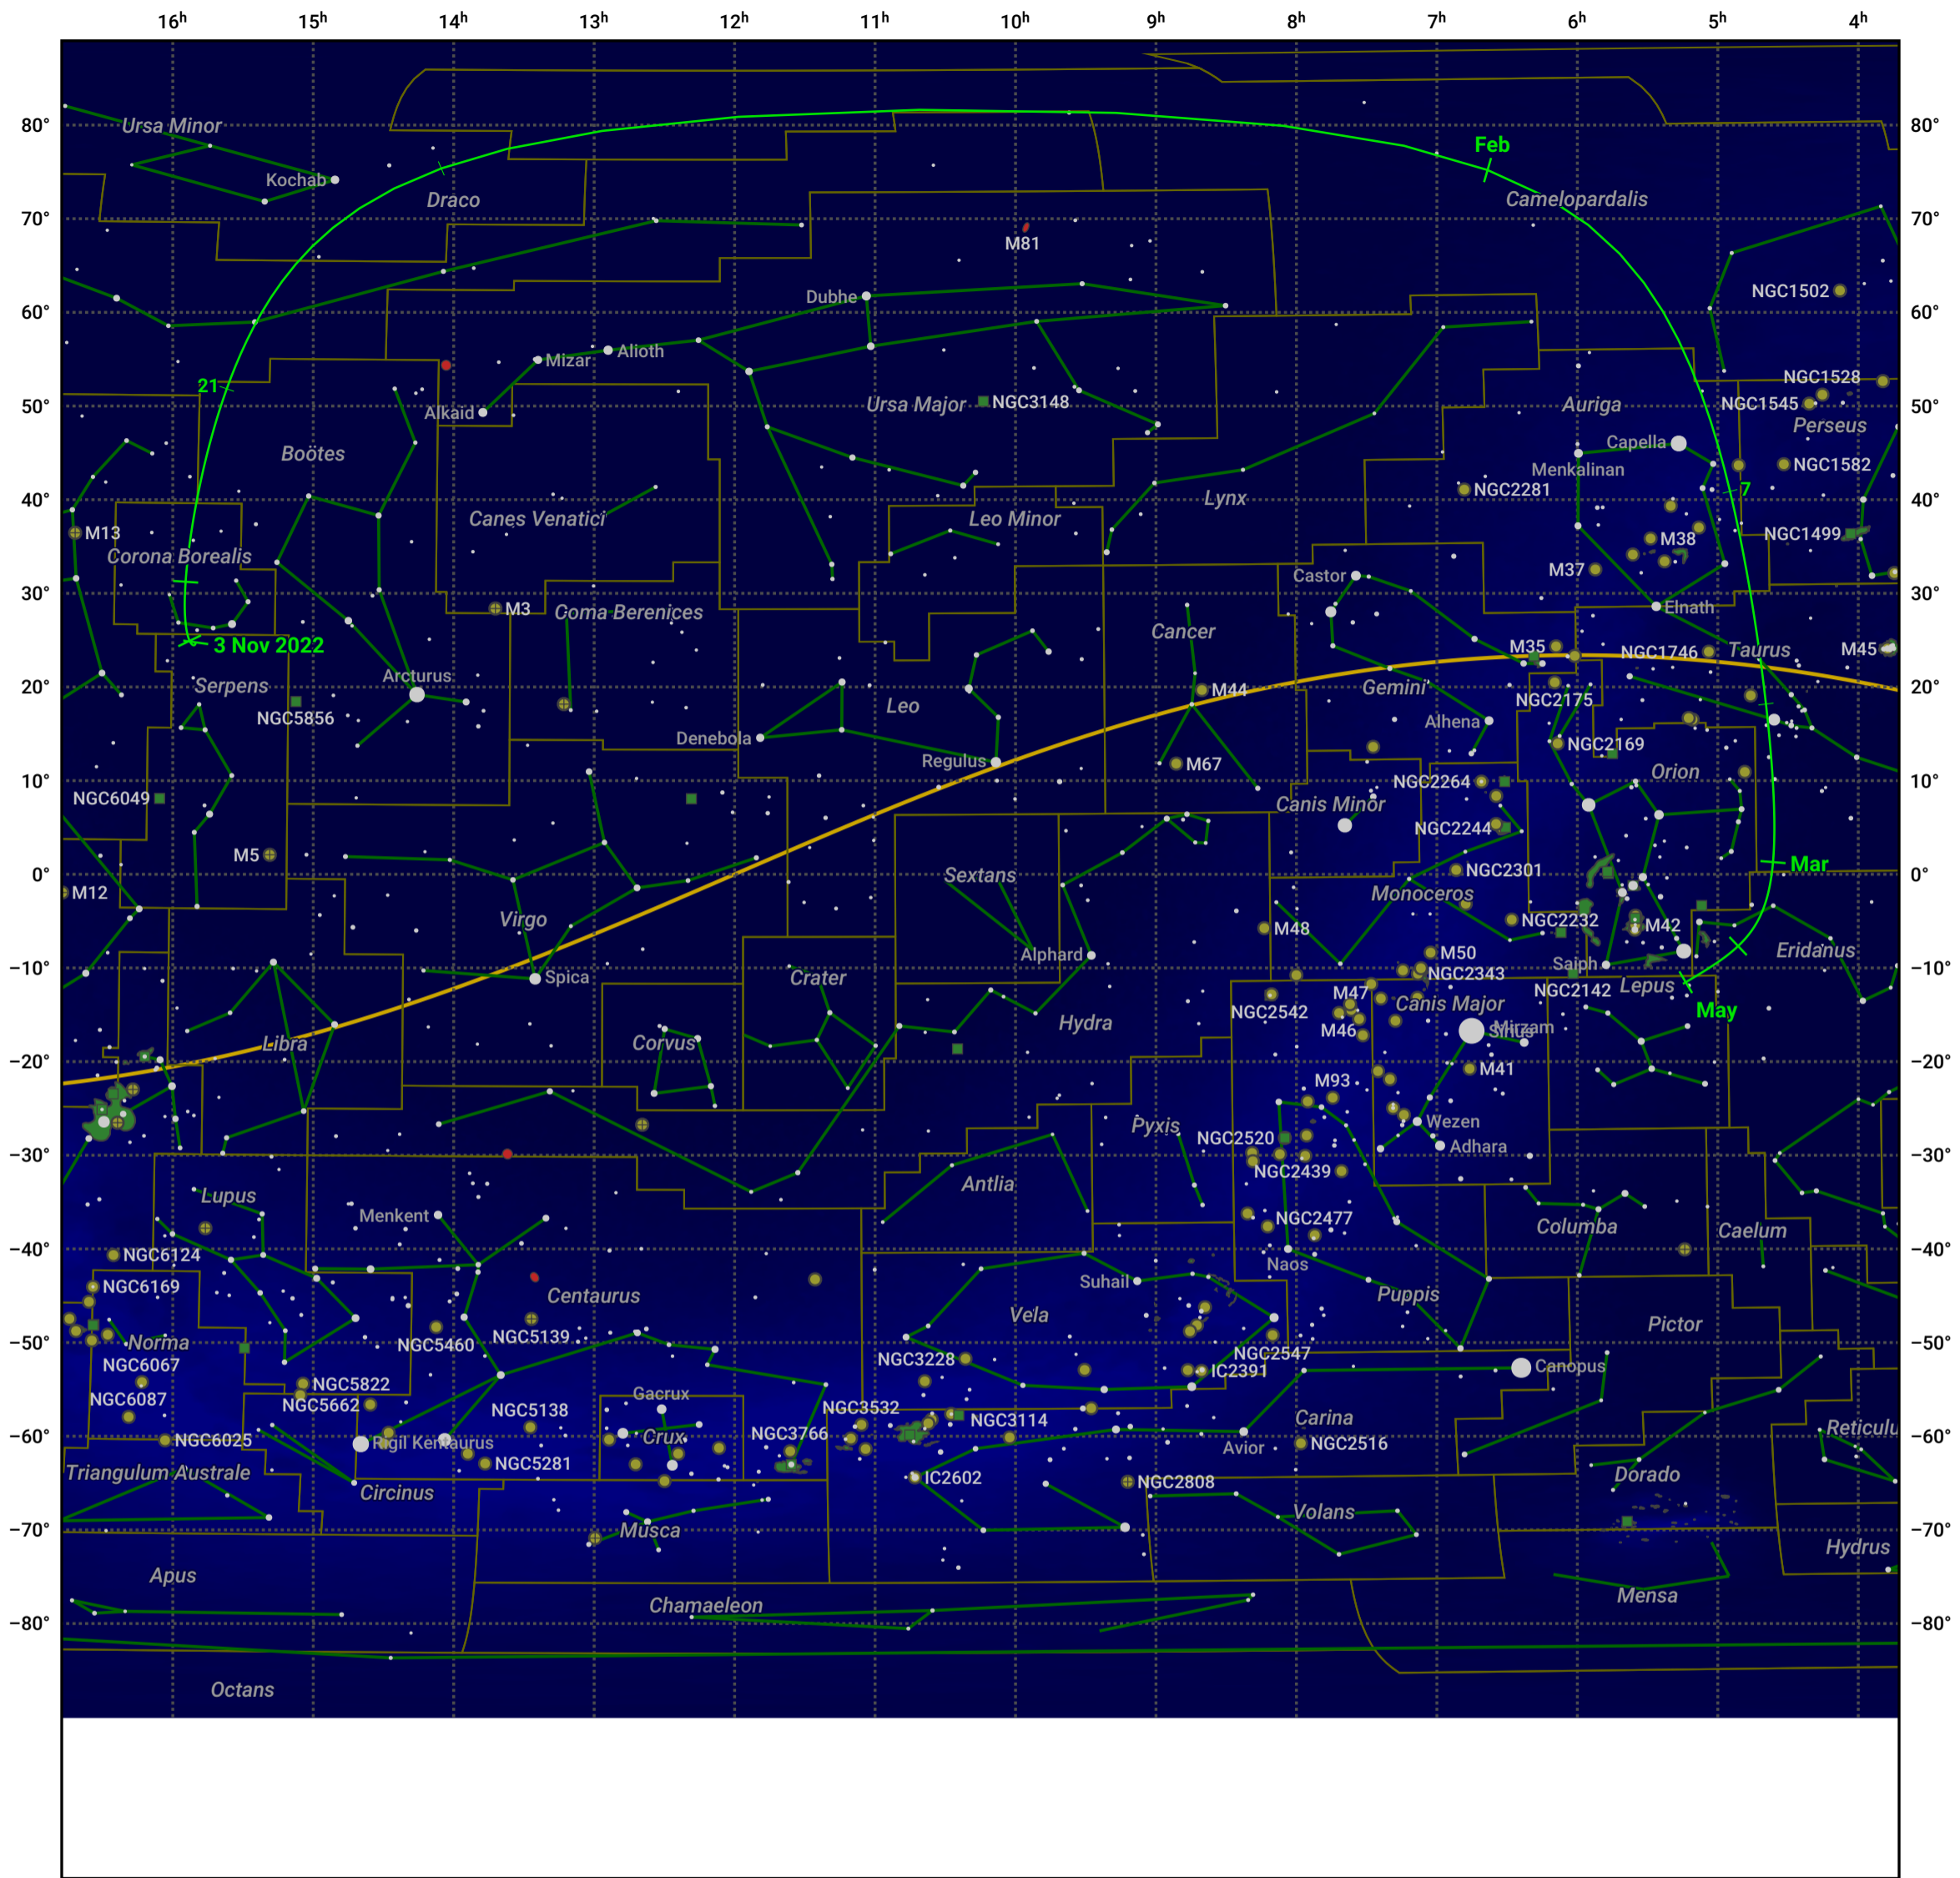

The path of C/2022 E3 (ZTF) starting on 3 Nov 2022

© Dominic Ford 2011–2024. Date markers placed at midnight UTC. Downloaded from <https://in-the-sky.org>

Magnitude scale: ● -5.0 ● -4.0 ● -3.0 ● -2.0 ● -1.0 ● 0.0 ● -1.0 ● -2.0

— Ecliptic Plane

● Galaxy ● Bright nebula ● Open cluster ● Globular cluster

Date	Mag
2022 Nov 28	9.3
2022 Dec 18	8.2
2023 Jan 1	7.4
2023 Jan 3	7.2
2023 Jan 16	6.2
2023 Jan 26	5.1
2023 Feb 14	6.1
2023 Feb 22	7.2
2023 Mar 1	7.9
2023 Mar 4	8.2
2023 Mar 17	9.2
2023 Apr 2	10.2
2023 Apr 22	11.3
2023 May 1	11.6