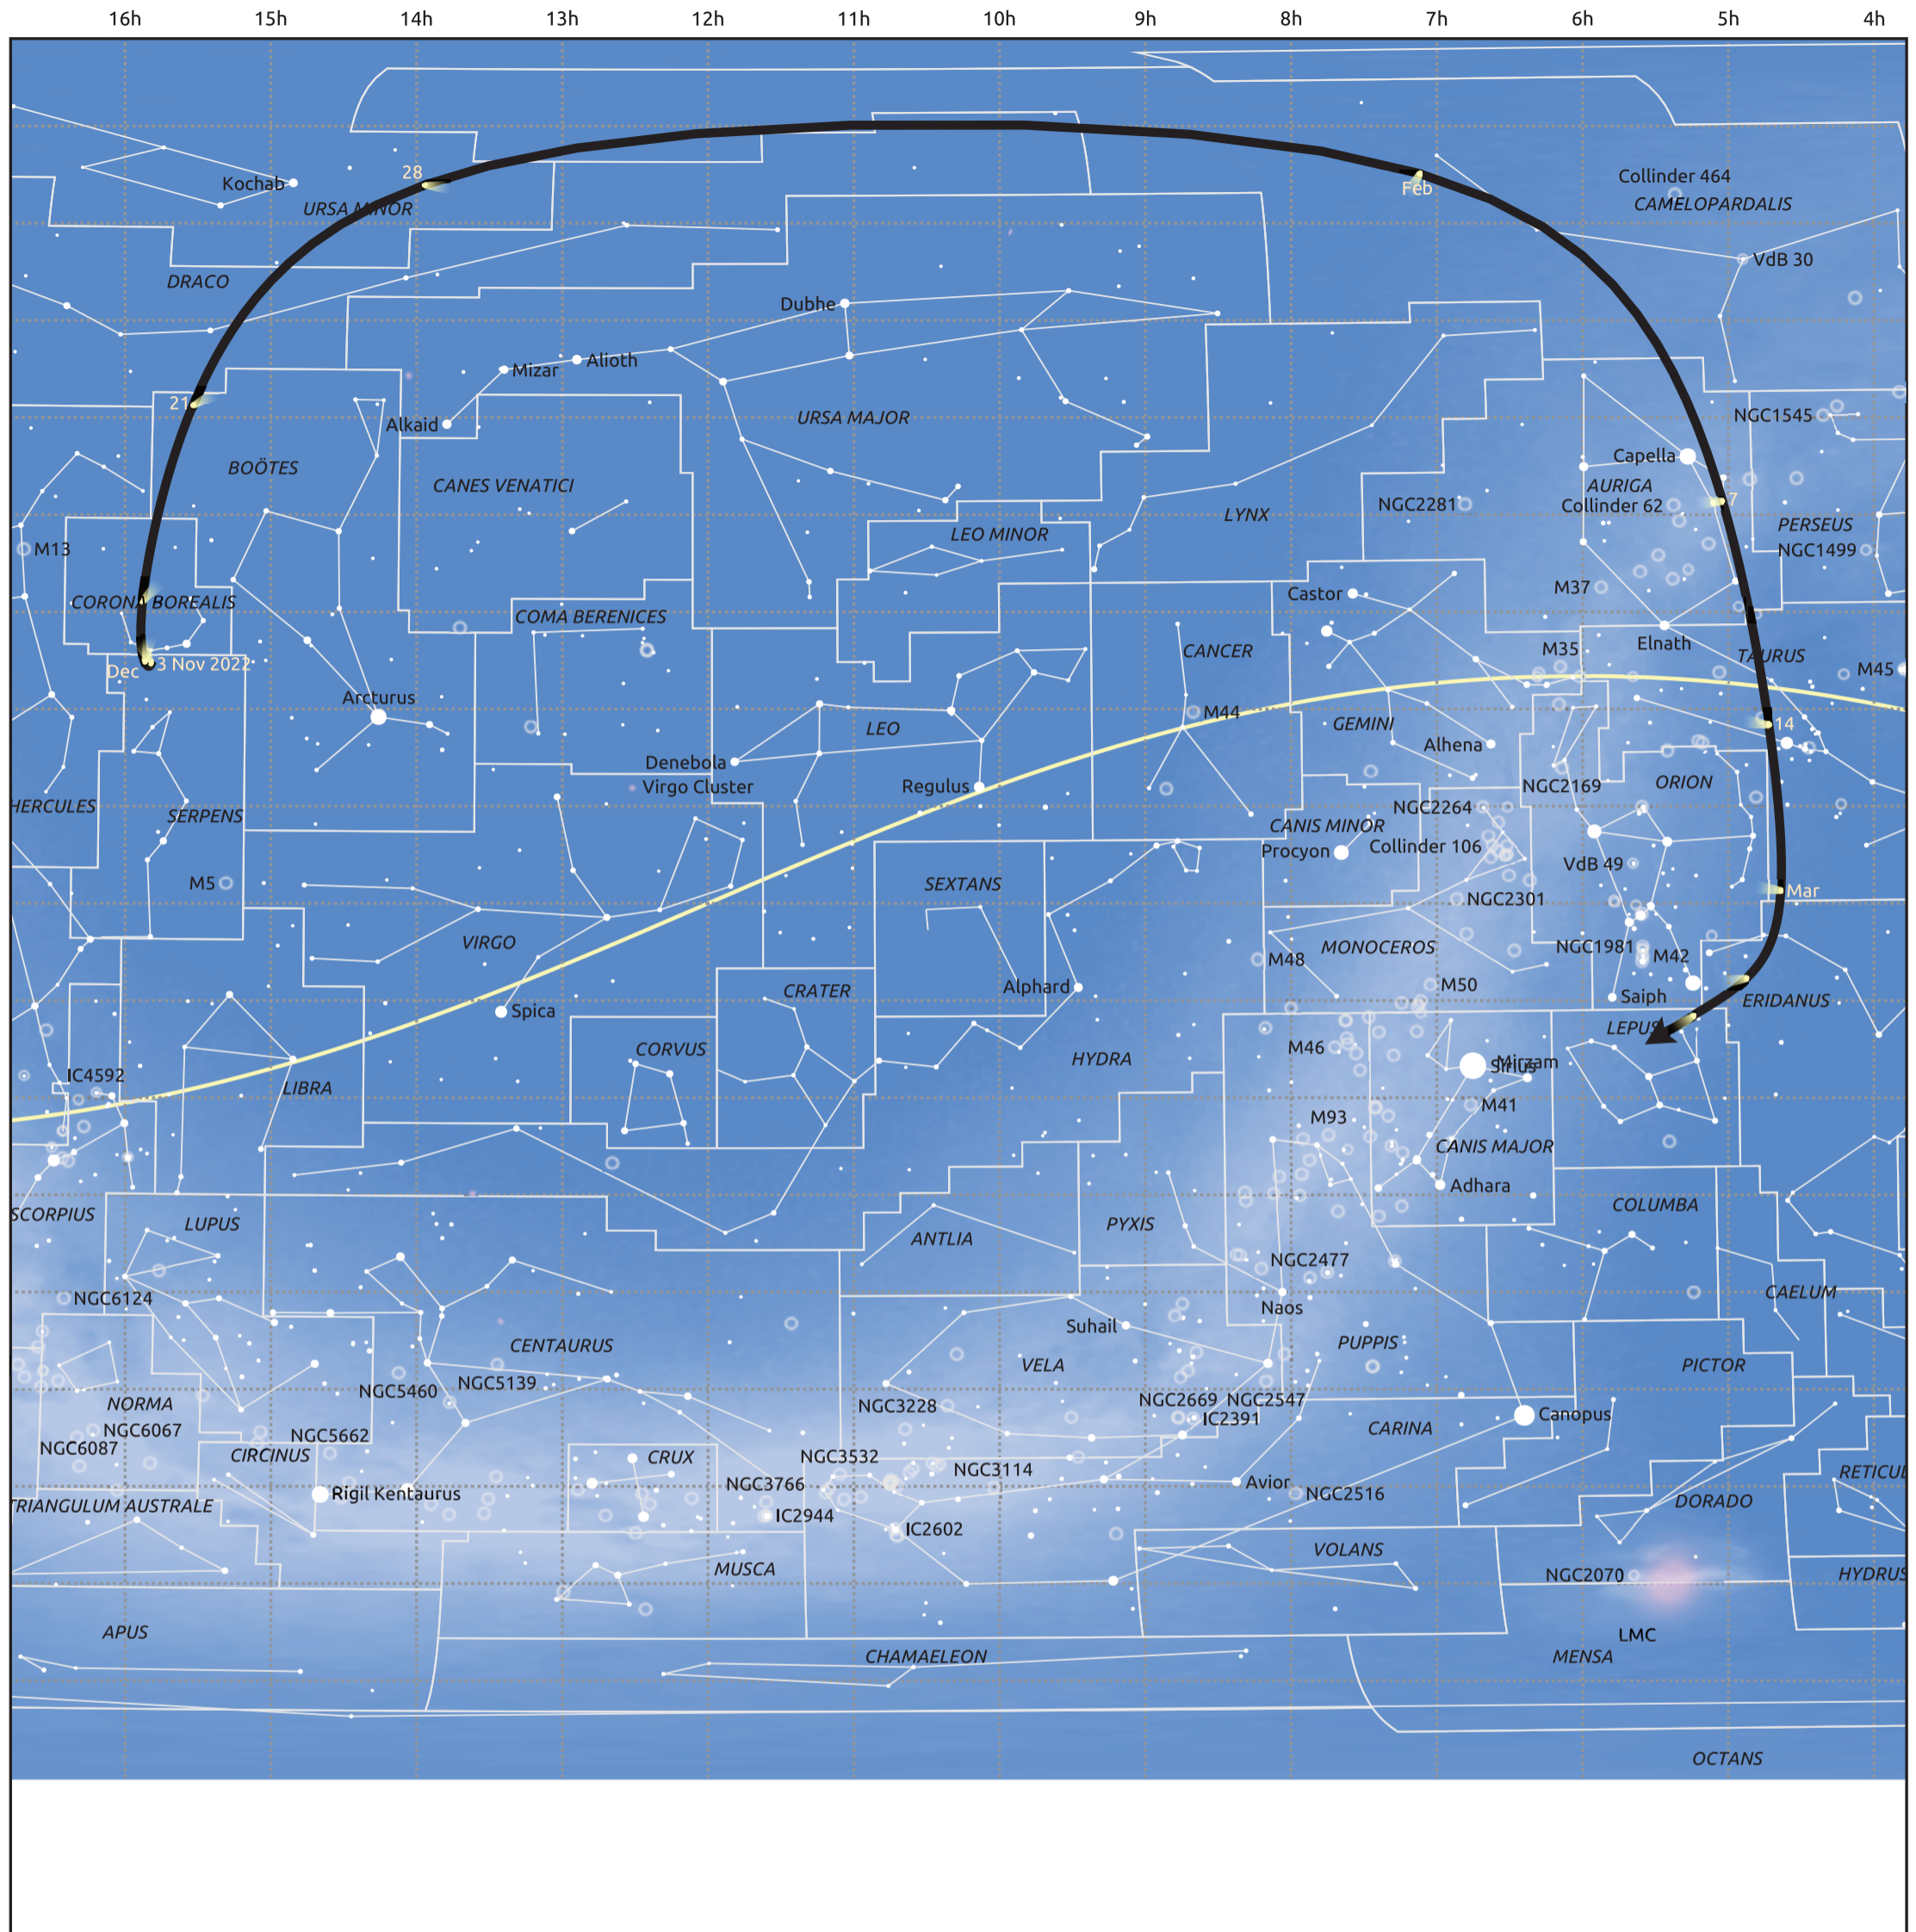

The path of C/2022 E3 (ZTF) starting on 3 Nov 2022

© Dominic Ford 2011–2025. Date markers placed at midnight UTC. Downloaded from <https://in-the-sky.org>

Magnitude scale: -5.0 -4.0 -3.0 -2.0 -1.0 0.0 -1.0 -2.0

— Ecliptic Plane

Galaxy Bright nebula Open cluster Globular cluster Planetary nebula

Date	Mag
2022 Nov 28	9.3
2022 Dec 18	8.2
2023 Jan 1	7.4
2023 Jan 4	7.2
2023 Jan 17	6.1
2023 Jan 27	5.0
2023 Feb 14	6.1
2023 Feb 22	7.2
2023 Mar 1	7.9
2023 Mar 4	8.2
2023 Mar 17	9.2
2023 Apr 2	10.2
2023 Apr 22	11.3
2023 May 1	11.6