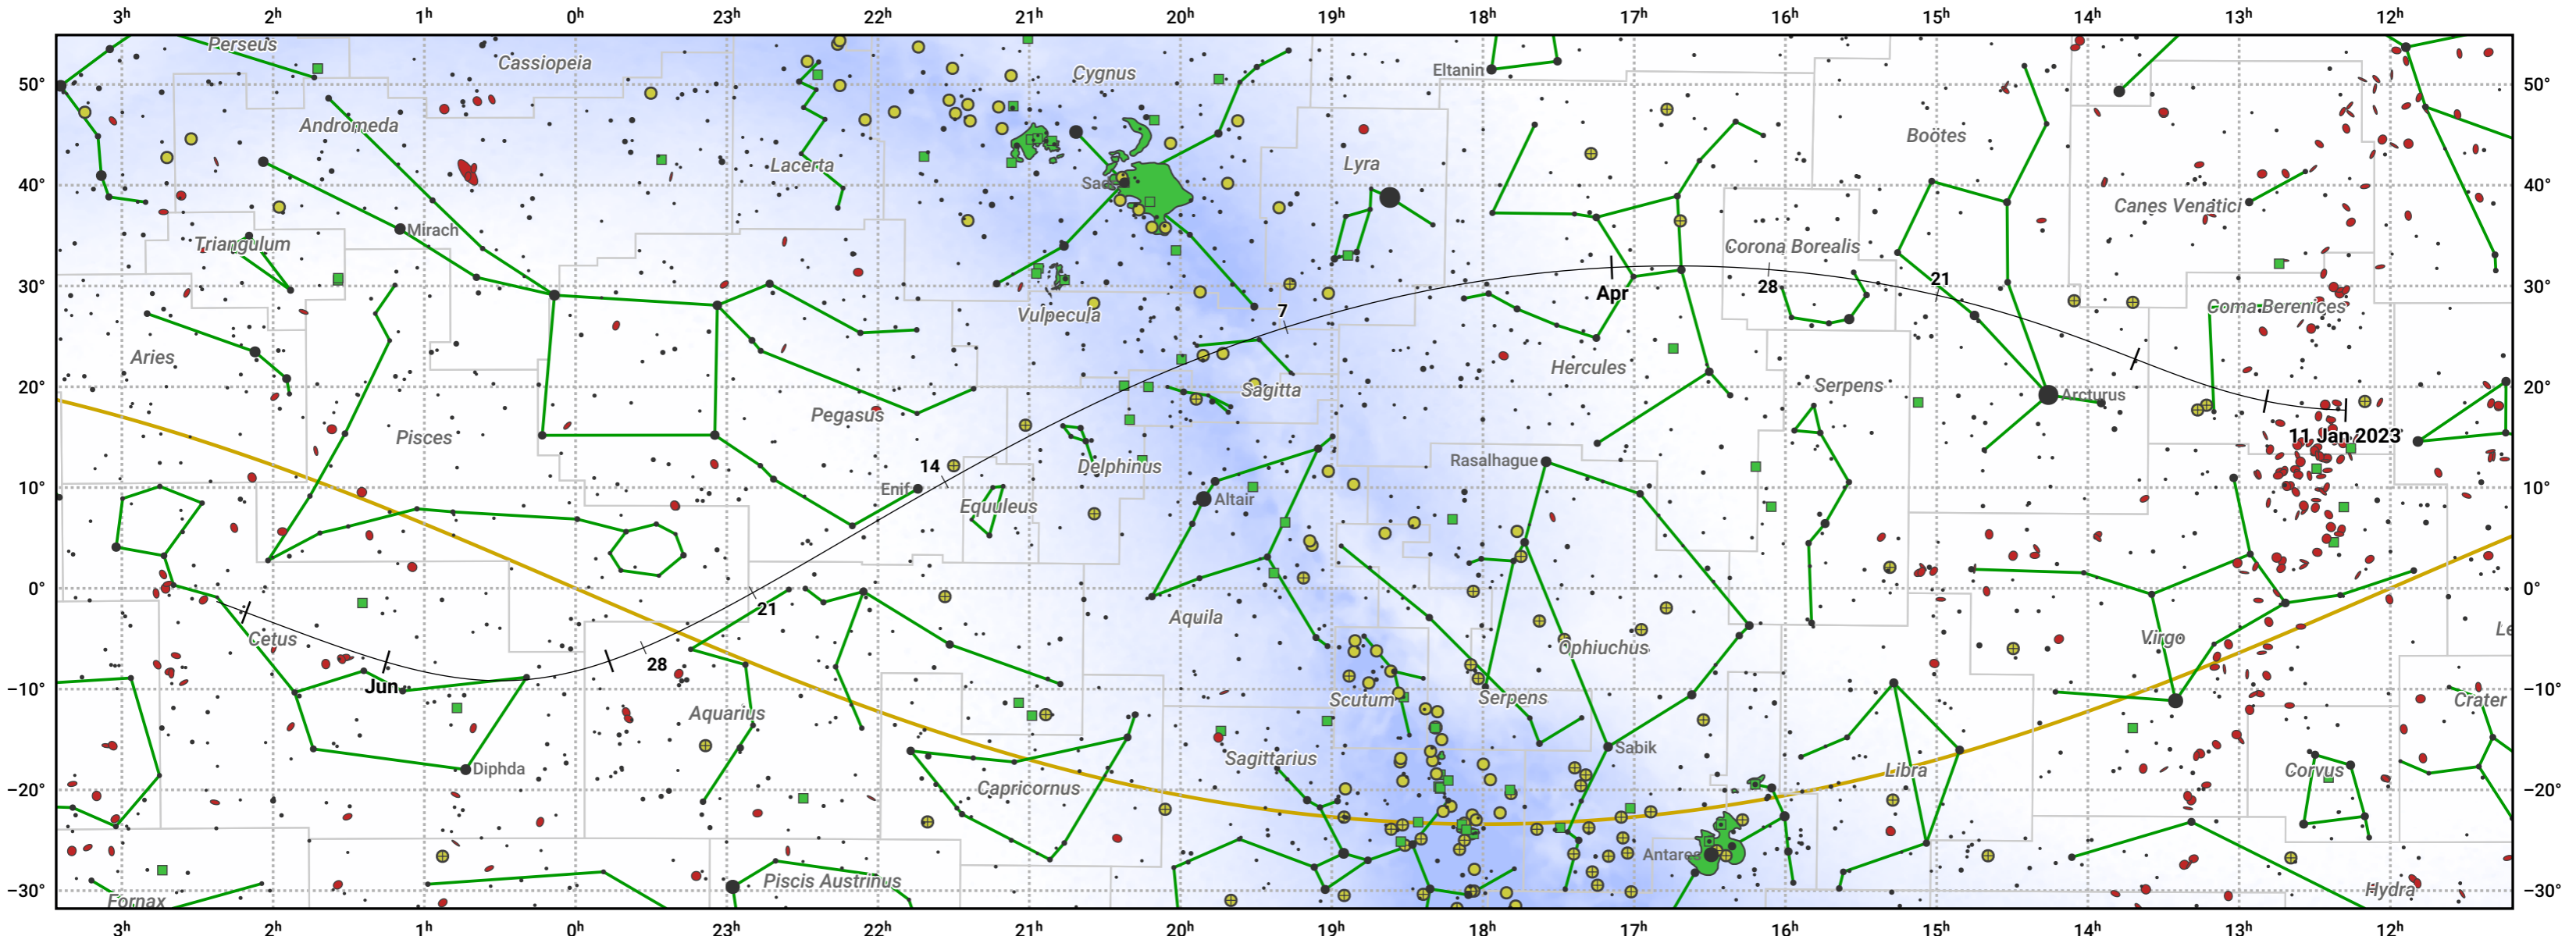

# The path of 364P/PANSTARRS starting on 11 Jan 2023

© Dominic Ford 2011–2024. Date markers placed at midnight UTC. Downloaded from <https://in-the-sky.org>

Magnitude scale: • 6.0 • 5.0 • 4.0 • 3.0 • 2.0 • 1.0 • 0.0

— Ecliptic Plane

● Galaxy    ■ Bright nebula    ● Open cluster    ⊕ Globular cluster

Date	Mag
2023 Jan 25	19.8
2023 Feb 6	18.7
2023 Feb 17	17.7
2023 Feb 27	16.6
2023 Mar 1	16.3
2023 Mar 8	15.5
2023 Mar 16	14.4
2023 Mar 23	13.3
2023 Mar 29	12.3
2023 Apr 5	11.2
2023 May 1	11.6
2023 May 14	12.2
2023 May 29	13.2
2023 Jun 10	14.3
2023 Jun 22	15.3
2023 Jul 1	16.1
2023 Jul 5	16.4