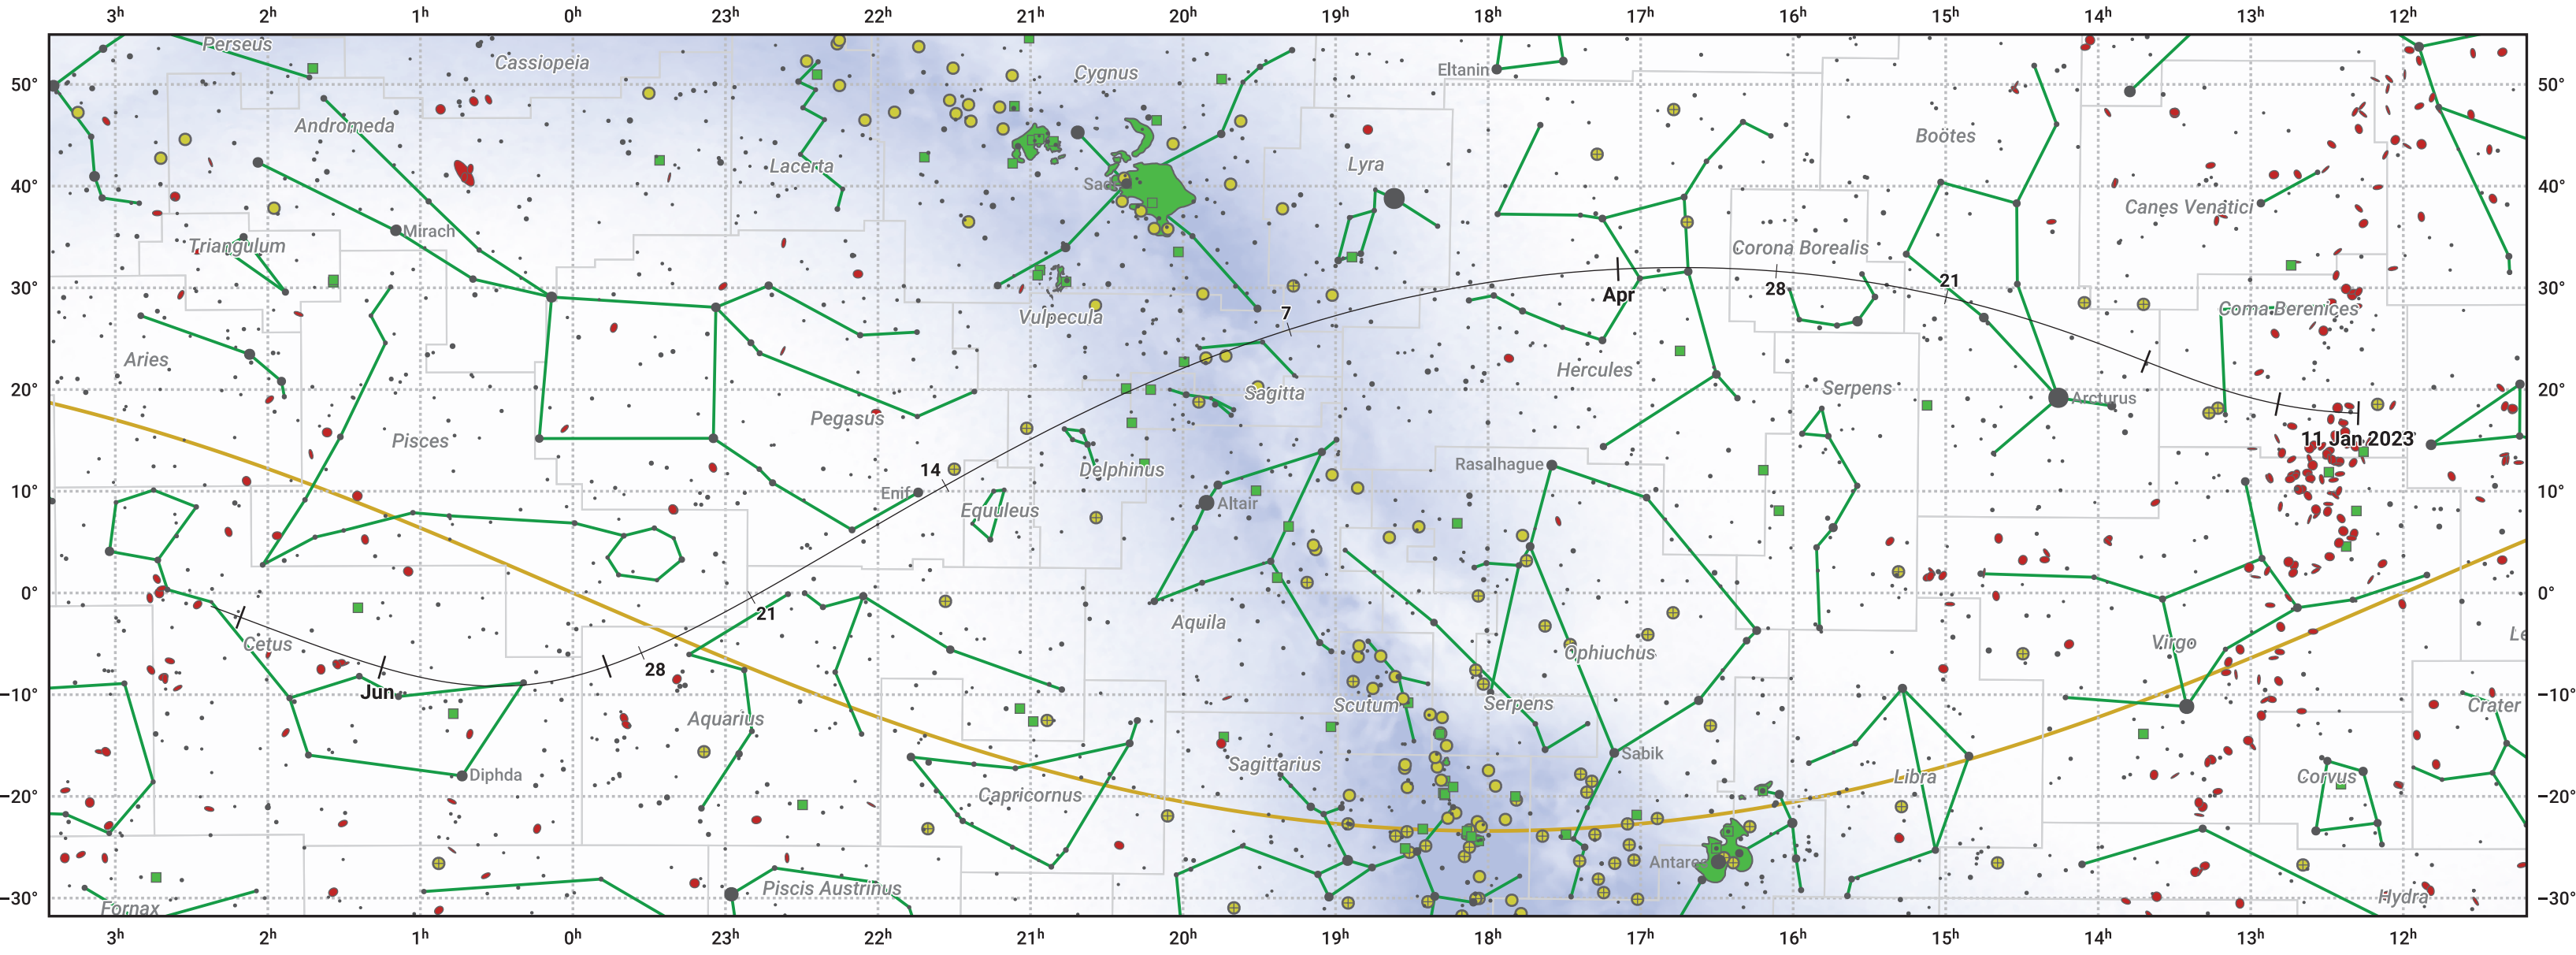

The path of 364P/PANSTARRS starting on 11 Jan 2023

© Dominic Ford 2011–2024. Date markers placed at midnight UTC. Downloaded from <https://in-the-sky.org>

Magnitude scale: · 6.0 · 5.0 · 4.0 · 3.0 · 2.0 · 1.0 · 0.0

— Ecliptic Plane

Galaxy Bright nebula Open cluster Globular cluster

Date	Mag
2023 Jan 25	19.8
2023 Feb 6	18.7
2023 Feb 17	17.7
2023 Feb 27	16.6
2023 Mar 1	16.3
2023 Mar 8	15.5
2023 Mar 16	14.4
2023 Mar 23	13.3
2023 Mar 29	12.3
2023 Apr 5	11.2
2023 May 1	11.6
2023 May 14	12.2
2023 May 29	13.2
2023 Jun 10	14.3
2023 Jun 22	15.3
2023 Jul 1	16.1
2023 Jul 5	16.4