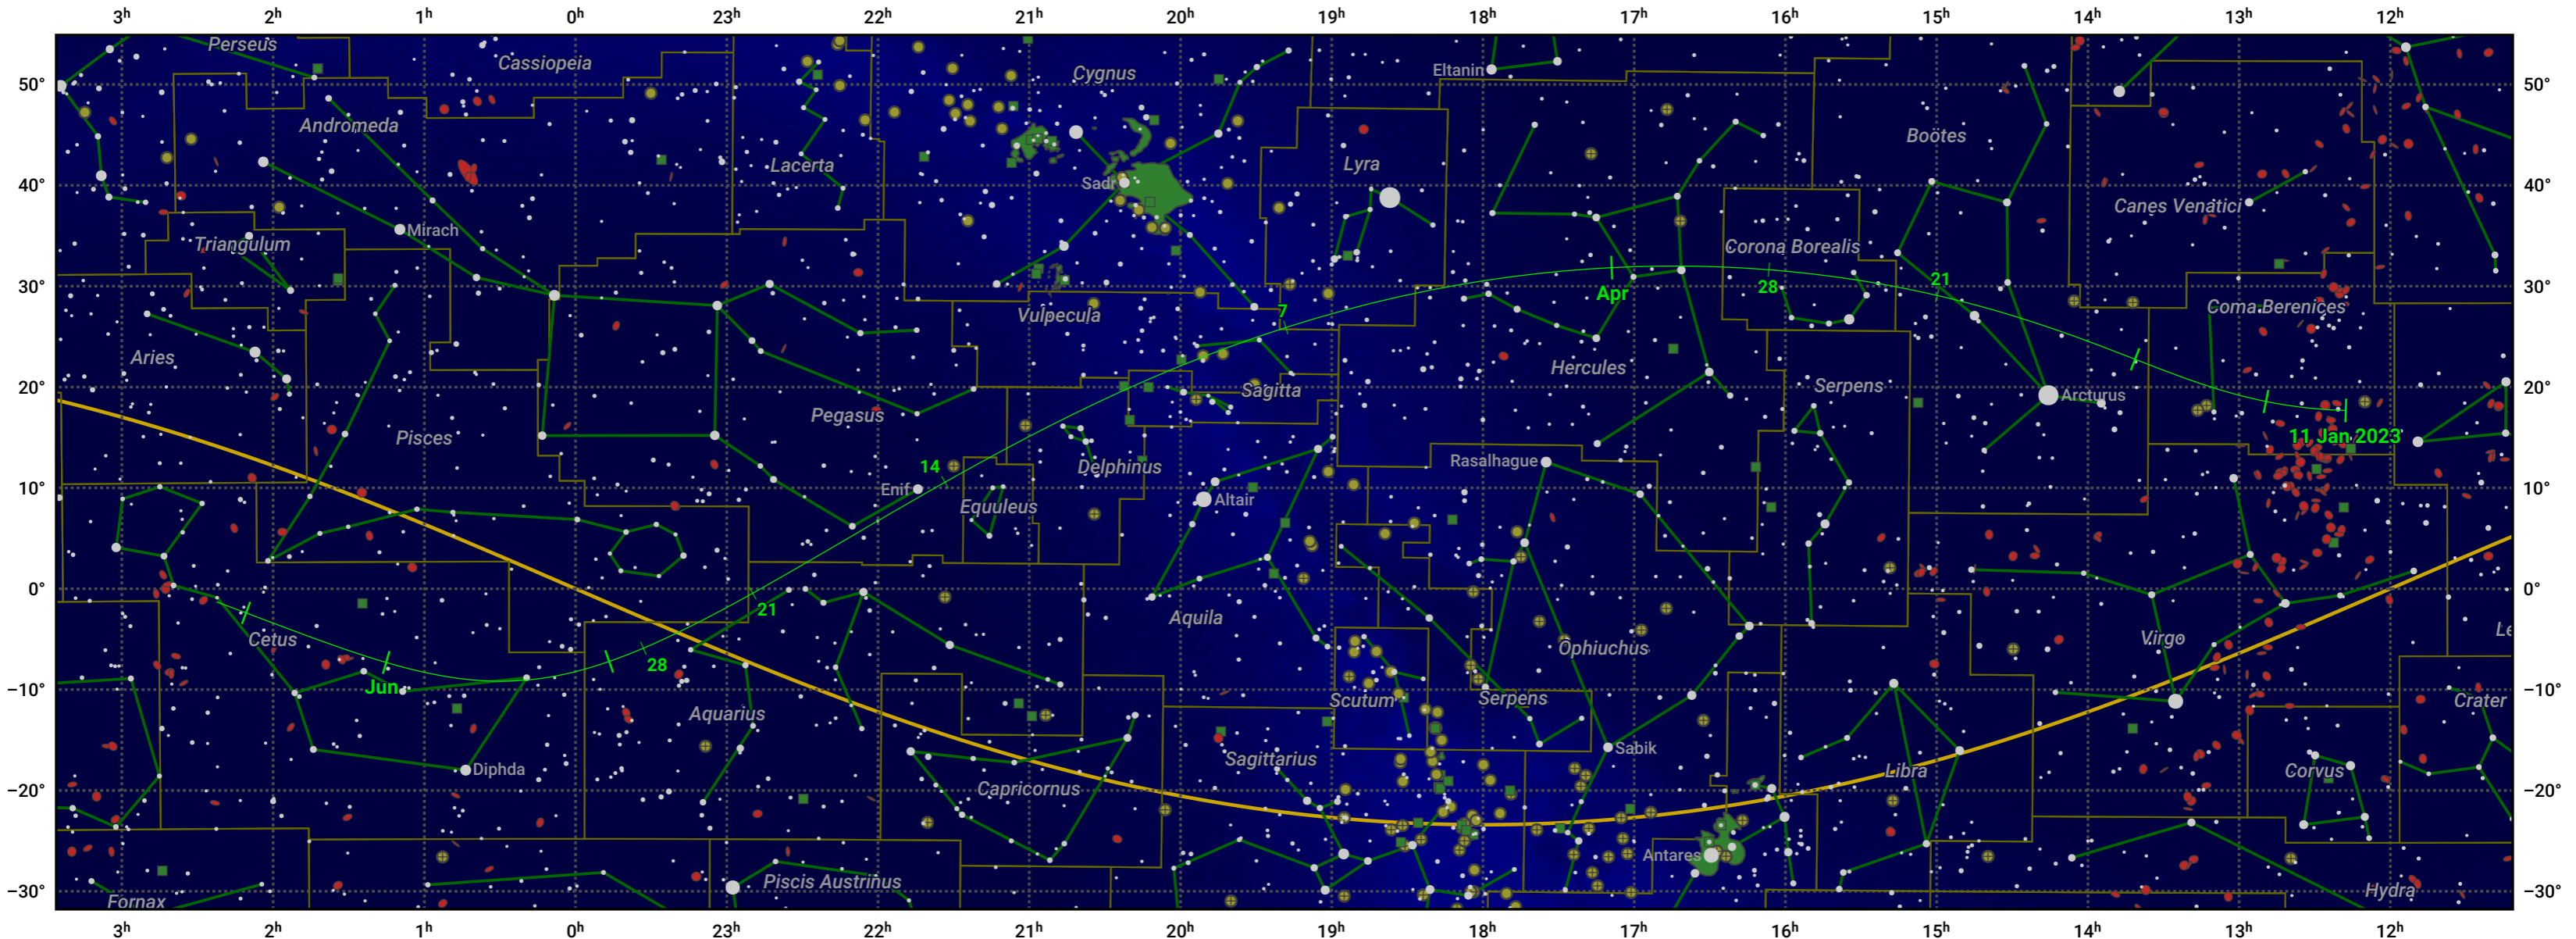

The path of 364P/PANSTARRS starting on 11 Jan 2023

© Dominic Ford 2011–2024. Date markers placed at midnight UTC. Downloaded from <https://in-the-sky.org>

Magnitude scale: • 6.0 • 5.0 • 4.0 • 3.0 • 2.0 • 1.0 • 0.0

— Ecliptic Plane

● Galaxy
 ■ Bright nebula
 ● Open cluster
 ⊕ Globular cluster

Date	Mag
2023 Jan 25	19.8
2023 Feb 6	18.7
2023 Feb 17	17.7
2023 Feb 27	16.6
2023 Mar 1	16.3
2023 Mar 8	15.5
2023 Mar 16	14.4
2023 Mar 23	13.3
2023 Mar 29	12.3
2023 Apr 5	11.2
2023 May 1	11.6
2023 May 14	12.2
2023 May 29	13.2
2023 Jun 10	14.3
2023 Jun 22	15.3
2023 Jul 1	16.1
2023 Jul 5	16.4