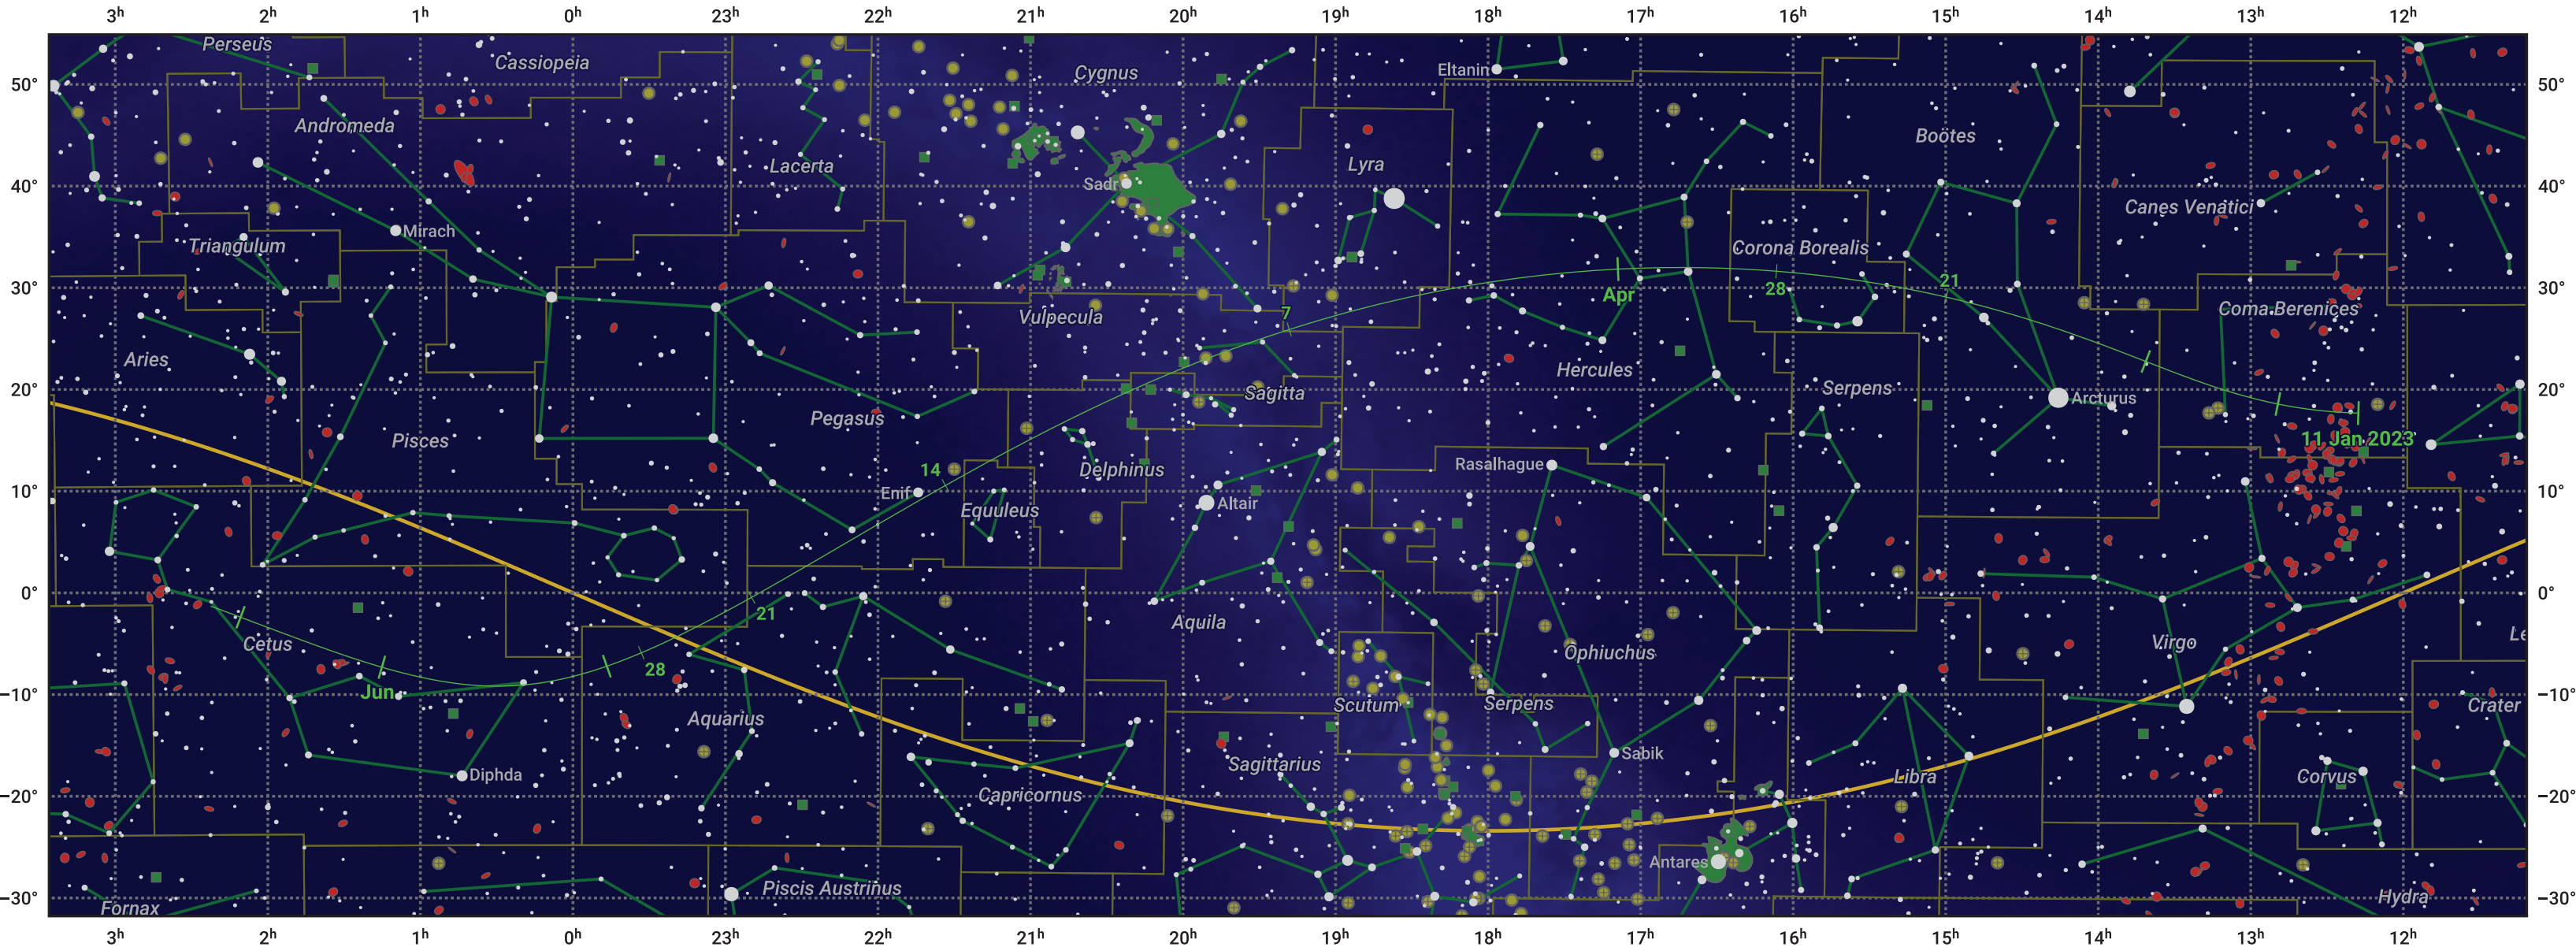

The path of 364P/PANSTARRS starting on 11 Jan 2023

© Dominic Ford 2011–2024. Date markers placed at midnight UTC. Downloaded from <https://in-the-sky.org>

Magnitude scale: ● 6.0 ● 5.0 ● 4.0 ● 3.0 ● 2.0 ● 1.0 ● 0.0

— Ecliptic Plane

● Galaxy ■ Bright nebula ● Open cluster ● Globular cluster

Date	Mag
2023 Jan 25	19.8
2023 Feb 6	18.7
2023 Feb 17	17.7
2023 Feb 27	16.6
2023 Mar 1	16.3
2023 Mar 8	15.5
2023 Mar 16	14.4
2023 Mar 23	13.3
2023 Mar 29	12.3
2023 Apr 5	11.2
2023 May 1	11.6
2023 May 14	12.2
2023 May 29	13.2
2023 Jun 10	14.3
2023 Jun 22	15.3
2023 Jul 1	16.1
2023 Jul 5	16.4