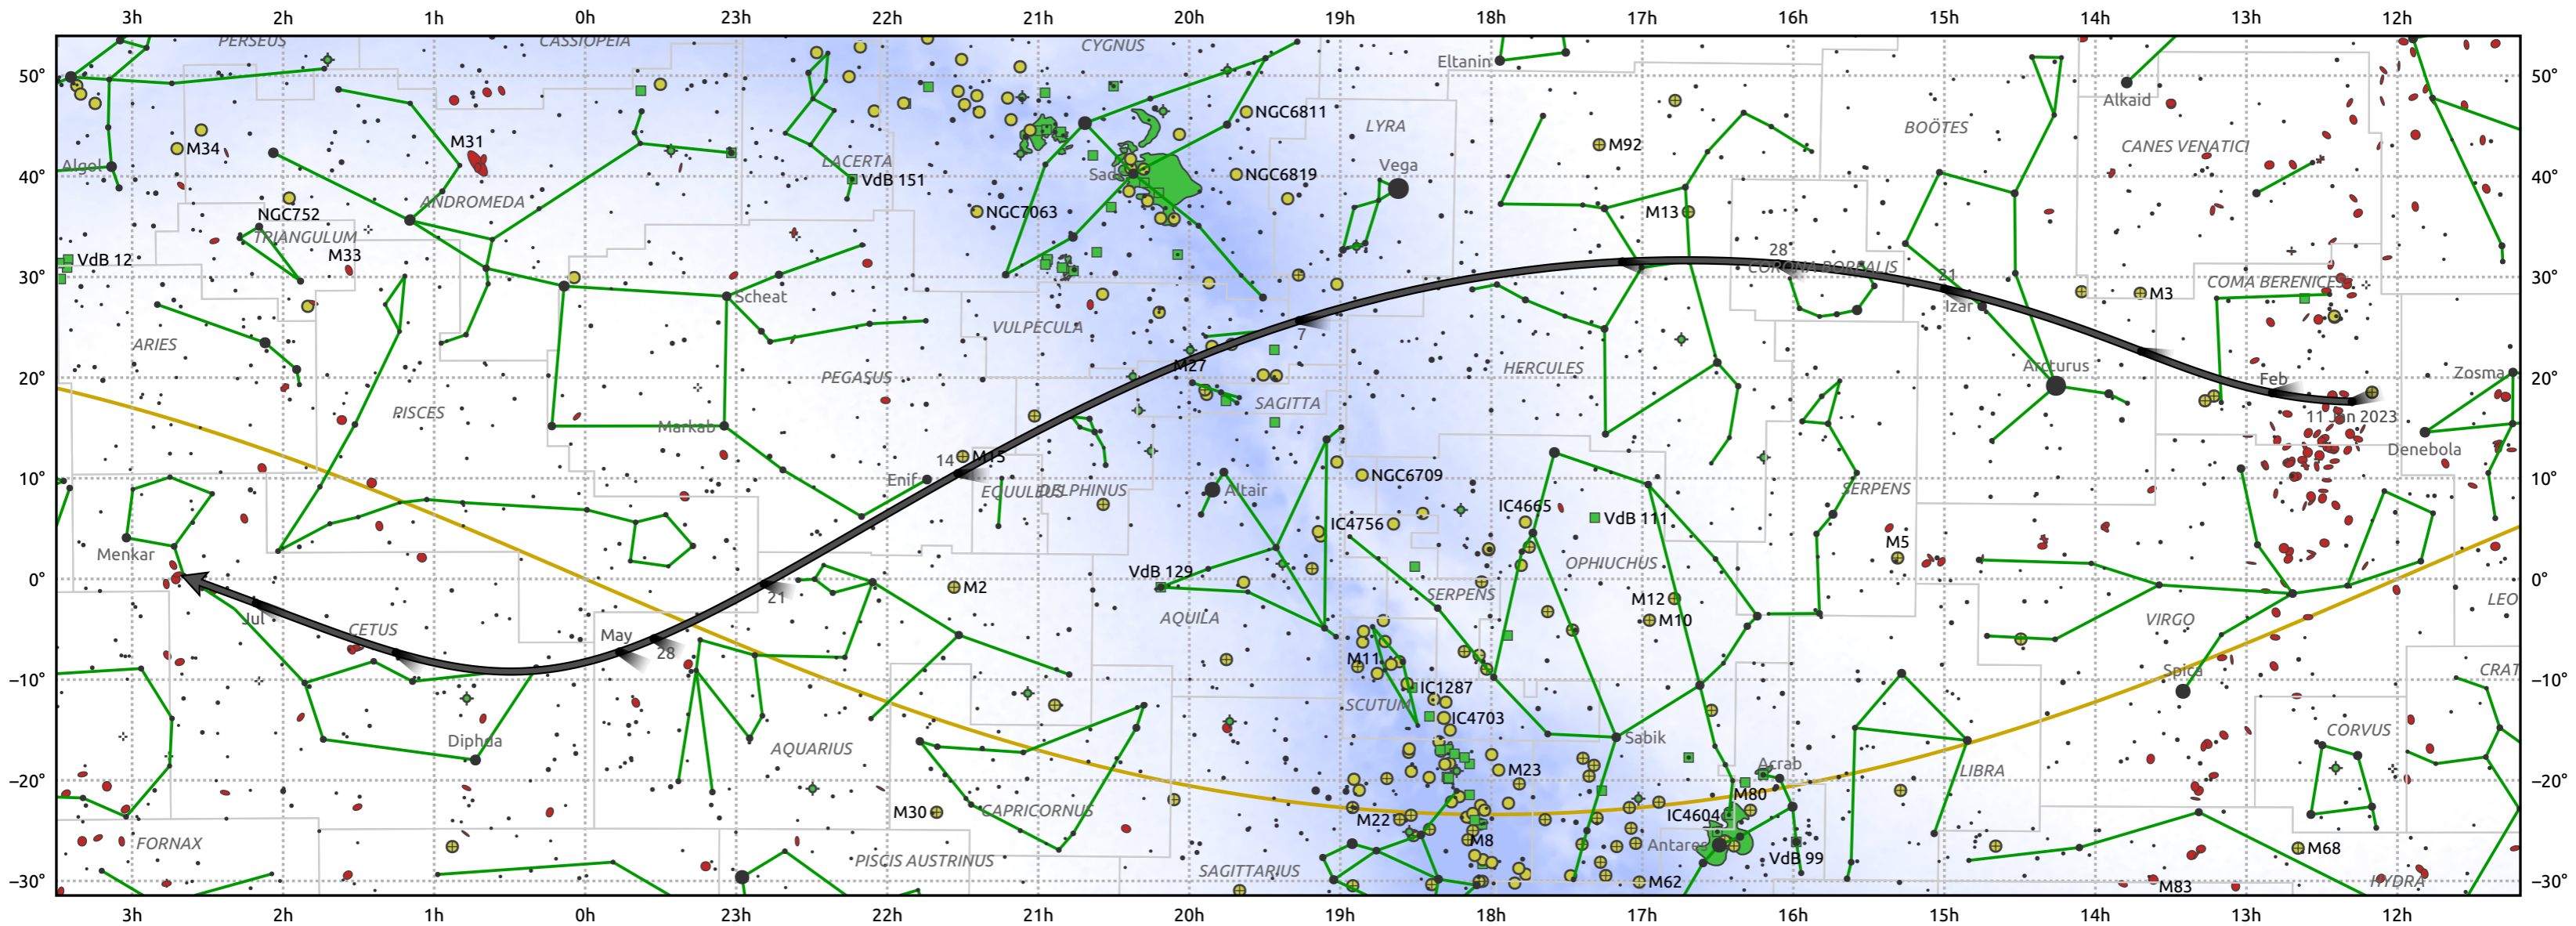

The path of 364P/PANSTARRS starting on 11 Jan 2023

© Dominic Ford 2011–2025. Date markers placed at midnight UTC. Downloaded from <https://in-the-sky.org>

Magnitude scale: • 6.0 • 5.0 • 4.0 • 3.0 • 2.0 • 1.0 • 0.0

— Ecliptic Plane

● Galaxy ■ Bright nebula ● Open cluster ⊕ Globular cluster ⊕ Planetary nebula

Date	Mag
2023 Jan 25	19.8
2023 Feb 6	18.8
2023 Feb 17	17.7
2023 Feb 27	16.6
2023 Mar 1	16.4
2023 Mar 8	15.5
2023 Mar 16	14.4
2023 Mar 23	13.3
2023 Mar 29	12.3
2023 Apr 5	11.2
2023 May 1	11.6
2023 May 15	12.2
2023 May 30	13.3
2023 Jun 11	14.3
2023 Jun 23	15.4
2023 Jul 1	16.1
2023 Jul 6	16.5