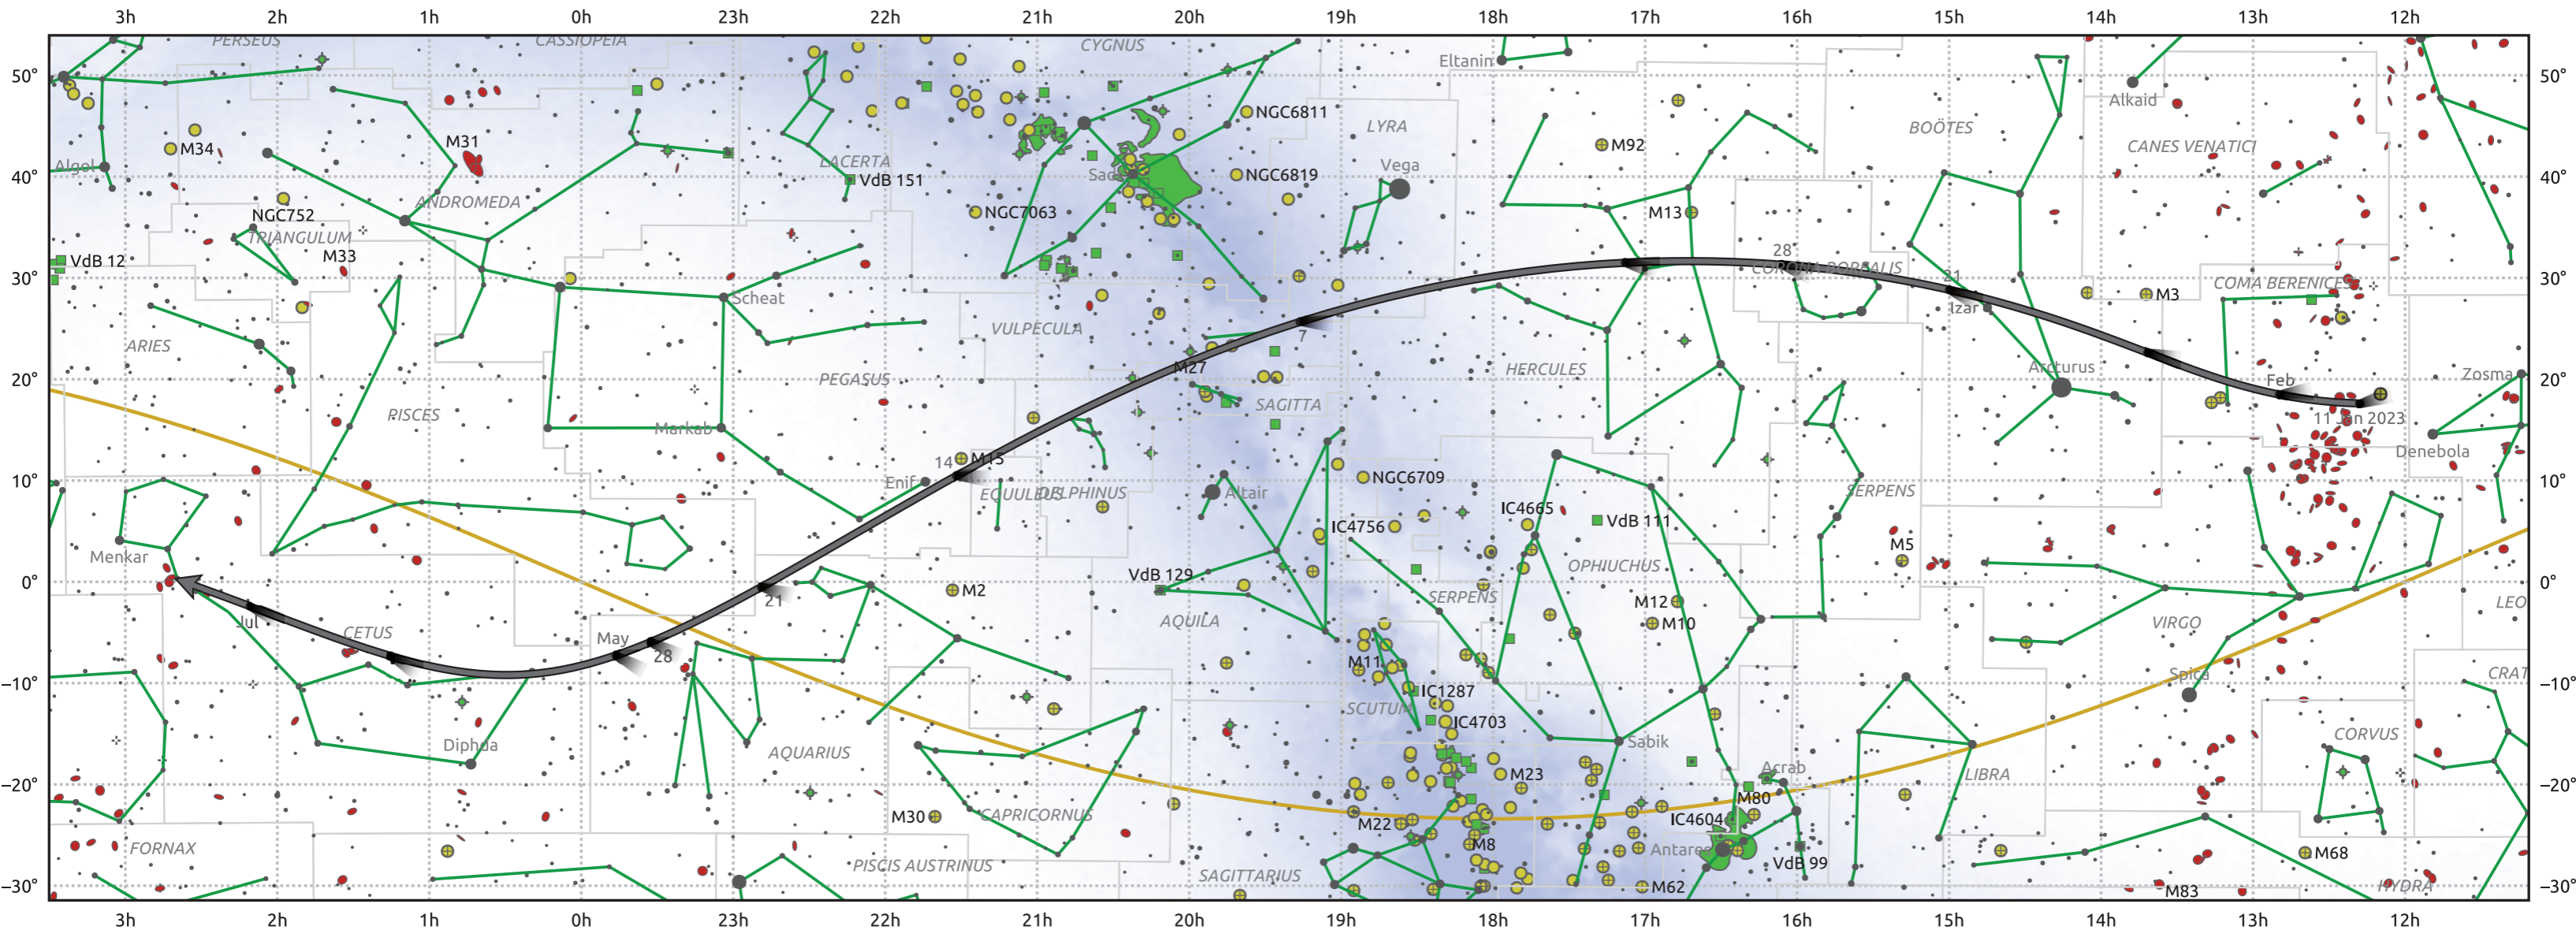

The path of 364P/PANSTARRS starting on 11 Jan 2023

© Dominic Ford 2011–2025. Date markers placed at midnight UTC. Downloaded from <https://in-the-sky.org>

Magnitude scale: • 6.0 • 5.0 • 4.0 • 3.0 • 2.0 • 1.0 • 0.0

— Ecliptic Plane

● Galaxy
 ■ Bright nebula
 ● Open cluster
 ⊕ Globular cluster
 ⊕ Planetary nebula

Date	Mag
2023 Jan 25	19.8
2023 Feb 6	18.8
2023 Feb 17	17.7
2023 Feb 27	16.6
2023 Mar 1	16.4
2023 Mar 8	15.5
2023 Mar 16	14.4
2023 Mar 23	13.3
2023 Mar 29	12.3
2023 Apr 5	11.2
2023 May 1	11.6
2023 May 15	12.2
2023 May 30	13.3
2023 Jun 11	14.3
2023 Jun 23	15.4
2023 Jul 1	16.1
2023 Jul 6	16.5