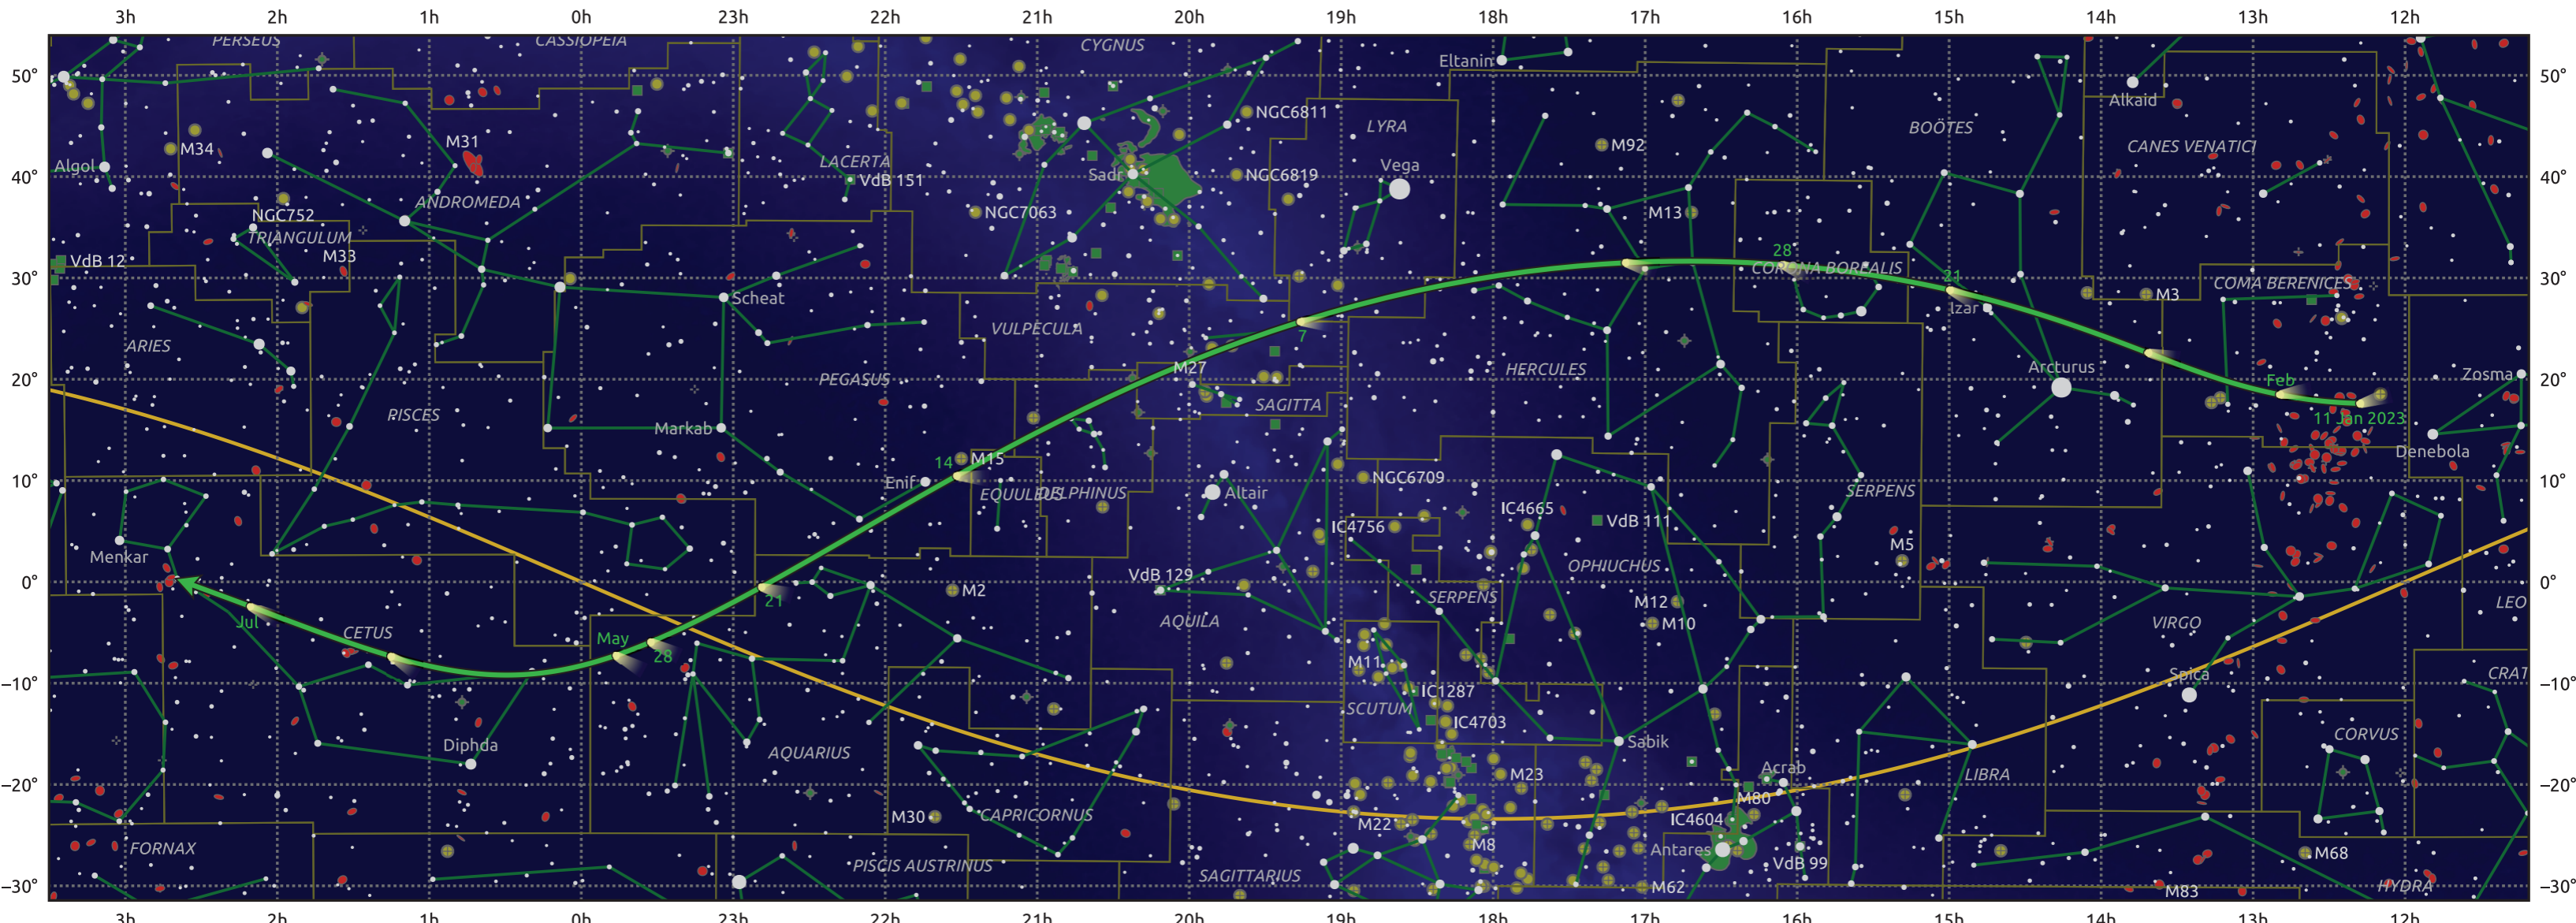

# The path of 364P/PANSTARRS starting on 11 Jan 2023

© Dominic Ford 2011–2025. Date markers placed at midnight UTC. Downloaded from <https://in-the-sky.org>

Magnitude scale: • 6.0 • 5.0 • 4.0 • 3.0 • 2.0 • 1.0 • 0.0

— Ecliptic Plane

- Galaxy
- Bright nebula
- Open cluster
- Globular cluster
- ◆ Planetary nebula

| Date        | Mag  |
|-------------|------|
| 2023 Jan 25 | 19.8 |
| 2023 Feb 6  | 18.8 |
| 2023 Feb 17 | 17.7 |
| 2023 Feb 27 | 16.6 |
| 2023 Mar 1  | 16.4 |
| 2023 Mar 8  | 15.5 |
| 2023 Mar 16 | 14.4 |
| 2023 Mar 23 | 13.3 |
| 2023 Mar 29 | 12.3 |
| 2023 Apr 5  | 11.2 |
| 2023 May 1  | 11.6 |
| 2023 May 15 | 12.2 |
| 2023 May 30 | 13.3 |
| 2023 Jun 11 | 14.3 |
| 2023 Jun 23 | 15.4 |
| 2023 Jul 1  | 16.1 |
| 2023 Jul 6  | 16.5 |