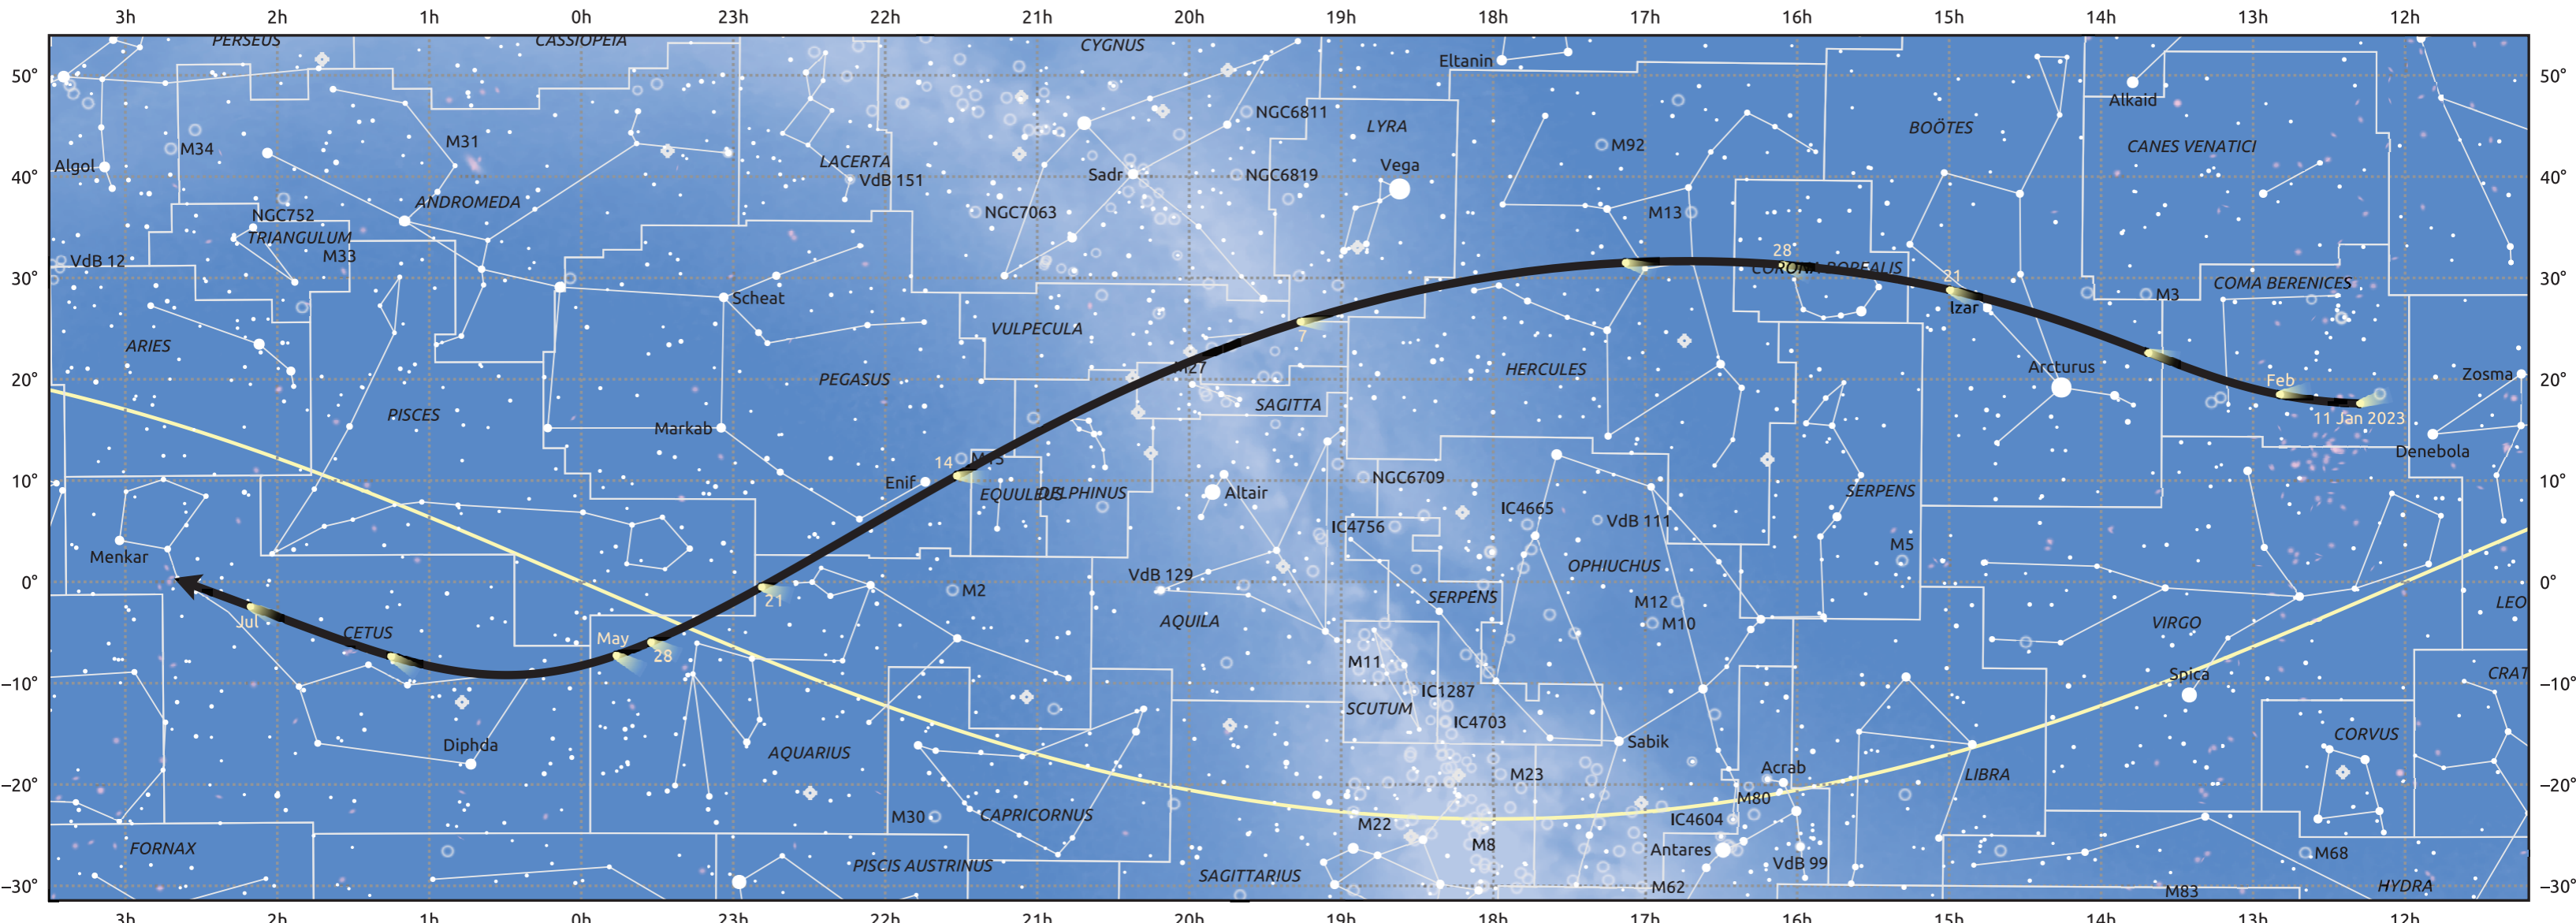

# The path of 364P/PANSTARRS starting on 11 Jan 2023

© Dominic Ford 2011–2025. Date markers placed at midnight UTC. Downloaded from <https://in-the-sky.org>

Magnitude scale: • 6.0 • 5.0 • 4.0 • 3.0 • 2.0 • 1.0 • 0.0

— Ecliptic Plane

Galaxy Bright nebula Open cluster Globular cluster Planetary nebula

Date	Mag
2023 Jan 25	19.8
2023 Feb 6	18.8
2023 Feb 17	17.7
2023 Feb 27	16.6
2023 Mar 1	16.4
2023 Mar 8	15.5
2023 Mar 16	14.4
2023 Mar 23	13.3
2023 Mar 29	12.3
2023 Apr 5	11.2
2023 May 1	11.6
2023 May 15	12.2
2023 May 30	13.3
2023 Jun 11	14.3
2023 Jun 23	15.4
2023 Jul 1	16.1
2023 Jul 6	16.5