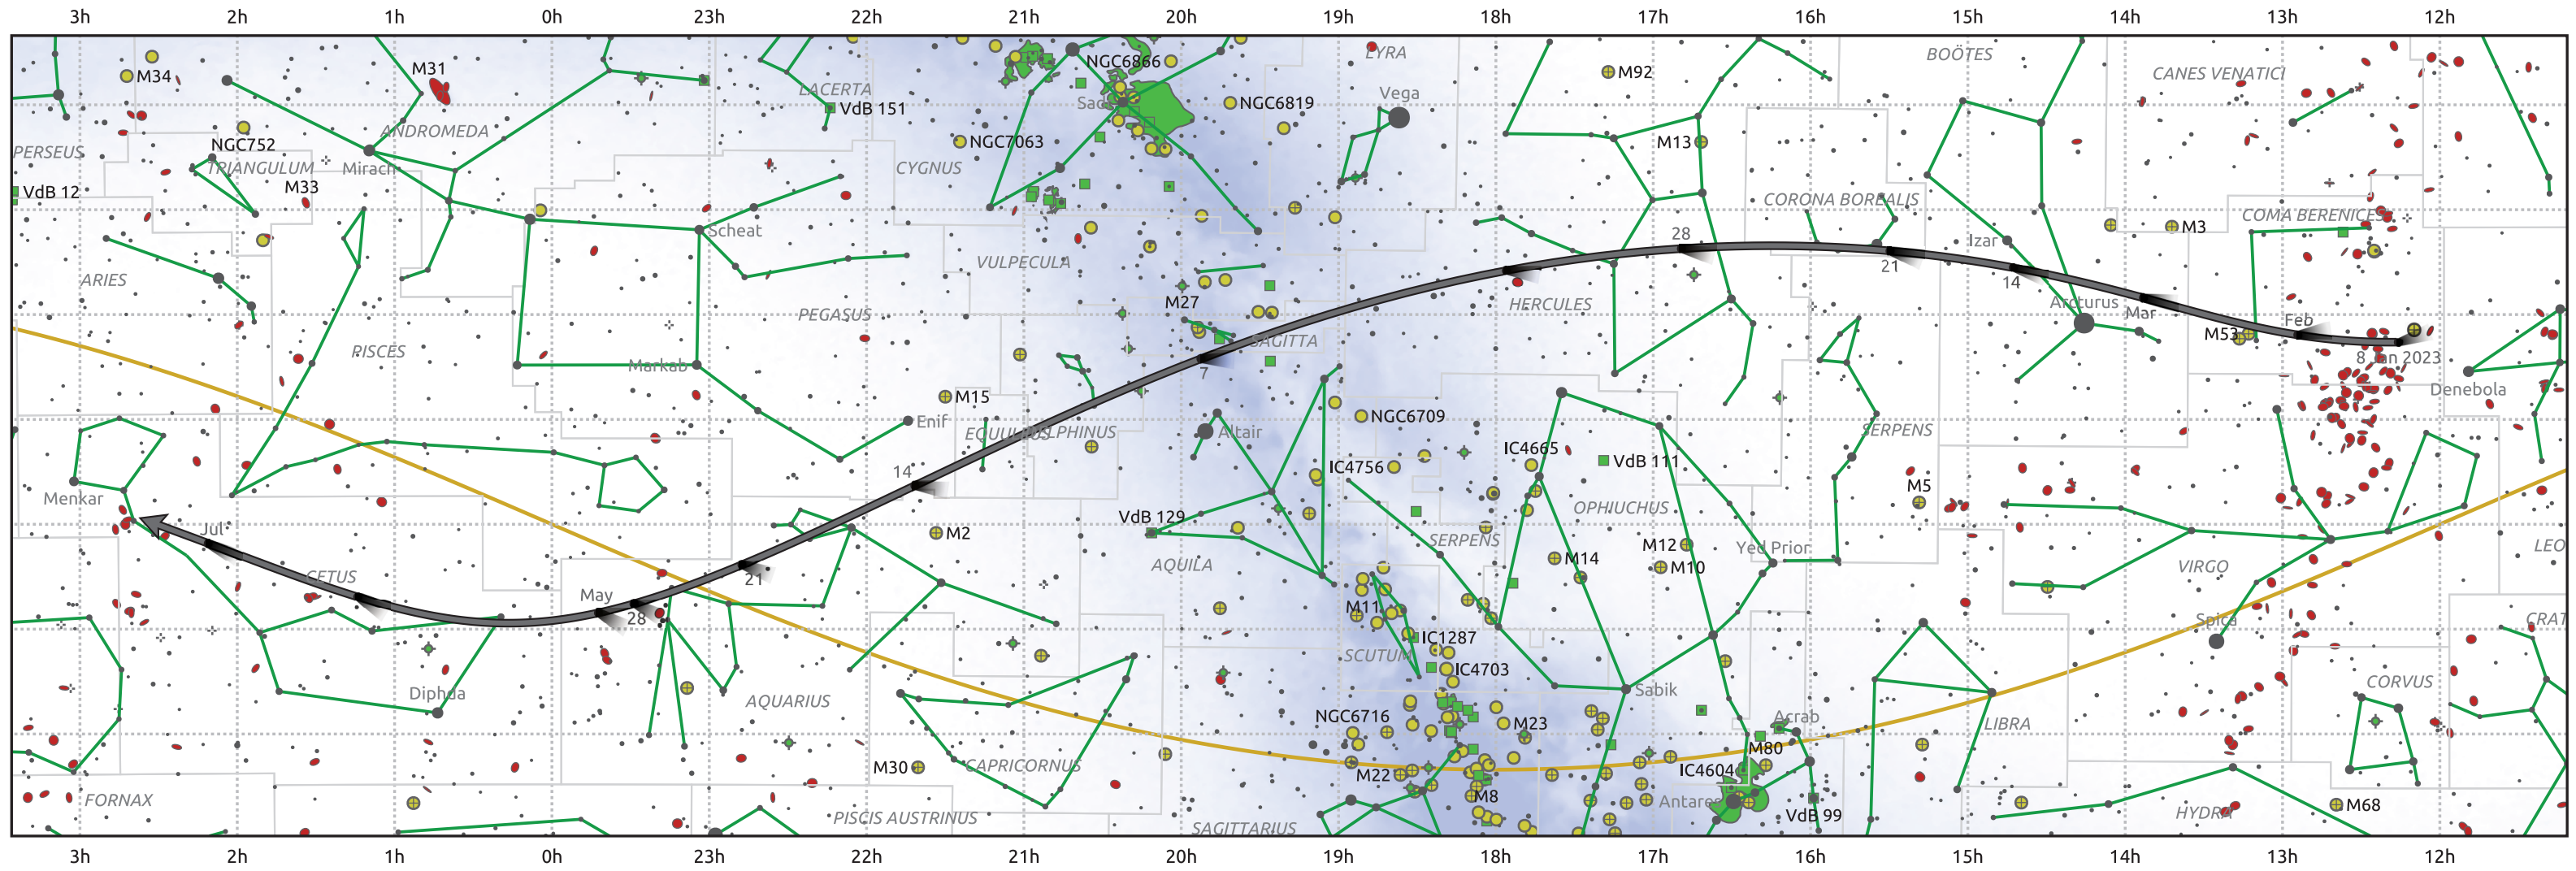

The path of P/2013 CU129 (PANSTARRS) starting on 8 Jan 2023

© Dominic Ford 2011–2025. Date markers placed at midnight UTC. Downloaded from <https://in-the-sky.org>

Magnitude scale: -6.0 -5.0 -4.0 -3.0 -2.0 -1.0 0.0

— Ecliptic Plane

● Galaxy
 ■ Bright nebula
 ● Open cluster
 Globular cluster
 ◆ Planetary nebula

Date	Mag
2023 Jan 26	17.5
2023 Feb 10	16.4
2023 Feb 23	15.4
2023 Mar 1	14.8
2023 Mar 6	14.3
2023 Mar 16	13.2
2023 Mar 24	12.2
2023 Apr 2	11.1
2023 May 1	12.0
2023 May 4	12.1
2023 May 22	13.2
2023 Jun 8	14.2
2023 Jun 26	15.3
2023 Jul 1	15.5