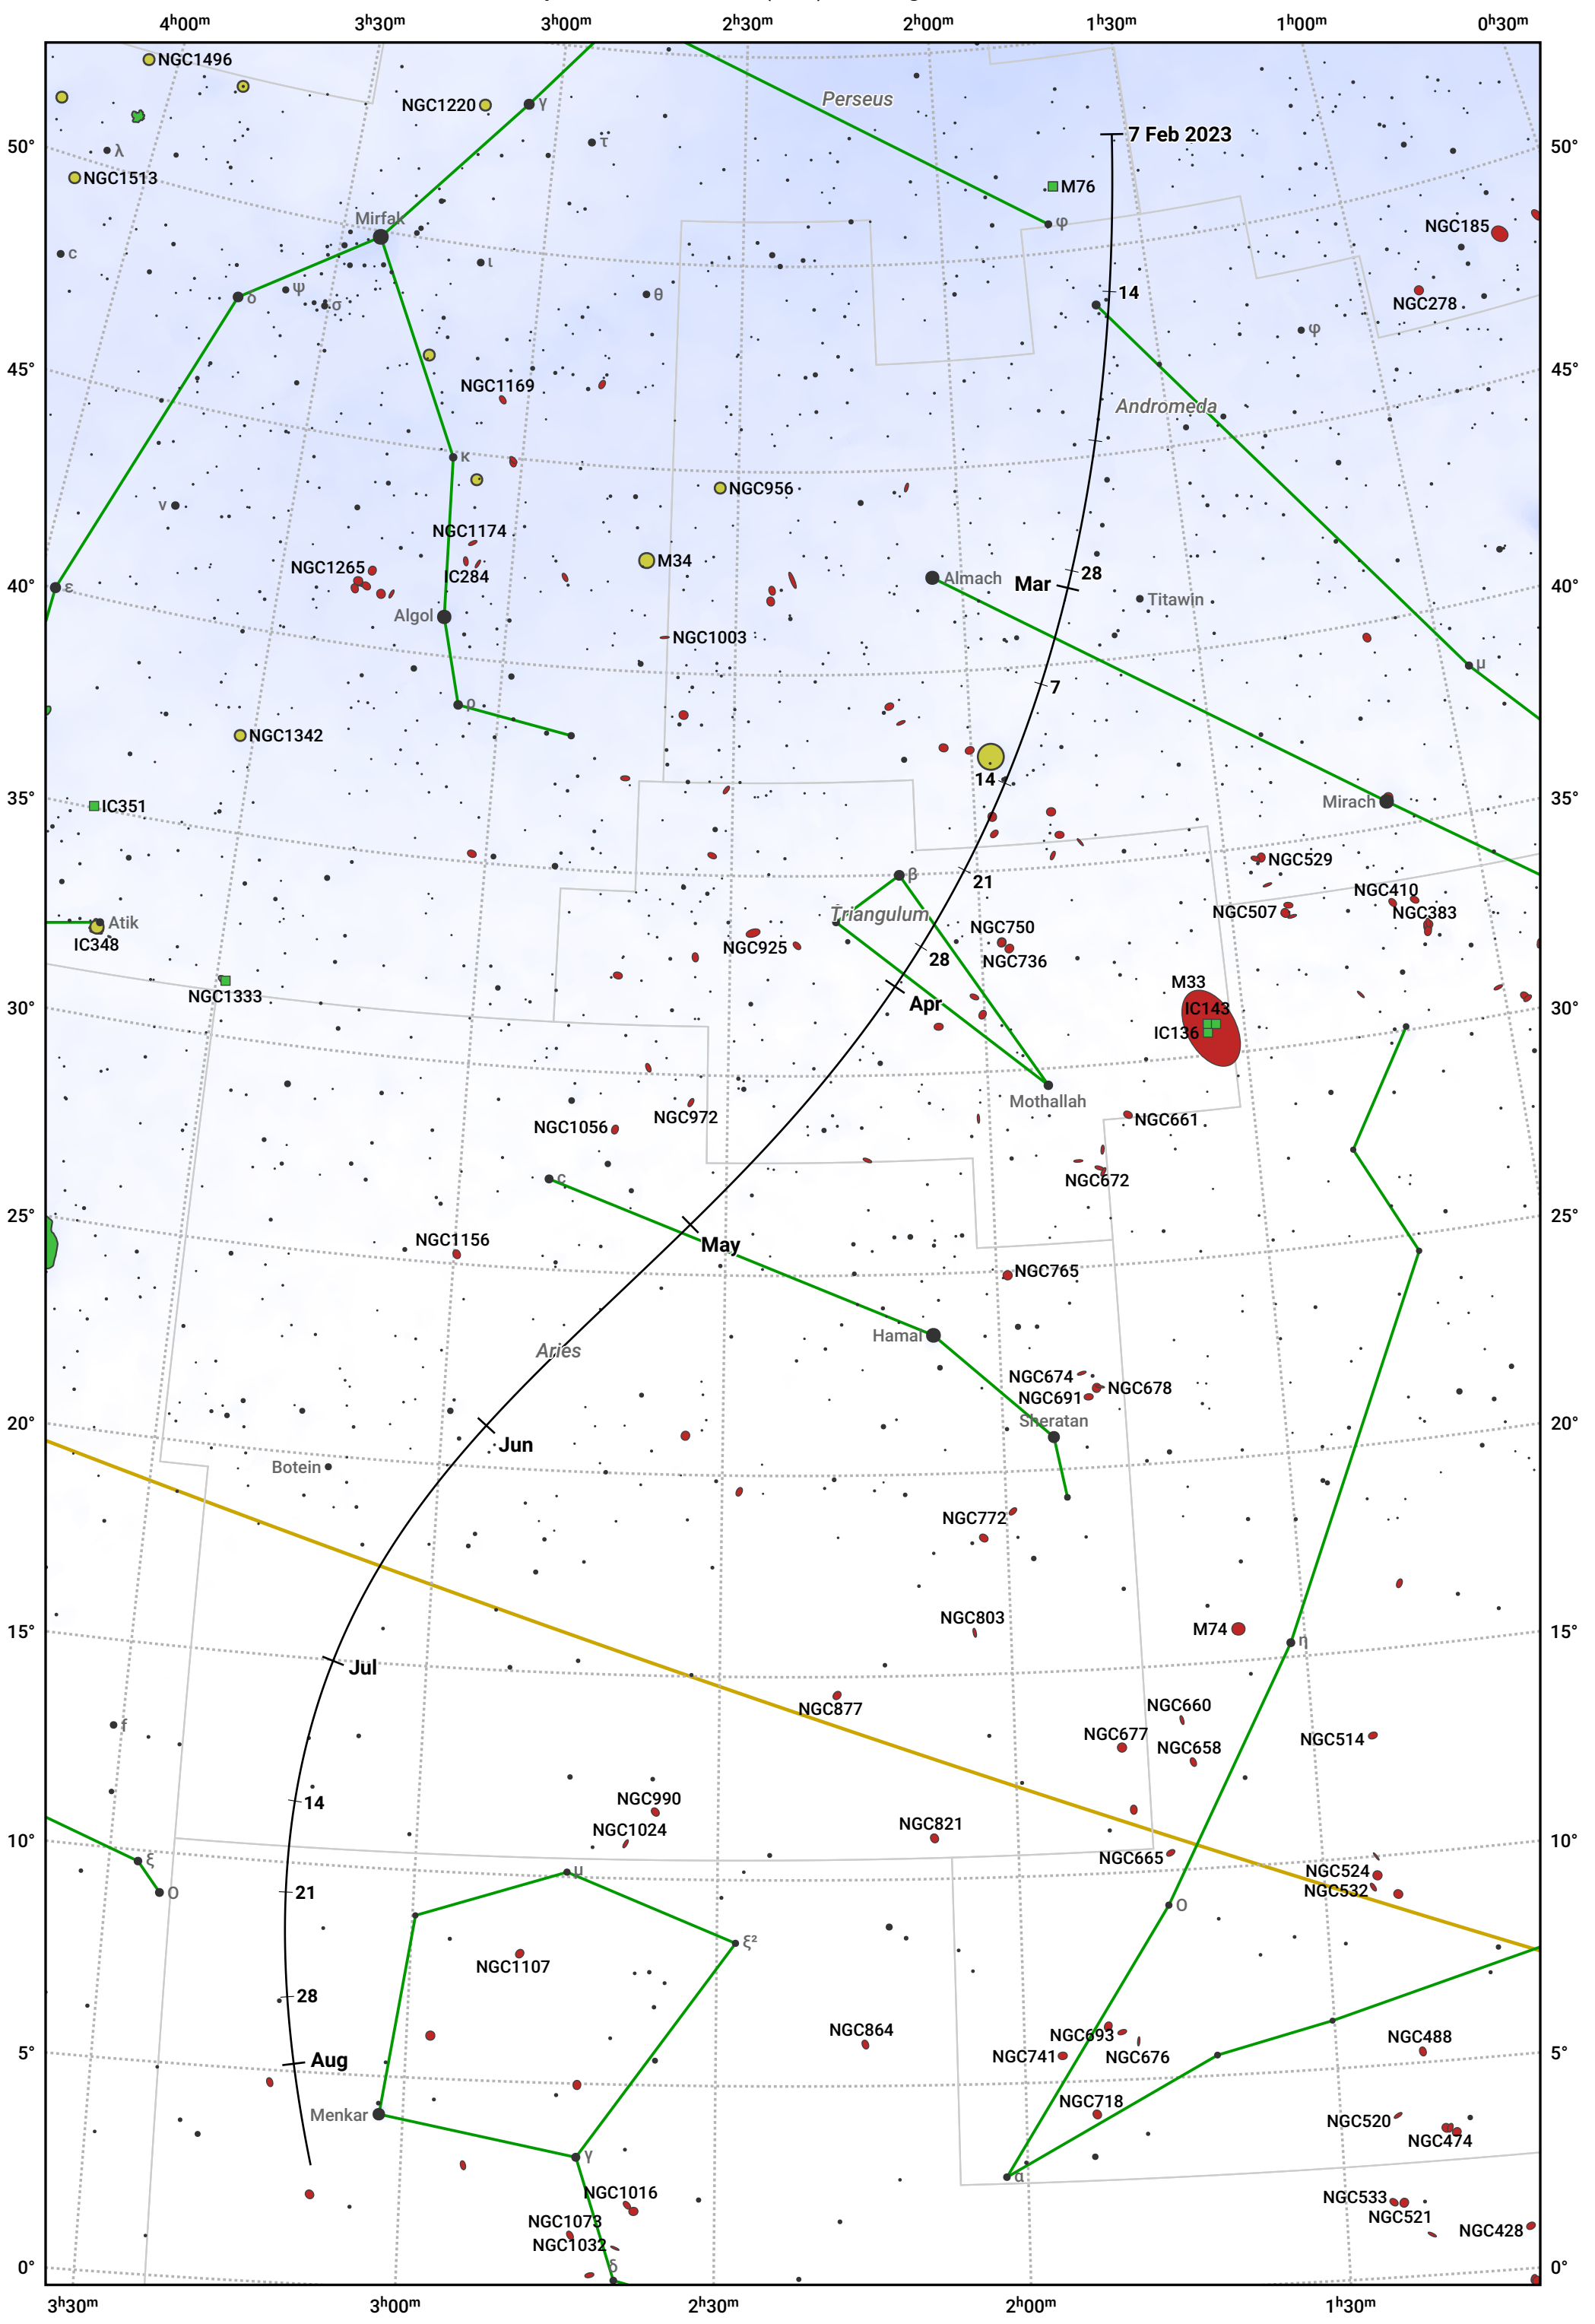

# The path of C/2020 V2 (ZTF) starting on 7 Feb 2023

© Dominic Ford 2011–2024. Date markers placed at midnight UTC. Downloaded from <https://in-the-sky.org>

Magnitude scale: 8.0 7.0 6.0 5.0 4.0 3.0 2.0 1.0

— Ecliptic Plane

Galaxy Bright nebula Open cluster Globular cluster

Date	Mag
2023 Mar 1	10.1
2023 May 1	10.4
2023 Jul 1	10.2