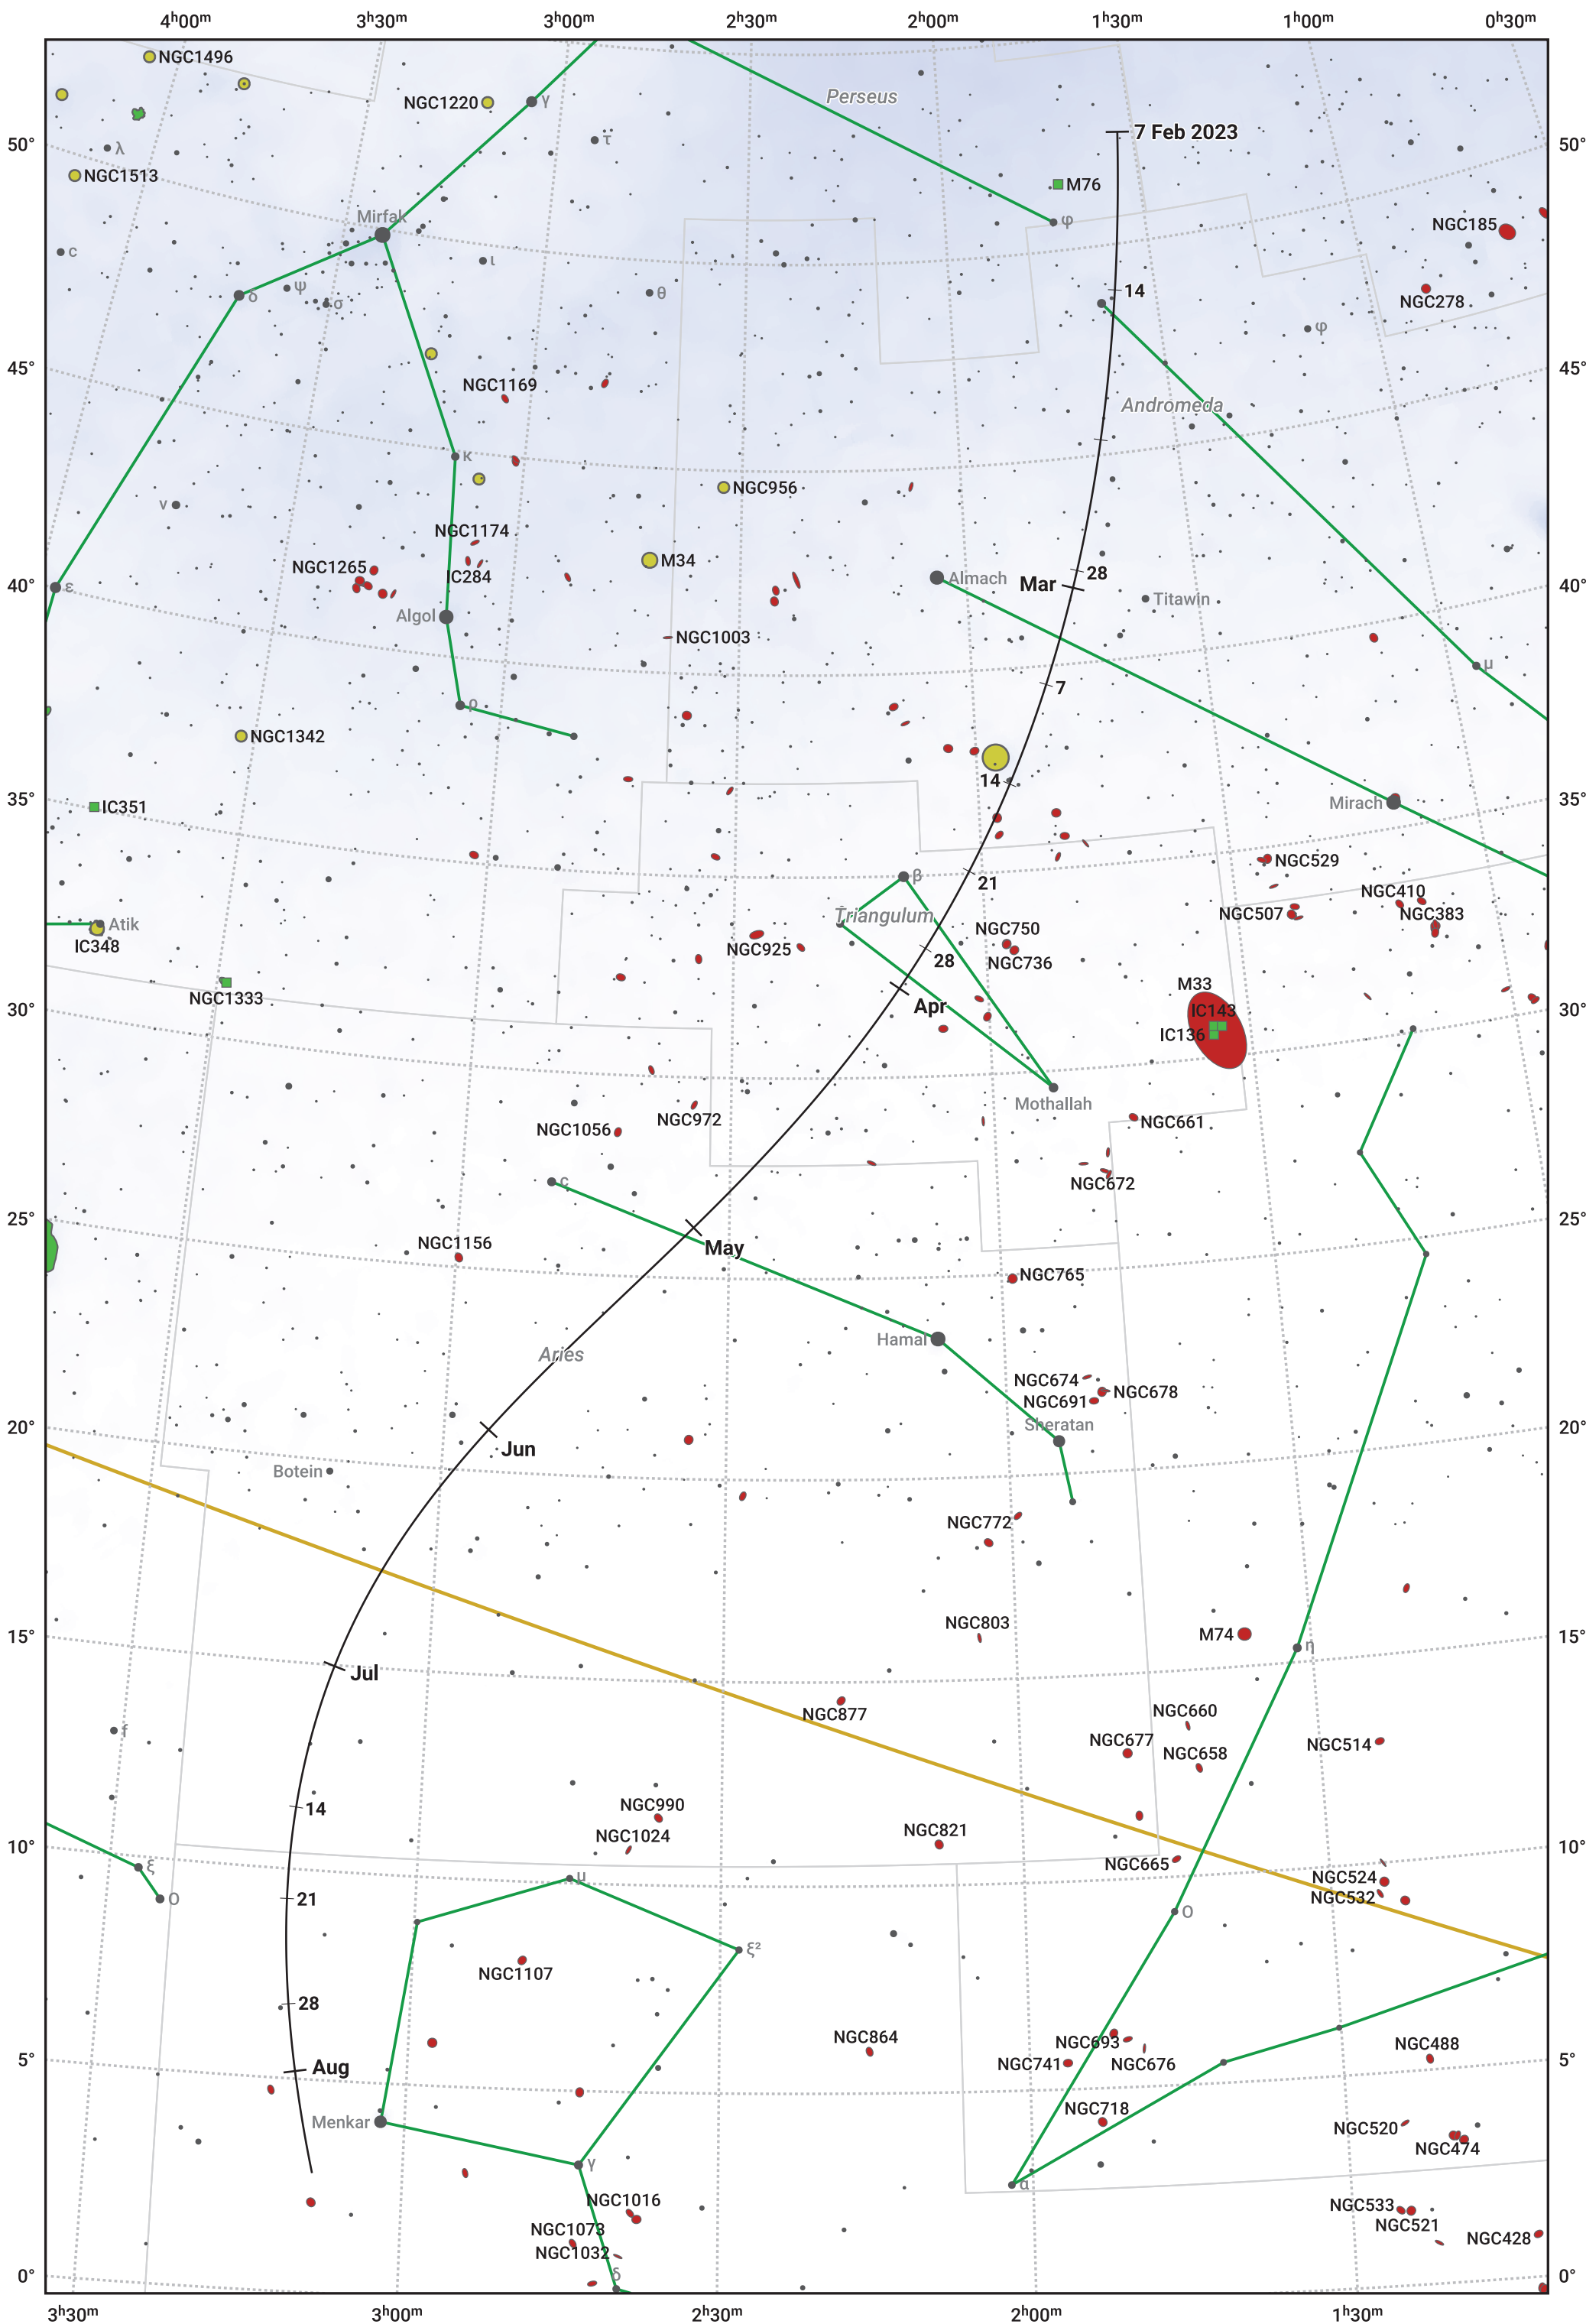

# The path of C/2020 V2 (ZTF) starting on 7 Feb 2023

Magnitude scale: ● 8.0 ● 7.0 ● 6.0 ● 5.0 ● 4.0 ● 3.0 ● 2.0 ● 1.0

— Ecliptic Plane

- Galaxy
- Bright nebula
- Open cluster
- ⊕ Globular cluster