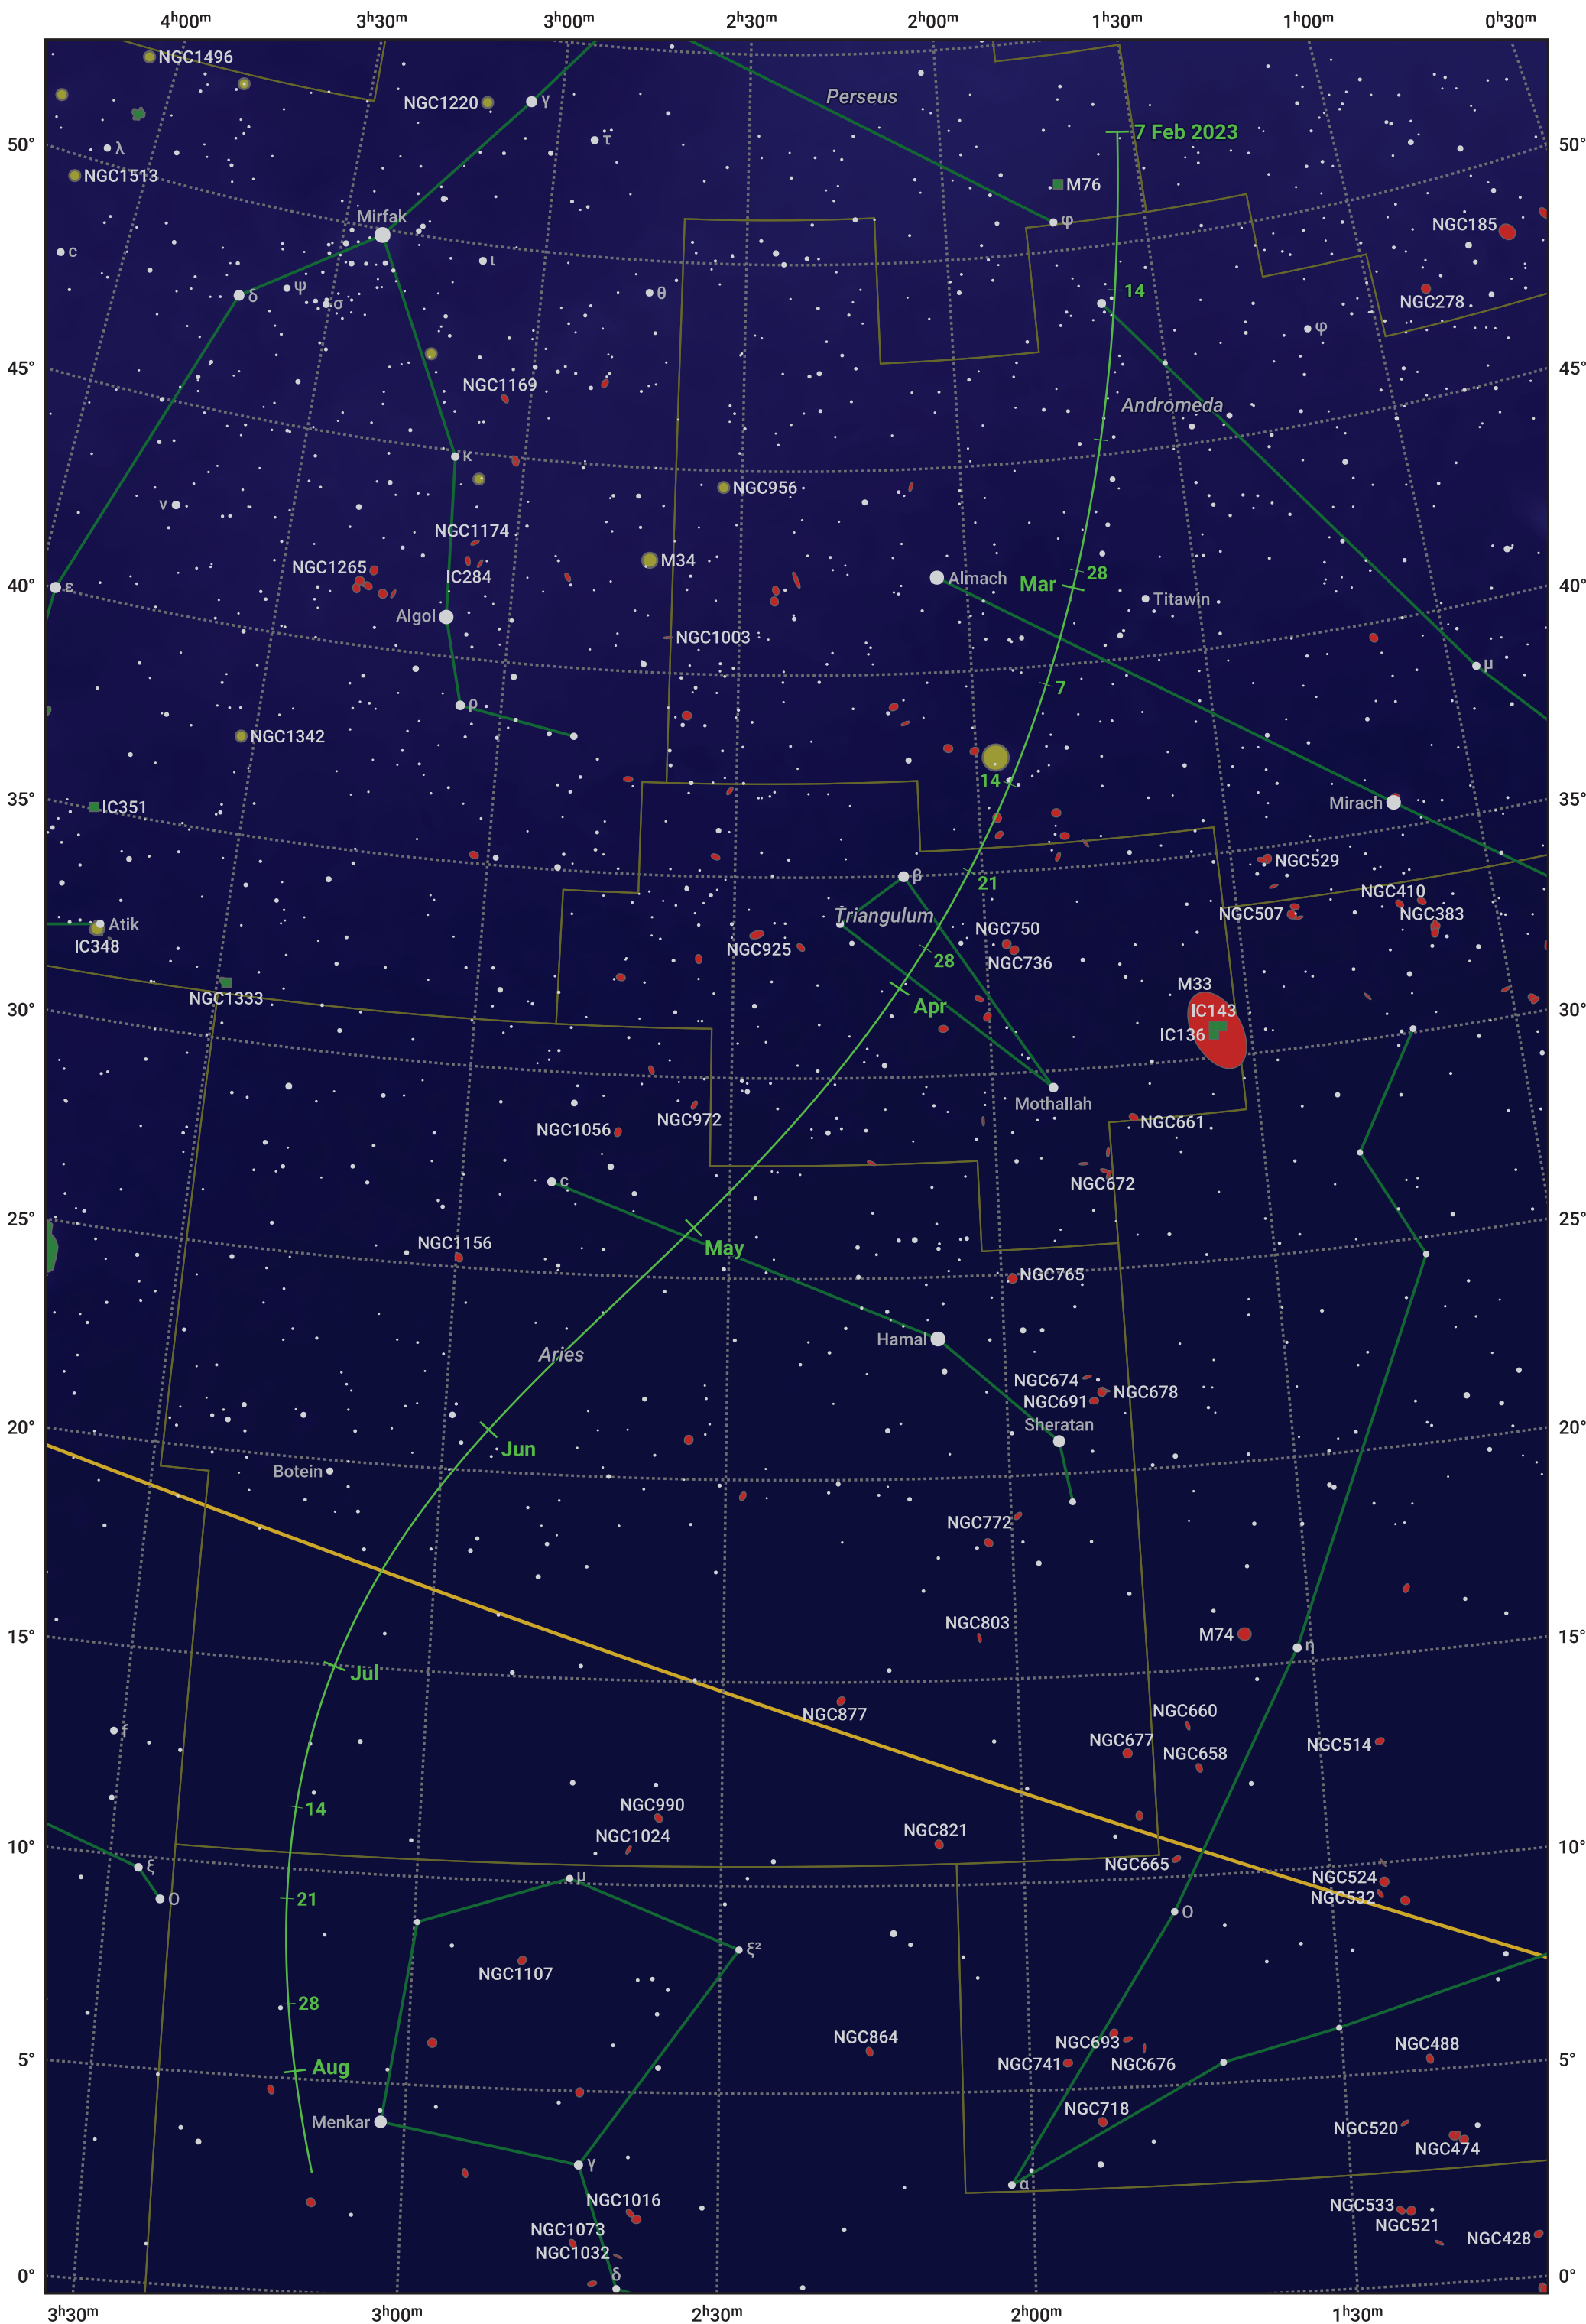

The path of C/2020 V2 (ZTF) starting on 7 Feb 2023

© Dominic Ford 2011–2024. Date markers placed at midnight UTC. Downloaded from <https://in-the-sky.org>

Magnitude scale: ● 8.0 ● 7.0 ● 6.0 ● 5.0 ● 4.0 ● 3.0 ● 2.0 ● 1.0

— Ecliptic Plane

- Galaxy
- Bright nebula
- Open cluster
- Globular cluster

Date	Mag
2023 Mar 1	10.1
2023 May 1	10.4
2023 Jul 1	10.2