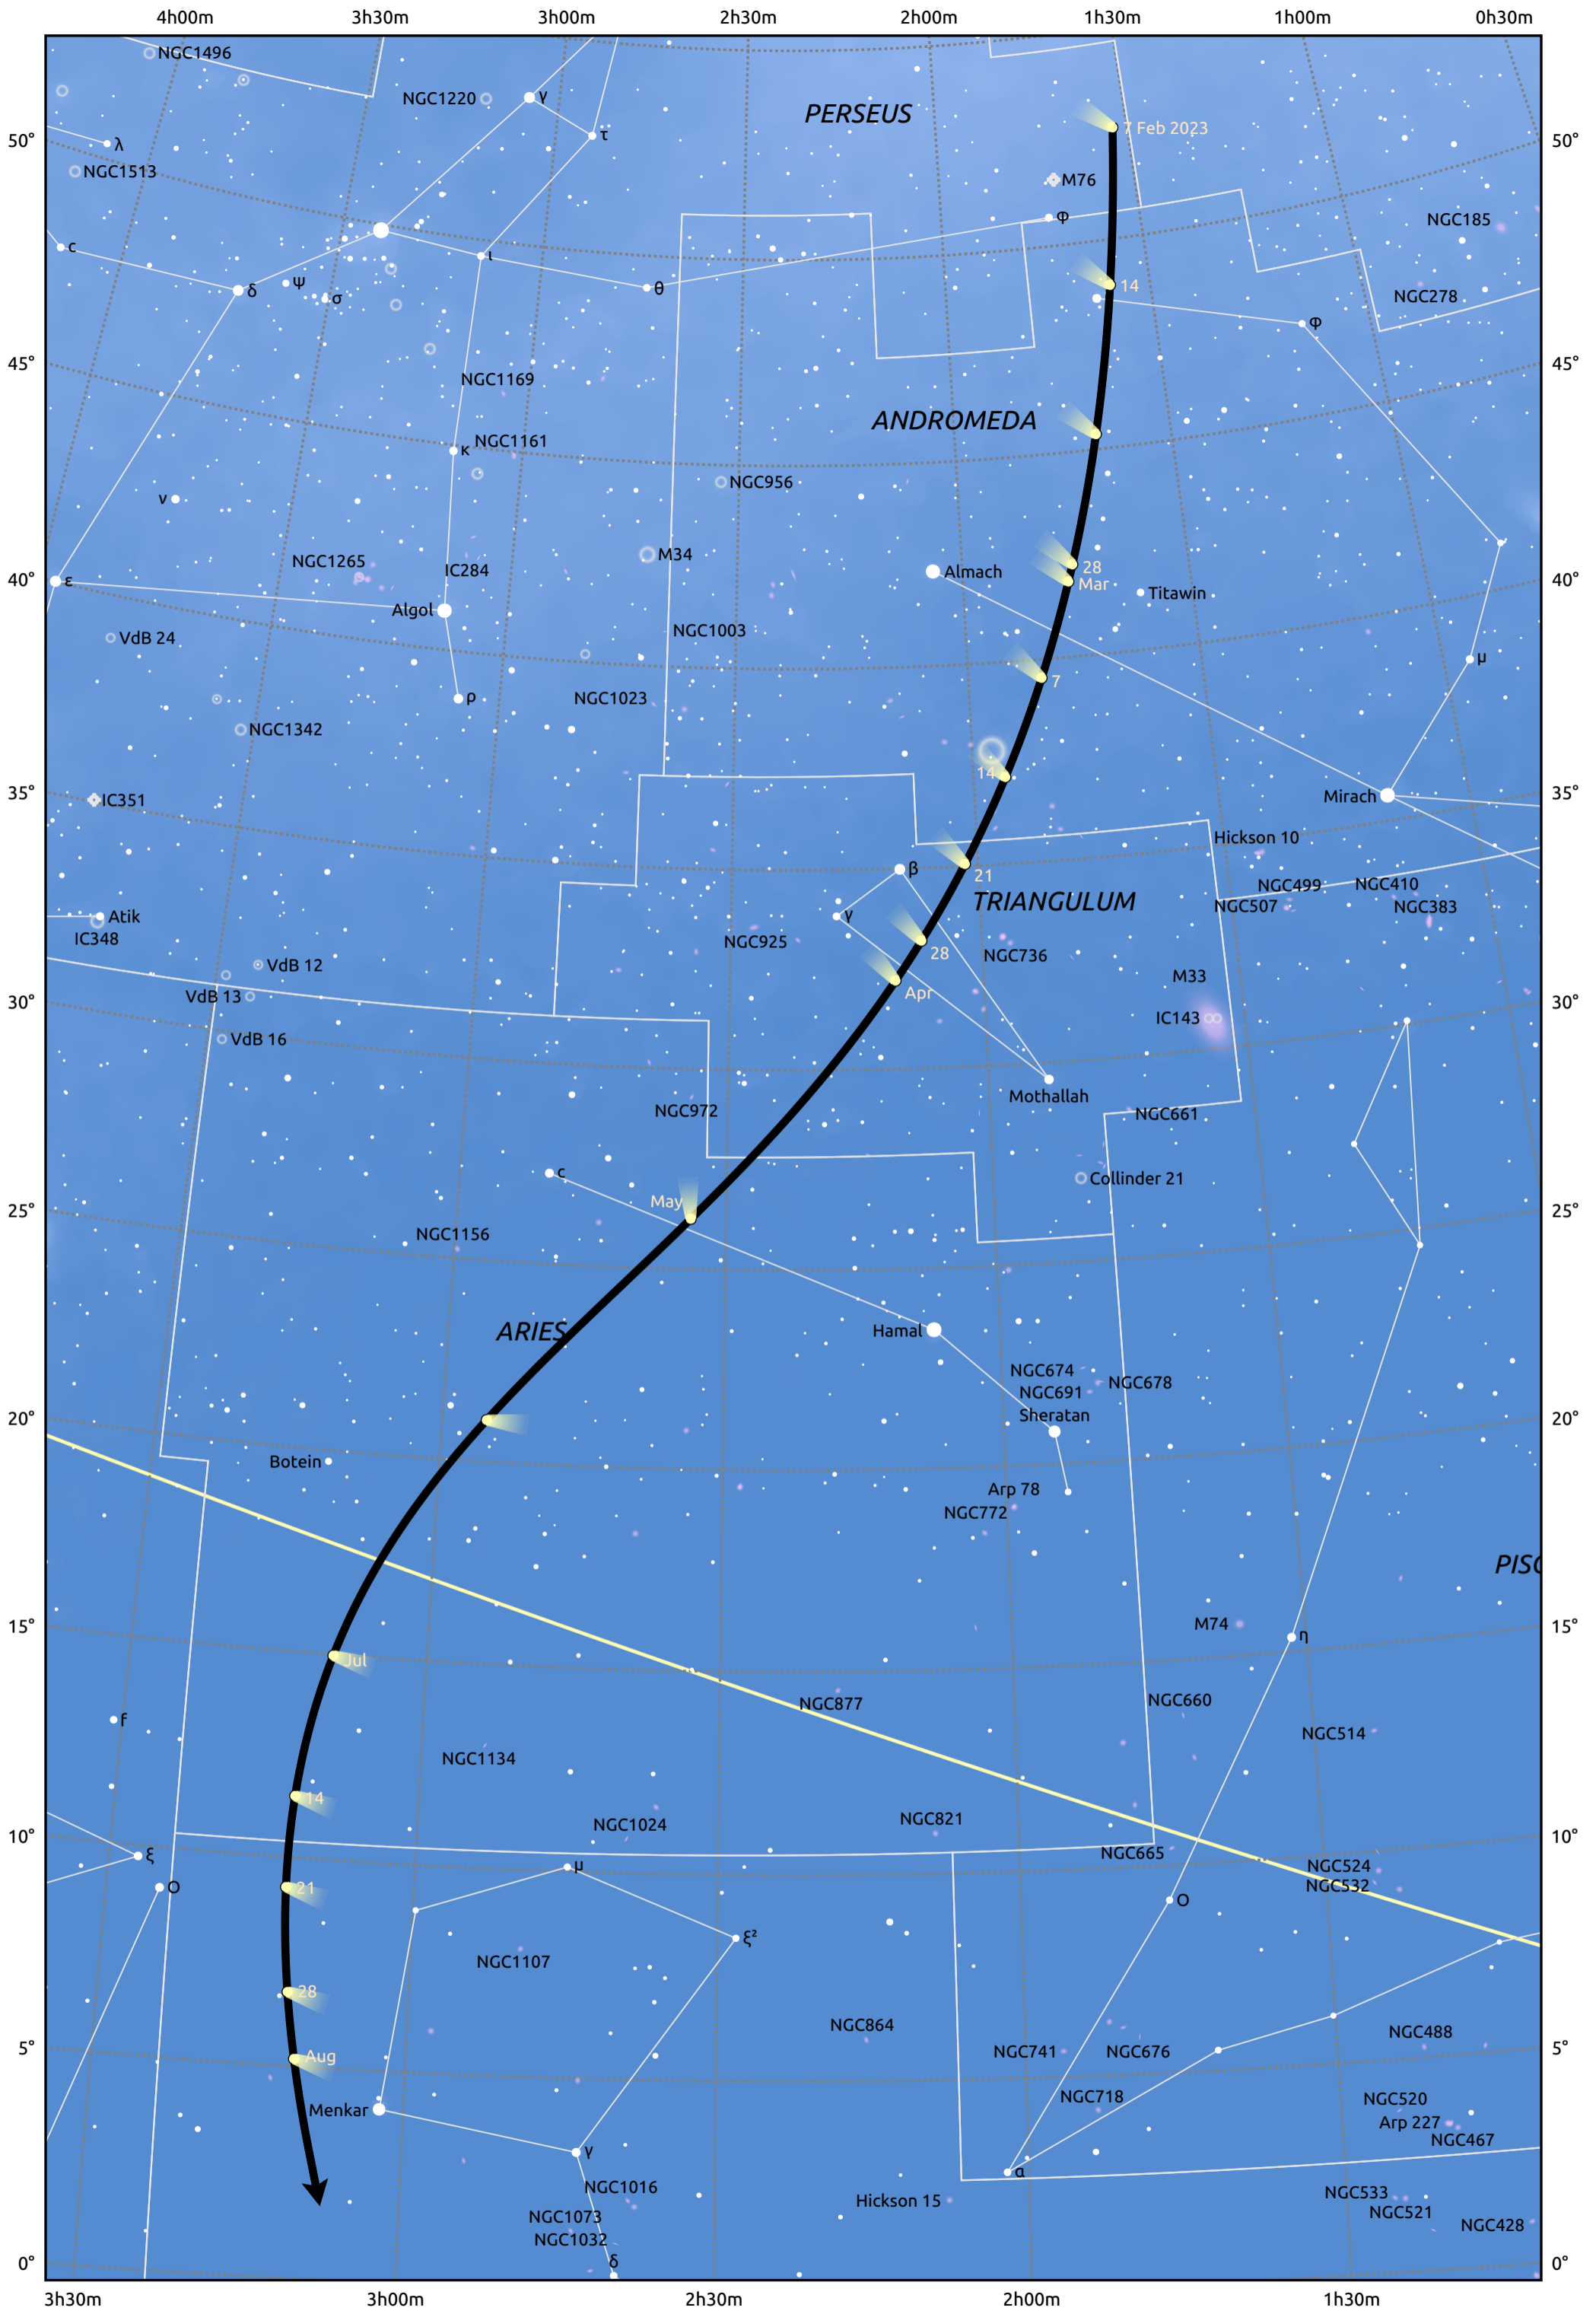

The path of C/2020 V2 (ZTF) starting on 7 Feb 2023

© Dominic Ford 2011–2025. Date markers placed at midnight UTC. Downloaded from <https://in-the-sky.org>

Magnitude scale: ● 8.0 ● 7.0 ● 6.0 ● 5.0 ● 4.0 ● 3.0 ● 2.0 ● 1.0

— Ecliptic Plane

Galaxy Bright nebula Open cluster Globular cluster Planetary nebula

Date	Mag
2023 Mar 1	10.1
2023 May 1	10.4
2023 Jul 1	10.2