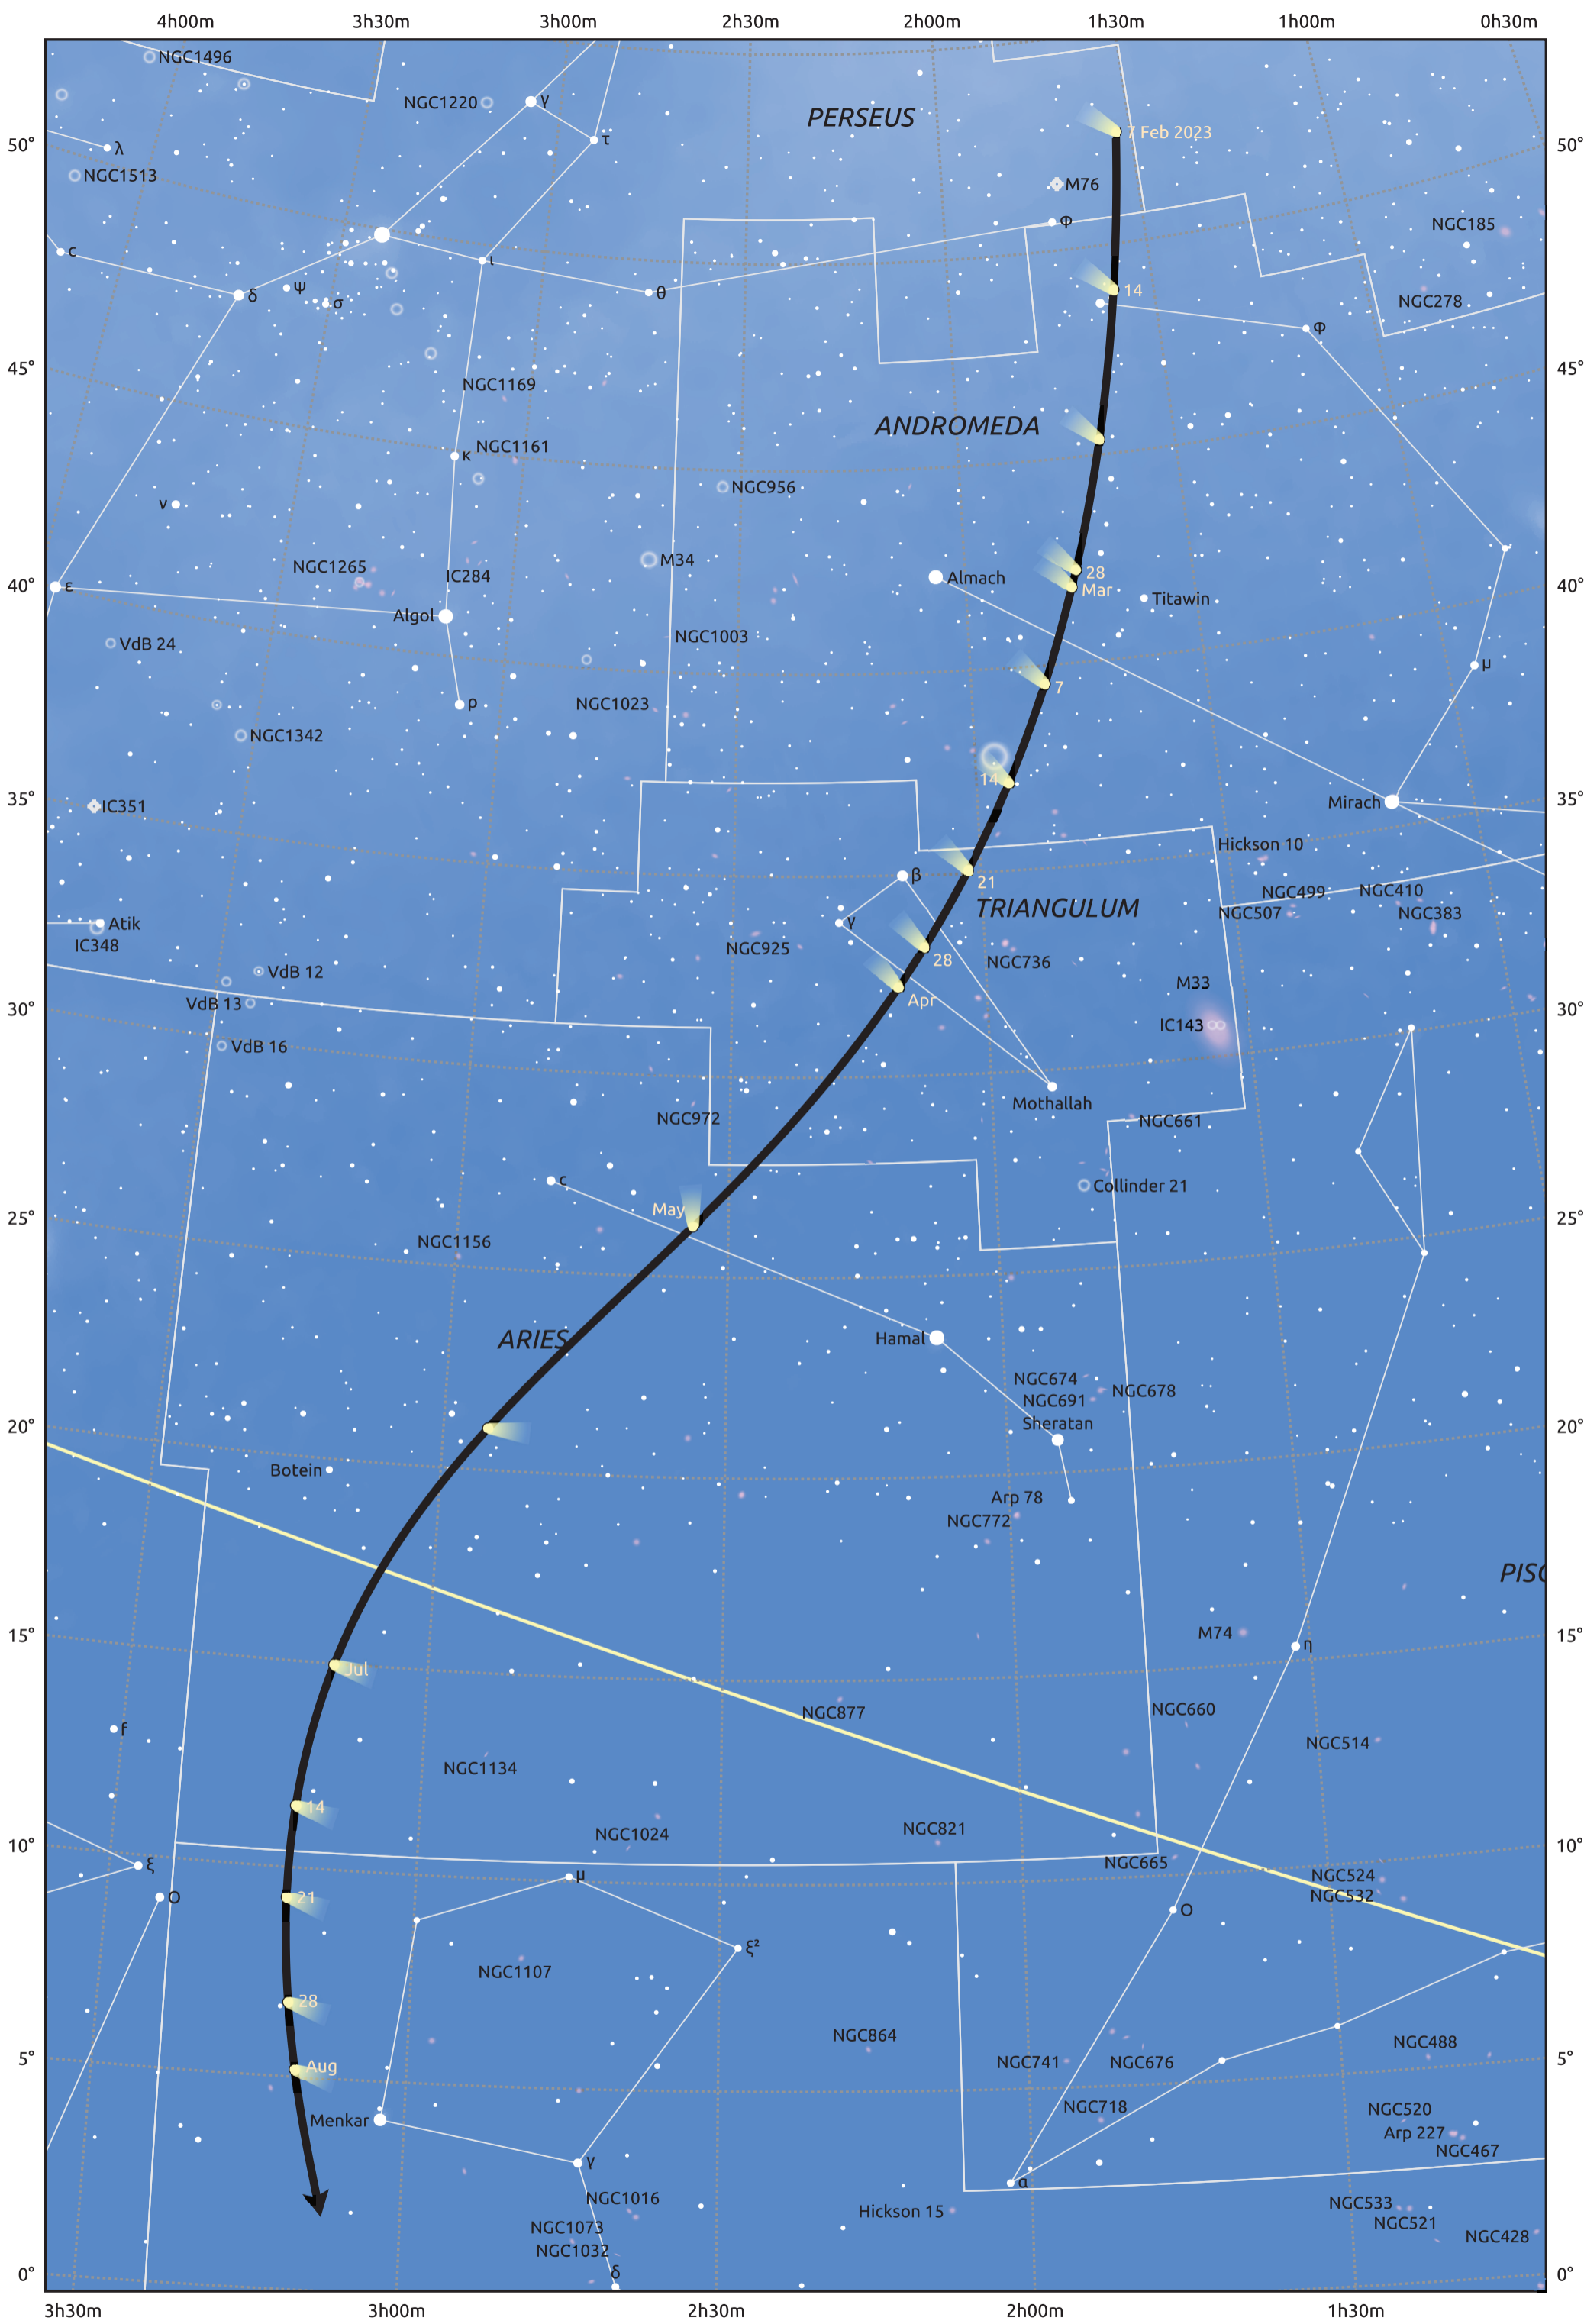

The path of C/2020 V2 (ZTF) starting on 7 Feb 2023

© Dominic Ford 2011–2025. Date markers placed at midnight UTC. Downloaded from <https://in-the-sky.org>

Magnitude scale: ● 8.0 ● 7.0 ● 6.0 ● 5.0 ● 4.0 ● 3.0 ● 2.0 ● 1.0

— Ecliptic Plane

Galaxy Bright nebula Open cluster Globular cluster Planetary nebula

Date	Mag
2023 Mar 1	10.1
2023 May 1	10.4
2023 Jul 1	10.2