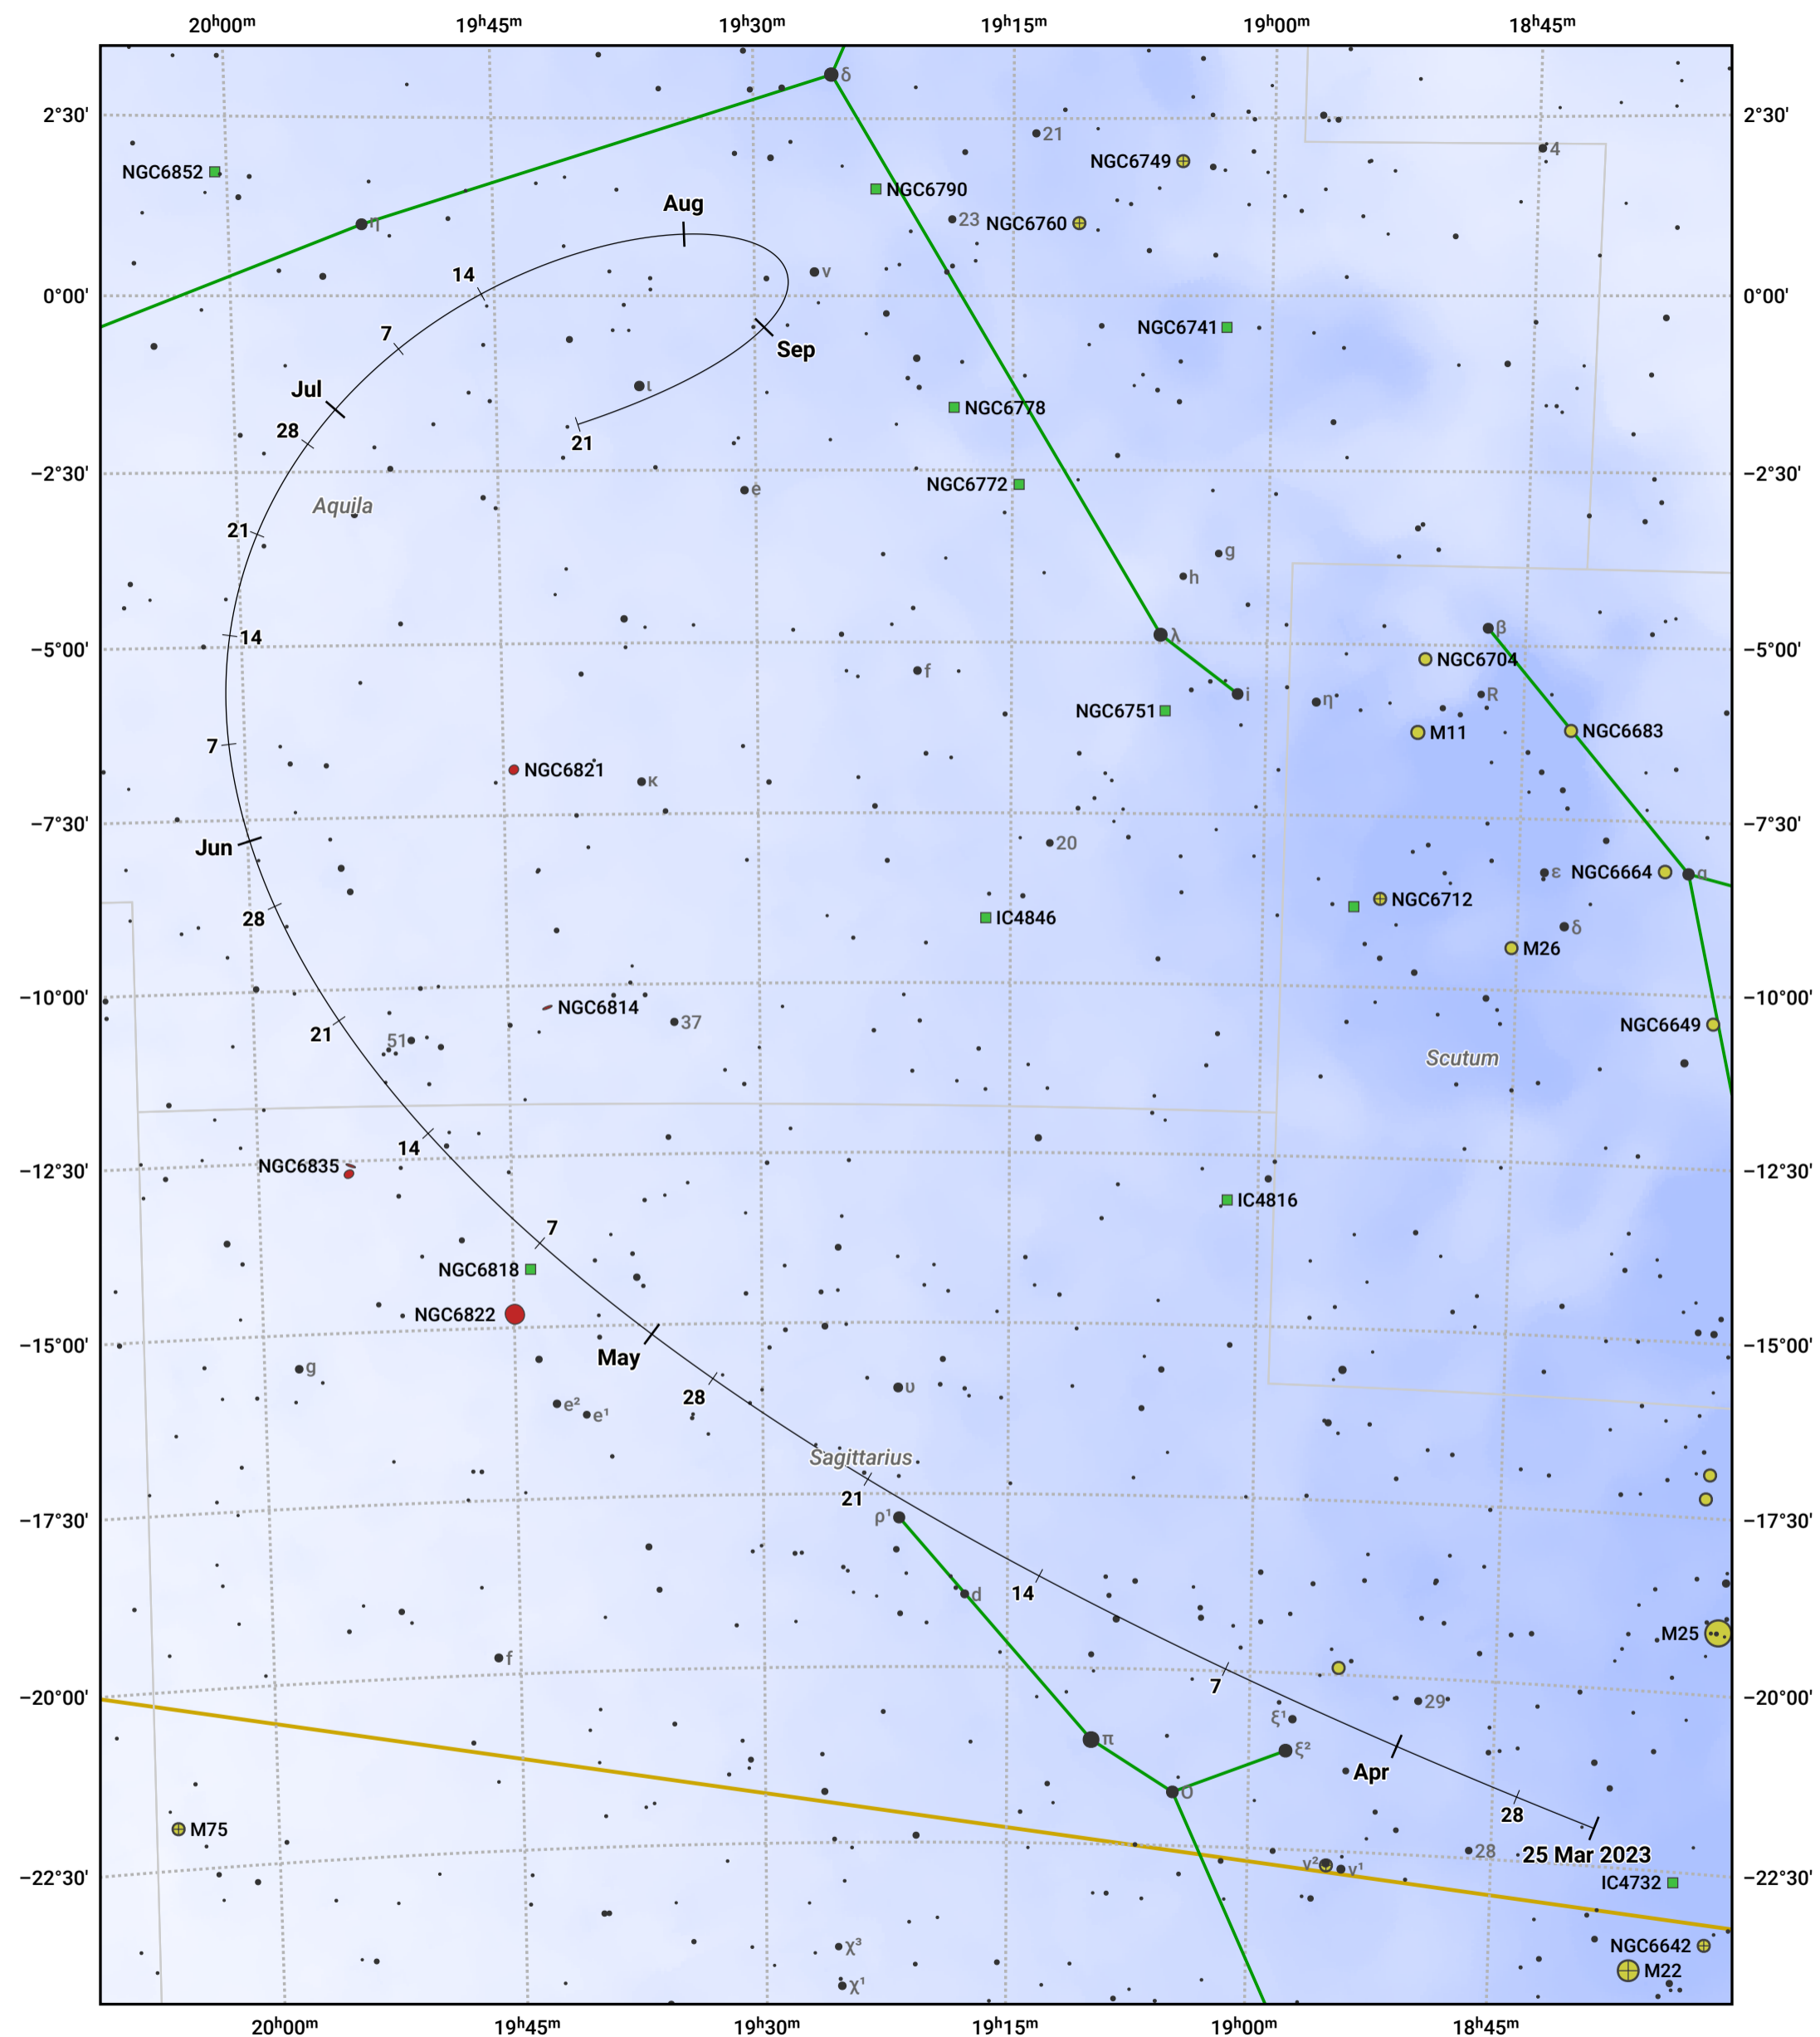

The path of 237P/LINEAR starting on 25 Mar 2023

© Dominic Ford 2011–2023. Date markers placed at midnight UTC. Downloaded from <https://in-the-sky.org>

Magnitude scale: 8.0 7.0 6.0 5.0 4.0 3.0 2.0

— Ecliptic Plane

Galaxy Bright nebula Open cluster Globular cluster

Date	Mag
2023 May 1	11.0
2023 May 24	10.7
2023 Jul 1	10.5
2023 Sep 1	11.6
2023 Sep 5	11.7