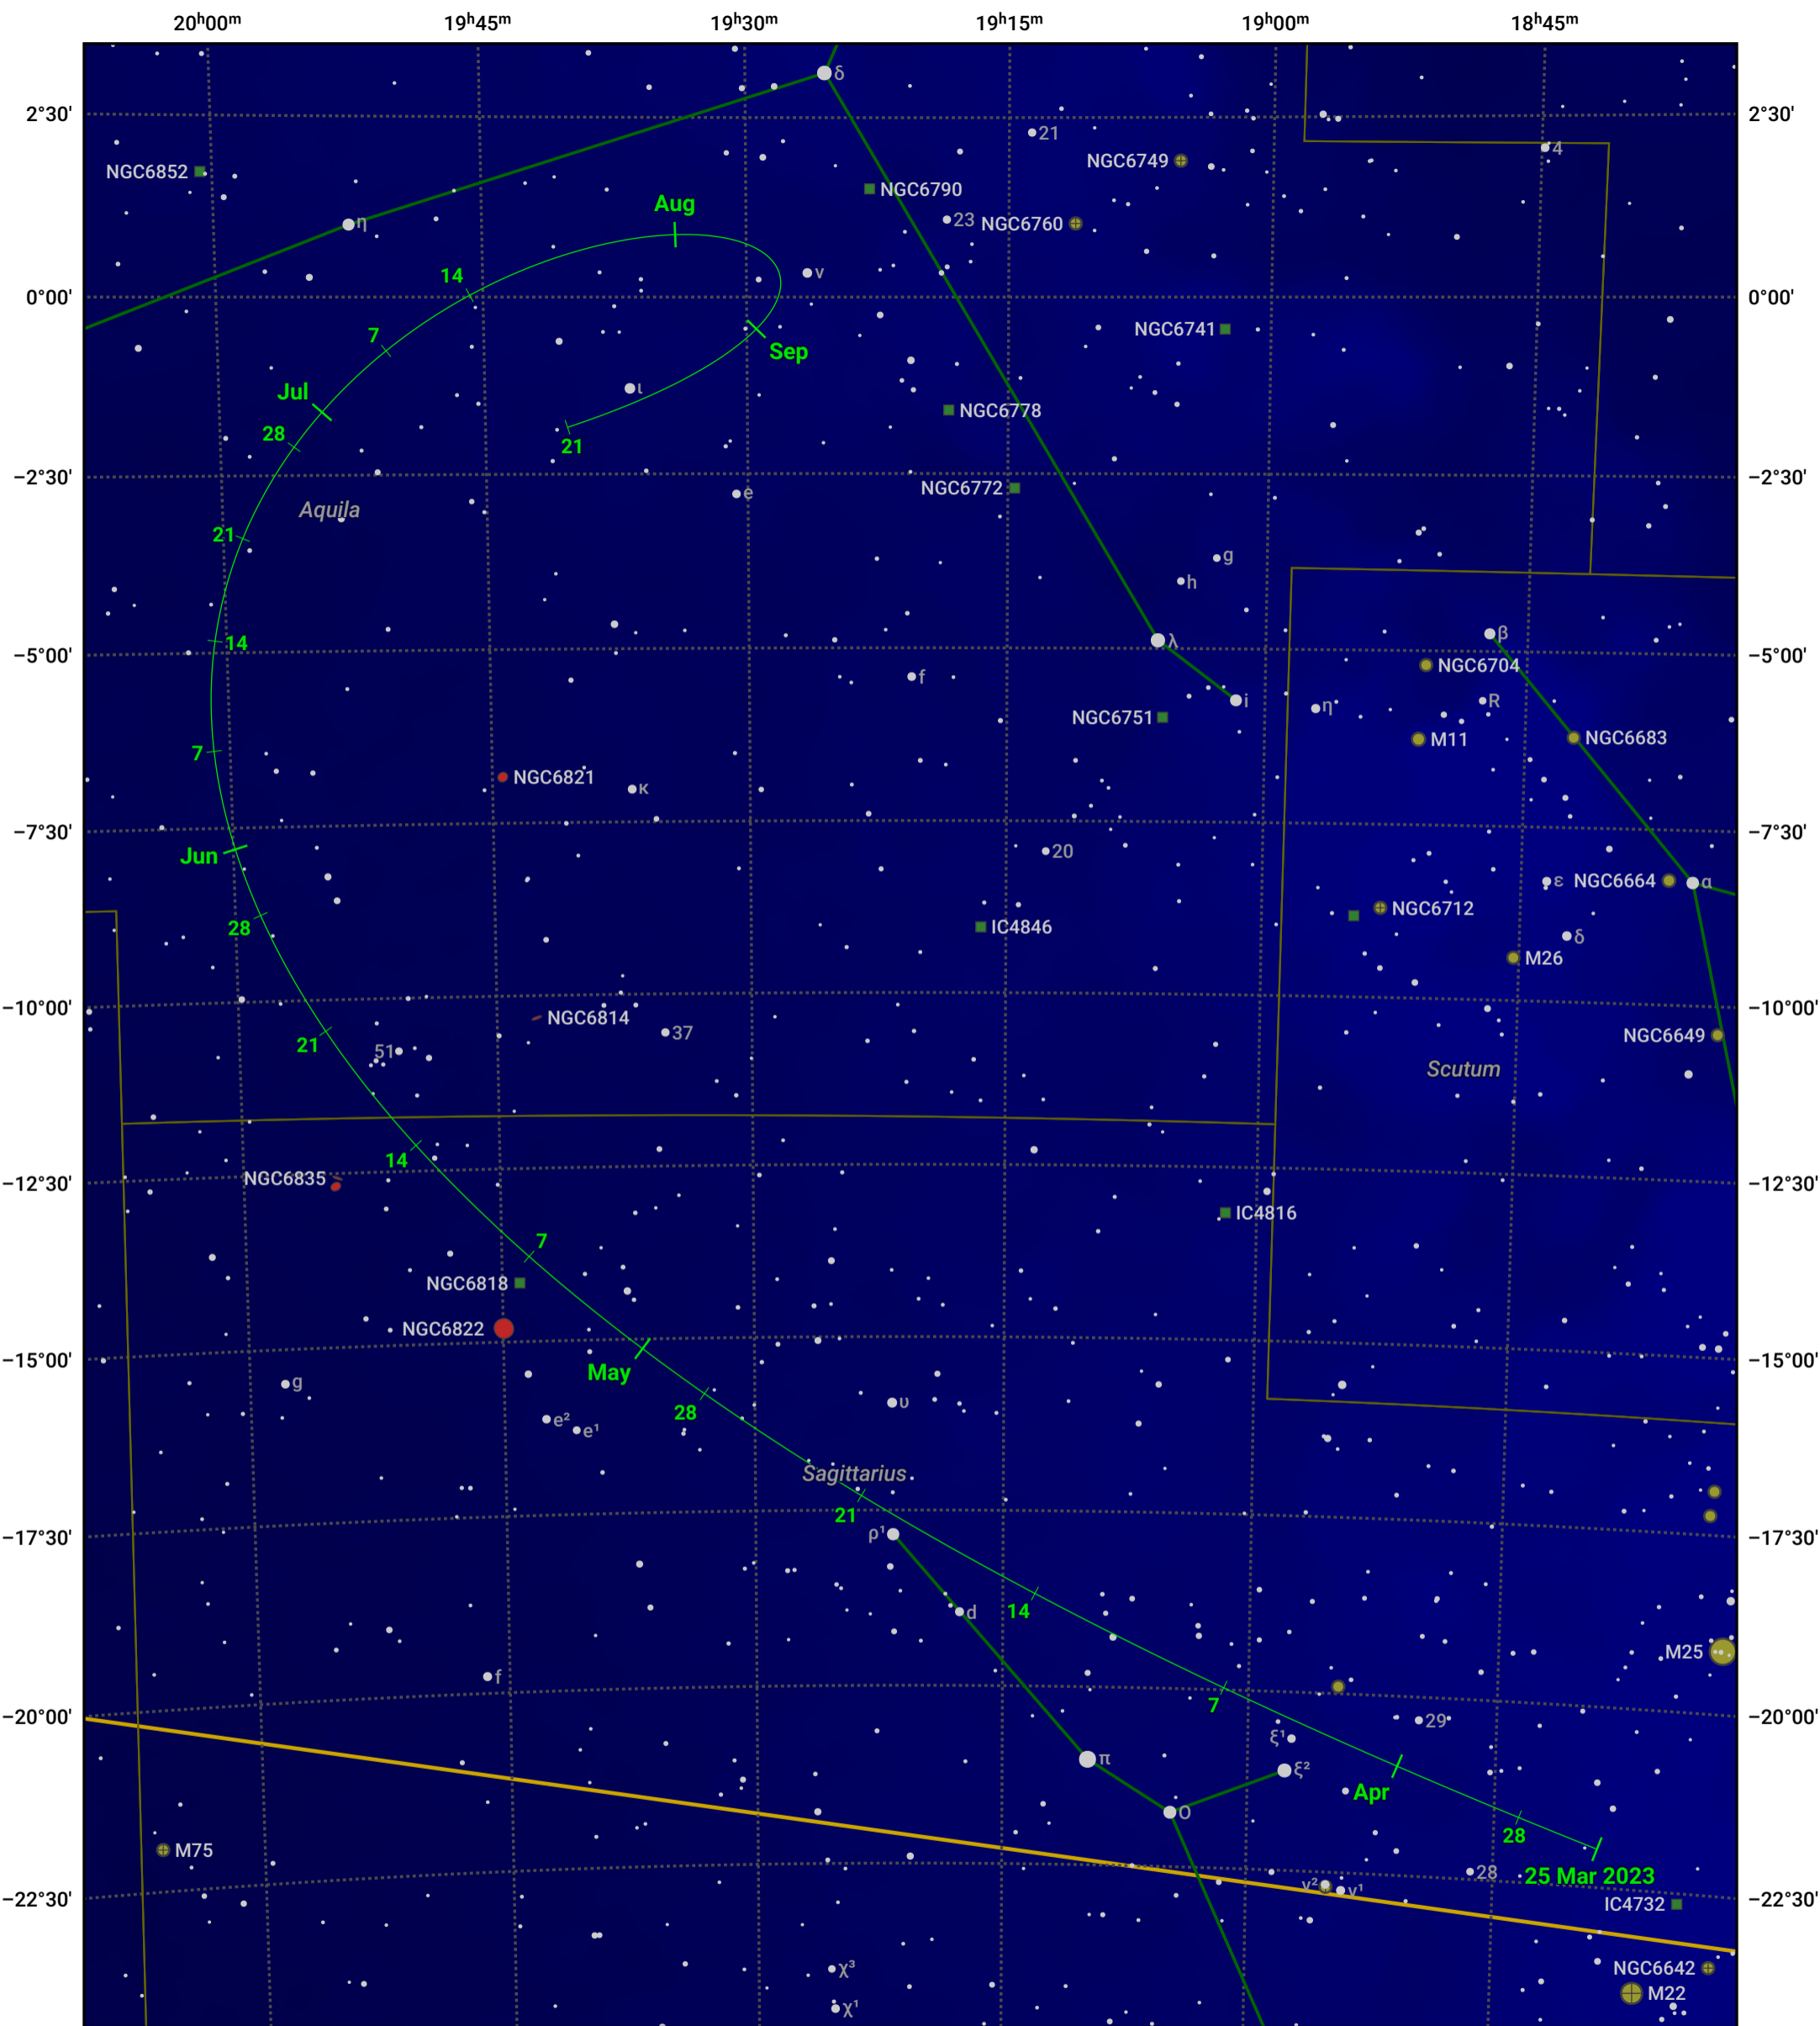

# The path of 237P/LINEAR starting on 25 Mar 2023

© Dominic Ford 2011–2023. Date markers placed at midnight UTC. Downloaded from <https://in-the-sky.org>

Magnitude scale: 8.0 7.0 6.0 5.0 4.0 3.0 2.0

— Ecliptic Plane

Galaxy Bright nebula Open cluster Globular cluster

Date	Mag
2023 May 1	11.0
2023 May 24	10.7
2023 Jul 1	10.5
2023 Sep 1	11.6
2023 Sep 5	11.7