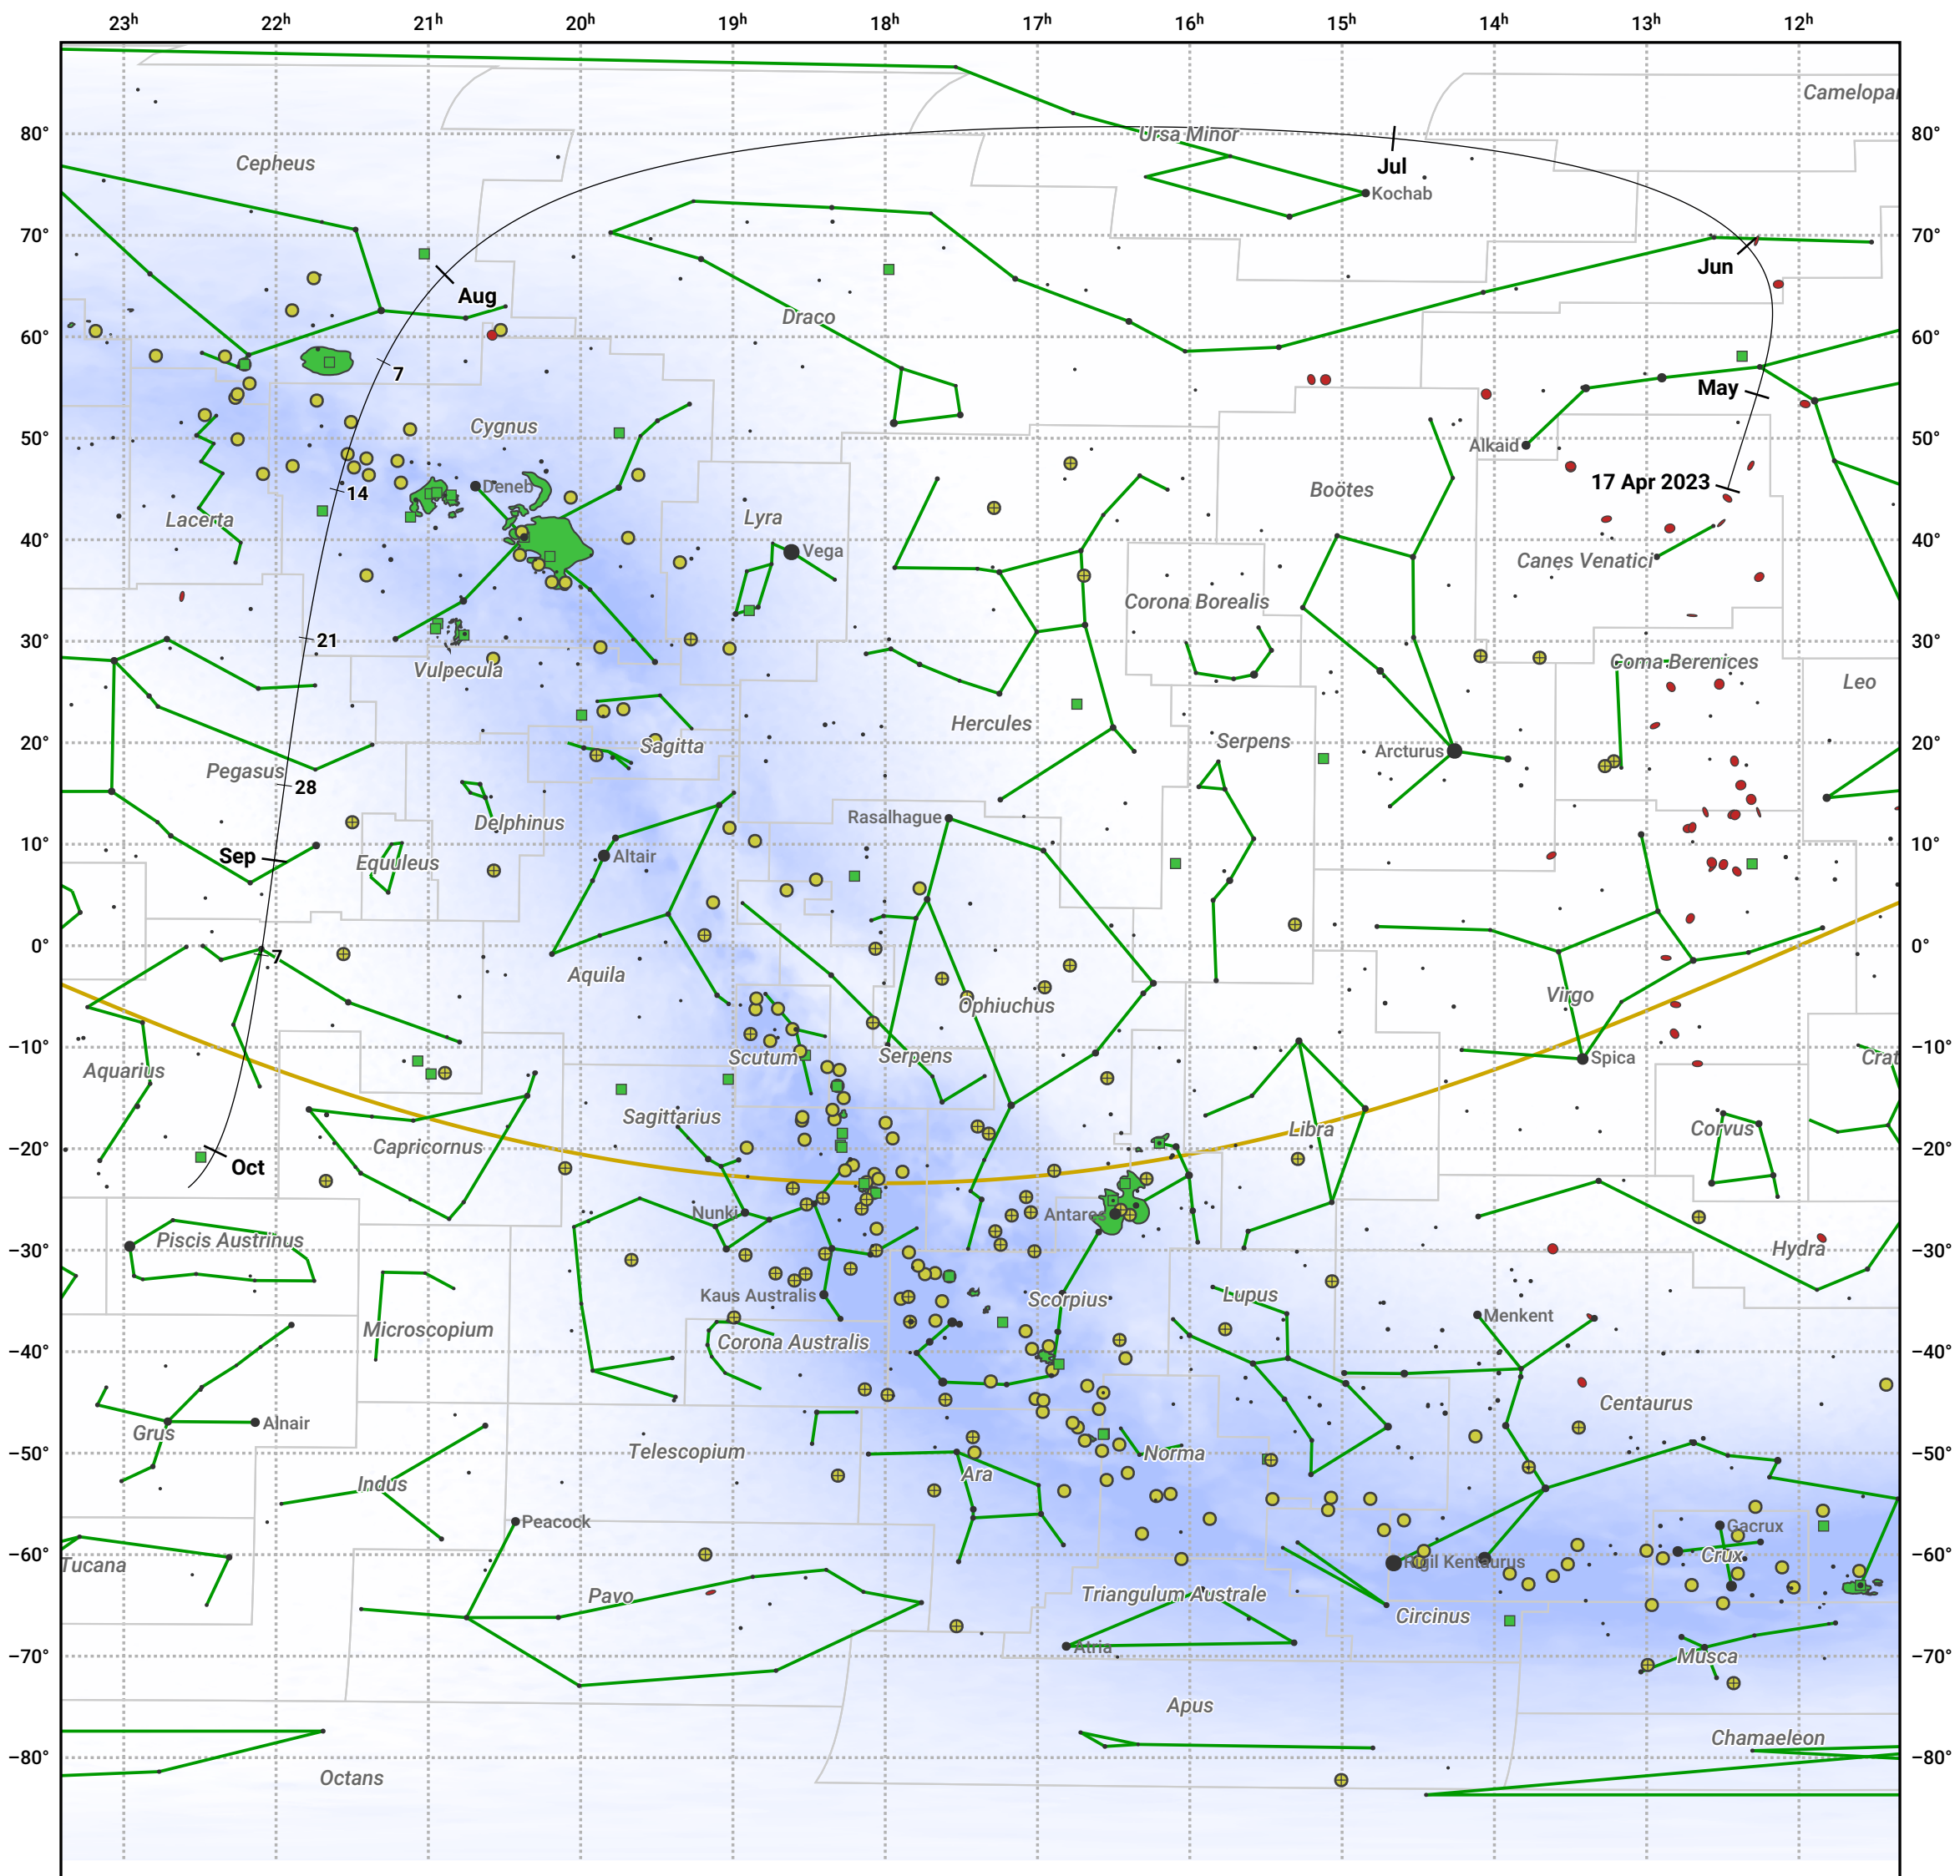

The path of C/2023 E1 (ATLAS) starting on 17 Apr 2023

© Dominic Ford 2011–2024. Date markers placed at midnight UTC. Downloaded from <https://in-the-sky.org>

Magnitude scale: • 5.0 • 4.0 • 3.0 • 2.0 • 1.0 • 0.0 • -1.0

— Ecliptic Plane

● Galaxy ■ Bright nebula ● Open cluster ⊕ Globular cluster

Date	Mag
2023 May 1	9.5
2023 May 6	9.3
2023 May 25	8.2
2023 Jun 15	7.2
2023 Jul 1	6.7
2023 Aug 31	8.2
2023 Sep 1	8.3
2023 Sep 10	9.2
2023 Sep 20	10.3
2023 Oct 1	11.4
2023 Oct 13	12.5