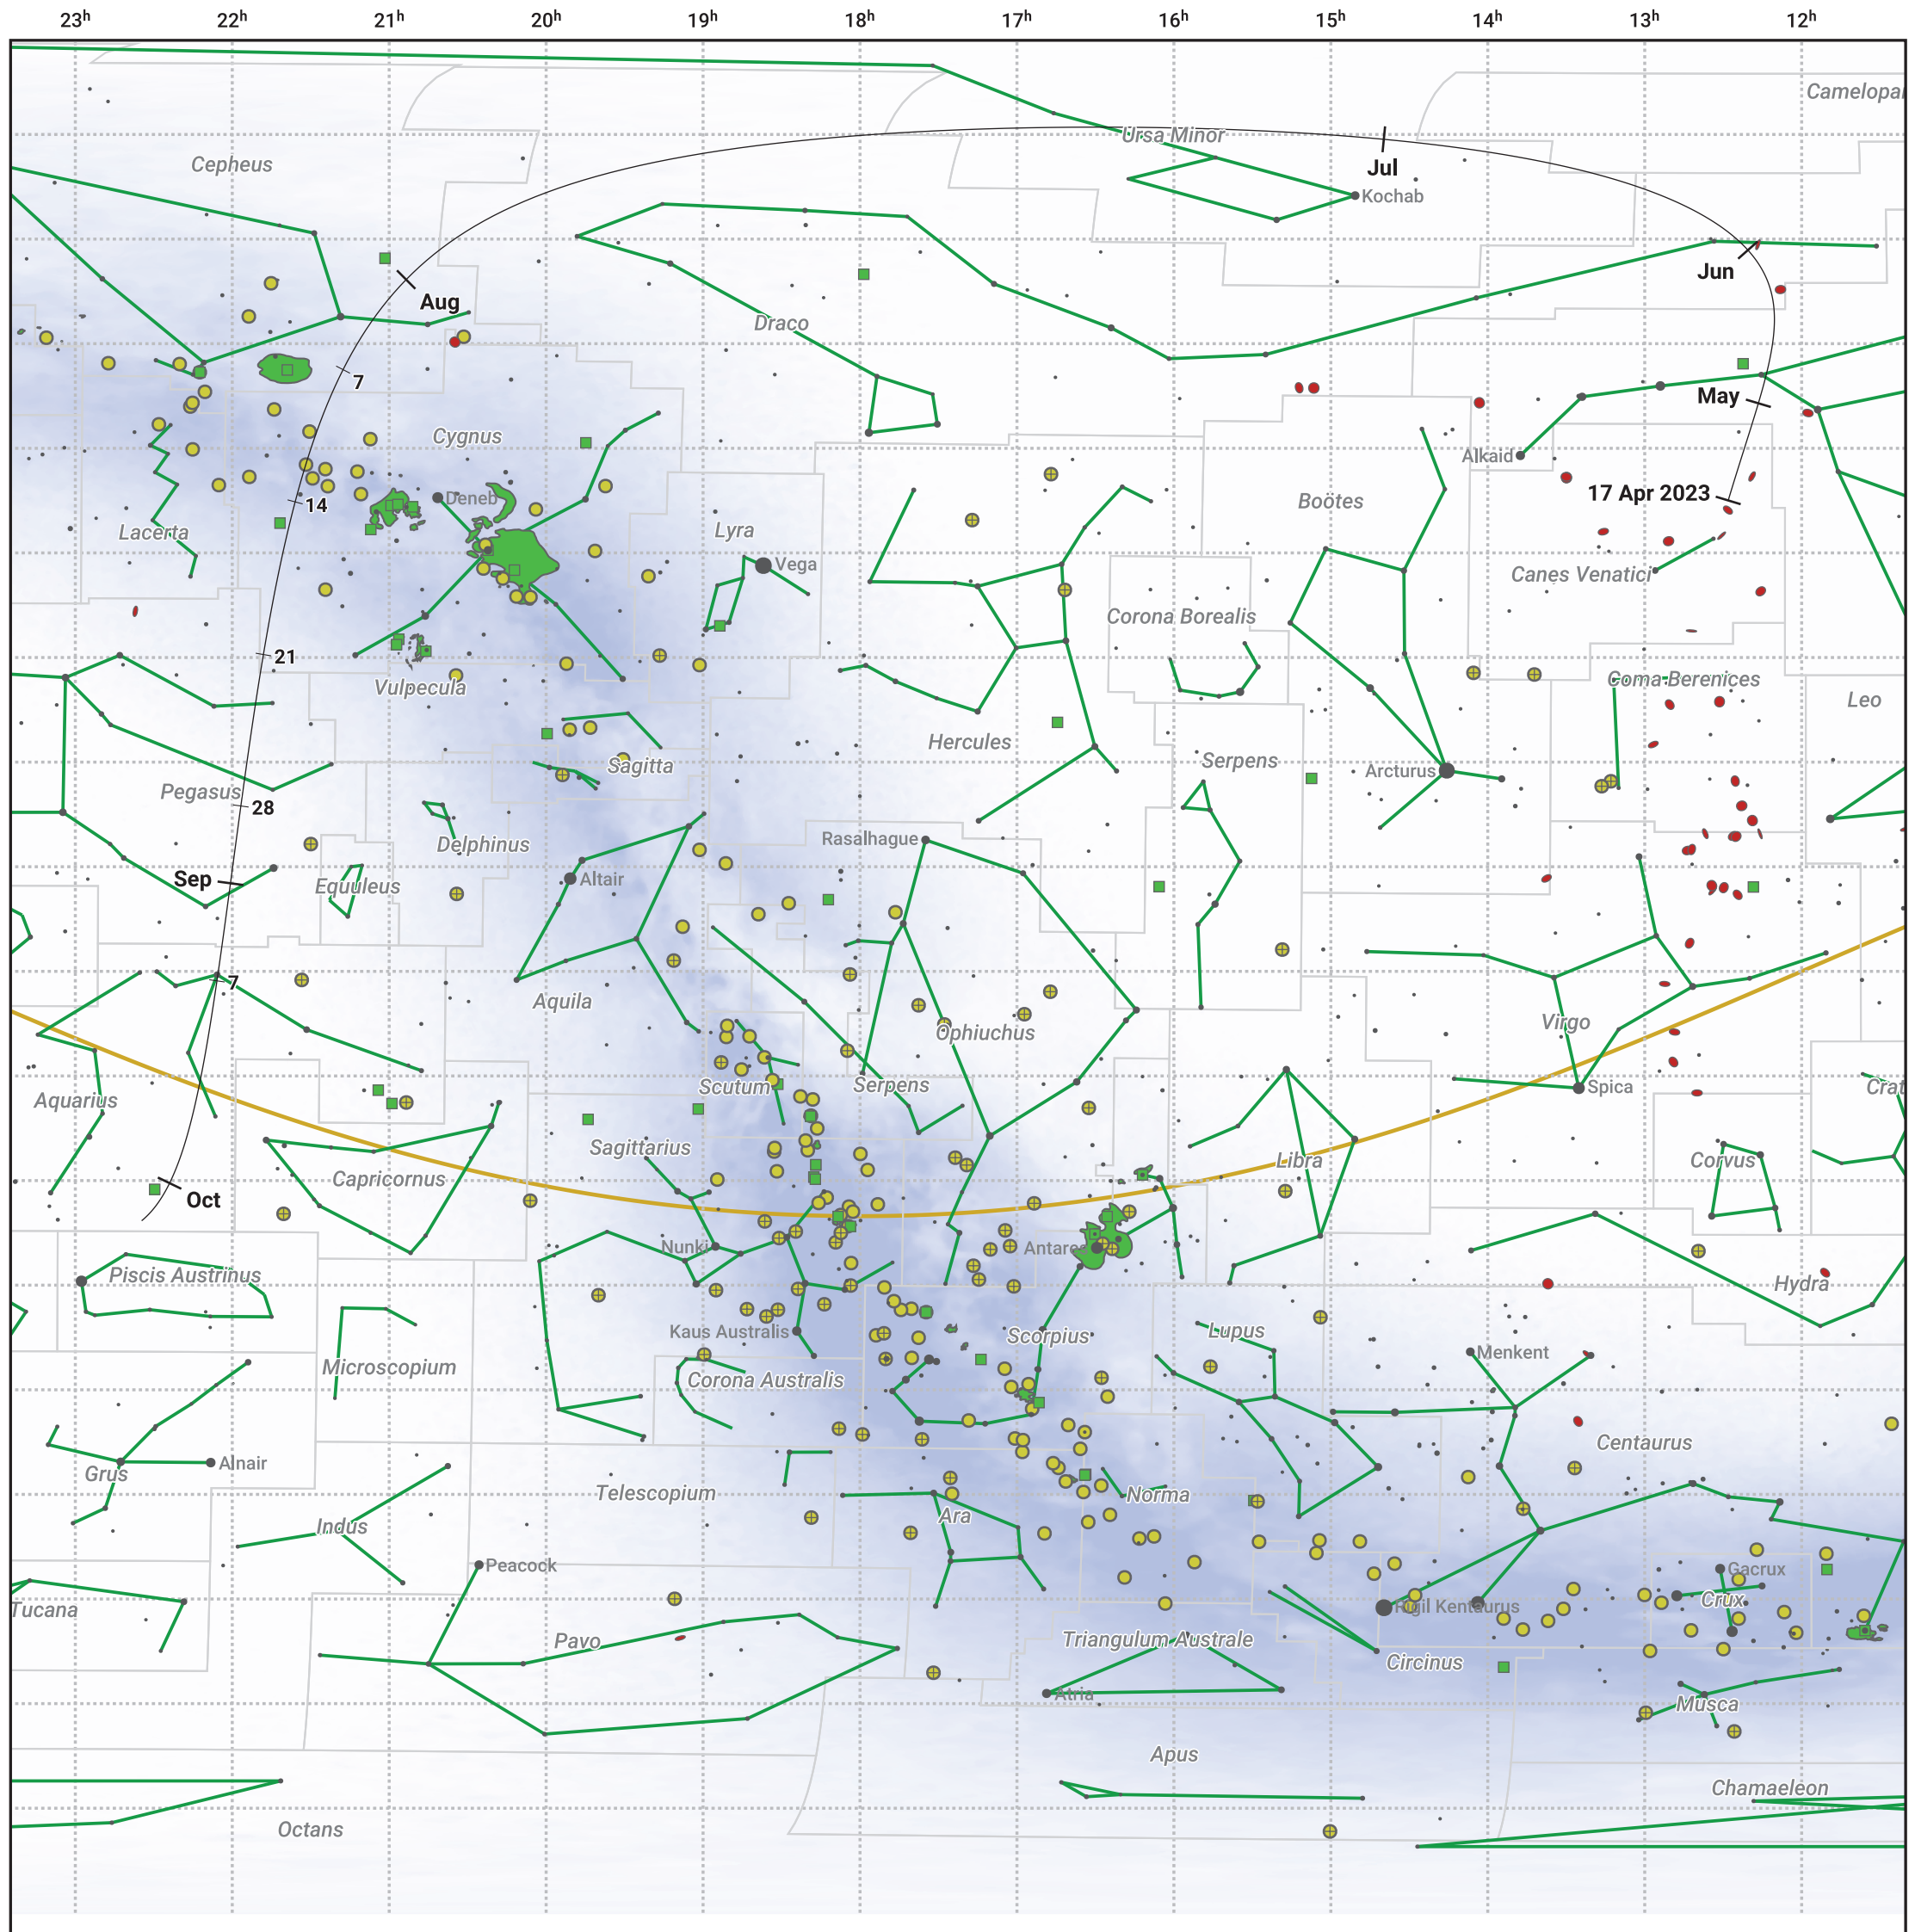

The path of C/2023 E1 (ATLAS) starting on 17 Apr 2023

© Dominic Ford 2011–2024. Date markers placed at midnight UTC. Downloaded from <https://in-the-sky.org>

Magnitude scale:  $\bullet$  5.0  $\bullet$  4.0  $\bullet$  3.0  $\bullet$  2.0  $\bullet$  1.0  $\bullet$  0.0  $\bullet$  -1.0

— Ecliptic Plane

● Galaxy ■ Bright nebula ● Open cluster ⊕ Globular cluster

Date	Mag
2023 May 1	9.5
2023 May 6	9.3
2023 May 25	8.2
2023 Jun 15	7.2
2023 Jul 1	6.7
2023 Aug 31	8.2
2023 Sep 1	8.3
2023 Sep 10	9.2
2023 Sep 20	10.3
2023 Oct 1	11.4
2023 Oct 13	12.5