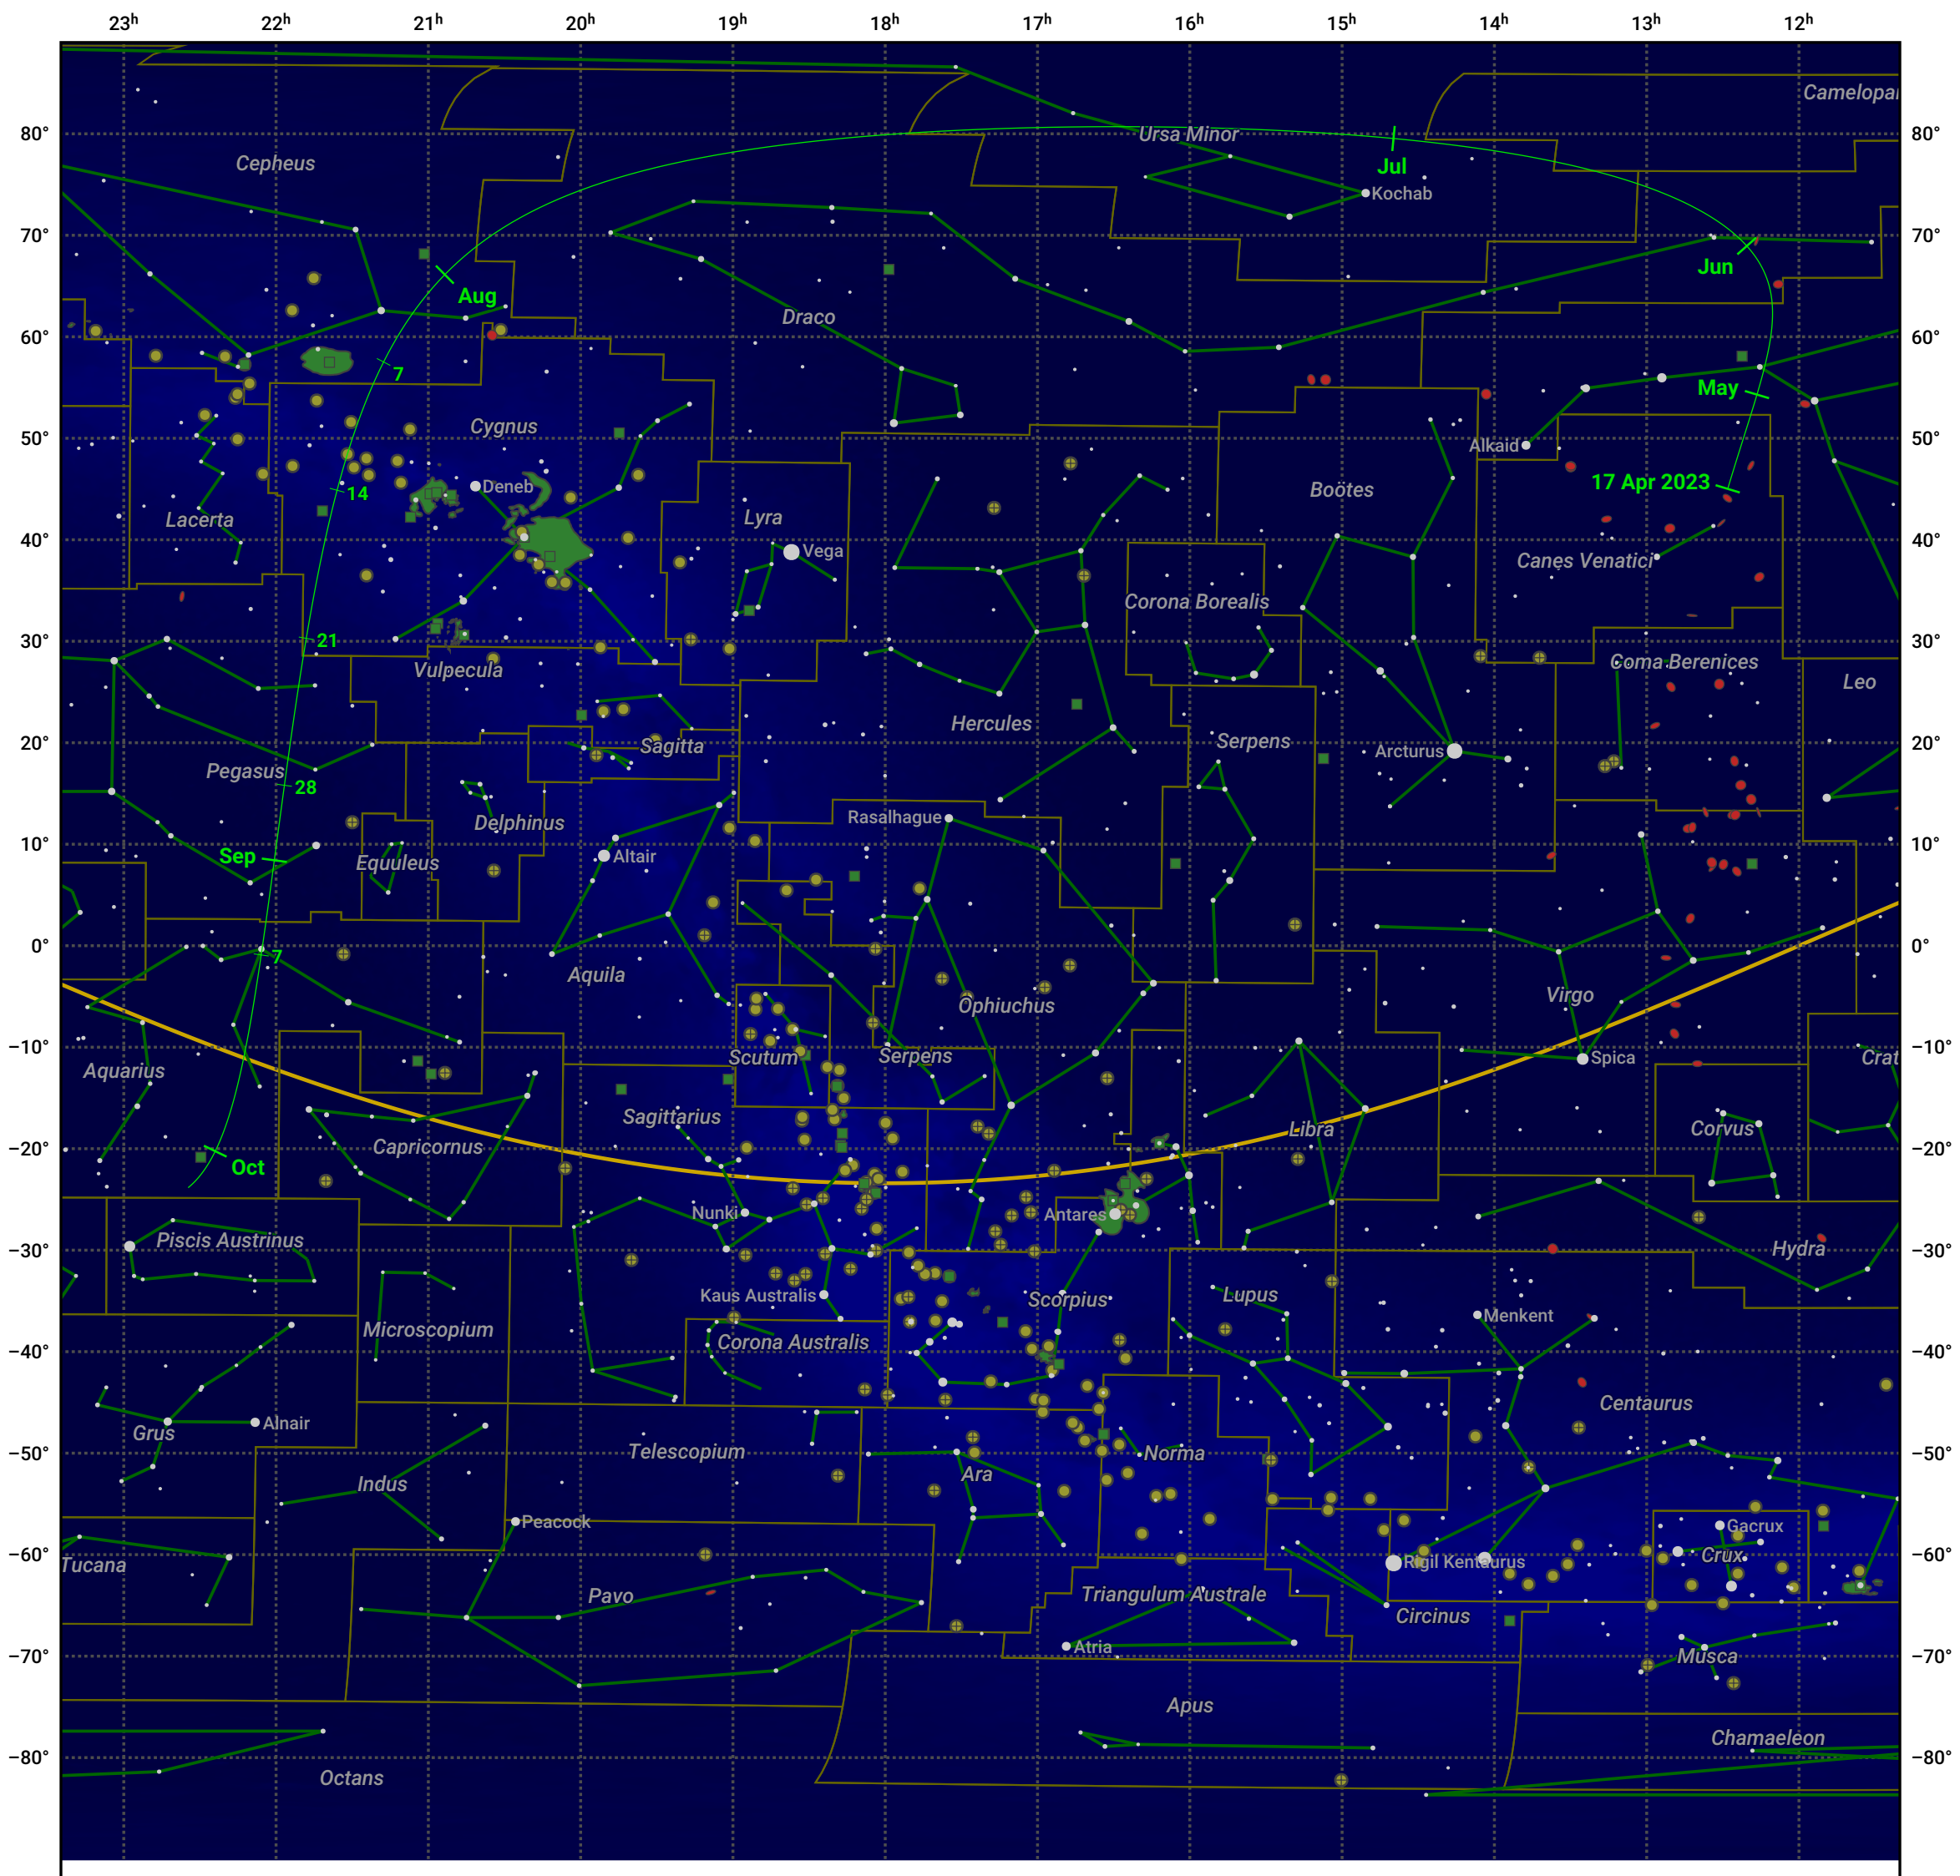

# The path of C/2023 E1 (ATLAS) starting on 17 Apr 2023

© Dominic Ford 2011–2024. Date markers placed at midnight UTC. Downloaded from <https://in-the-sky.org>

Magnitude scale: • 5.0 • 4.0 • 3.0 • 2.0 • 1.0 • 0.0 • -1.0

— Ecliptic Plane

■ Galaxy   
 ■ Bright nebula   
 ● Open cluster   
 ⊕ Globular cluster

Date	Mag
2023 May 1	9.5
2023 May 6	9.3
2023 May 25	8.2
2023 Jun 15	7.2
2023 Jul 1	6.7
2023 Aug 31	8.2
2023 Sep 1	8.3
2023 Sep 10	9.2
2023 Sep 20	10.3
2023 Oct 1	11.4
2023 Oct 13	12.5