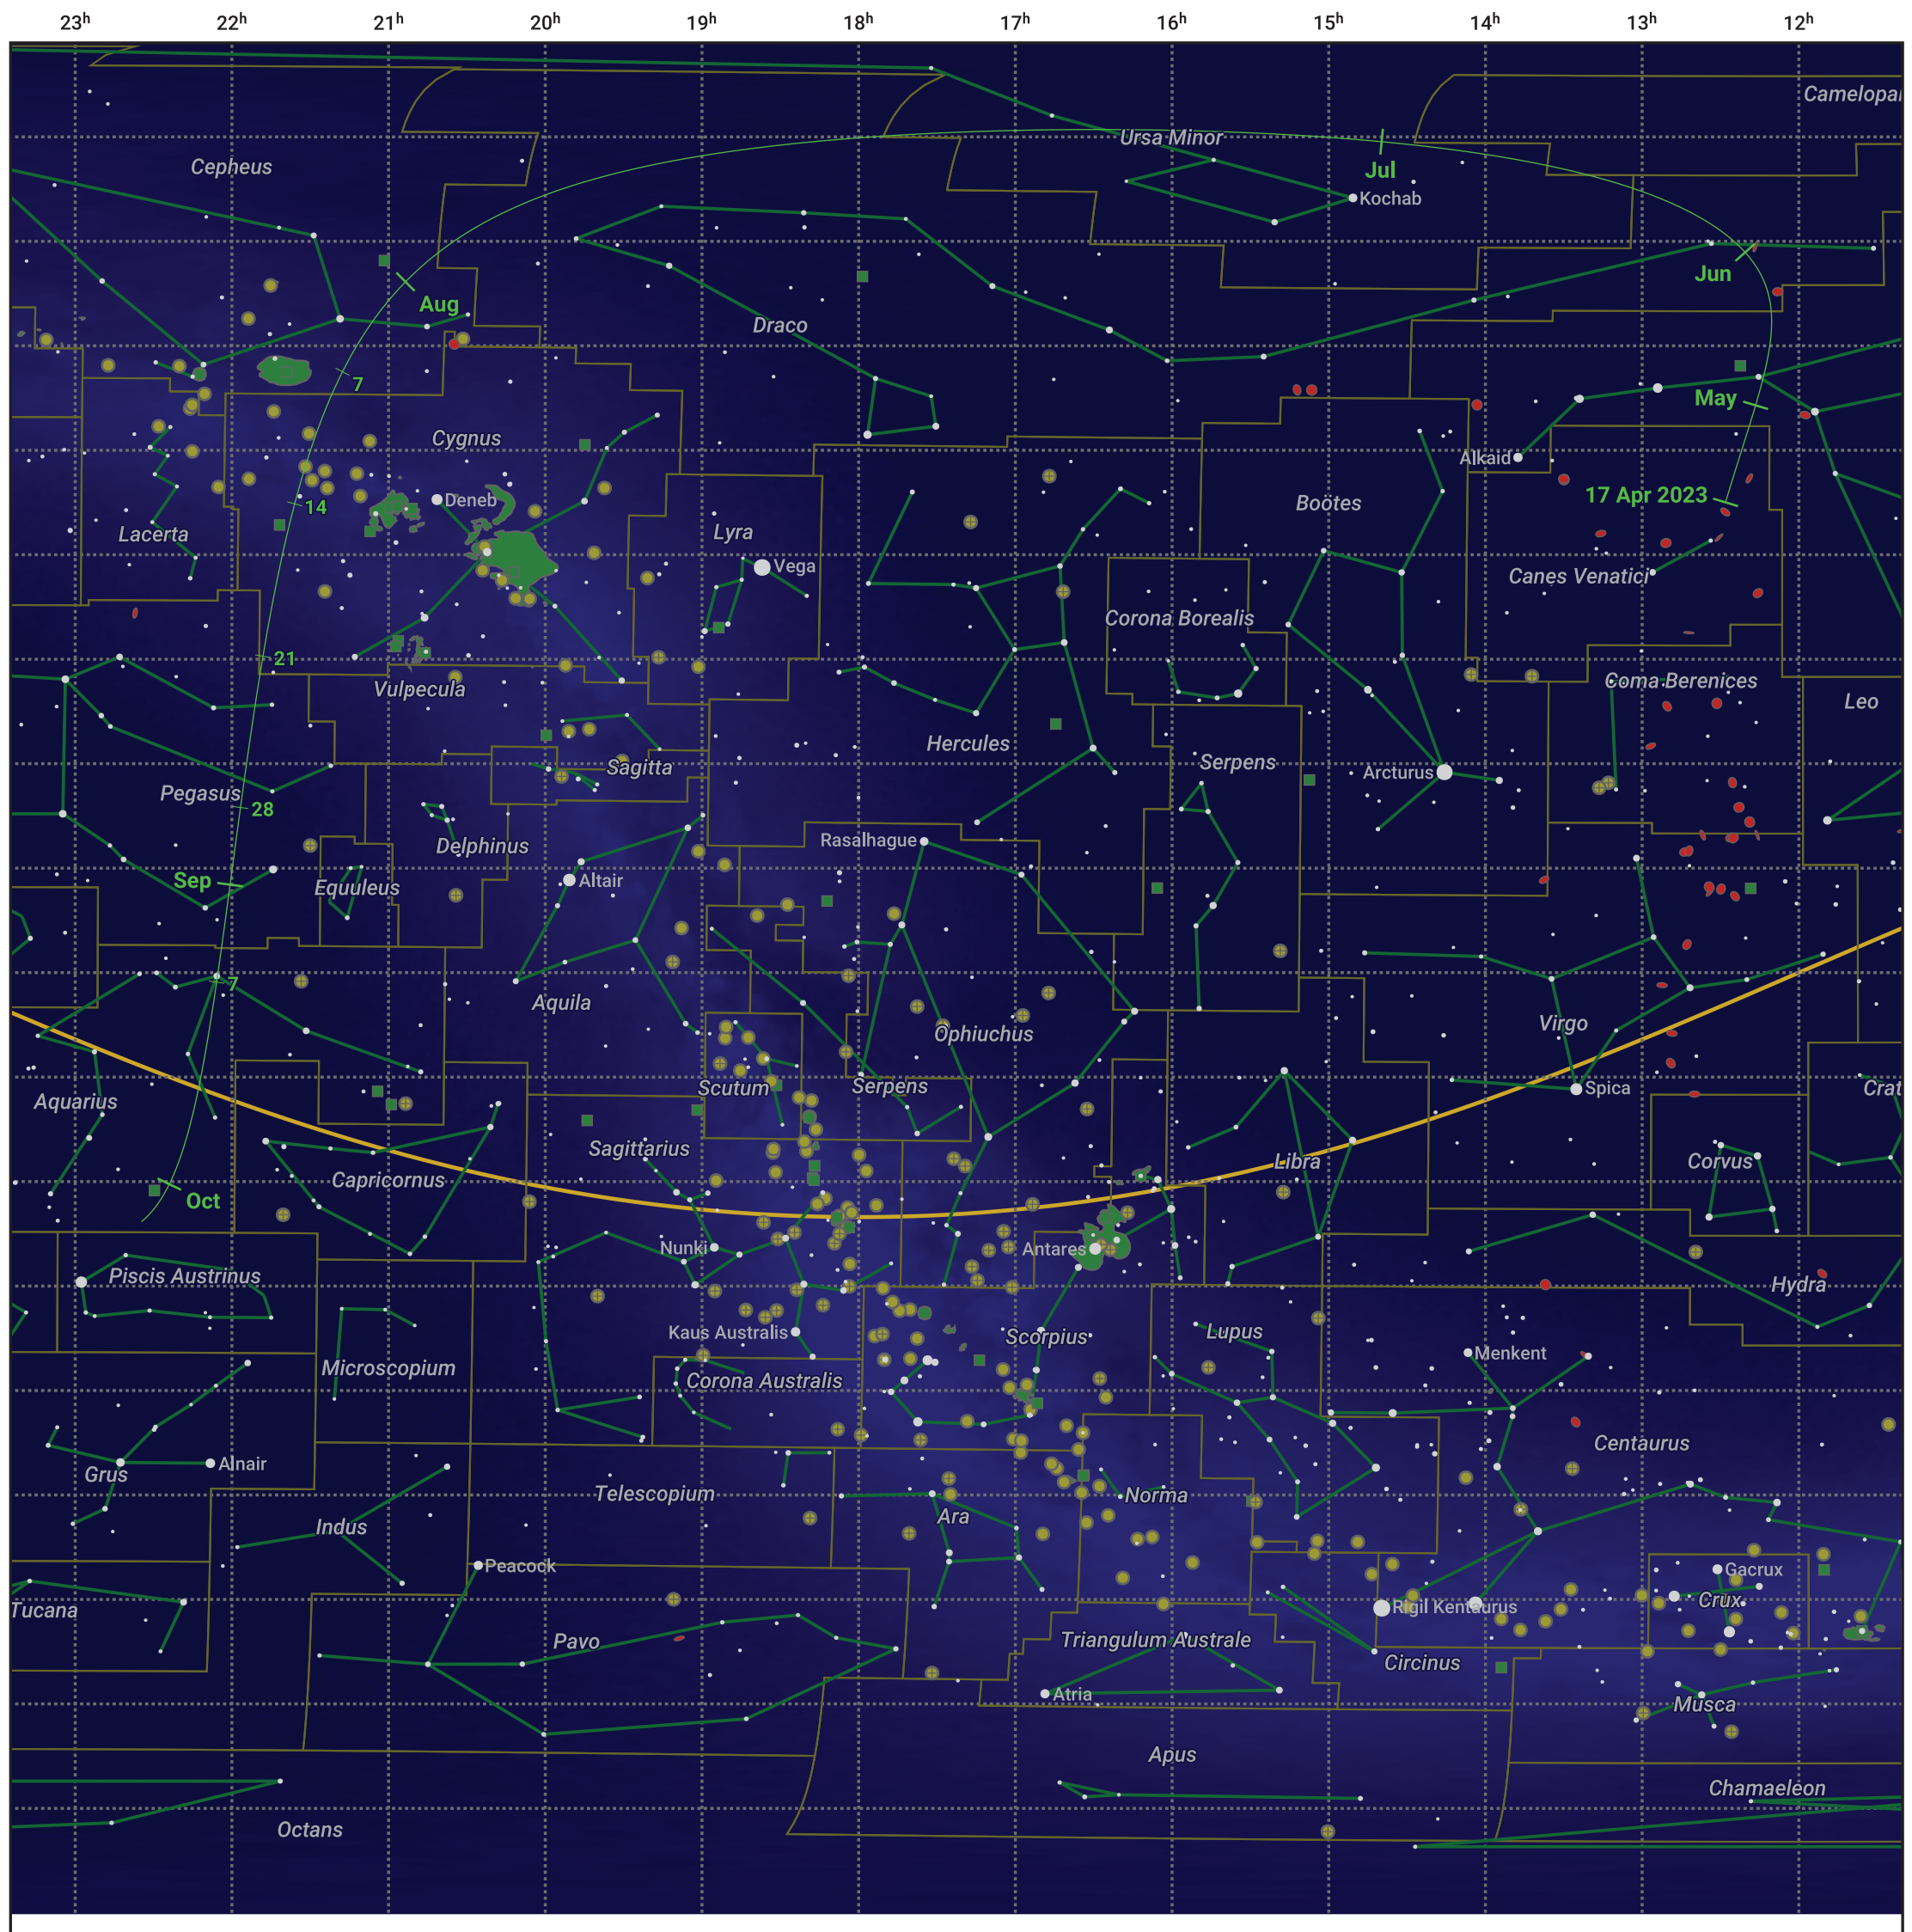

The path of C/2023 E1 (ATLAS) starting on 17 Apr 2023

© Dominic Ford 2011–2024. Date markers placed at midnight UTC. Downloaded from <https://in-the-sky.org>

Magnitude scale: -5.0 -4.0 -3.0 -2.0 -1.0 0.0 -1.0

— Ecliptic Plane

Galaxy Bright nebula Open cluster Globular cluster

Date	Mag
2023 May 1	9.5
2023 May 6	9.3
2023 May 25	8.2
2023 Jun 15	7.2
2023 Jul 1	6.7
2023 Aug 31	8.2
2023 Sep 1	8.3
2023 Sep 10	9.2
2023 Sep 20	10.3
2023 Oct 1	11.4
2023 Oct 13	12.5