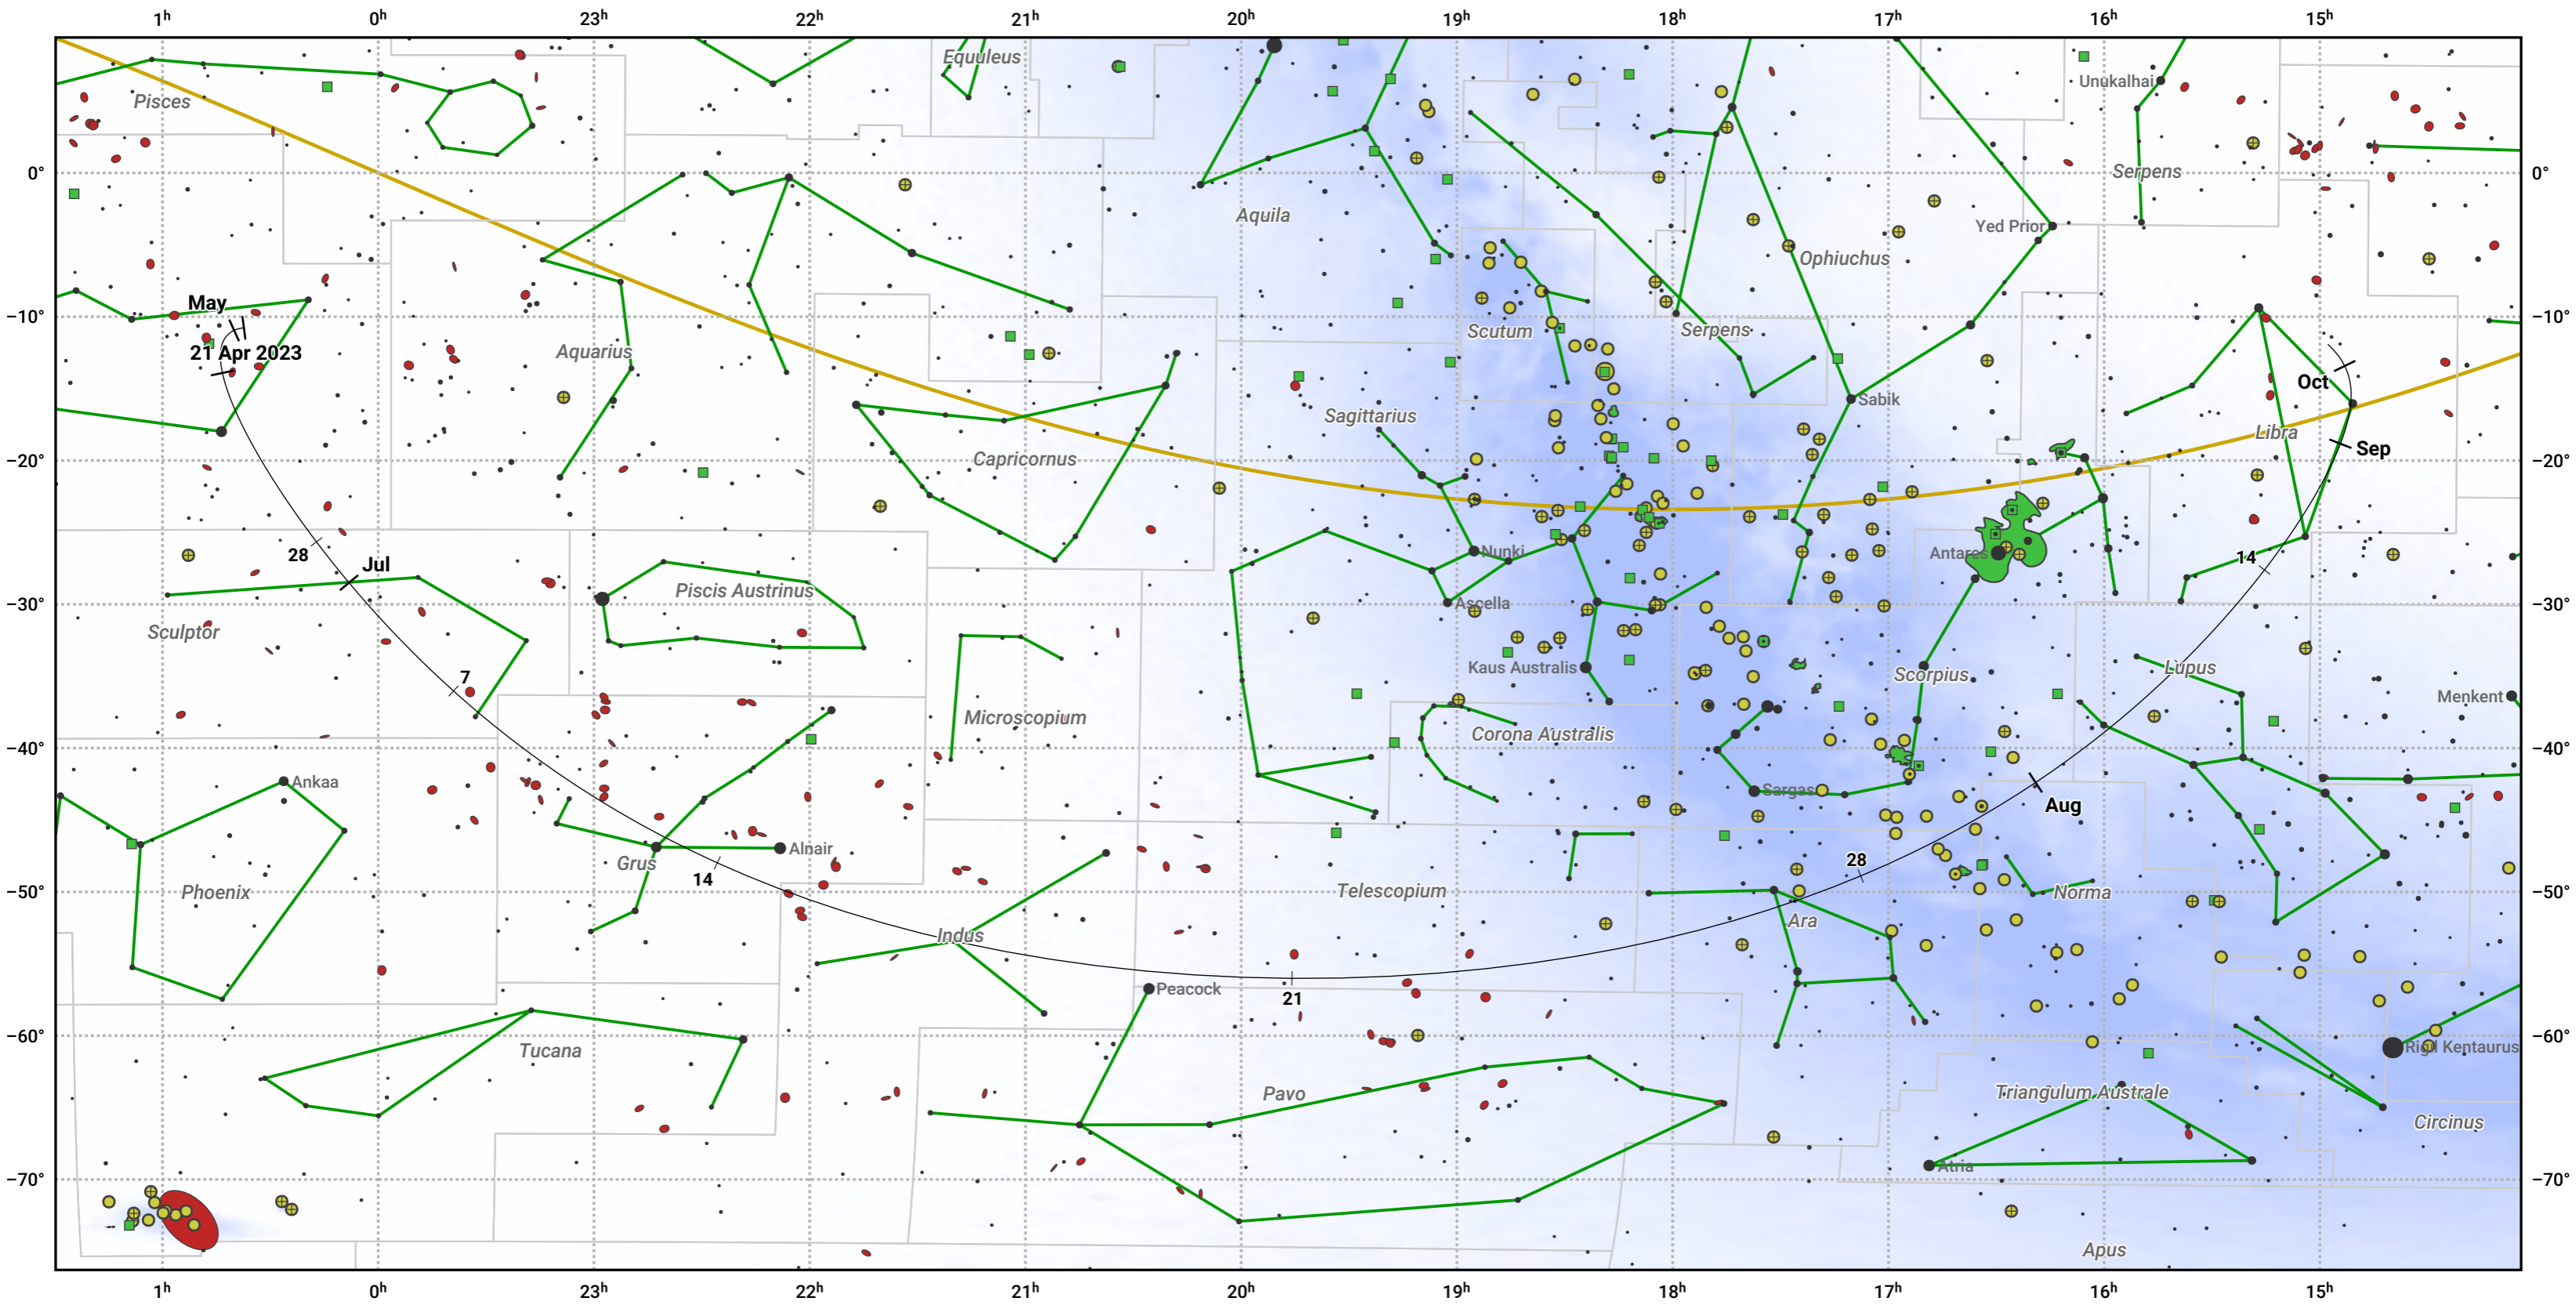

The path of C/2021 T4 (Lemmon) starting on 21 Apr 2023

© Dominic Ford 2011–2024. Date markers placed at midnight UTC. Downloaded from <https://in-the-sky.org>

Magnitude scale: • 6.0 • 5.0 • 4.0 • 3.0 • 2.0 • 1.0 • 0.0 • -1.0

— Ecliptic Plane

● Galaxy ■ Bright nebula ● Open cluster ⊕ Globular cluster

Date	Mag
2023 May 1	13.3
2023 May 20	12.6
2023 Jun 10	11.6
2023 Jun 26	10.6
2023 Jul 1	10.2
2023 Jul 9	9.5
2023 Aug 17	10.6
2023 Sep 1	11.4
2023 Sep 5	11.6
2023 Sep 30	12.6