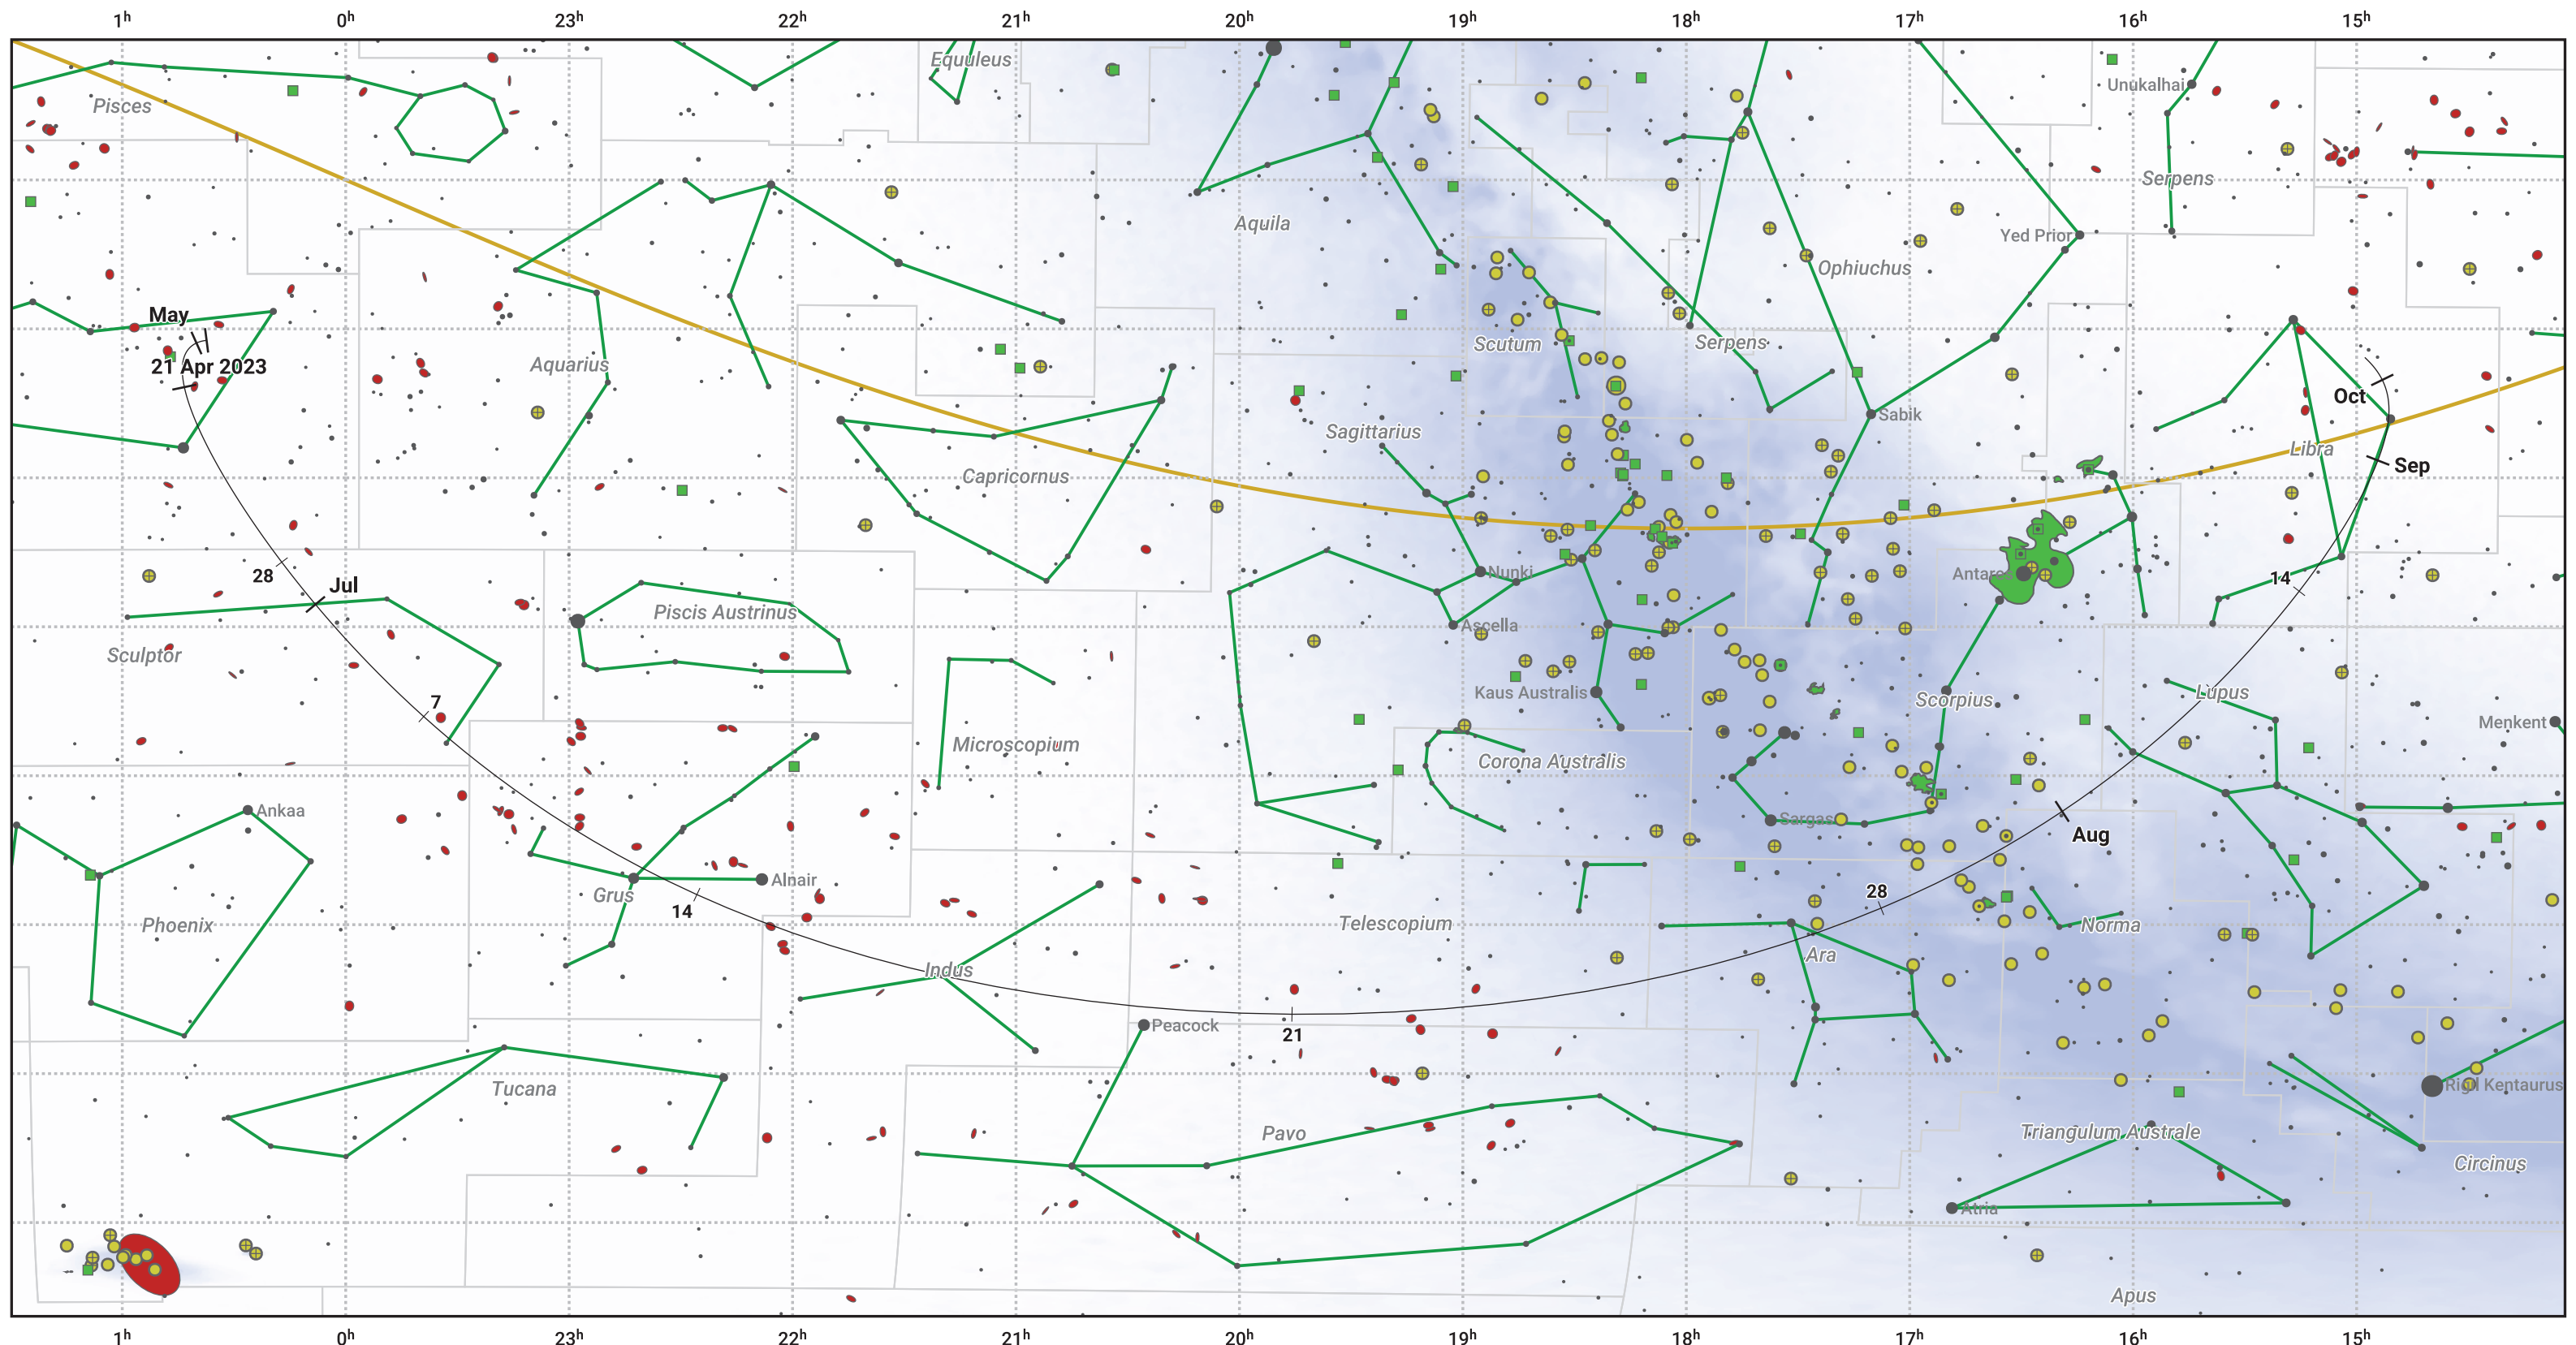

The path of C/2021 T4 (Lemmon) starting on 21 Apr 2023

© Dominic Ford 2011–2024. Date markers placed at midnight UTC. Downloaded from <https://in-the-sky.org>

Magnitude scale: • 6.0 • 5.0 • 4.0 • 3.0 • 2.0 • 1.0 • 0.0 • -1.0

— Ecliptic Plane

■ Galaxy
 ■ Bright nebula
 ● Open cluster
 ⊕ Globular cluster

Date	Mag
2023 May 1	13.3
2023 May 20	12.6
2023 Jun 10	11.6
2023 Jun 26	10.6
2023 Jul 1	10.2
2023 Jul 9	9.5
2023 Aug 17	10.6
2023 Sep 1	11.4
2023 Sep 5	11.6
2023 Sep 30	12.6