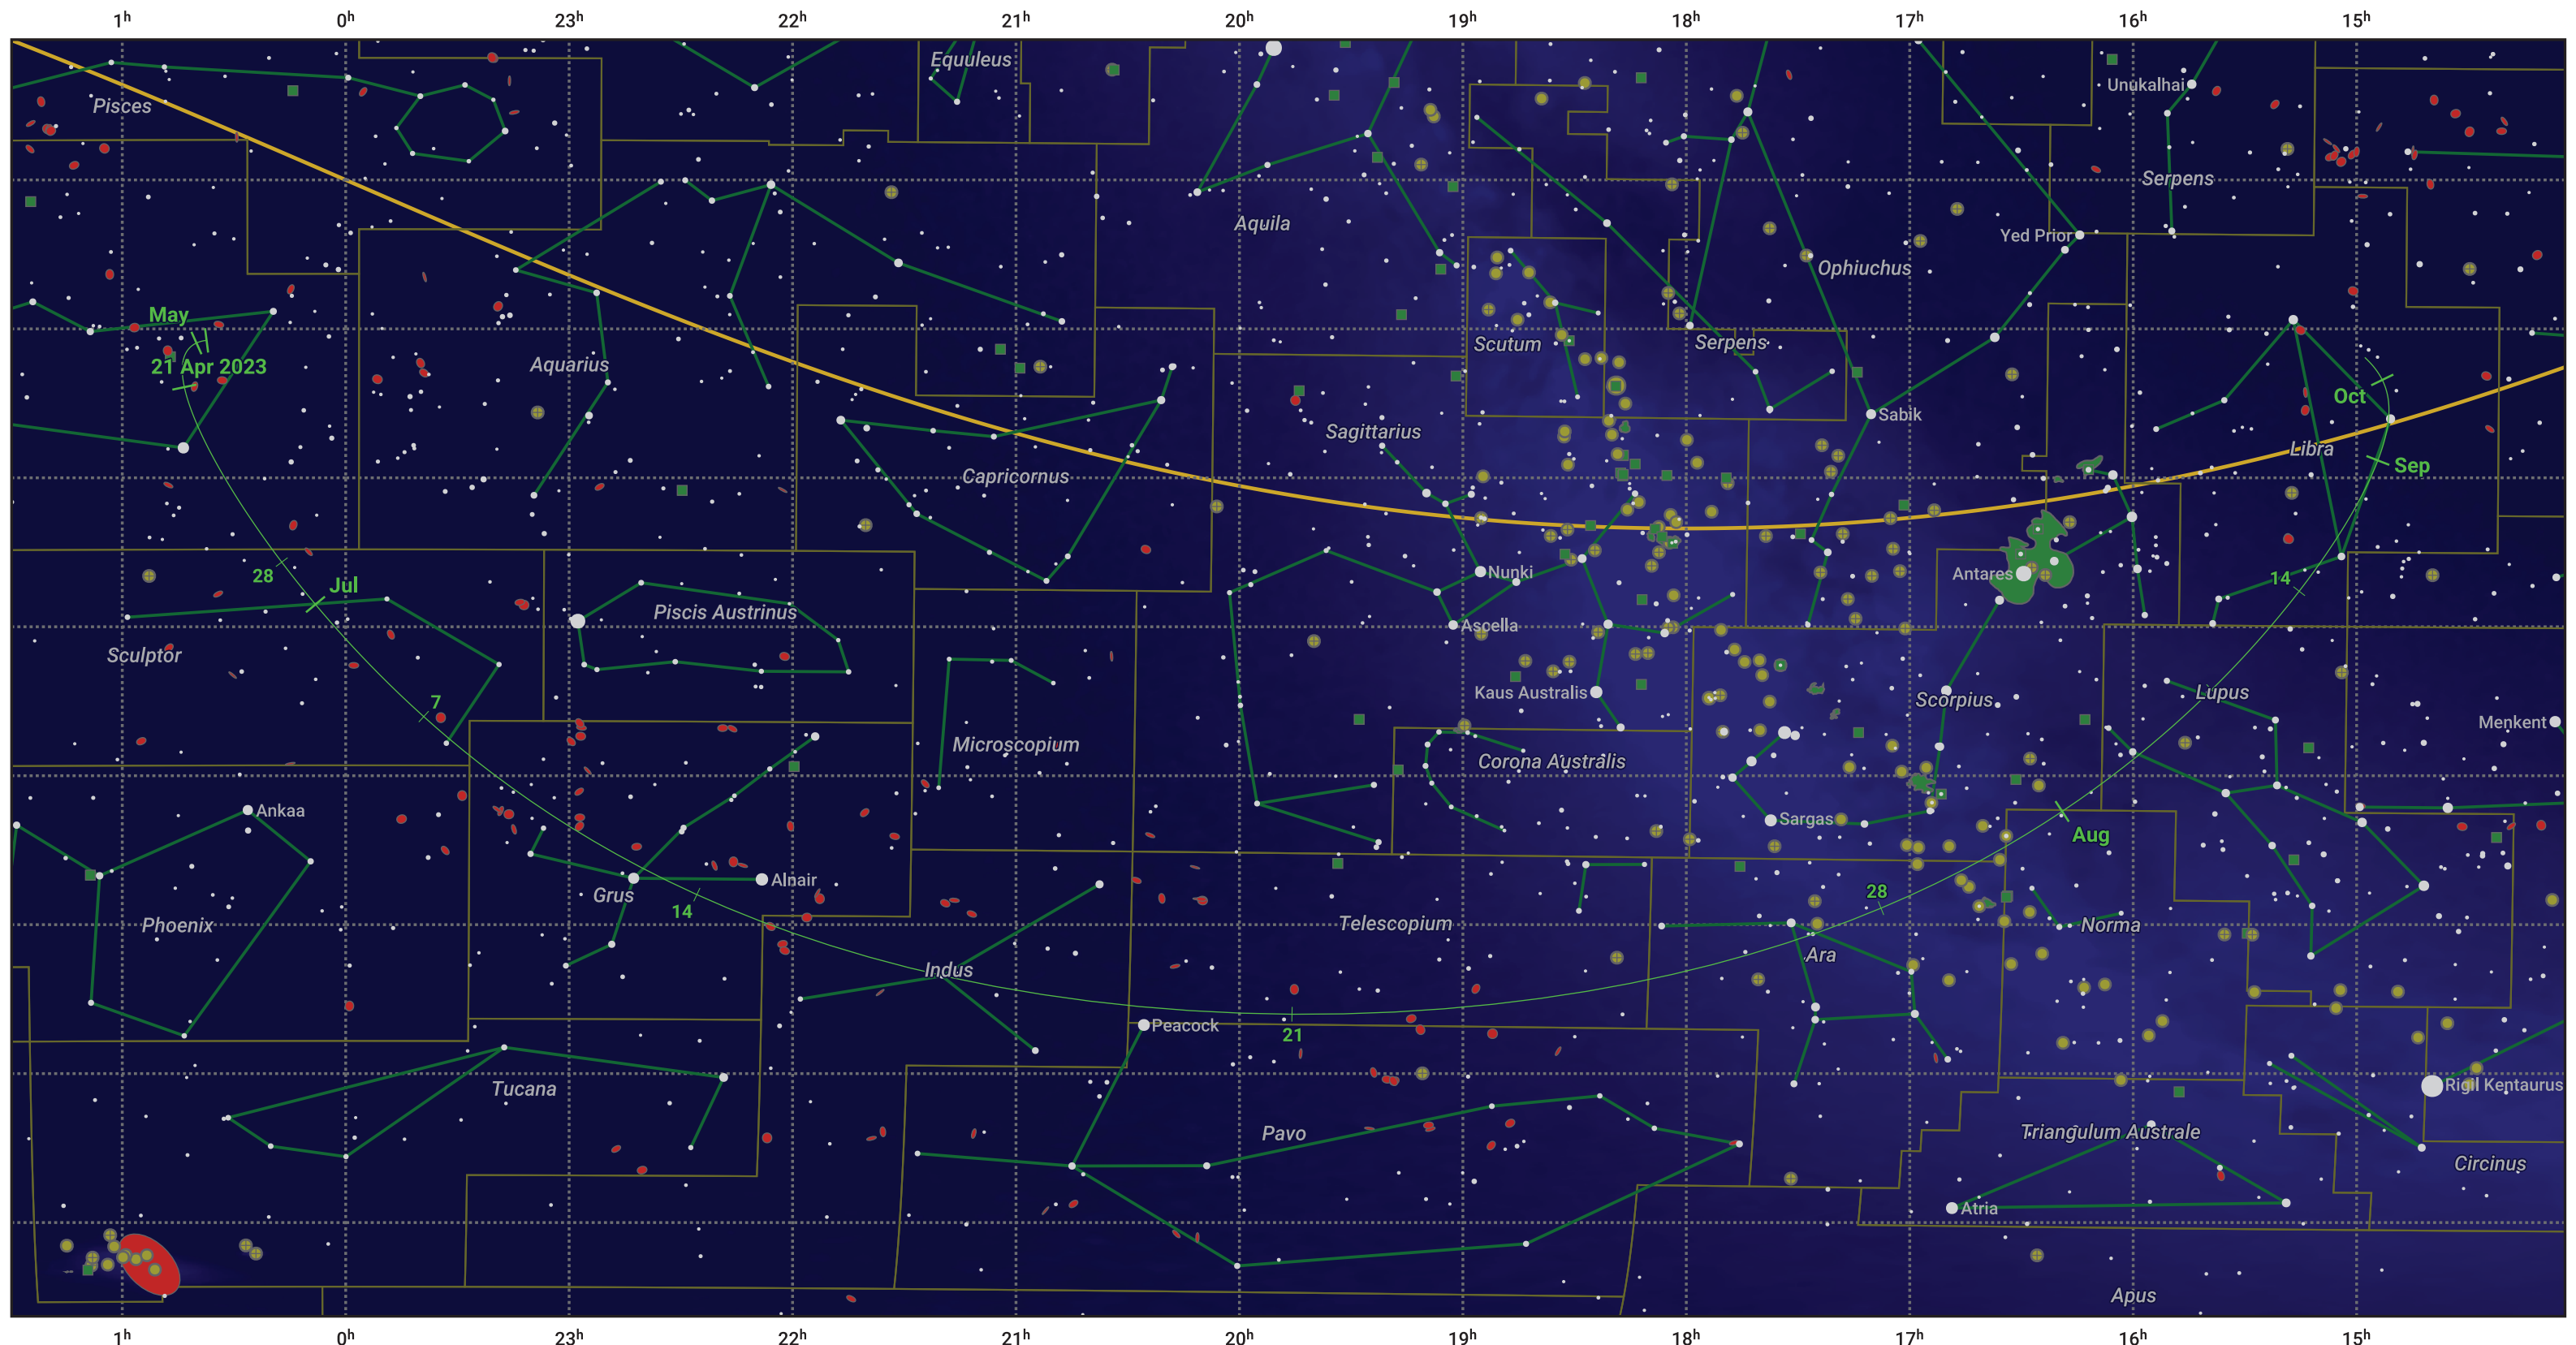

The path of C/2021 T4 (Lemmon) starting on 21 Apr 2023

© Dominic Ford 2011–2024. Date markers placed at midnight UTC. Downloaded from <https://in-the-sky.org>

Magnitude scale: ● -6.0 ● -5.0 ● -4.0 ● -3.0 ● -2.0 ● -1.0 ● 0.0 ● 1.0 ● 2.0

— Ecliptic Plane

■ Galaxy
 ■ Bright nebula
 ● Open cluster
 ⊕ Globular cluster

Date	Mag
2023 May 1	13.3
2023 May 20	12.6
2023 Jun 10	11.6
2023 Jun 26	10.6
2023 Jul 1	10.2
2023 Jul 9	9.5
2023 Aug 17	10.6
2023 Sep 1	11.4
2023 Sep 5	11.6
2023 Sep 30	12.6