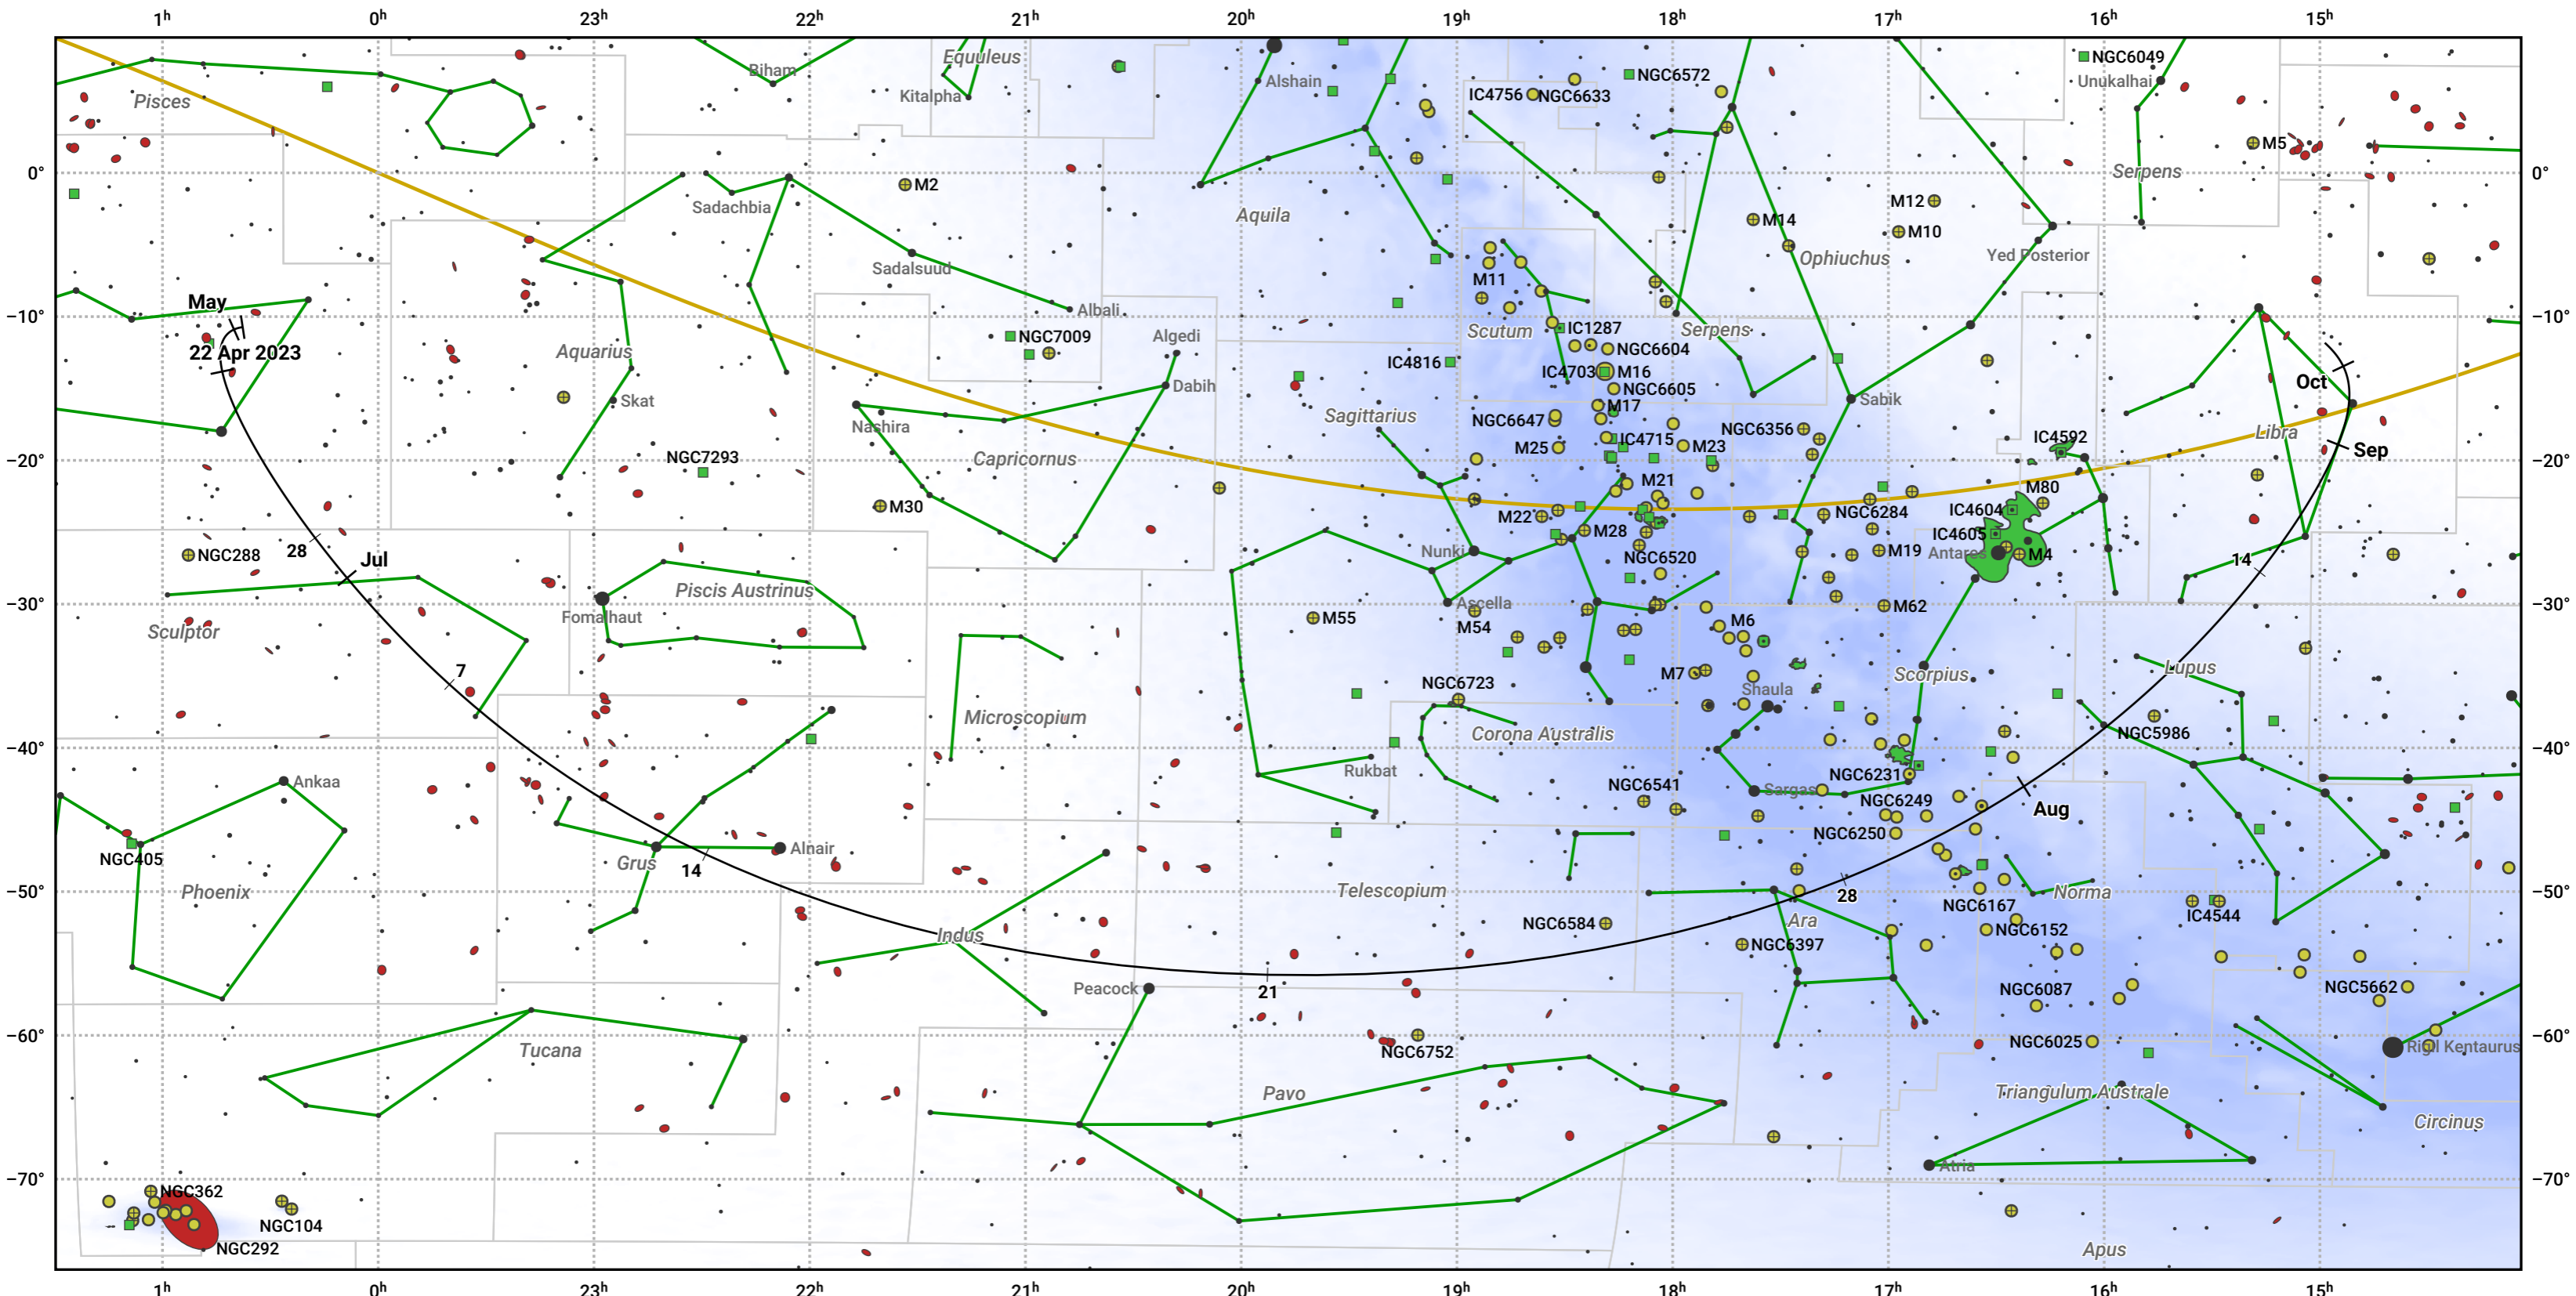

The path of C/2021 T4 (Lemmon) starting on 22 Apr 2023

© Dominic Ford 2011–2024. Date markers placed at midnight UTC. Downloaded from <https://in-the-sky.org>

Magnitude scale: ● -6.0 ● -5.0 ● -4.0 ● -3.0 ● -2.0 ● -1.0 ● 0.0 ● 1.0 ● 2.0 ● 3.0 ● 4.0 ● 5.0 ● 6.0

— Ecliptic Plane

● Galaxy ■ Bright nebula ● Open cluster ⊕ Globular cluster

Date	Mag
2023 May 1	13.3
2023 May 22	12.6
2023 Jun 12	11.5
2023 Jun 28	10.4
2023 Jul 1	10.2
2023 Jul 11	9.4
2023 Aug 15	10.4
2023 Sep 1	11.4
2023 Sep 2	11.5
2023 Sep 26	12.5