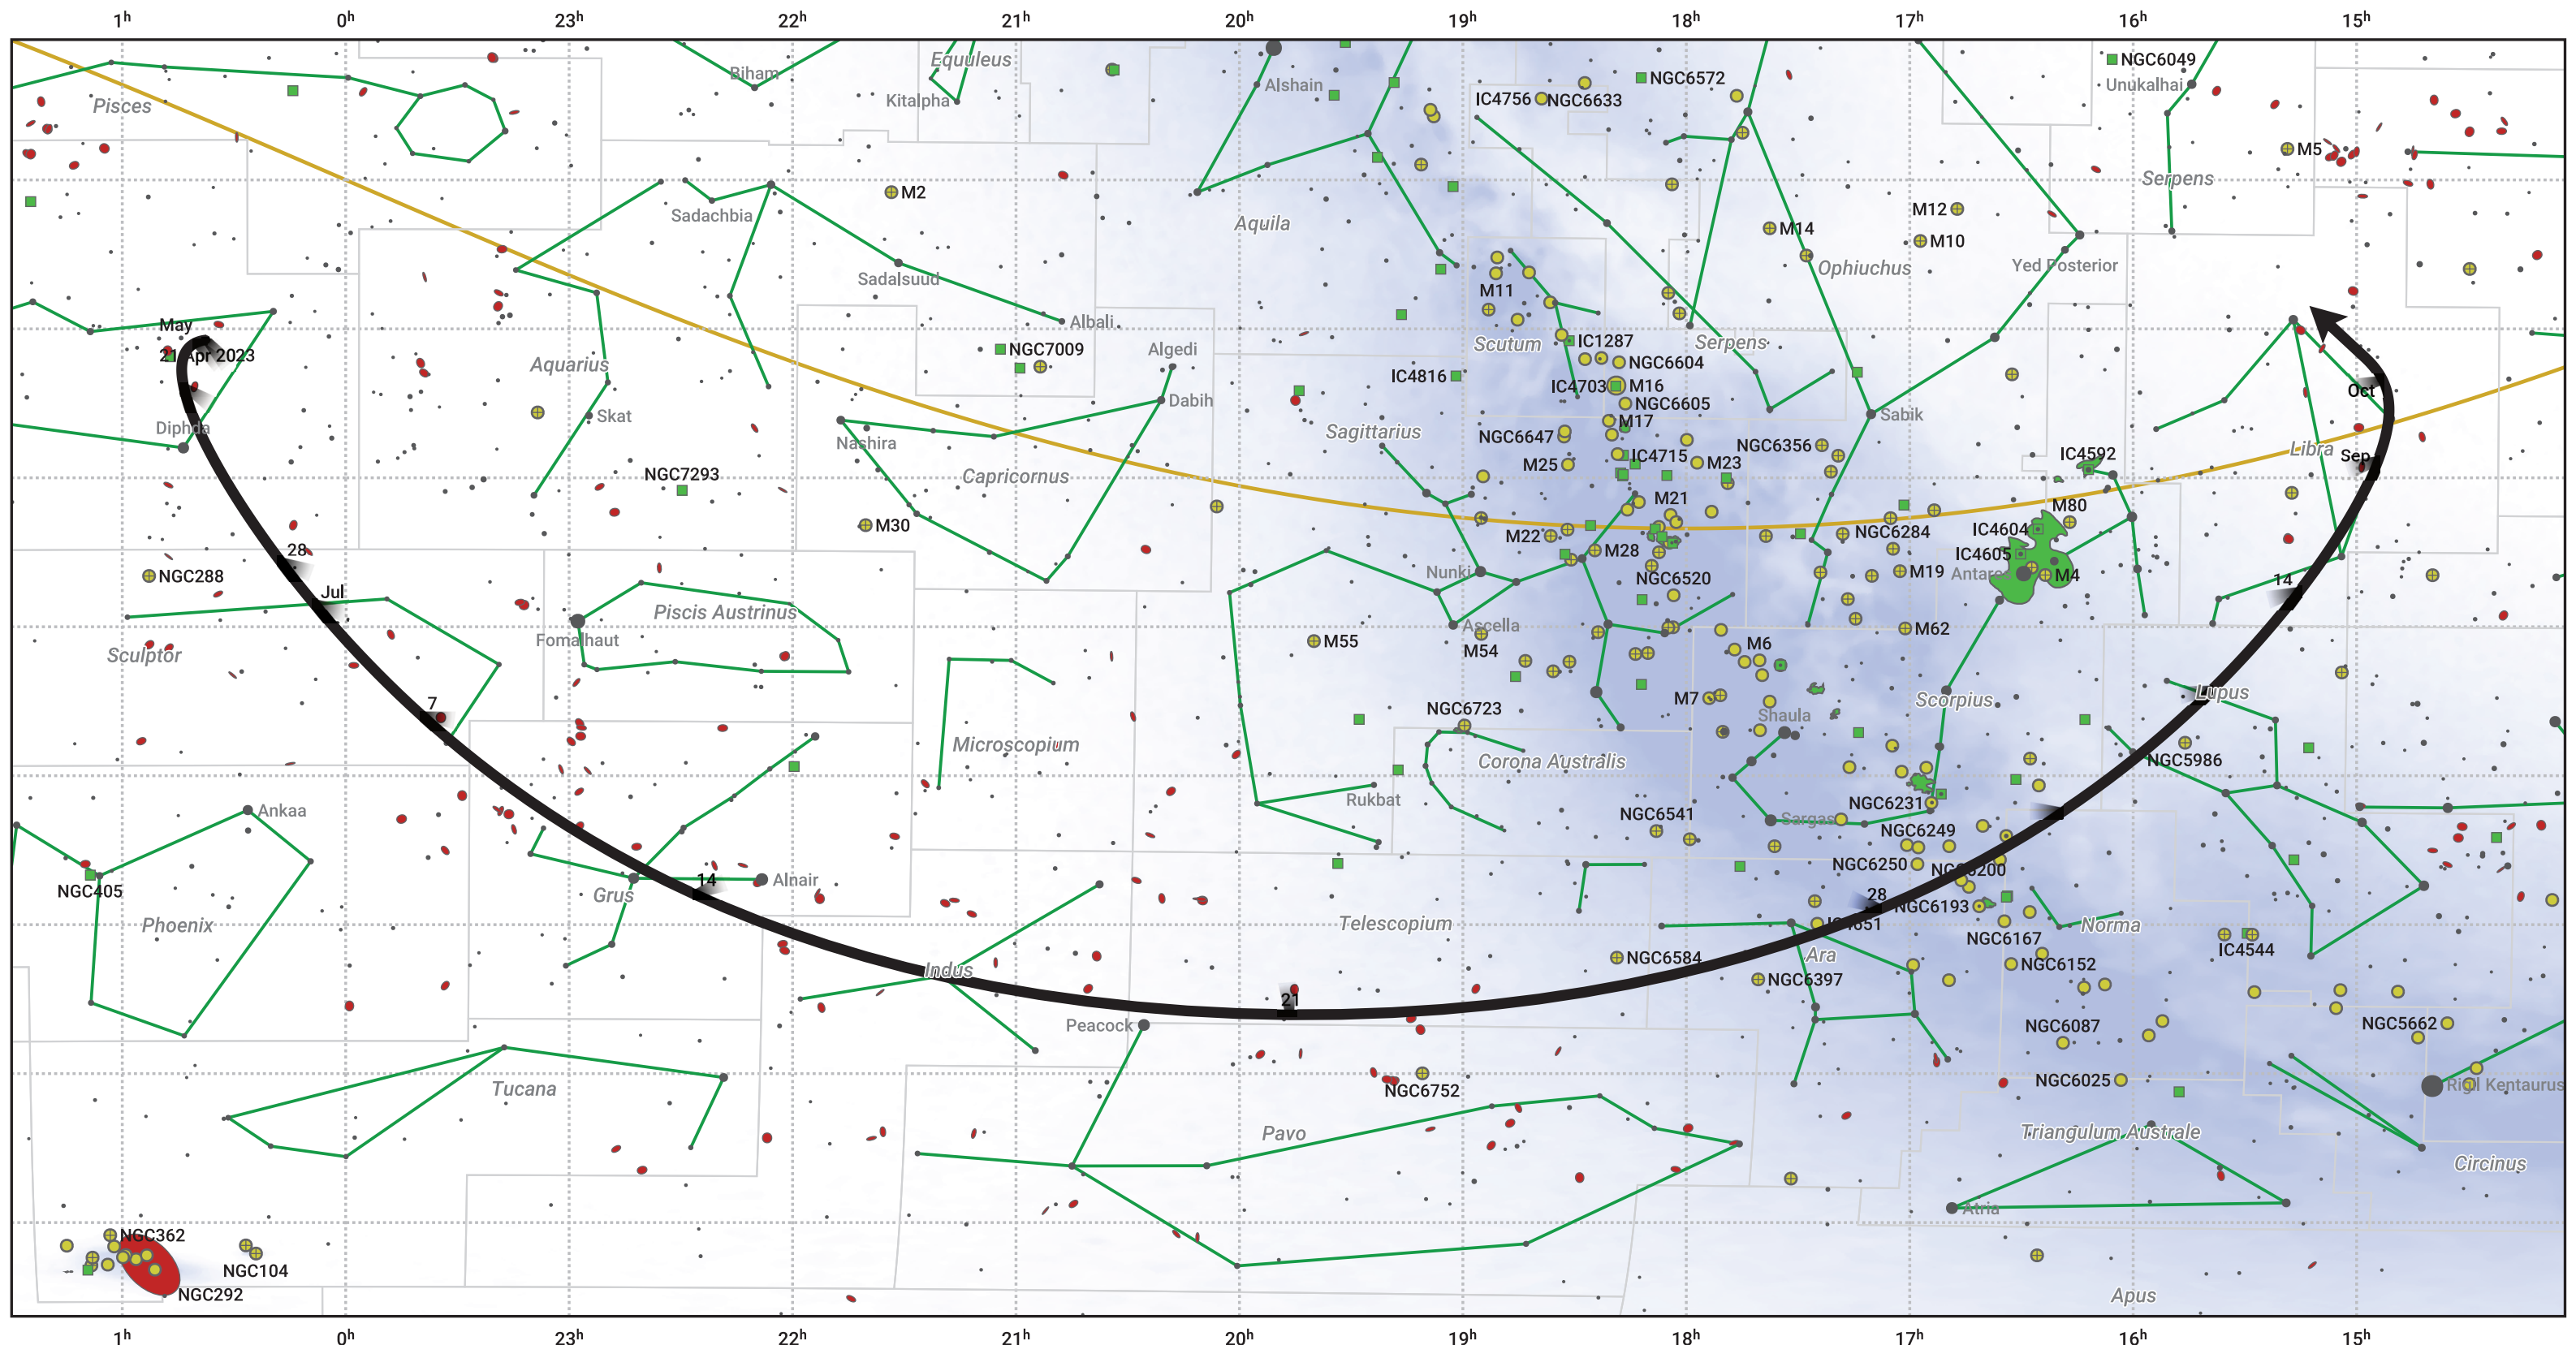

The path of C/2021 T4 (Lemmon) starting on 21 Apr 2023

© Dominic Ford 2011–2024. Date markers placed at midnight UTC. Downloaded from <https://in-the-sky.org>

Magnitude scale: 6.0 5.0 4.0 3.0 2.0 1.0 0.0 -1.0

— Ecliptic Plane

Galaxy Bright nebula Open cluster Globular cluster

Date	Mag
2023 May 1	13.3
2023 May 20	12.6
2023 Jun 10	11.6
2023 Jun 26	10.6
2023 Jul 1	10.2
2023 Jul 9	9.5
2023 Aug 17	10.6
2023 Sep 1	11.4
2023 Sep 5	11.6
2023 Sep 30	12.6