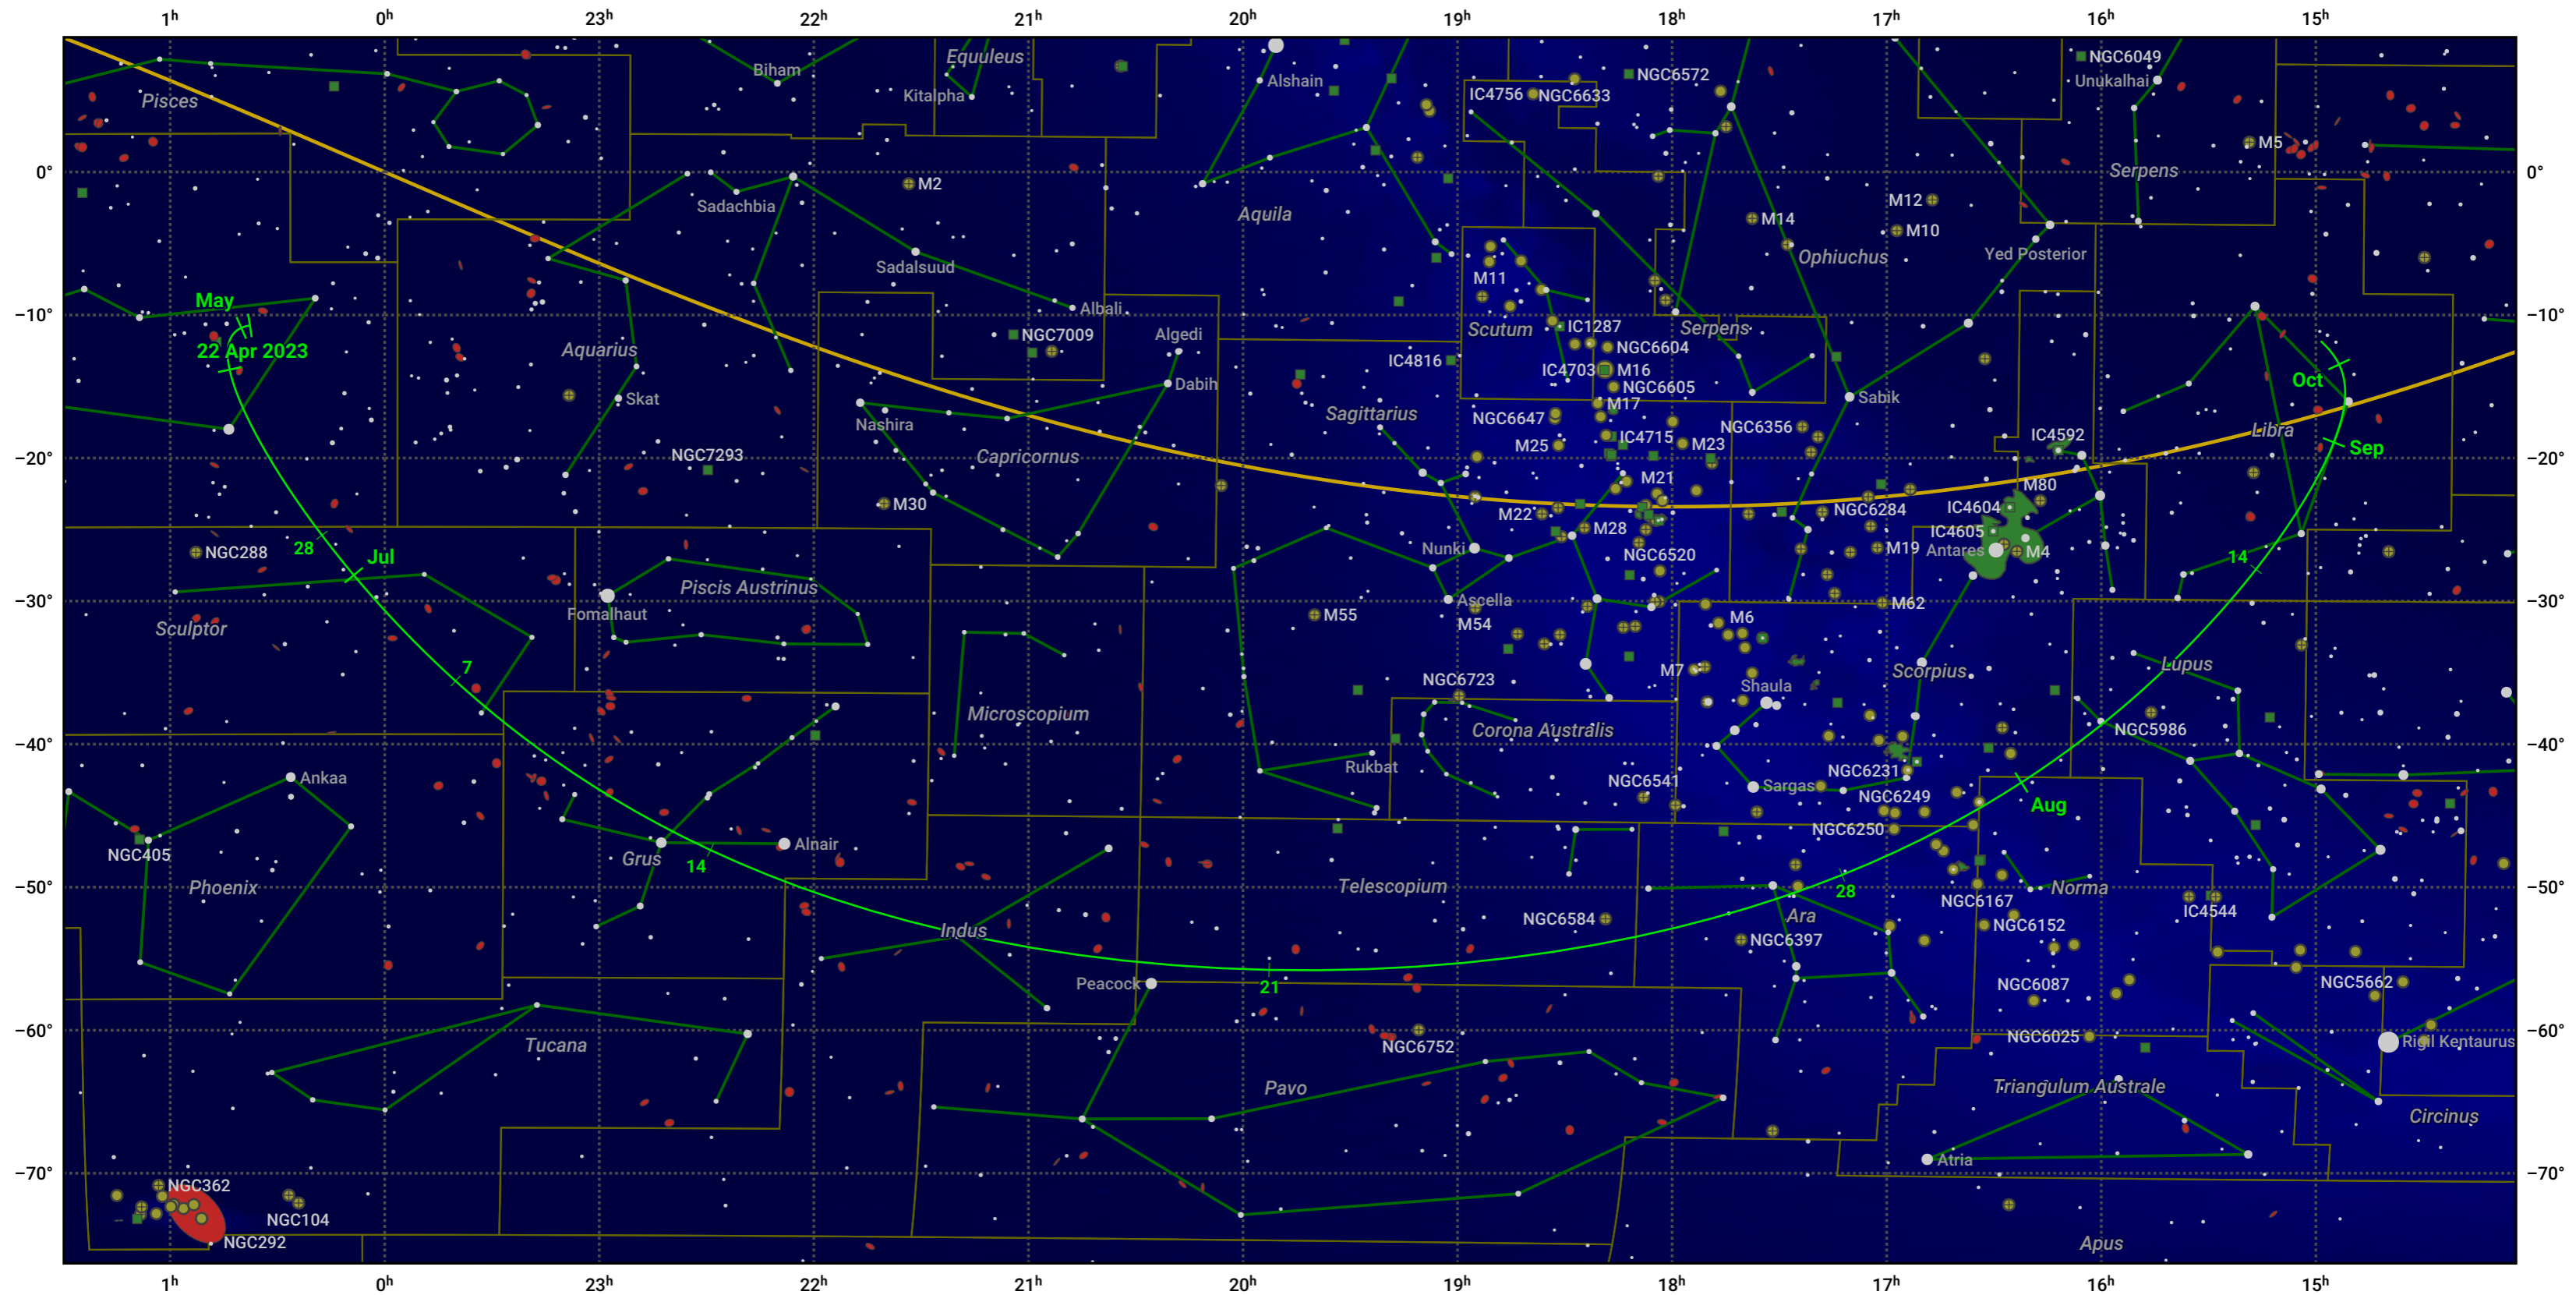

The path of C/2021 T4 (Lemmon) starting on 22 Apr 2023

© Dominic Ford 2011–2024. Date markers placed at midnight UTC. Downloaded from <https://in-the-sky.org>

Magnitude scale: ● -6.0 ● -5.0 ● -4.0 ● -3.0 ● -2.0 ● -1.0 ● 0.0 ● -1.0

— Ecliptic Plane

● Galaxy ■ Bright nebula ● Open cluster ⊕ Globular cluster

Date	Mag
2023 May 1	13.3
2023 May 22	12.6
2023 Jun 12	11.5
2023 Jun 28	10.4
2023 Jul 1	10.2
2023 Jul 11	9.4
2023 Aug 15	10.4
2023 Sep 1	11.4
2023 Sep 2	11.5
2023 Sep 26	12.5