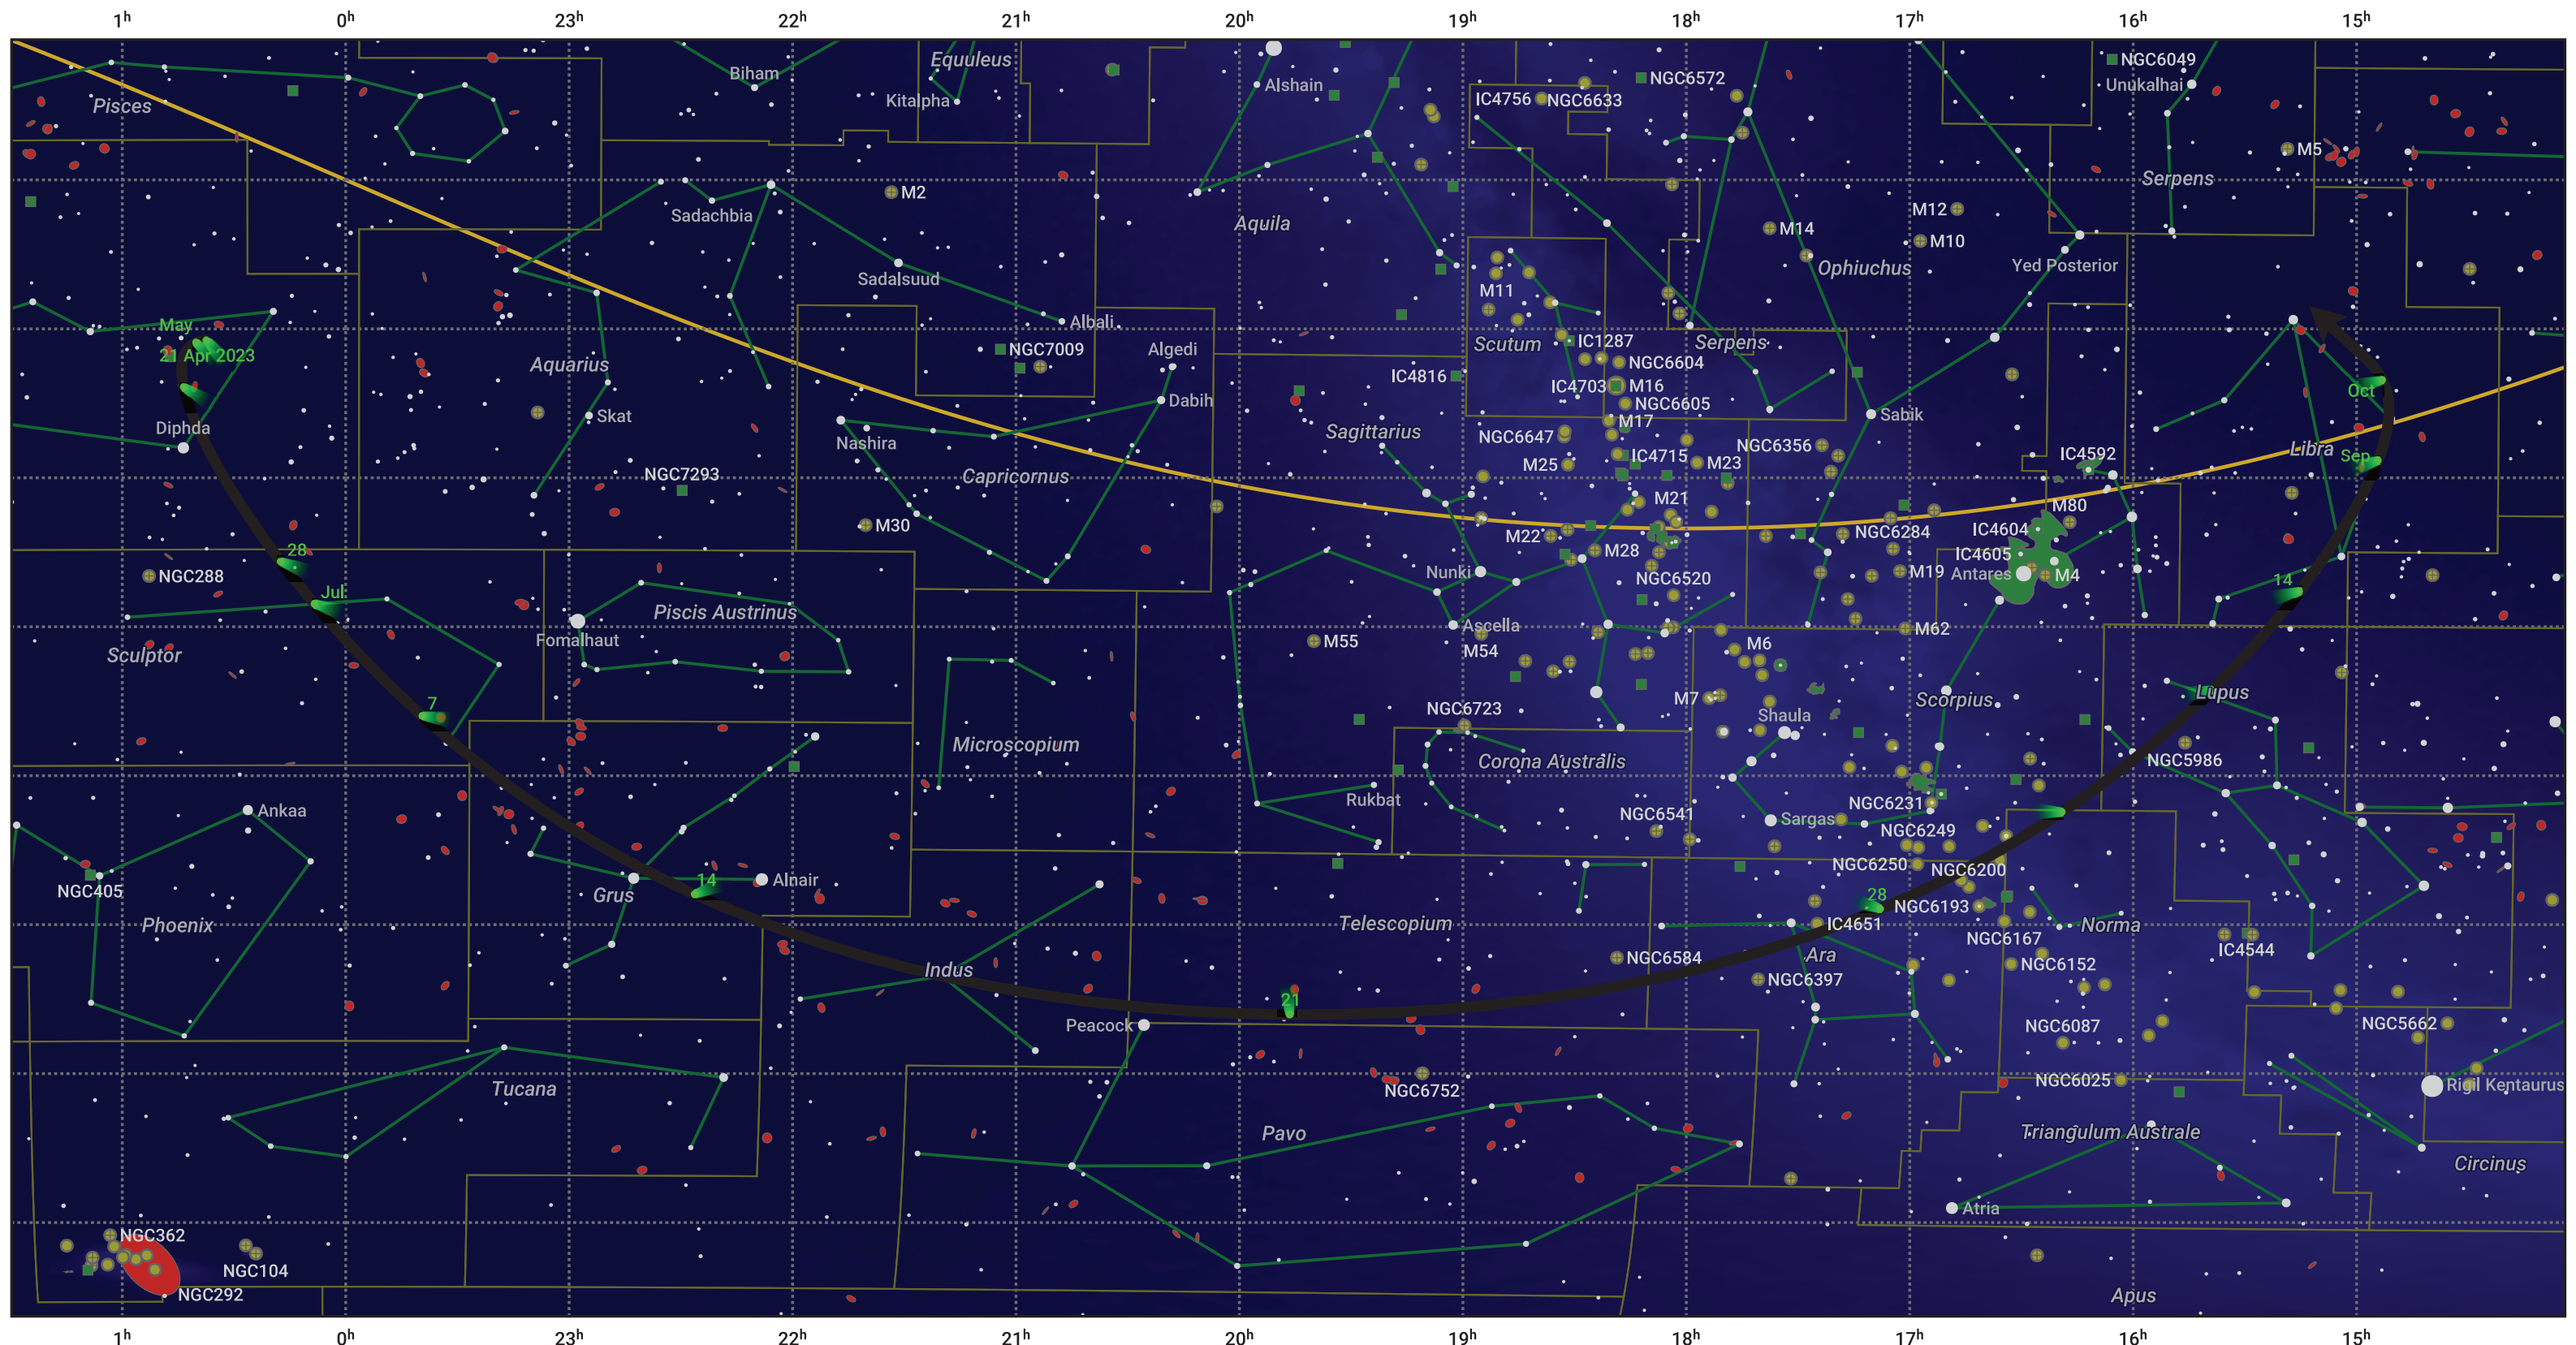

The path of C/2021 T4 (Lemmon) starting on 21 Apr 2023

© Dominic Ford 2011–2024. Date markers placed at midnight UTC. Downloaded from <https://in-the-sky.org>

Magnitude scale: ● -6.0 ● -5.0 ● -4.0 ● -3.0 ● -2.0 ● -1.0 ● 0.0 ● -1.0

— Ecliptic Plane

● Galaxy ■ Bright nebula ● Open cluster ● Globular cluster

Date	Mag
2023 May 1	13.3
2023 May 20	12.6
2023 Jun 10	11.6
2023 Jun 26	10.6
2023 Jul 1	10.2
2023 Jul 9	9.5
2023 Aug 17	10.6
2023 Sep 1	11.4
2023 Sep 5	11.6
2023 Sep 30	12.6